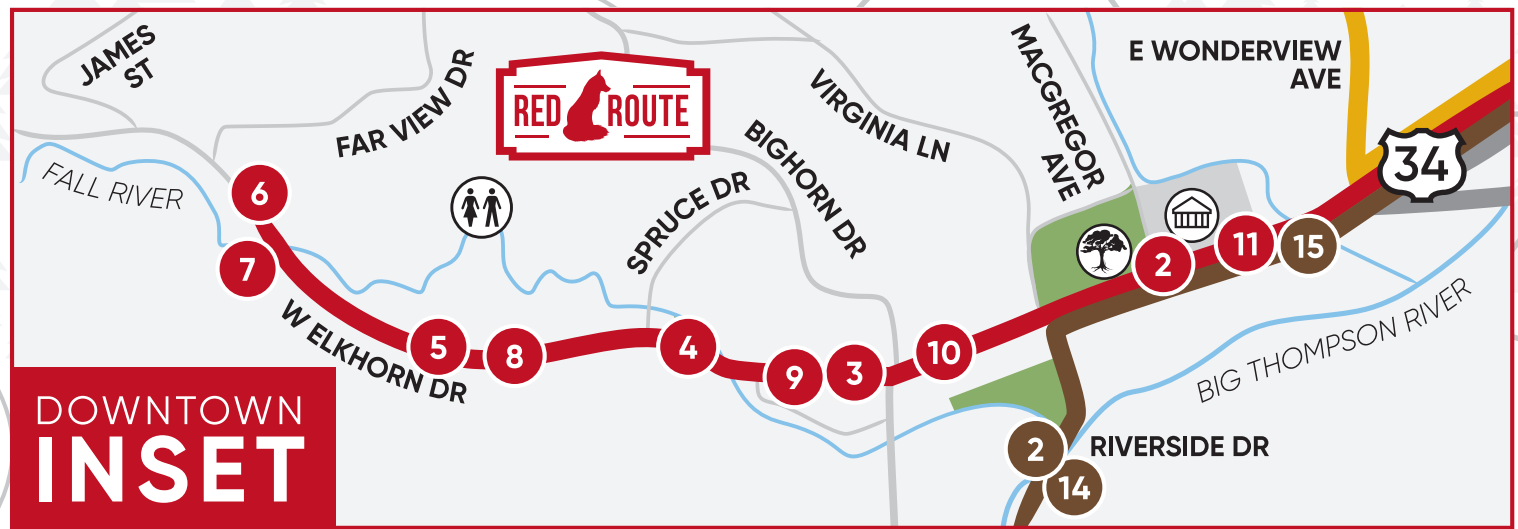

**RED ROUTE STOP SCHEDULE** 7:30 AM – 9:30 PM  
MAY 26 – OCTOBER 22: DAILY

#	LOCATION	DEPARTURE TIMES
1	ESTES PARK VISITOR CENTER	:00 :30
2	TOWN HALL/BOND PARK	:02 :37
3	THE ORE CART ROCK SHOP	:07 :37
4	TREGENT PARK	:09 :39
5	WEST PARK CENTER	:11 :41
6	FAR VIEW DRIVE	:14 :44
7	ELKHORN LODGE	:16 :46
8	MRS. WALSH'S GARDEN	:17 :47
9	THE GRUBSTEAK RESTAURANT	:18 :48
10	MOOSELY T'S	:19 :49
11	THIRTY BELOW LEATHER	:20 :50

**BROWN ROUTE STOP SCHEDULE** 9 AM – 9 PM  
JUL 1 – SEP 4: DAILY ★ SEP 9 – OCT 1: SAT & SUN

#	LOCATION	DEPARTURE TIMES
1	ESTES PARK VISITOR CENTER	:00 :30
2	EAST RIVERSIDE & ROCKWELL STREET	:04 :34
3	ESTES PARK BREWERY/FUN CITY	:05 :35
4	WORLDMARK	:07 :37
5	MANOR RV	:08 :38
6	NATIONAL PARK VILLAGE	:10 :40
7	ALPINE TRAIL RIDGE INN	:12 :42
8	ELK MEADOW LODGE & RV RESORT	:14 :44
9	EAGLE CLIFF ROAD & HIGHWAY 66	:15 :45
10	SWIFTCURRENT LODGE	:17 :47
11	YMCA ADMINISTRATIVE BUILDING	:27 :57
12	GLACIER LODGE	:32 :52
13	ROCKMOUNT COTTAGES	:33 :53
14	EAST RIVERSIDE & ROCKWELL STREET	:40 :50
15	THIRTY BELOW LEATHER	:42 :52

**BLUE ROUTE STOP SCHEDULE** 9 AM – 9 PM  
JUL 1 – SEP 4: DAILY ★ SEP 9 – OCT 1: SAT & SUN

#	LOCATION	DEPARTURE TIMES
1	ESTES PARK VISITOR CENTER	:00 :30
2	ESTES MOUNTAIN LODGE	:02 :32
3	BEST WESTERN SILVER SADDLE	:03 :33
4	QUALITY INN	:04 :34
5	ANTONIO'S PIZZA	:05 :35
6	LAKE ESTES MARINA	:07 :37
7	ESTES PARK KOA	:09 :39
8	GOOD SAMARITAN VILLAGE	:10 :40
9	TALONS POINT & FALCON RIDGE APTS.	:13 :43
10	SALUD FAMILY MEDICAL CENTER	:14 :44
11	CROSSROADS MINISTRY AT WILDFIRE ROAD	:15 :45
12	ESTES PARK SENIOR CENTER	:16 :46
13	RAVEN AVENUE & LONE PINE DRIVE	:17 :47
14	LAKE FRONT STREET AT RANCH MEADOW	:19 :49
15	LOWER STANLEY VILLAGE	:20 :50