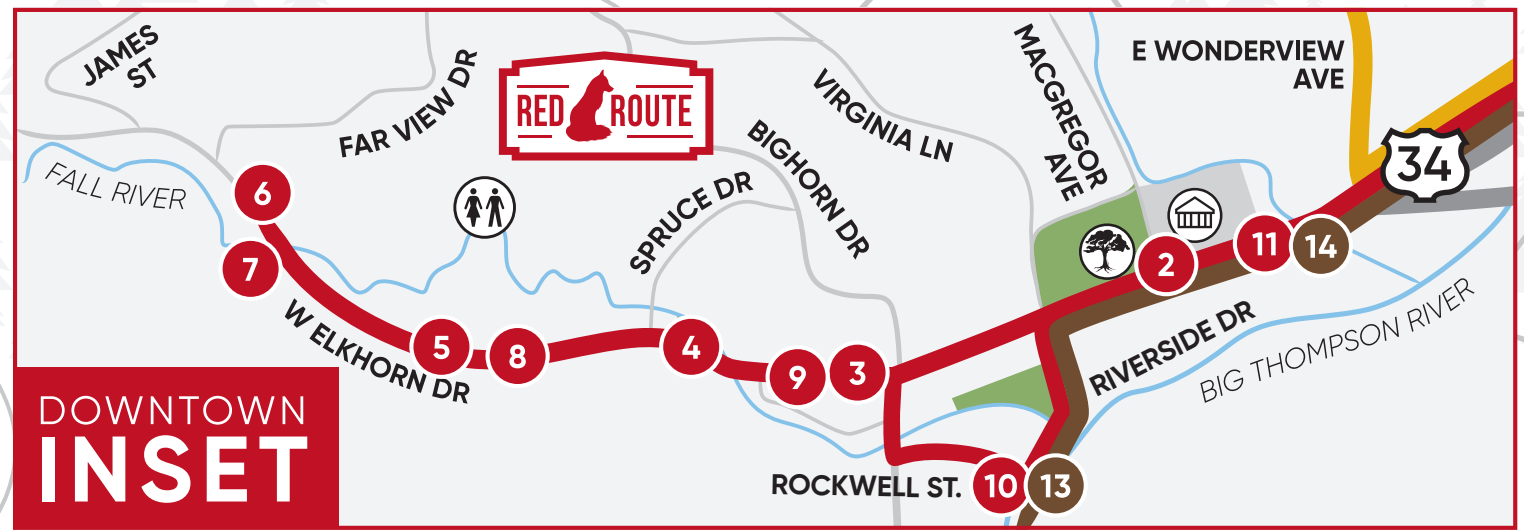

**RED ROUTE STOP SCHEDULE** 9 AM - 9 PM  
MAY 24 - OCTOBER 20: DAILY

#	LOCATION	DEPARTURE TIMES
1	ESTES PARK VISITOR CENTER	:00 :30
2	TOWN HALL/BOND PARK	:02 :32
3	THE ORE CART ROCK SHOP	:03 :33
4	TREGENT PARK	:04 :34
5	WEST PARK CENTER	:05 :35
6	FAR VIEW DRIVE	:07 :37
7	ELKHORN LODGE	:09 :39
8	MRS. WALSH'S GARDEN	:10 :40
9	THE GRUBSTEAK RESTAURANT	:13 :43
10	E. RIVERSIDE & ROCKWELL	:14 :44
11	THIRTY BELOW LEATHER	:15 :45

**BROWN ROUTE STOP SCHEDULE** 9 AM - 9 PM  
JUL 1 - SEPT 2: DAILY ★ SEPT 7 - SEPT 29: SAT & SUN

#	LOCATION	DEPARTURE TIMES
1	ESTES PARK VISITOR CENTER	:00 :30
2	ESTES PARK BREWERY/FUN CITY	:05 :35
3	WORLDMARK	:07 :37
4	MANOR RV	:08 :38
5	NATIONAL PARK VILLAGE	:10 :40
6	ALPINE TRAIL RIDGE INN	:12 :42
7	ELK MEADOW LODGE & RV RESORT	:14 :44
8	EAGLE CLIFF ROAD & HIGHWAY 66	:15 :45
9	SWIFTCURRENT LODGE	:17 :47
10	YMCA ADMINISTRATIVE BUILDING	:27 :57
11	GLACIER LODGE	:31 :41
12	ROCKMOUNT COTTAGES	:32 :42
13	EAST RIVERSIDE & ROCKWELL STREET	:39 :49
14	THIRTY BELOW LEATHER	:40 :50

**BLUE ROUTE STOP SCHEDULE** 9 AM - 9 PM  
JUL 1 - SEPT 2: DAILY ★ SEPT 7 - SEPT 29: SAT & SUN

#	LOCATION	DEPARTURE TIMES
1	ESTES PARK VISITOR CENTER	:00 :30
2	ESTES MOUNTAIN LODGE	:02 :32
3	BEST WESTERN SILVER SADDLE	:03 :33
4	QUALITY INN	:04 :34
5	ANTONIO'S PIZZA	:05 :35
6	LAKE ESTES MARINA	:07 :37
7	ESTES PARK KOA	:09 :39
8	GOOD SAMARITAN VILLAGE	:10 :40
9	TALONS POINT & FALCON RIDGE APTS.	:13 :43
10	SALUD FAMILY MEDICAL CENTER	:14 :44
11	CROSSROADS MINISTRY AT WILDFIRE ROAD	:15 :45
12	ESTES PARK SENIOR CENTER	:16 :46
13	RAVEN AVENUE & LONE PINE DRIVE	:17 :47
14	LAKE FRONT STREET AT RANCH MEADOW	:19 :49
15	LOWER STANLEY VILLAGE	:20 :50