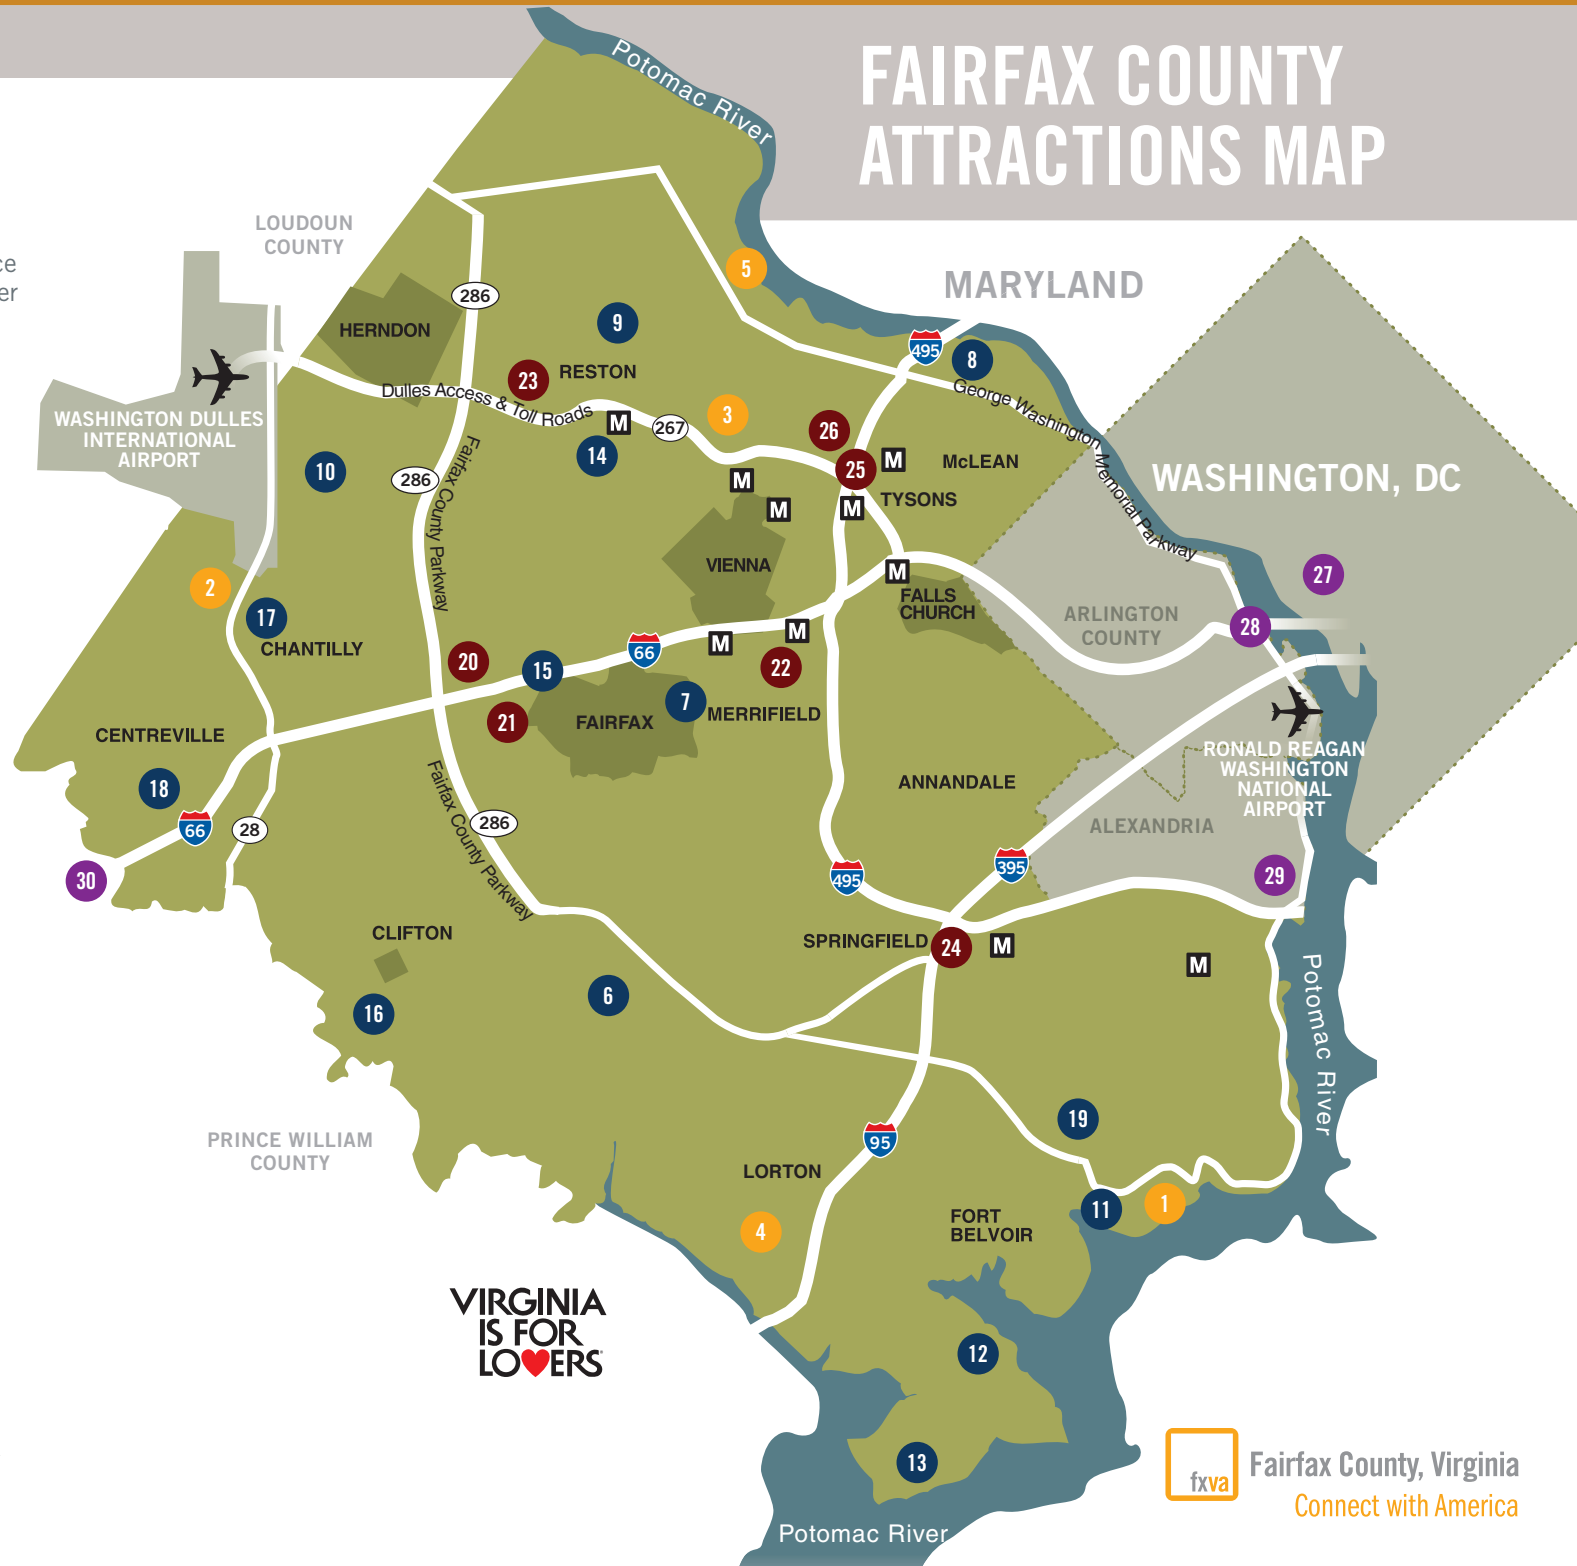

## FEATURED ATTRACTIONS

1. George Washington's Mount Vernon
2. Smithsonian's National Air and Space Museum Steven F. Udvar-Hazy Center
3. Wolf Trap National Park for the Performing Arts
4. The Workhouse Arts Center
5. Great Falls Park

## POINTS OF INTEREST

6. Burke Lake Park
7. Civil War Interpretive Center at Historic Blenheim
8. Claude Moore Colonial Farm
9. Colvin Run Mill
10. Frying Pan Farm Park
11. George Washington's Distillery and Gristmill
12. Gunston Hall
13. Mason Neck State Park & Wildlife Refuge
14. Meadowlark Botanical Gardens
15. National Firearms Museum
16. Paradise Springs Winery
17. Sully Historic Site
18. The Winery at Bull Run
19. Woodlawn Estate/Frank Lloyd Wright Pope-Leighey House

## SHOPPING

20. Fair Oaks Mall
21. Fairfax Corner
22. Mosaic District
23. Reston Town Center
24. Springfield Town Center
25. Tysons Corner Center
26. Tysons Galleria

## NEARBY

27. Washington, DC
28. Arlington National Cemetery
29. Old Town Alexandria
30. Manassas National Battlefield Park

VIRGINIA  
IS FOR  
LOVERS

Fairfax County, Virginia  
Connect with America