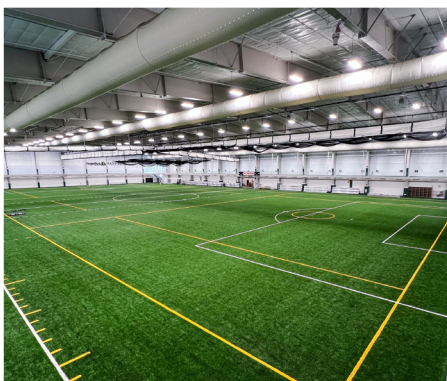

## FACILITY FACTS:

The Fargo Parks Sports Center is a destination facility with indoor space for soccer, basketball, volleyball, pickleball, hockey, and more.

- Multi-purpose, indoor venue
- Full-sized indoor NCAA soccer field
- 2 sheets of ice
- 6 pickleball courts
- 8 hardwood courts
- Seating for 200-800 on courts
- 3 large and 6 small multi-purpose rooms
- Indoor playground
- 12 locker rooms (8 team, 2 referee and 2 multi-purpose)
- 4 Changing rooms