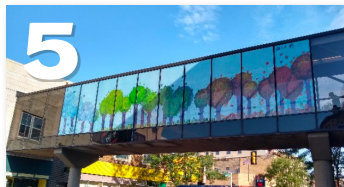

2nd Street near the river at  
1st Avenue North

**Four Seasons Skyway Mural**

Over Broadway right before 2nd Ave N

**Utility Boxes**

Broadway corridor between 6th Avenue N.  
and Northern Pacific Avenue

**Henrik Wregeland Statue**