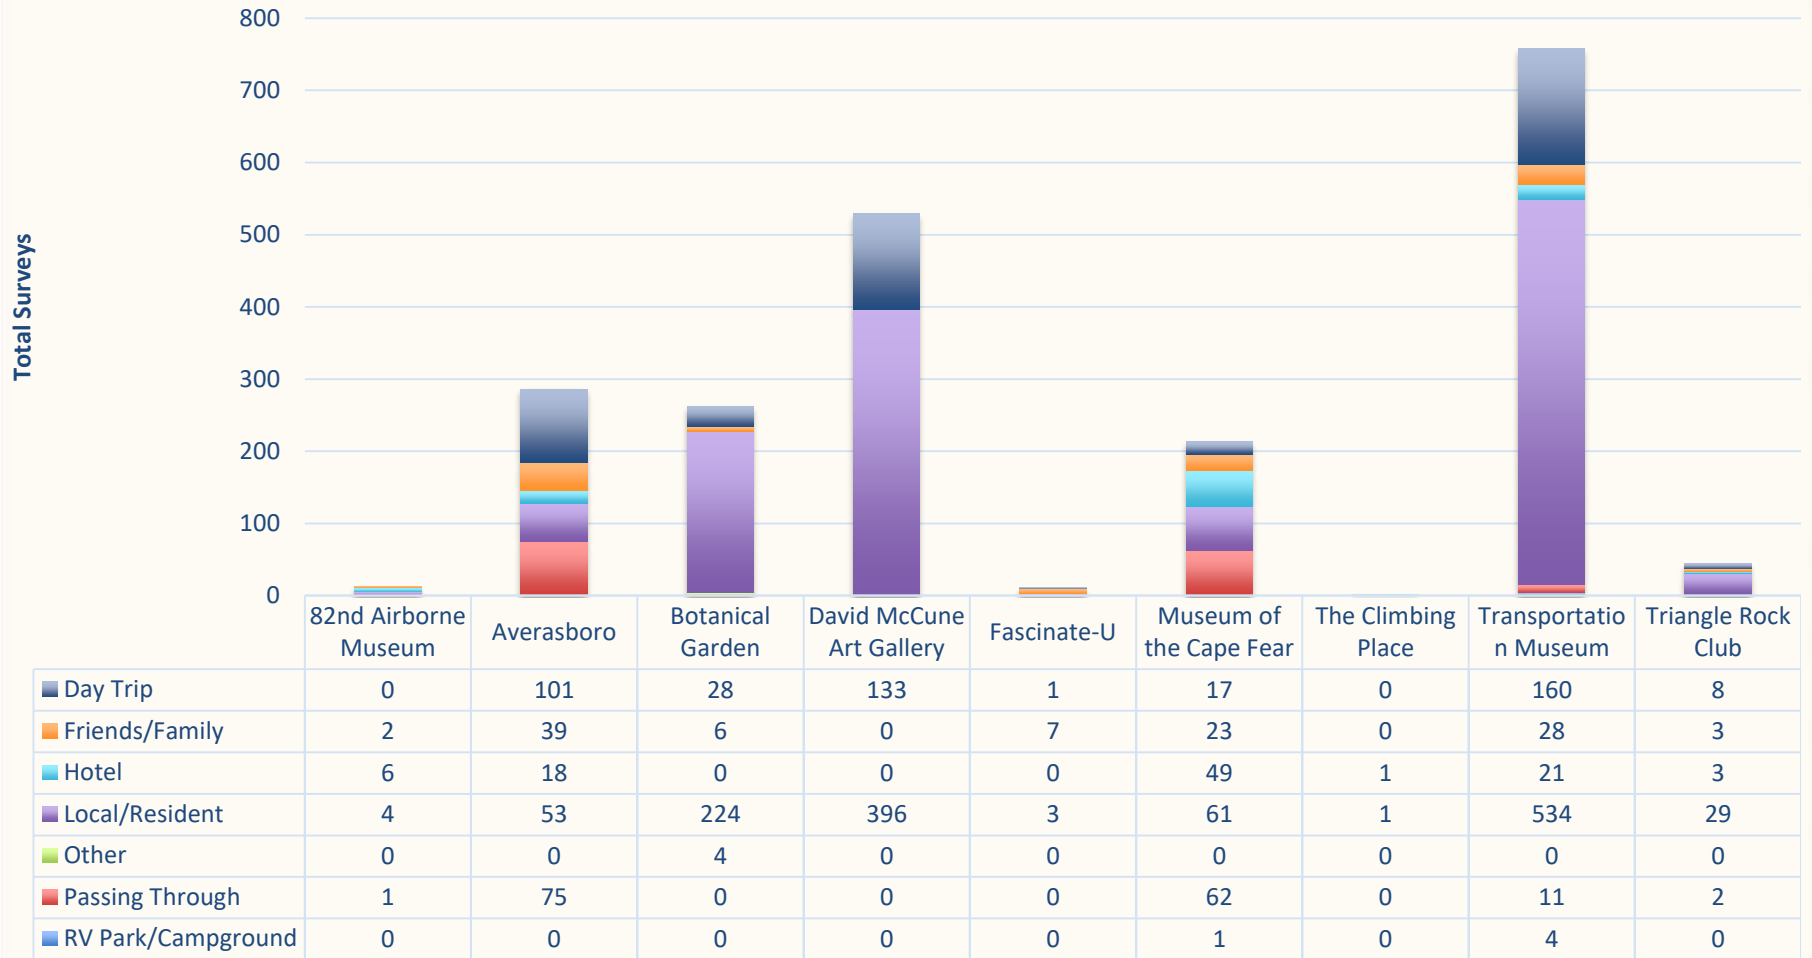

Cumberland County Attraction Data

Where are Visitors Staying?

Cumberland County Attraction Data

What are the areas of interest?

Cumberland County Attraction Data

Total Number of Filled Out Surveys (by Attraction)

Cumberland County Attraction Data

Where are you staying (by Attraction)?

Cumberland County Attraction Data

Age Range (by Attraction)

Cumberland County Attraction Data

Why are you Visiting (by Attraction)?

Cumberland County Attraction Data

Breakdown of Visitor's Who Selected "This attraction/venue" as Why are you visiting?

	This Attraction/Venue							
Passing Through	0	31	0	0	8	0	3	0
Local/Resident	3	37	222	2	45	1	396	11
Hotel	1	1	0	0	5	0	1	0
Friends/Family	0	5	0	0	0	0	1	0
Day Trip	0	66	8	1	7	0	64	2