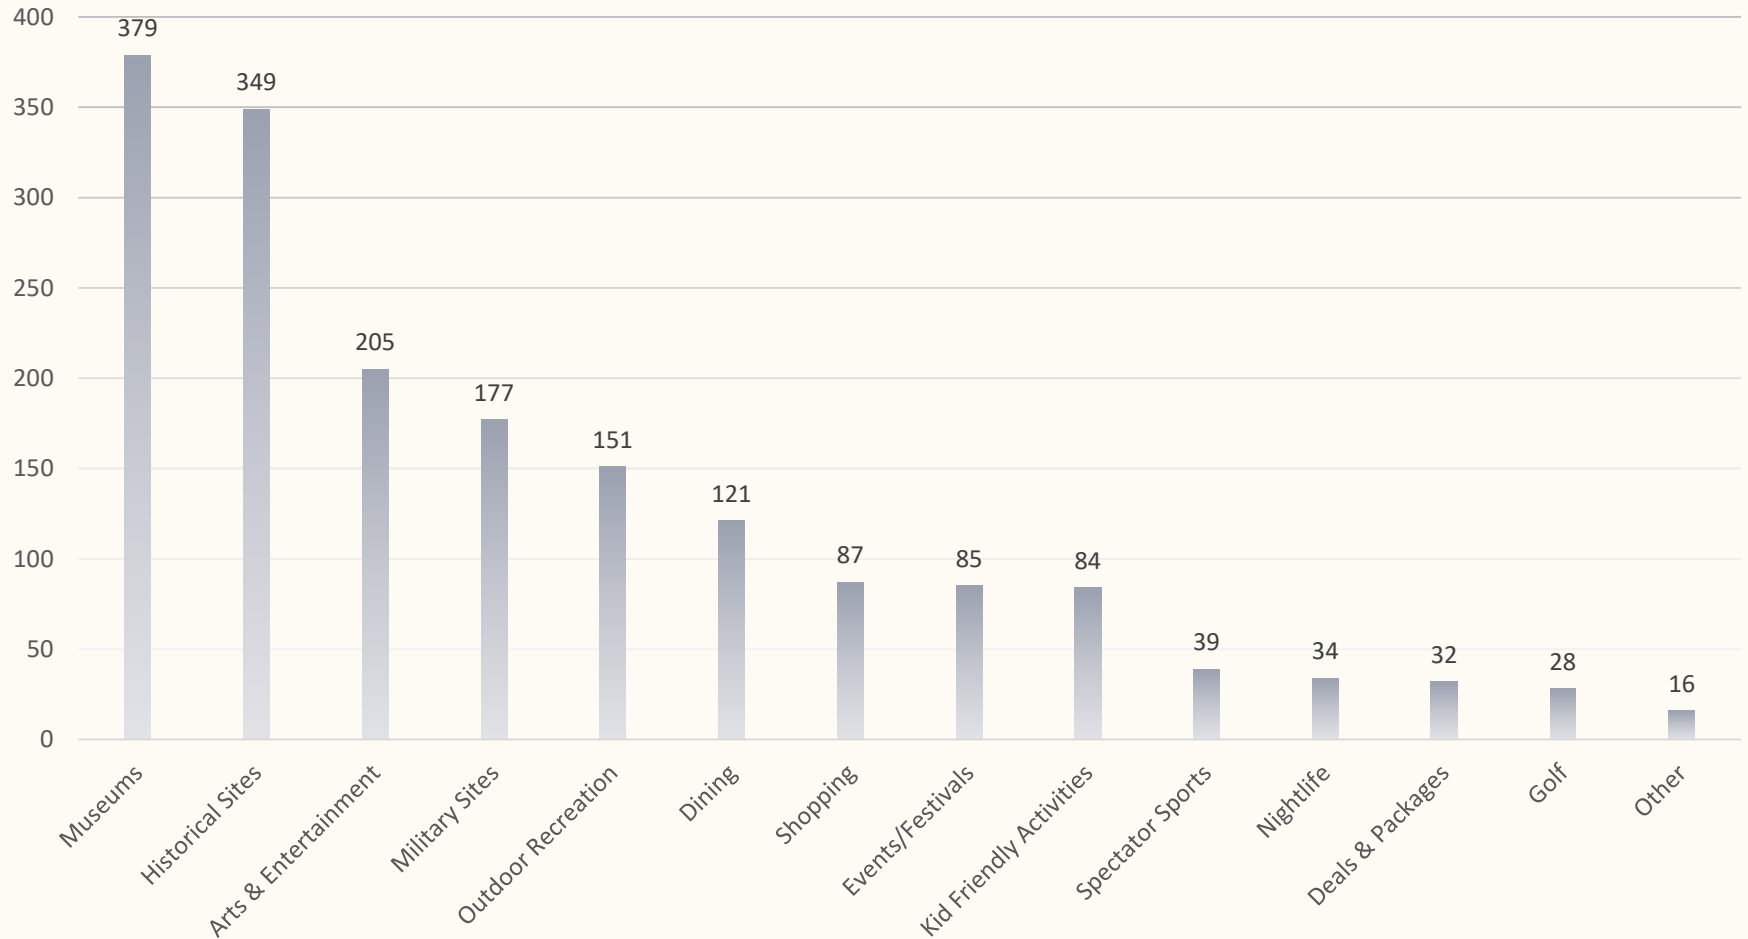

STATE/COUNTRY	PERCENTAGE
GERMANY	0.08%
ID	0.08%
BRAZIL	0.08%
CANADA	0.08%
ND	0.04%
FRANCE	0.04%
OK	0.04%
NETHERLANDS	0.04%
MT	0.04%
NV	0.04%
VIRGIN ISLANDS	0.04%
KS	0.04%
IA	0.04%
LA	0.04%
BOLIVIA	0.04%
NH	0.04%
NE	0.04%
ME	0.04%

Cumberland County Attraction Data

Average Attraction Rating

1 st Quarter	4.67
2 nd Quarter	4.71
3 rd Quarter	4.71
4 th Quarter	
Year	4.71

Cumberland County Attraction Data

What is the age of the visitors (All Attractions)?

Cumberland County Attraction Data

Where are Visitors Staying?

Cumberland County Attraction Data

What are the areas of interest?

Cumberland County Attraction Data

Total Number of Filled Out Surveys (by Attraction)