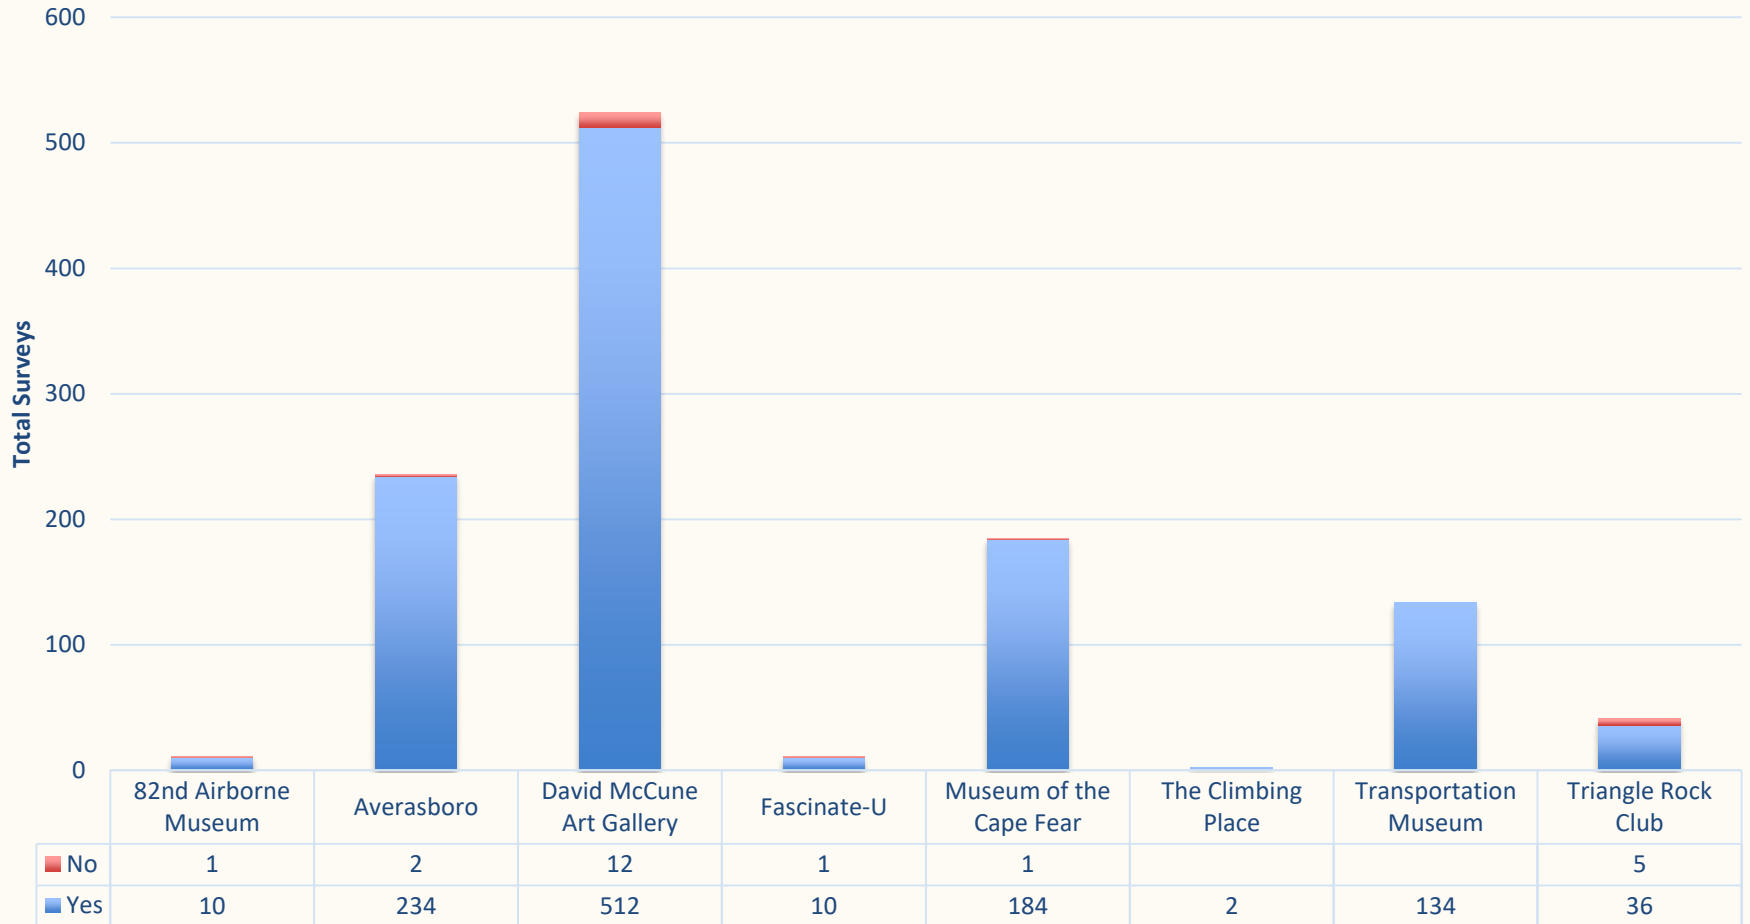

Cumberland County Attraction Data

Where are you staying (by Attraction)?

Cumberland County Attraction Data

Age Range (by Attraction)

Cumberland County Attraction Data

Why are you Visiting (by Attraction)?

Cumberland County Attraction Data

Breakdown of Visitor's Who Selected "This attraction/venue" as Why are you visiting?

	This Attraction/Venue							
Passing Through	0	31	0	0	8	0	3	0
Local/Resident	3	37	222	2	45	1	396	11
Hotel	1	1	0	0	5	0	1	0
Friends/Family	0	5	0	0	0	0	1	0
Day Trip	0	66	8	1	7	0	64	2

Cumberland County Attraction Data

Where did you hear about the Attraction?

Cumberland County Attraction Data

Was the Venue Easy to Find (by Attraction)?

Cumberland County Attraction Data

Ratings (by Attraction)