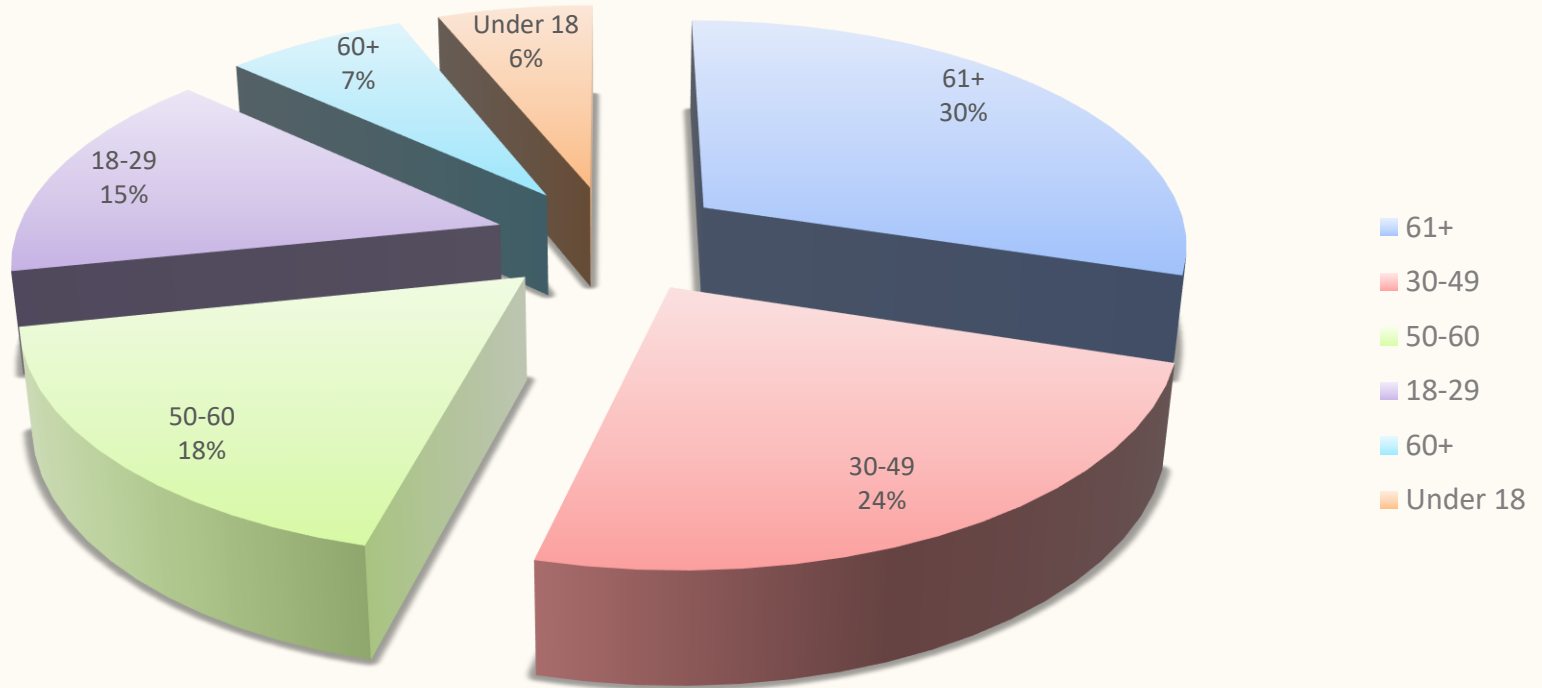

STATE/COUNTRY	PERCENTAGE
GERMANY	0.08%
ID	0.08%
BRAZIL	0.08%
CANADA	0.08%
ND	0.04%
FRANCE	0.04%
OK	0.04%
NETHERLANDS	0.04%
MT	0.04%
NV	0.04%
VIRGIN ISLANDS	0.04%
KS	0.04%
IA	0.04%
LA	0.04%
BOLIVIA	0.04%
NH	0.04%
NE	0.04%
ME	0.04%

Cumberland County Attraction Data

Average Attraction Rating

1 st Quarter	4.67
2 nd Quarter	4.71
3 rd Quarter	4.71
4 th Quarter	
Year	4.71

Cumberland County Attraction Data

What is the age of the visitors (All Attractions)?