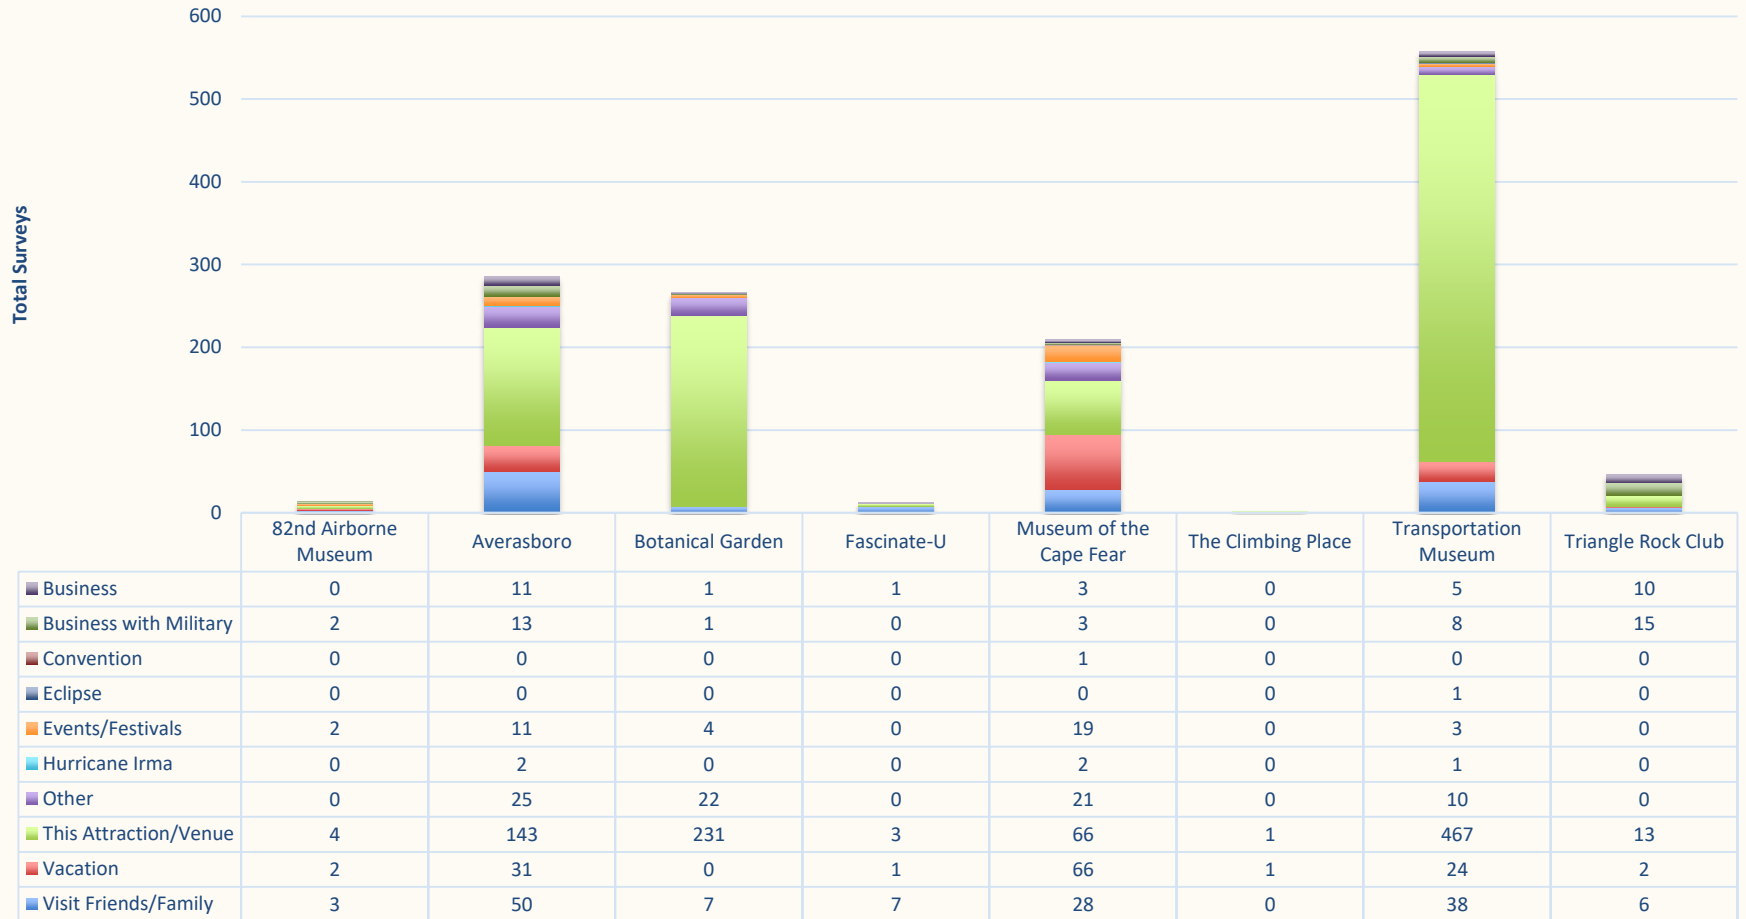

Cumberland County Attraction Data

Where are Visitors Staying?

Cumberland County Attraction Data

What are the areas of interest?

Cumberland County Attraction Data

Total Number of Filled Out Surveys (by Attraction)

Cumberland County Attraction Data

Where are you staying (by Attraction)?

Cumberland County Attraction Data

Age Range (by Attraction)

Cumberland County Attraction Data

Why are you Visiting (by Attraction)?

Cumberland County Attraction Data

Breakdown of Visitor's Who Selected "This attraction/venue" as Why are you visiting?

	This Attraction/Venue							
Passing Through	0	31	0	0	8	0	3	0
Local/Resident	3	37	222	2	45	1	396	11
Hotel	1	1	0	0	5	0	1	0
Friends/Family	0	5	0	0	0	0	1	0
Day Trip	0	66	8	1	7	0	64	2

Cumberland County Attraction Data

Where did you hear about the Attraction?

Cumberland County Attraction Data

Was the Venue Easy to Find (by Attraction)?

Cumberland County Attraction Data

Ratings (by Attraction)