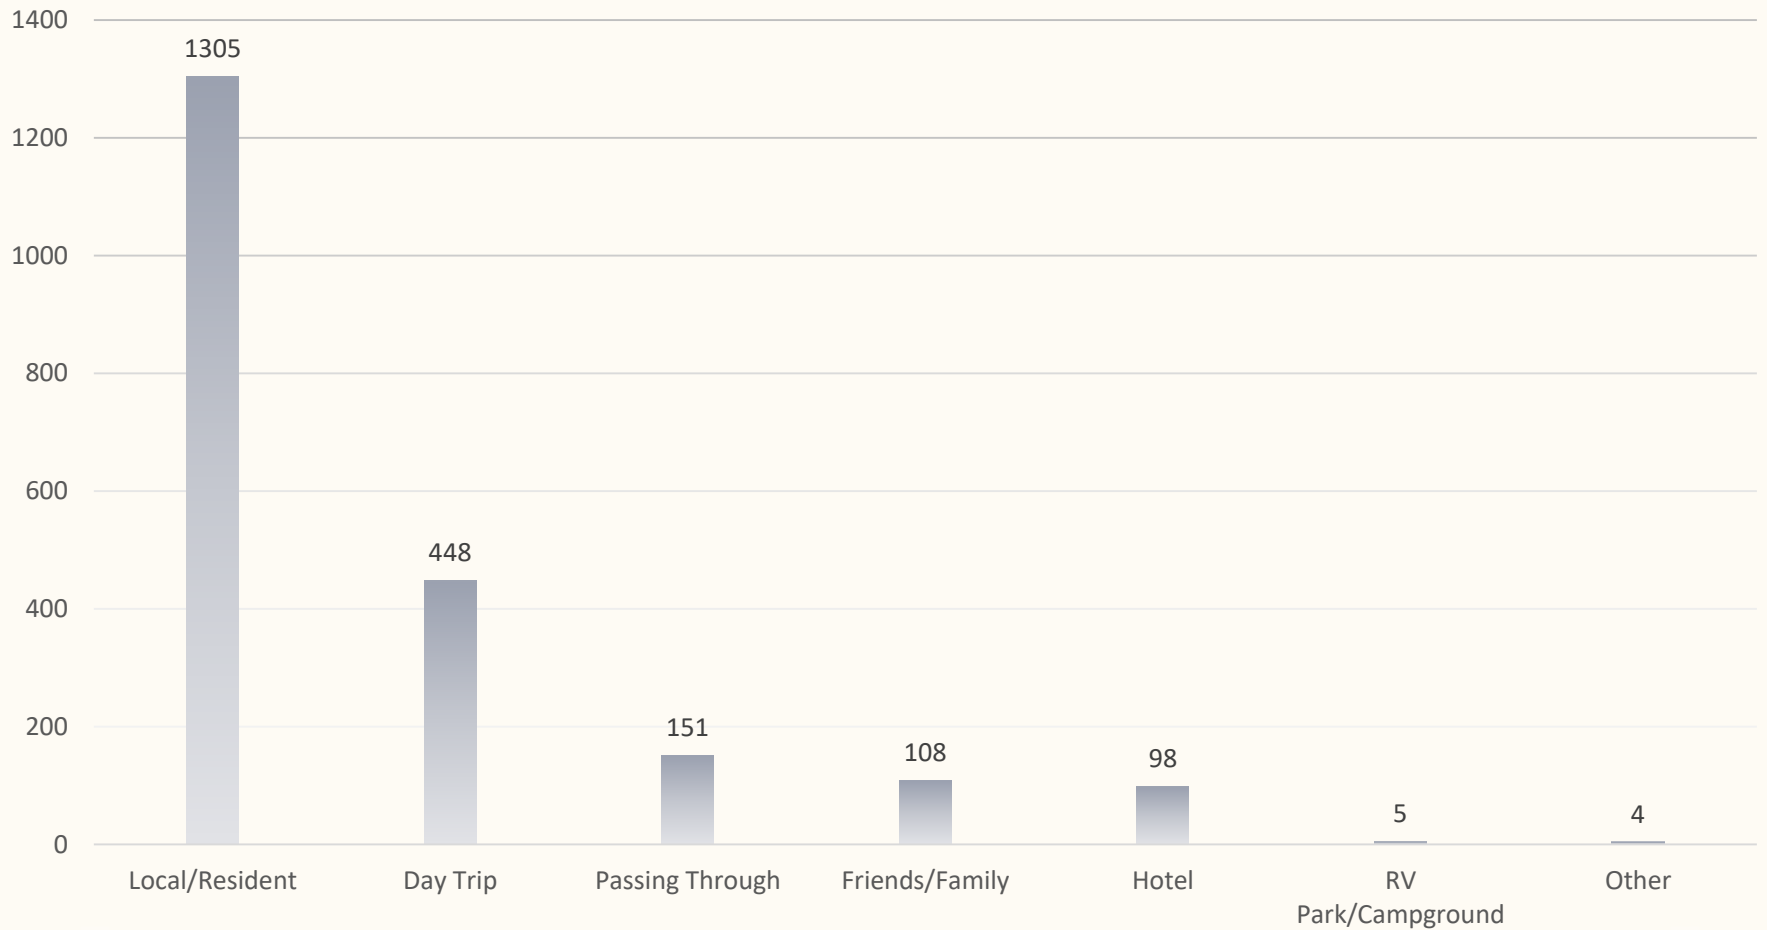

Cumberland County Attraction Data

Average Attraction Rating

1 st Quarter	4.67
2 nd Quarter	4.71
3 rd Quarter	4.71
4 th Quarter	
Year	4.71

Cumberland County Attraction Data

What is the age of the visitors (All Attractions)?

Cumberland County Attraction Data

Where are Visitors Staying?

Cumberland County Attraction Data

What are the areas of interest?

Cumberland County Attraction Data

Total Number of Filled Out Surveys (by Attraction)

Cumberland County Attraction Data

Where are you staying (by Attraction)?

Cumberland County Attraction Data

Age Range (by Attraction)

Cumberland County Attraction Data

Why are you Visiting (by Attraction)?

Cumberland County Attraction Data

Breakdown of Visitor's Who Selected "This attraction/venue" as Why are you visiting?

	This Attraction/Venue							
Passing Through	0	31	0	0	8	0	3	0
Local/Resident	3	37	222	2	45	1	396	11
Hotel	1	1	0	0	5	0	1	0
Friends/Family	0	5	0	0	0	0	1	0
Day Trip	0	66	8	1	7	0	64	2