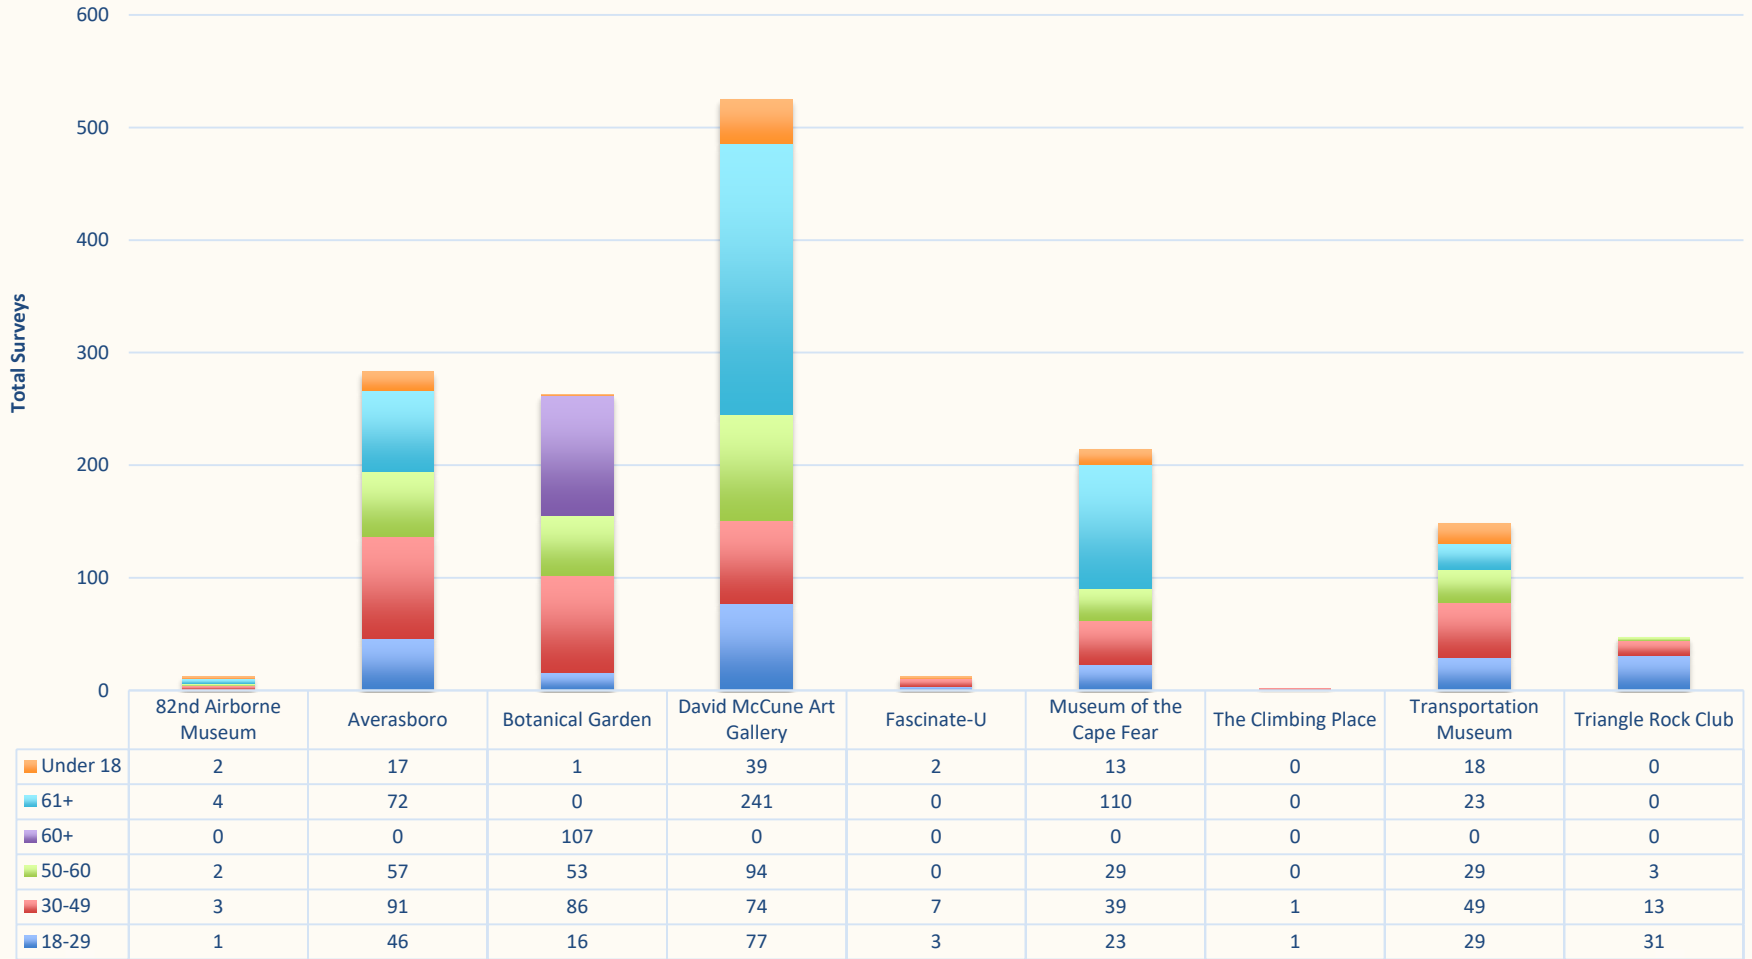

Cumberland County Attraction Data

Where are Visitors Staying?

Cumberland County Attraction Data

What are the areas of interest?

Cumberland County Attraction Data

Total Number of Filled Out Surveys (by Attraction)

Cumberland County Attraction Data

Where are you staying (by Attraction)?

Cumberland County Attraction Data

Age Range (by Attraction)

Cumberland County Attraction Data

Why are you Visiting (by Attraction)?

Cumberland County Attraction Data

Breakdown of Visitor's Who Selected "This attraction/venue" as Why are you visiting?

	This Attraction/Venue							
Passing Through	0	31	0	0	8	0	3	0
Local/Resident	3	37	222	2	45	1	396	11
Hotel	1	1	0	0	5	0	1	0
Friends/Family	0	5	0	0	0	0	1	0
Day Trip	0	66	8	1	7	0	64	2