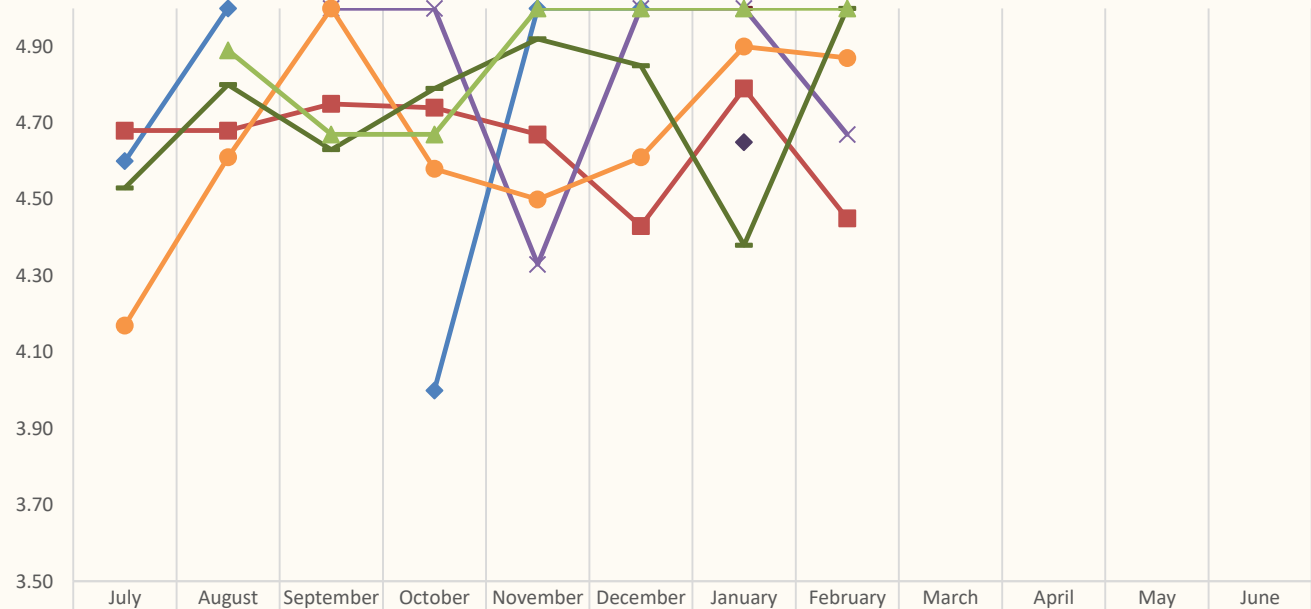

Breakdown of Visitor's Who Selected "This attraction/venue" as Why are you visiting?

	This Attraction/Venue							
Passing Through	0	31	0	0	8	0	3	0
Local/Resident	3	37	222	2	45	1	396	11
Hotel	1	1	0	0	5	0	1	0
Friends/Family	0	5	0	0	0	0	1	0
Day Trip	0	66	8	1	7	0	64	2

Cumberland County Attraction Data

Where did you hear about the Attraction?

Cumberland County Attraction Data

Was the Venue Easy to Find (by Attraction)?

Cumberland County Attraction Data

Ratings (by Attraction)

	July	August	September	October	November	December	January	February	March	April	May	June
82nd Airborne Division War Memorial Museum	4.60	5.00		4.00	5.00	5.00						
Averasboro	4.68	4.68	4.75	4.74	4.67	4.43	4.79	4.45				
Botanical Garden							4.65					
Fascinate-U	2.00		5.00	5.00	4.33	5.00	5.00	4.67				
JFK Special Warfare Museum												
Museum of the Cape Fear	4.17	4.61	5.00	4.58	4.50	4.61	4.90	4.87				
The Climbing Place							5.00					
Transportation Museum	4.53	4.80	4.63	4.79	4.92	4.85	4.38	5.00				
Triangle Rock Club		4.89	4.67	4.67	5.00	5.00	5.00	5.00				