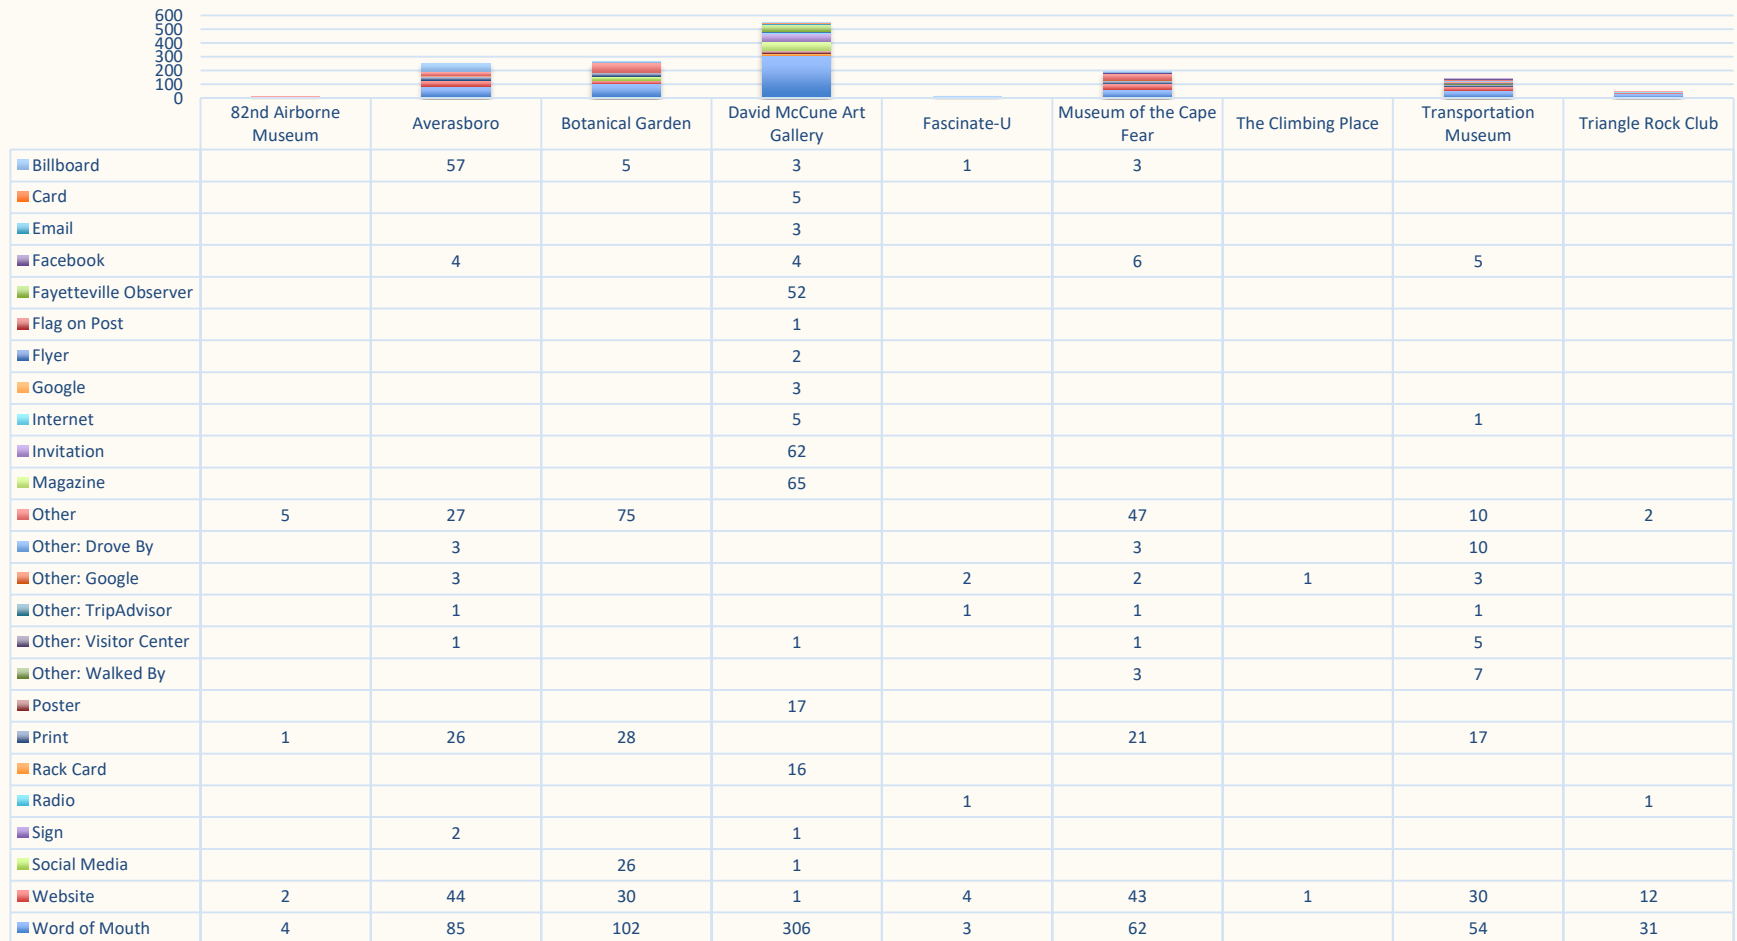

Cumberland County Attraction Data

Where did you hear about the Attraction?