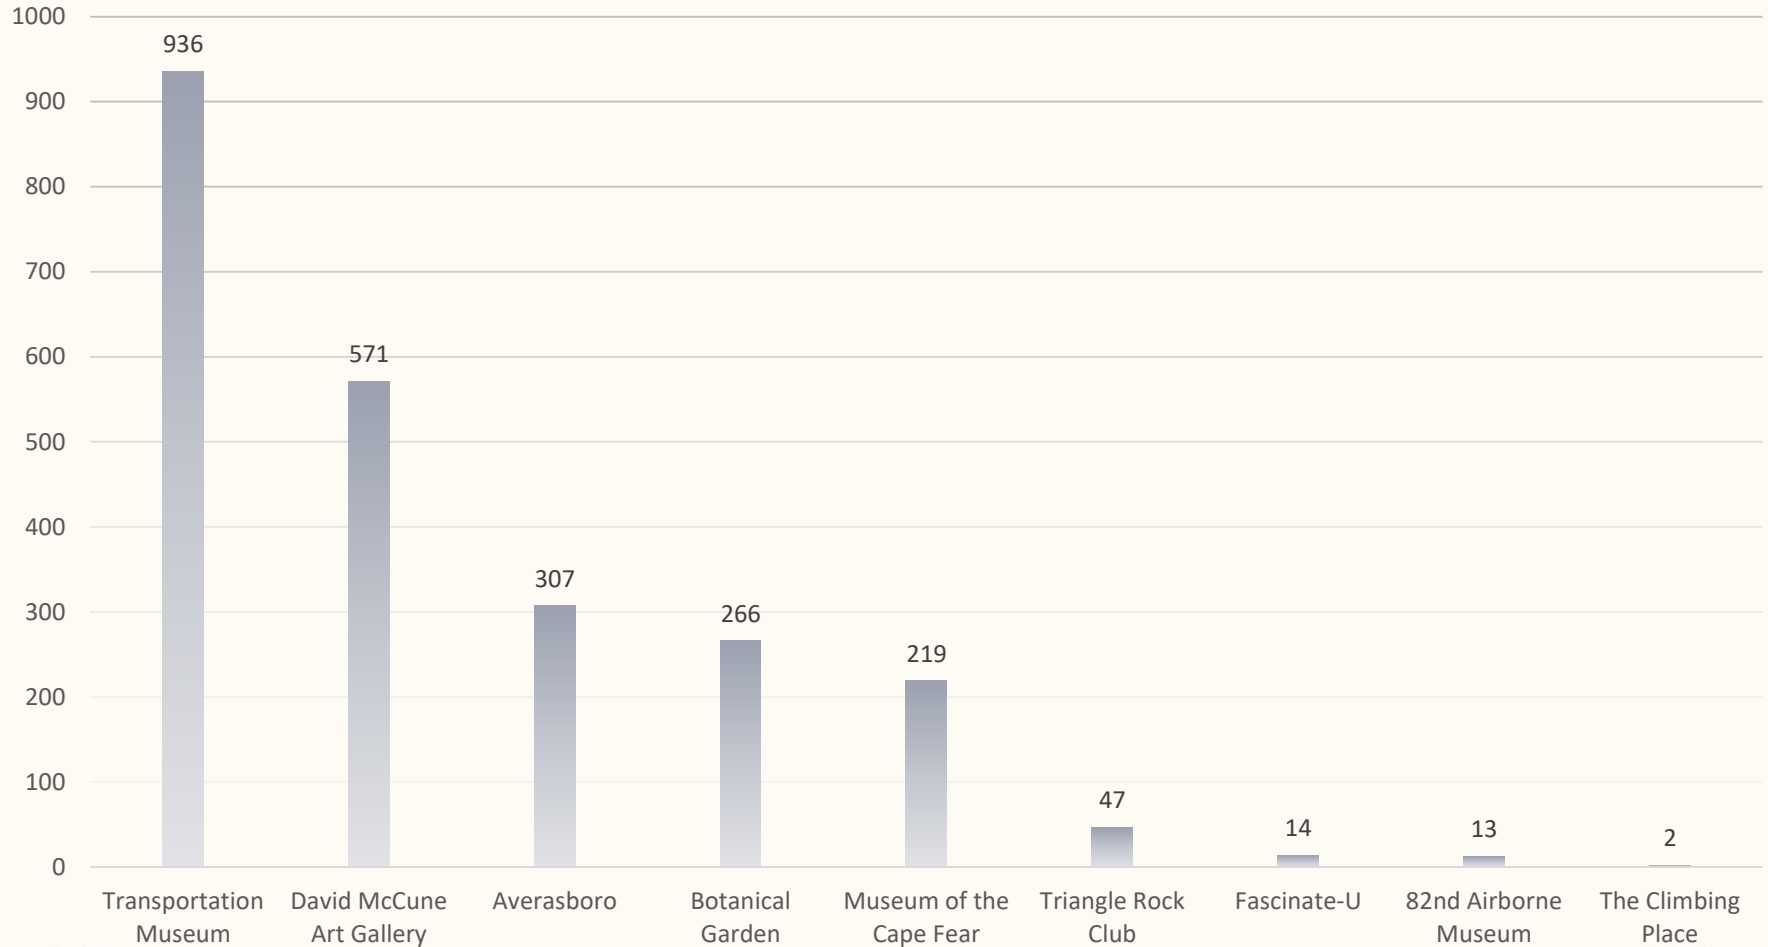

Cumberland County Attraction Data

Where are Visitors Staying?

Cumberland County Attraction Data

What are the areas of interest?

Cumberland County Attraction Data

Total Number of Filled Out Surveys (by Attraction)

Cumberland County Attraction Data

Where are you staying (by Attraction)?

Cumberland County Attraction Data

Age Range (by Attraction)

Cumberland County Attraction Data

Why are you Visiting (by Attraction)?

Cumberland County Attraction Data

Breakdown of Visitor's Who Selected "This attraction/venue" as Why are you visiting?

	This Attraction/Venue							
Passing Through	0	31	0	0	8	0	3	0
Local/Resident	3	37	222	2	45	1	396	11
Hotel	1	1	0	0	5	0	1	0
Friends/Family	0	5	0	0	0	0	1	0
Day Trip	0	66	8	1	7	0	64	2