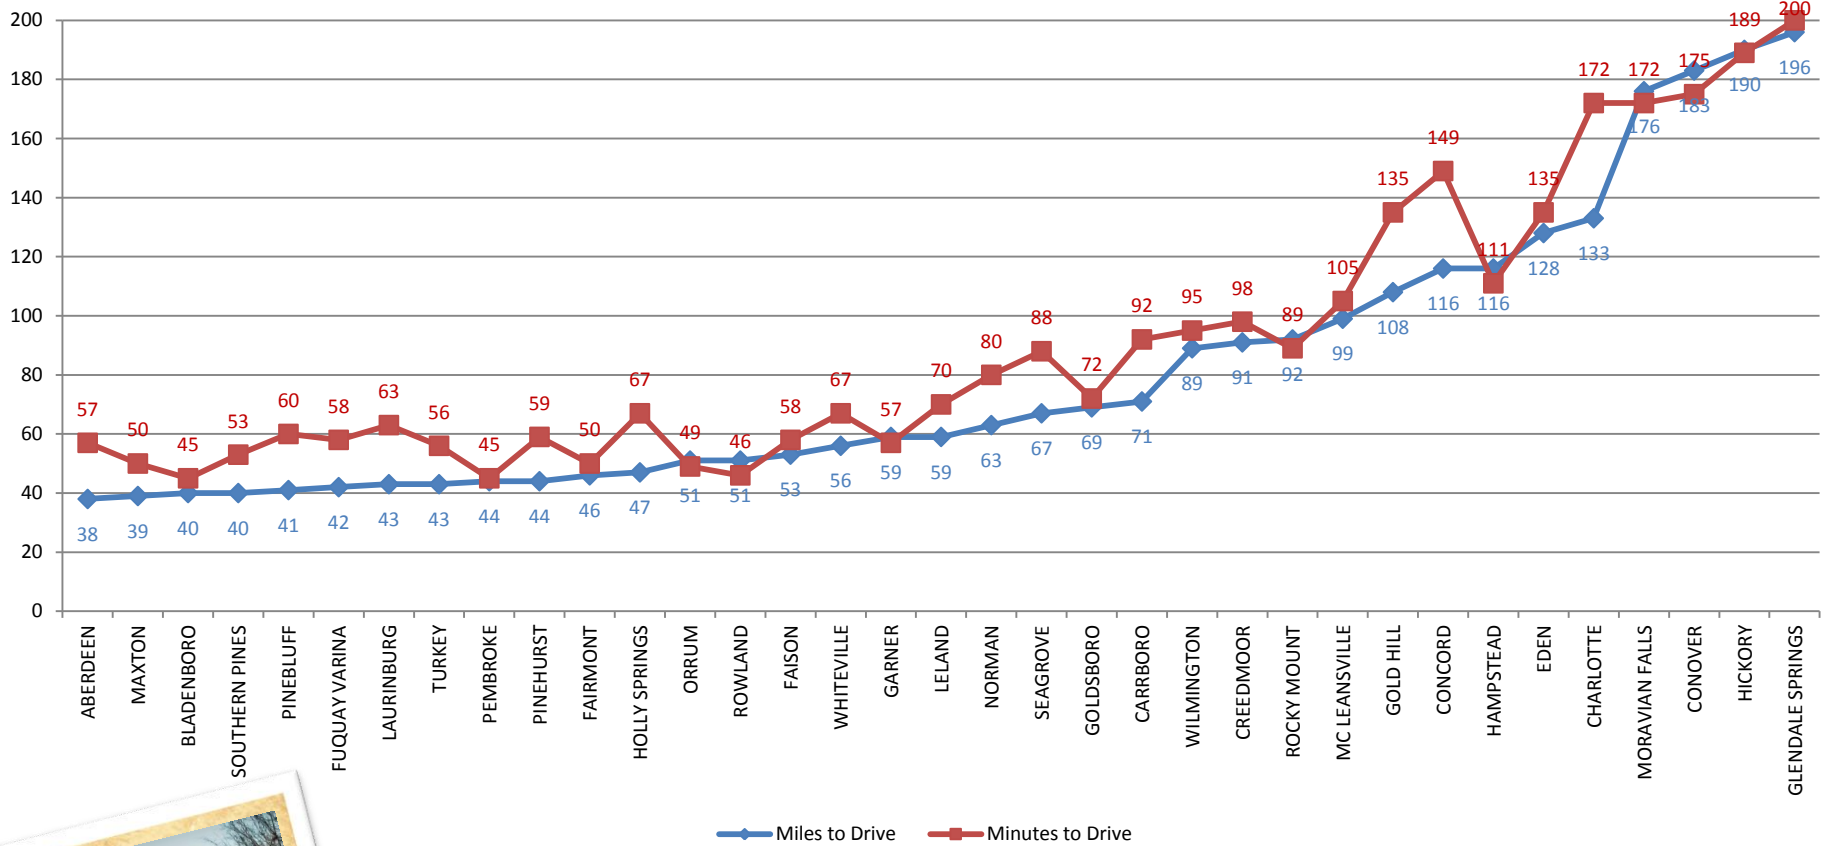

How Far Did Guests Travel

Within North Carolina (Continue)

Miles and Minutes are taken from Google Maps.