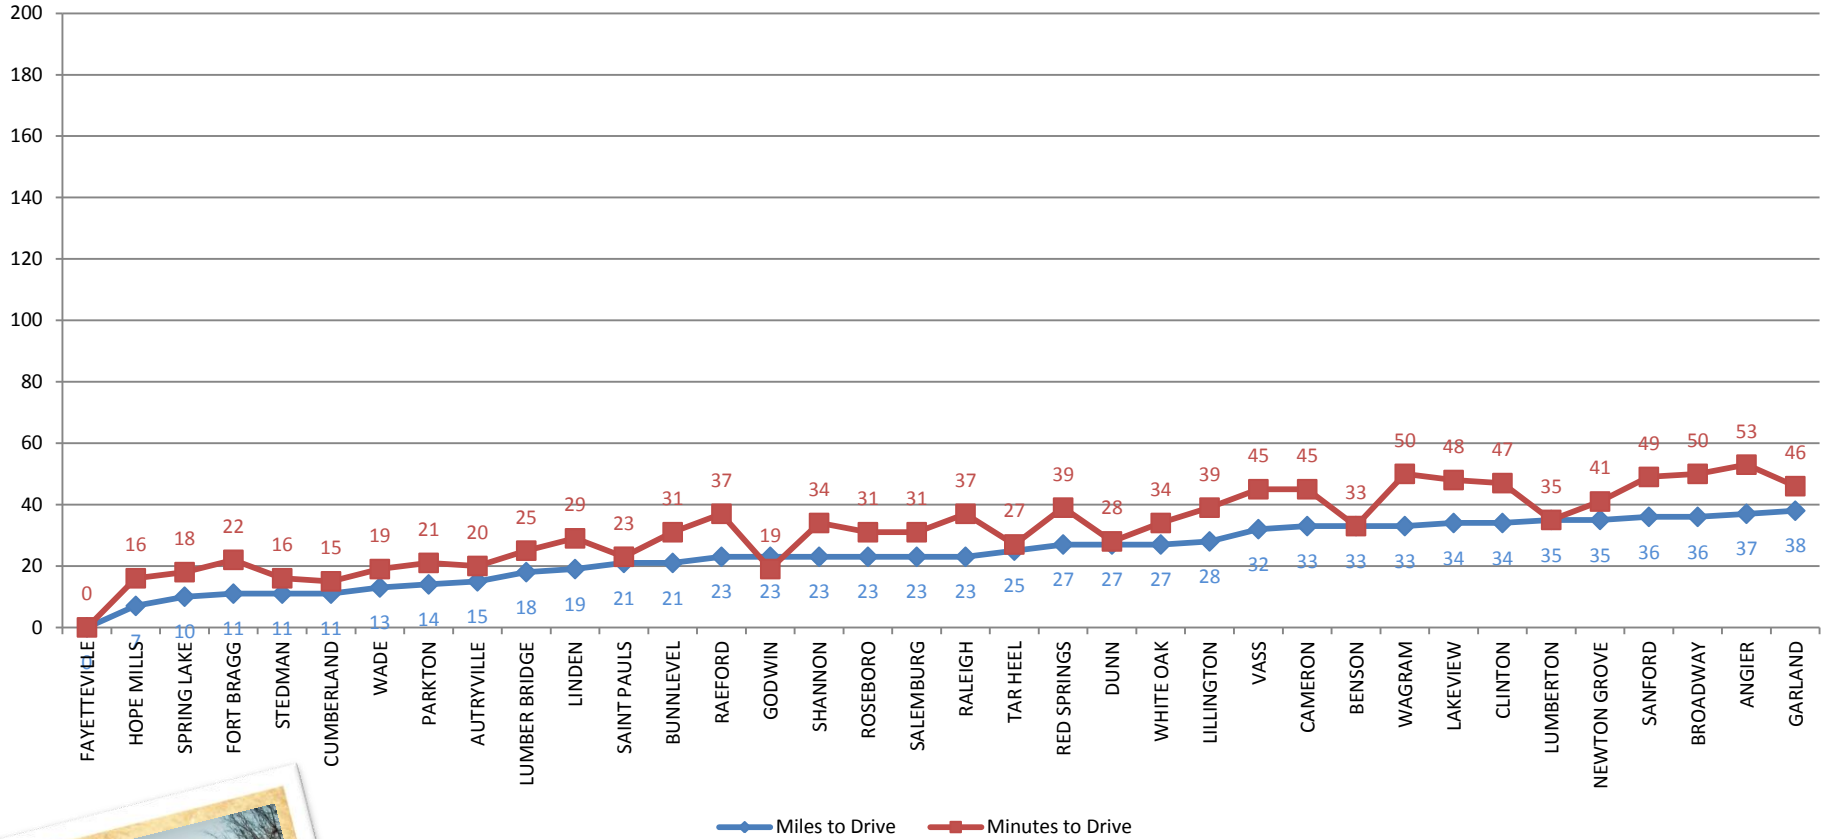

How Far Did Guests Travel

Within North Carolina

Miles and Minutes are taken from Google Maps.