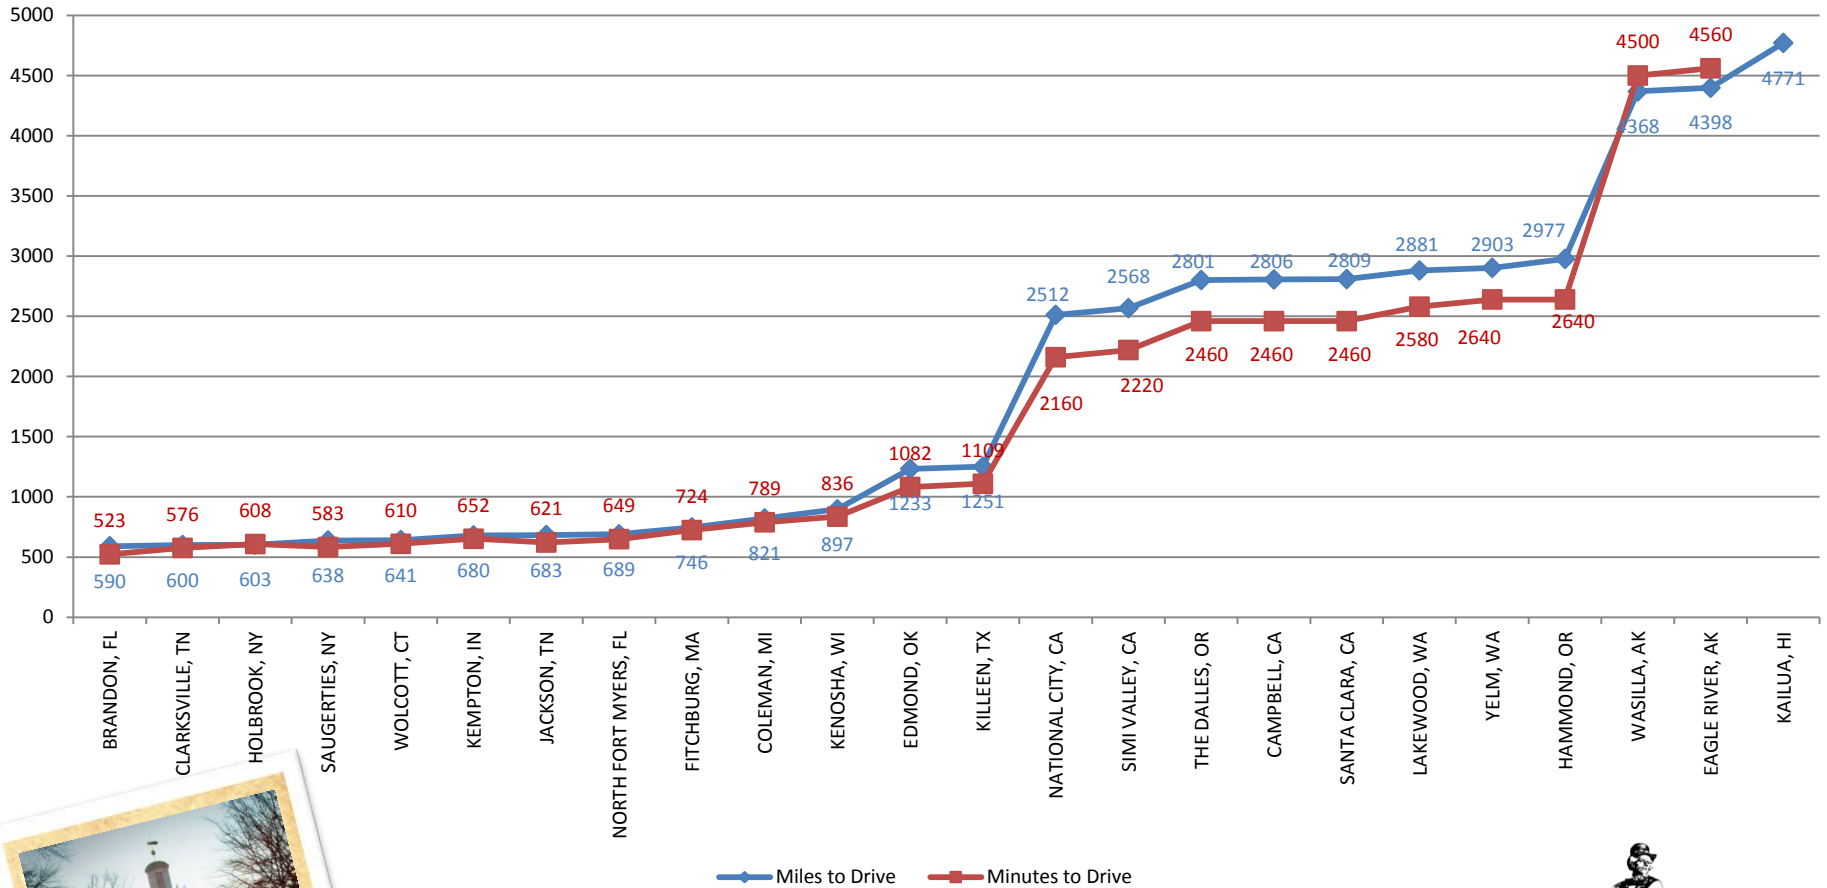

How Far Did Guests Travel

All Other States (Continued)

Miles and Minutes are taken from Google Maps.