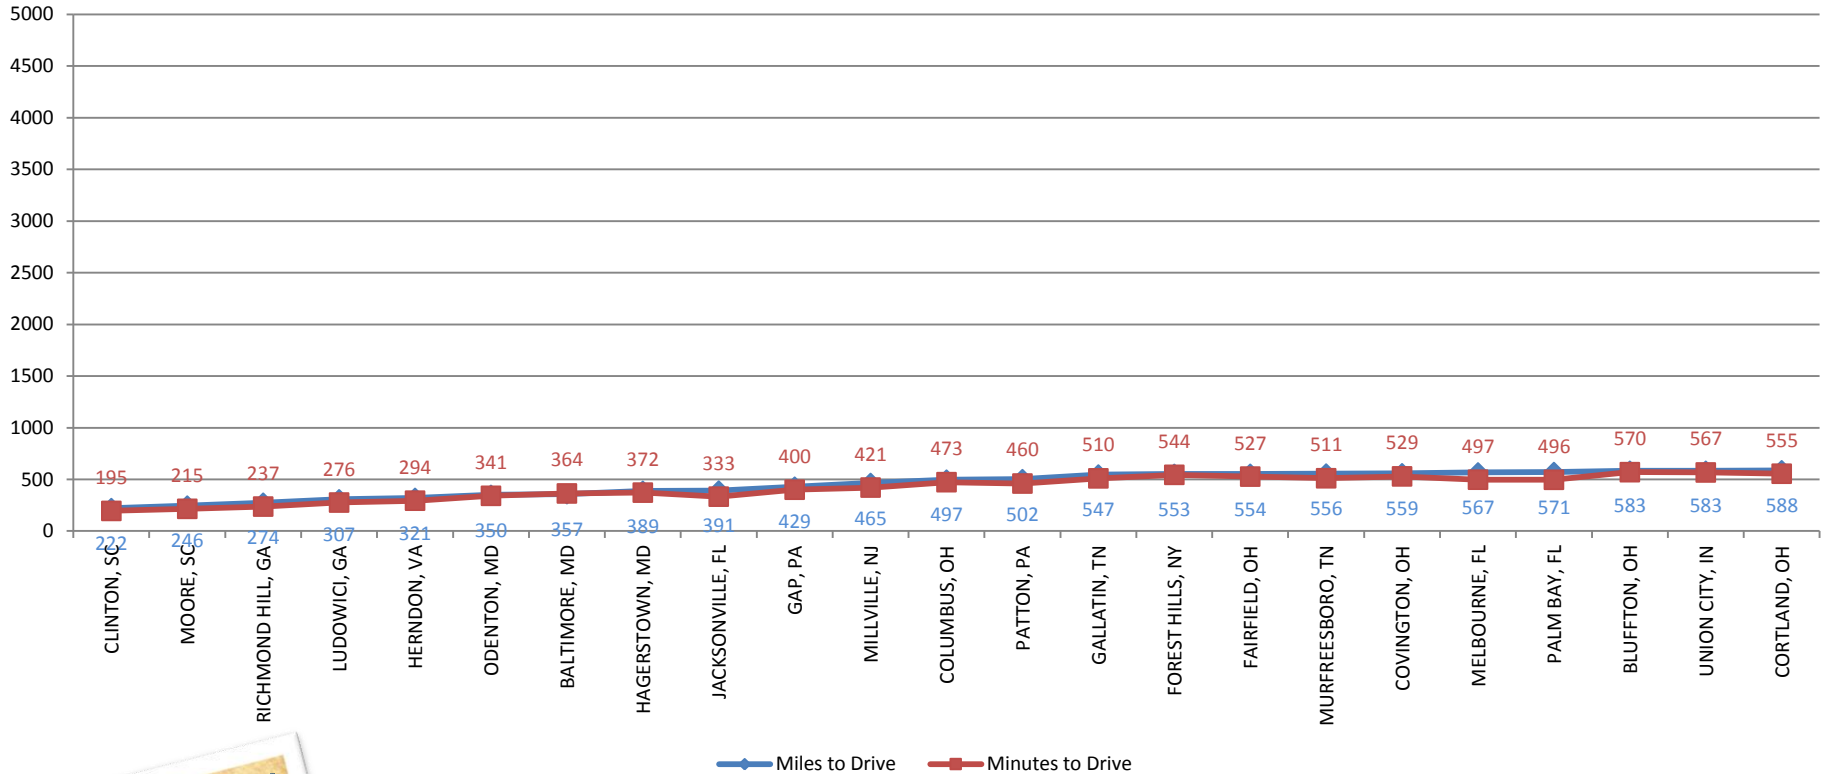

How Far Did Guests Travel

All Other States

Miles and Minutes are taken from Google Maps.