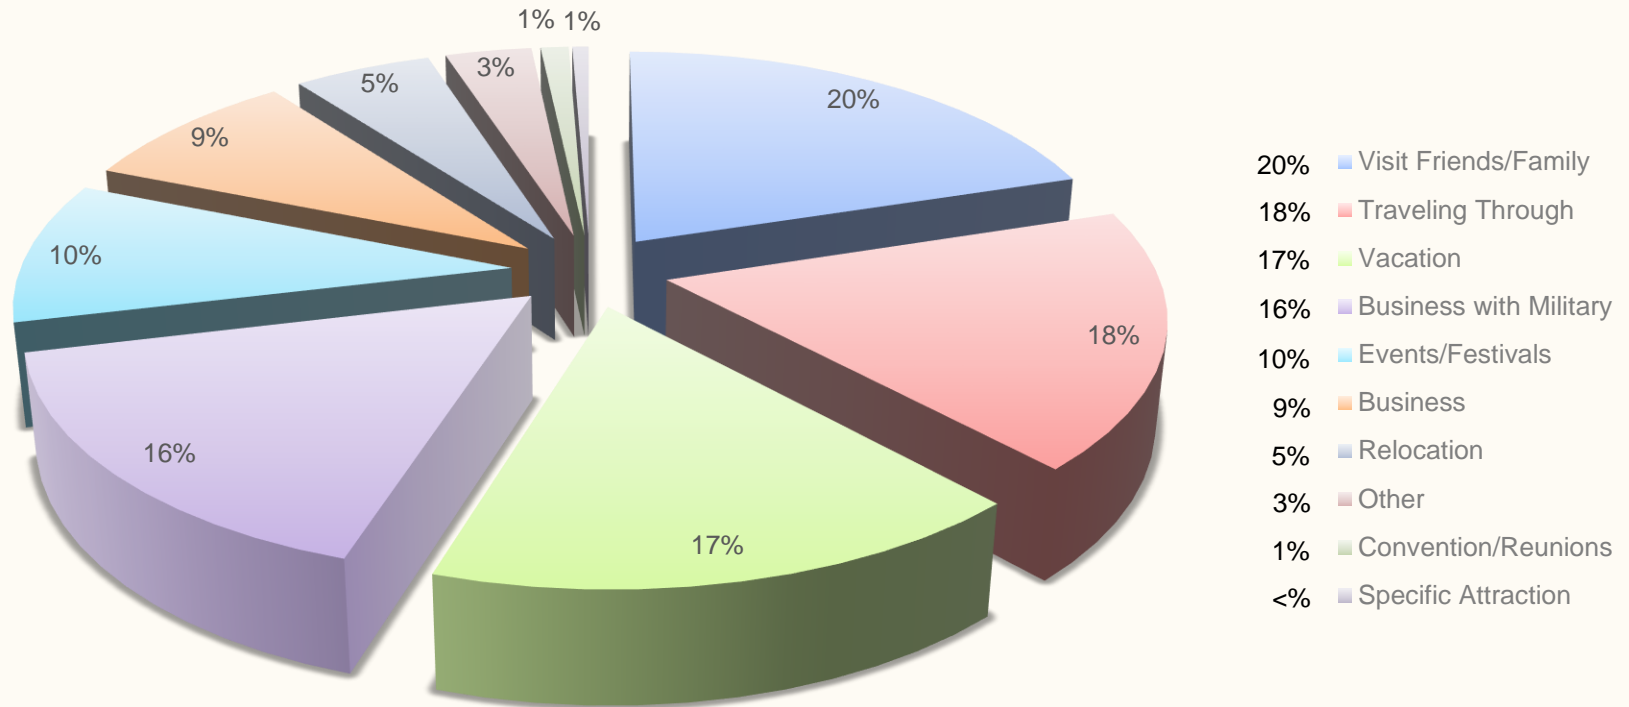

Cumberland County Visitor Profile

What is their reason for visiting?

Does not include Cumberland County residents.