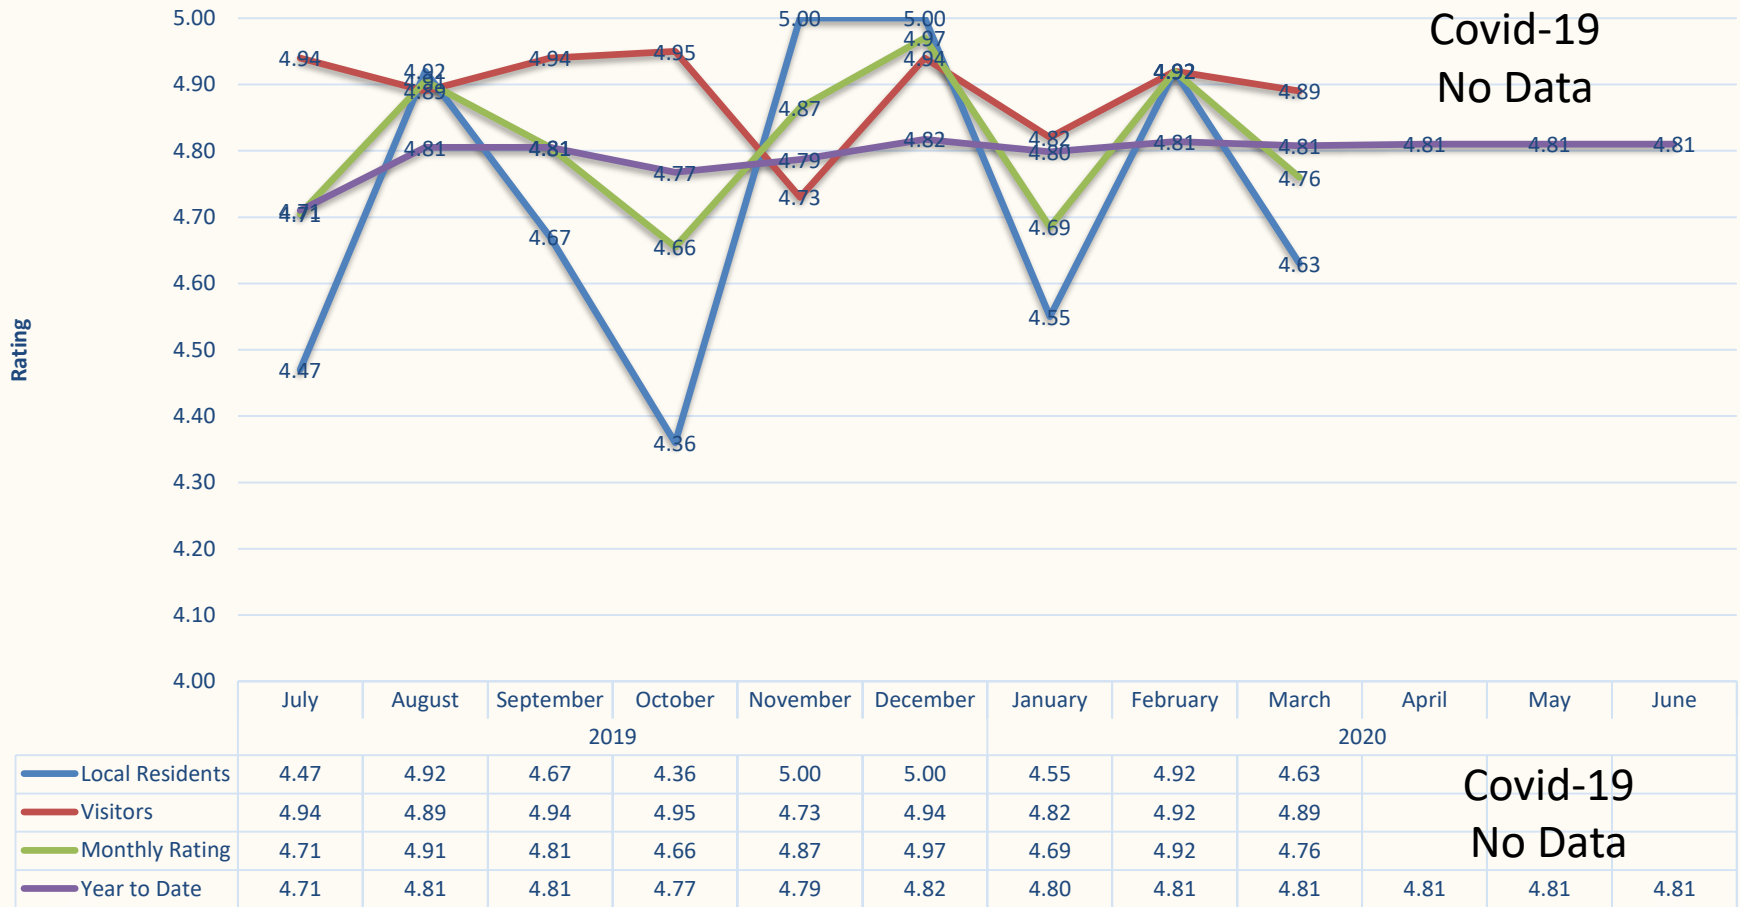

Cumberland County Visitor Profile

Visitor Experience?

Local versus non-local visitors.