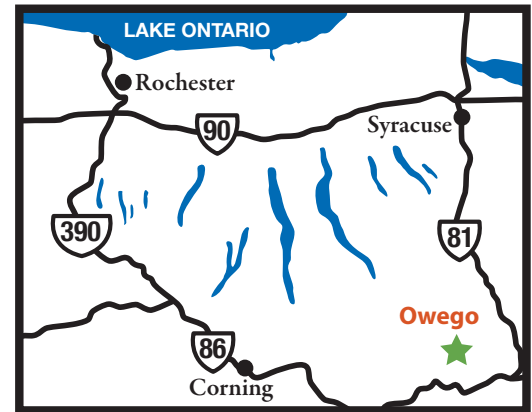

43 Oakley Corners State Forest Owego, NY

Distance 15.6 miles

Difficulty ★
to ★ ★ ★

Oakley Corners State Forest is a popular area for family-based recreation, offering hiking, mountain biking and cross country skiing. Marked with circular trail markers and designated by color and number, these trails serve beginner to advanced users.

GPS Coordinates 42° 10.2703 -76° 26.2144

Key: **S** = Start **P** = Parking

S Trail head parking is provided along Hullsville and Dutchtown Roads.