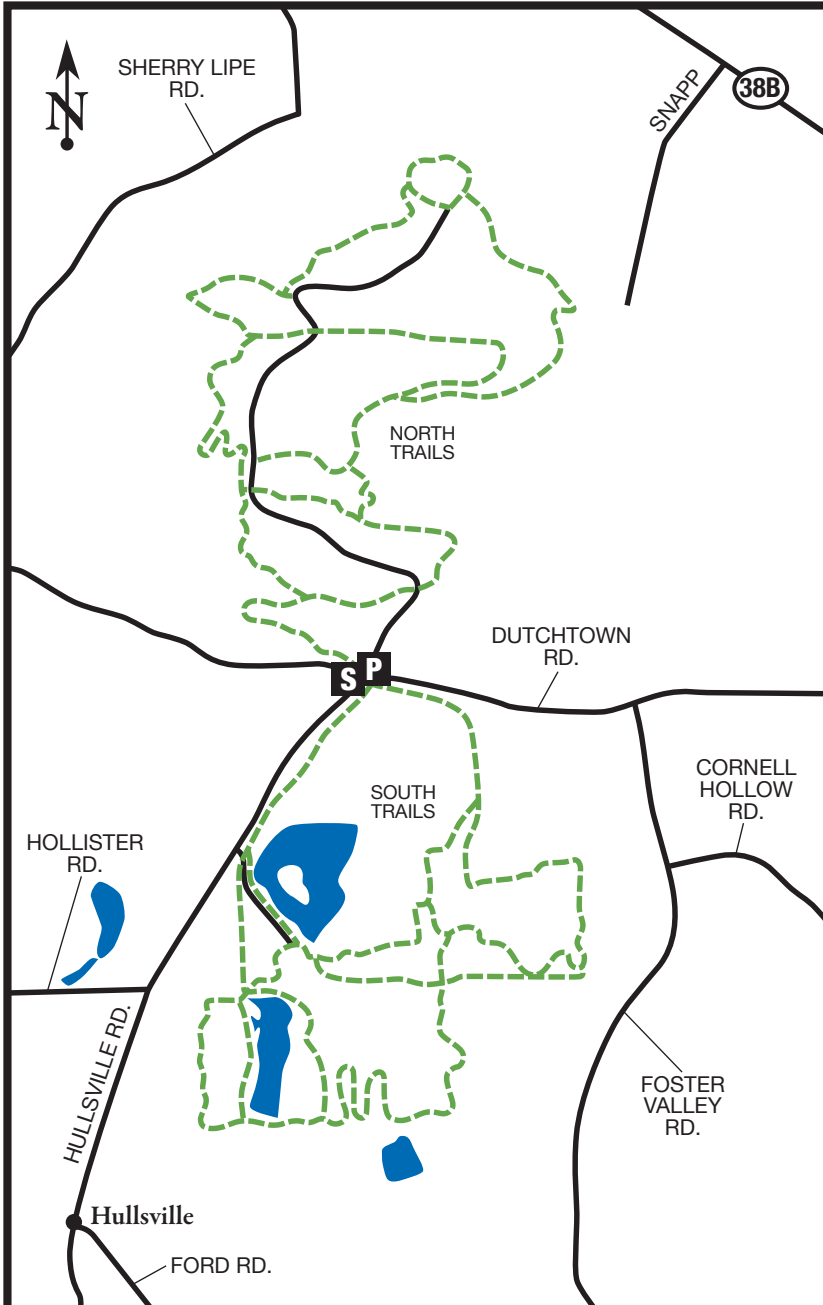

43 Oakley Corners State Forest Owego, NY

Distance 15.6 miles

Difficulty ★
to ★ ★ ★

Oakley Corners State Forest is a popular area for family-based recreation, offering hiking, mountain biking and cross country skiing. Marked with circular trail markers and designated by color and number, these trails serve beginner to advanced users.

GPS Coordinates 42° 10.2703 -76° 26.2144

Key: **S** = Start **P** = Parking

S Trail head parking is provided along Hullsville and Dutchtown Roads.