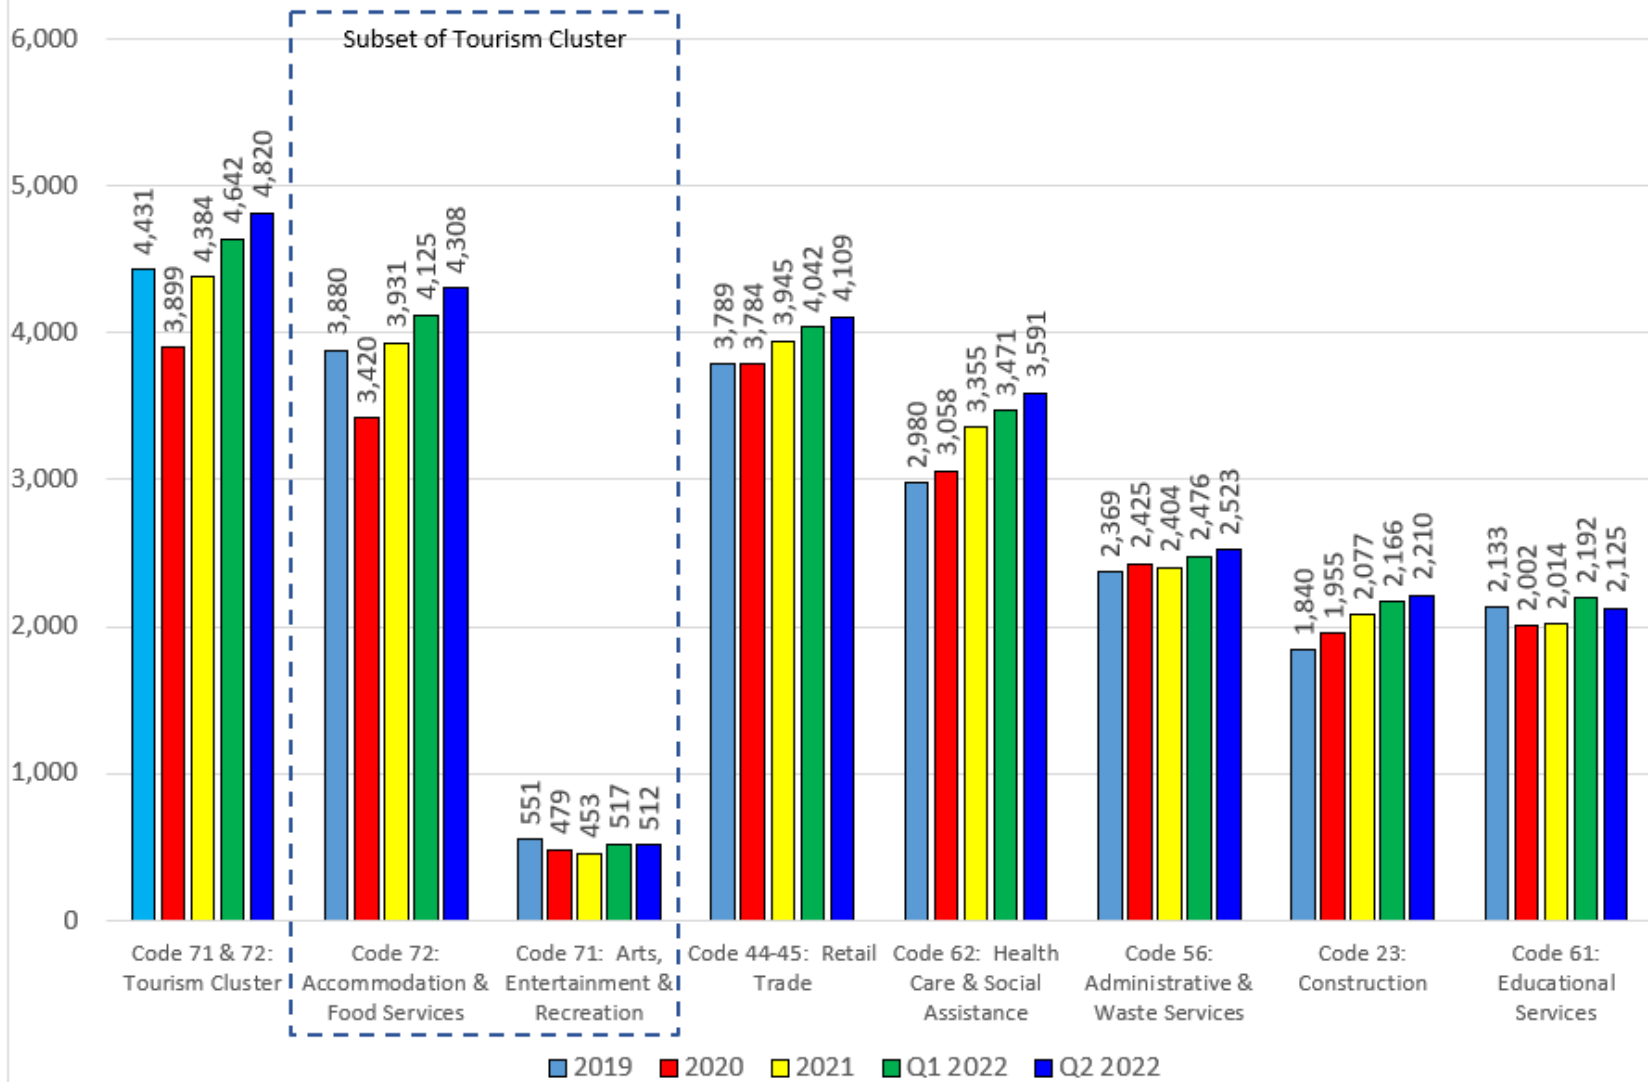

TOP INDUSTRY SECTORS BY EMPLOYMENT | FLAGLER COUNTY | 26,534 TOTAL EMPLOYEES

Data Source: Florida Department of Economic Opportunity - Florida Insight: Data with Meaning

FLAGLER COUNTY EMPLOYMENT BY INDUSTRY SECTOR | Q2 2022 | 26,534 TOTAL EMPLOYEES

DATA SOURCE: FLORIDA DEPARTMENT OF ECONOMIC OPPORTUNITY - FLORIDA INSIGHT: DATA WITH MEANING