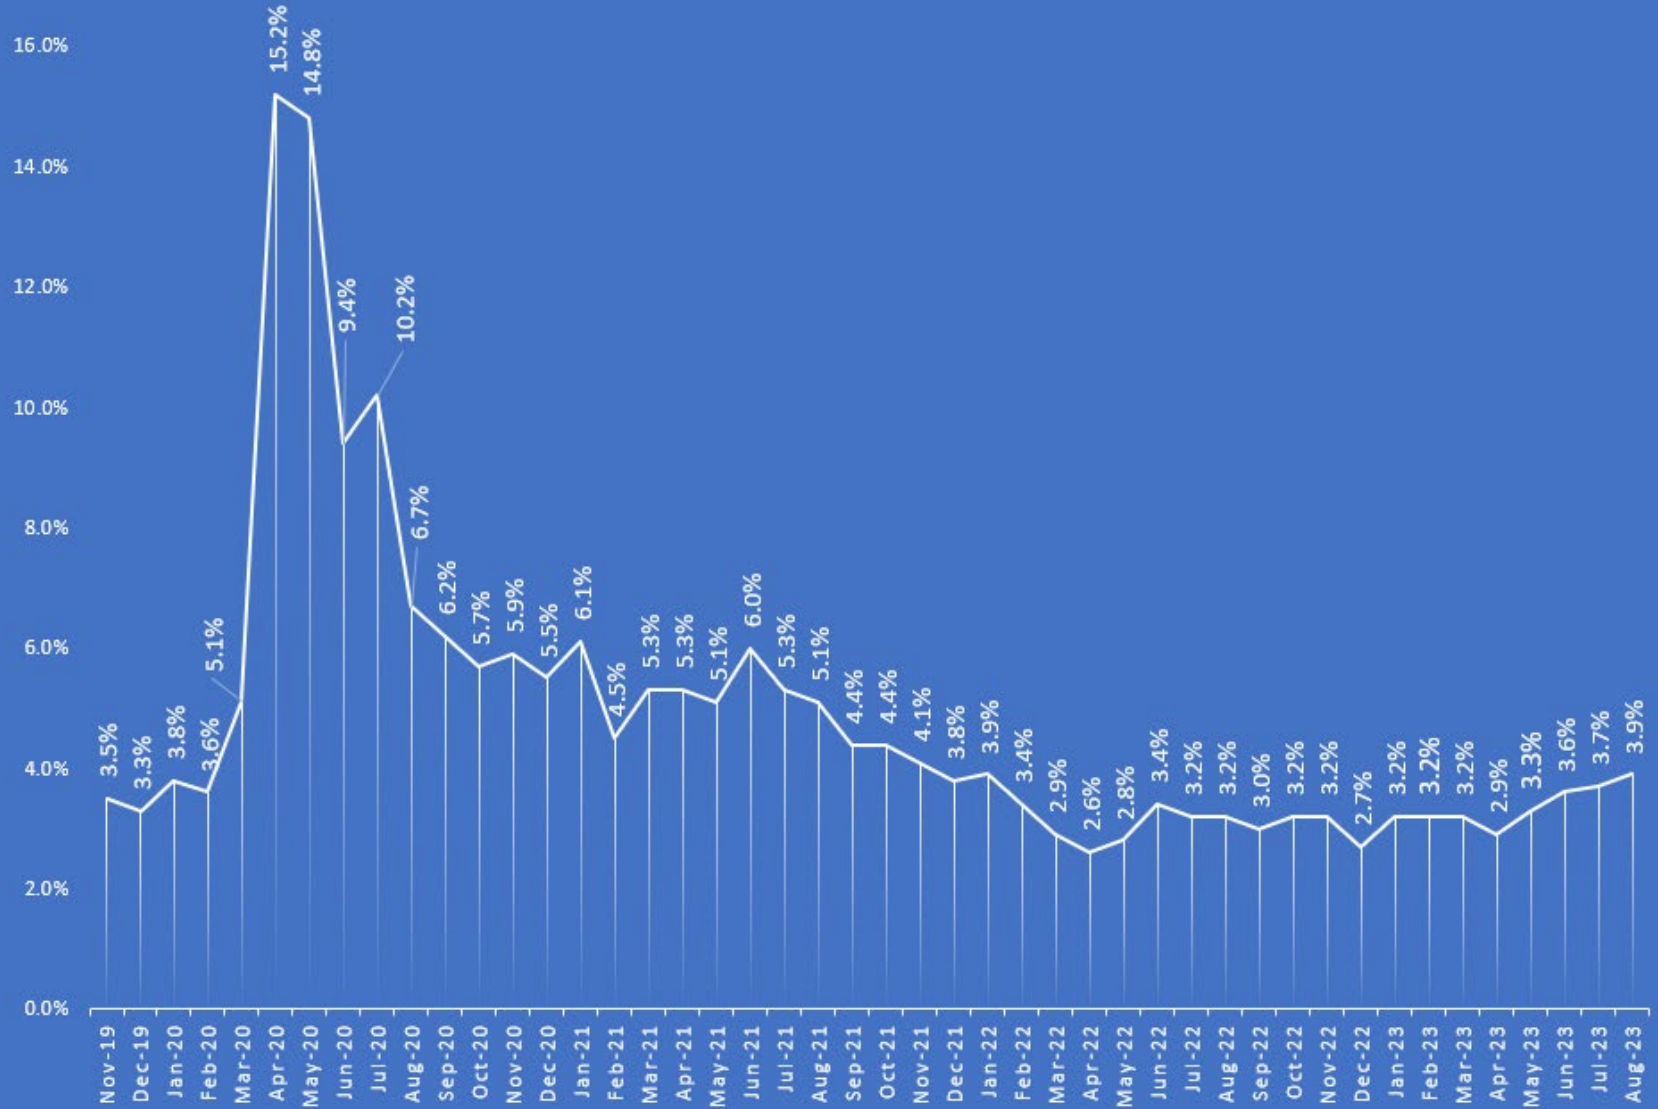

UNEMPLOYMENT TREND IN FLAGLER COUNTY

DATA SOURCE: FLORIDA DEPARTMENT OF COMMERCE, BUREAU OF WORKFORCE STATISTICS & ECONOMIC RESEARCH