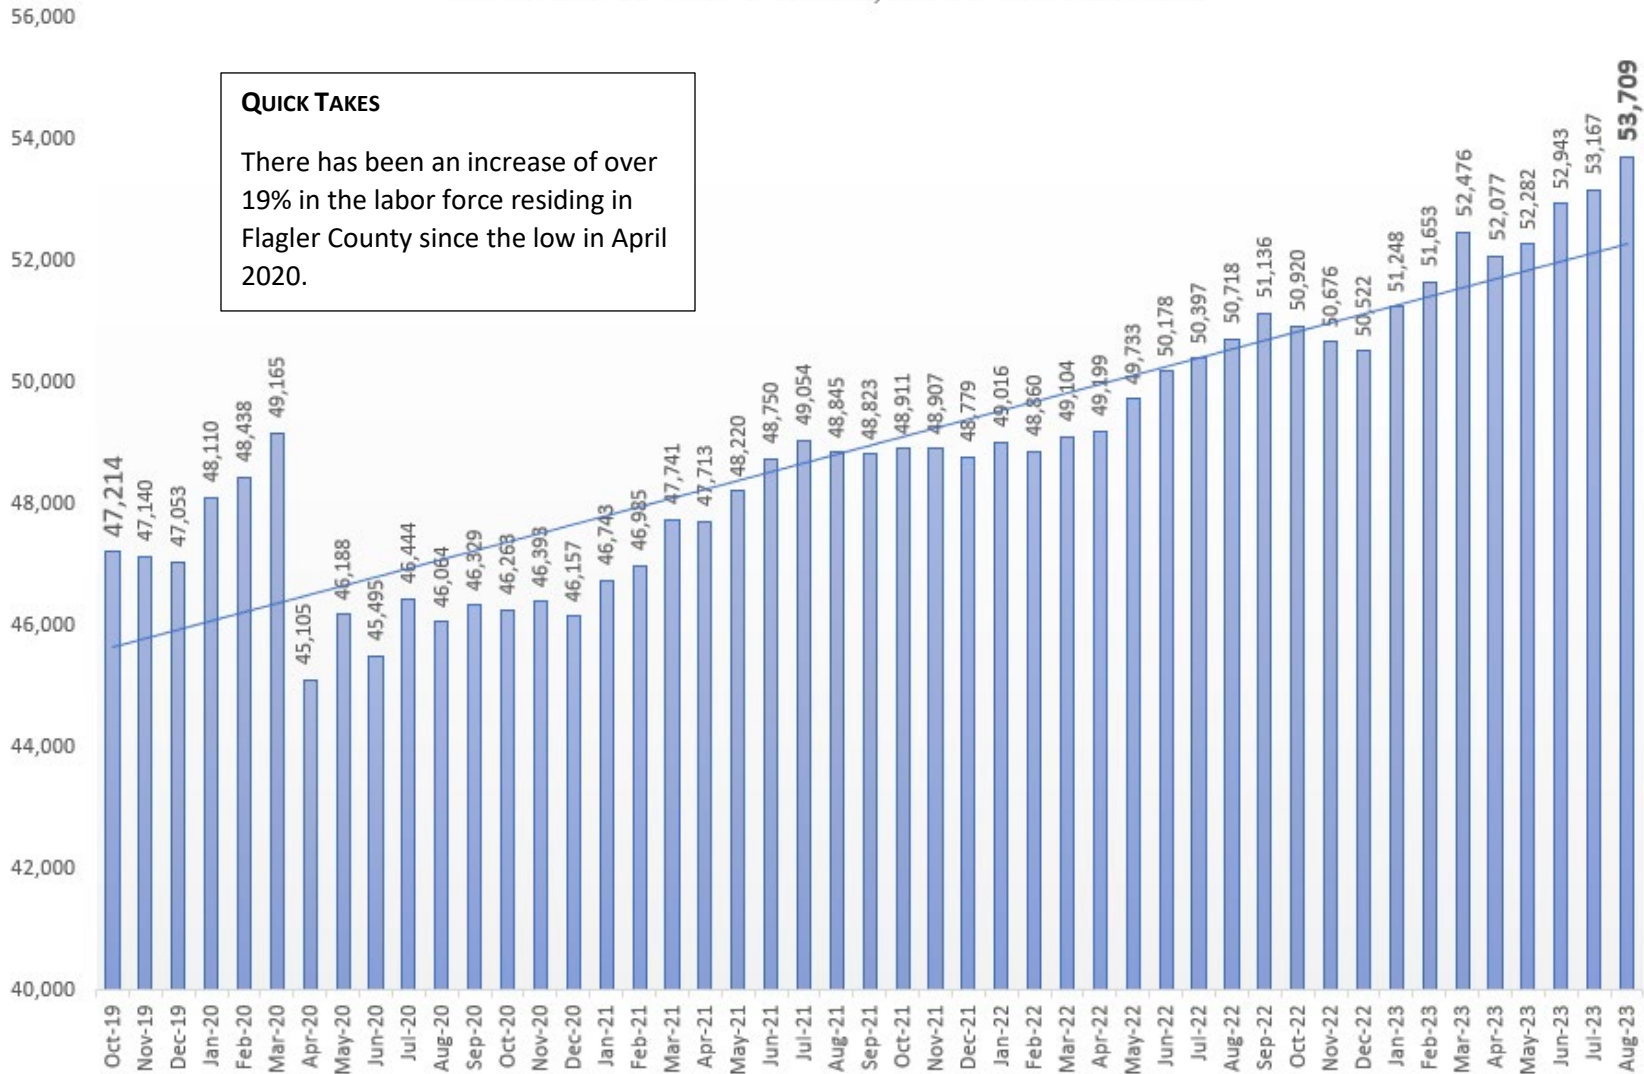

LABOR FORCE RESIDING IN FLAGLER COUNTY

DATA SOURCE: U.S. DEPARTMENT OF LABOR, BUREAU OF LABOR STATISTICS, LOCAL AREA UNEMPLOYMENT STATISTIC PROGRAM IN COOPERATION WITH THE FLORIDA DEPARTMENT OF COMMERCE, BUREAU OF WORKFORCE STATISTICS

QUICK TAKES

There has been an increase of over 19% in the labor force residing in Flagler County since the low in April 2020.

FLAGLER COUNTY | AVAILABLE LABOR VS EMPLOYMENT (AKA EMPLOYED FLAGLER COUNTY CITIZENS)