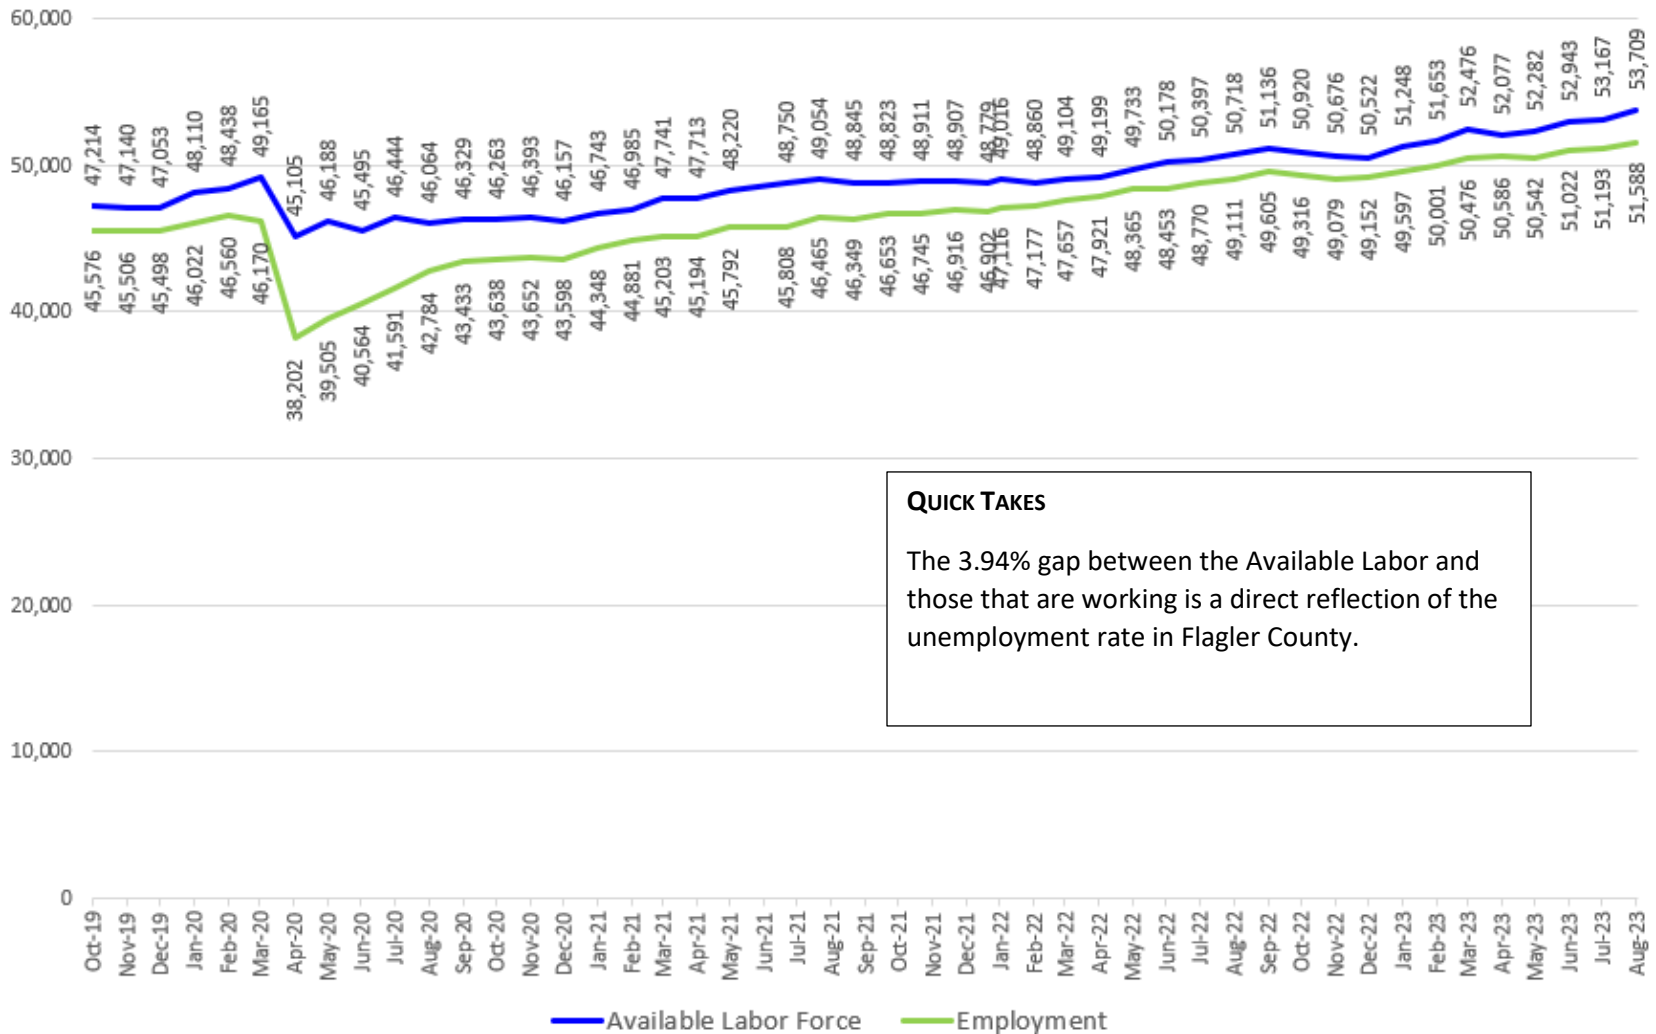

LABOR FORCE RESIDING IN FLAGLER COUNTY

DATA SOURCE: U.S. DEPARTMENT OF LABOR, BUREAU OF LABOR STATISTICS, LOCAL AREA UNEMPLOYMENT STATISTIC PROGRAM IN COOPERATION WITH THE FLORIDA DEPARTMENT OF COMMERCE, BUREAU OF WORKFORCE STATISTICS

QUICK TAKES

There has been an increase of over 19% in the labor force residing in Flagler County since the low in April 2020.

FLAGLER COUNTY | AVAILABLE LABOR VS EMPLOYMENT (AKA EMPLOYED FLAGLER COUNTY CITIZENS)

Data Source: U.S. Department of Labor, Bureau of Labor Statistics, Local Area Unemployment Statistic Program

QUICK TAKES
 The 3.94% gap between the Available Labor and those that are working is a direct reflection of the unemployment rate in Flagler County.