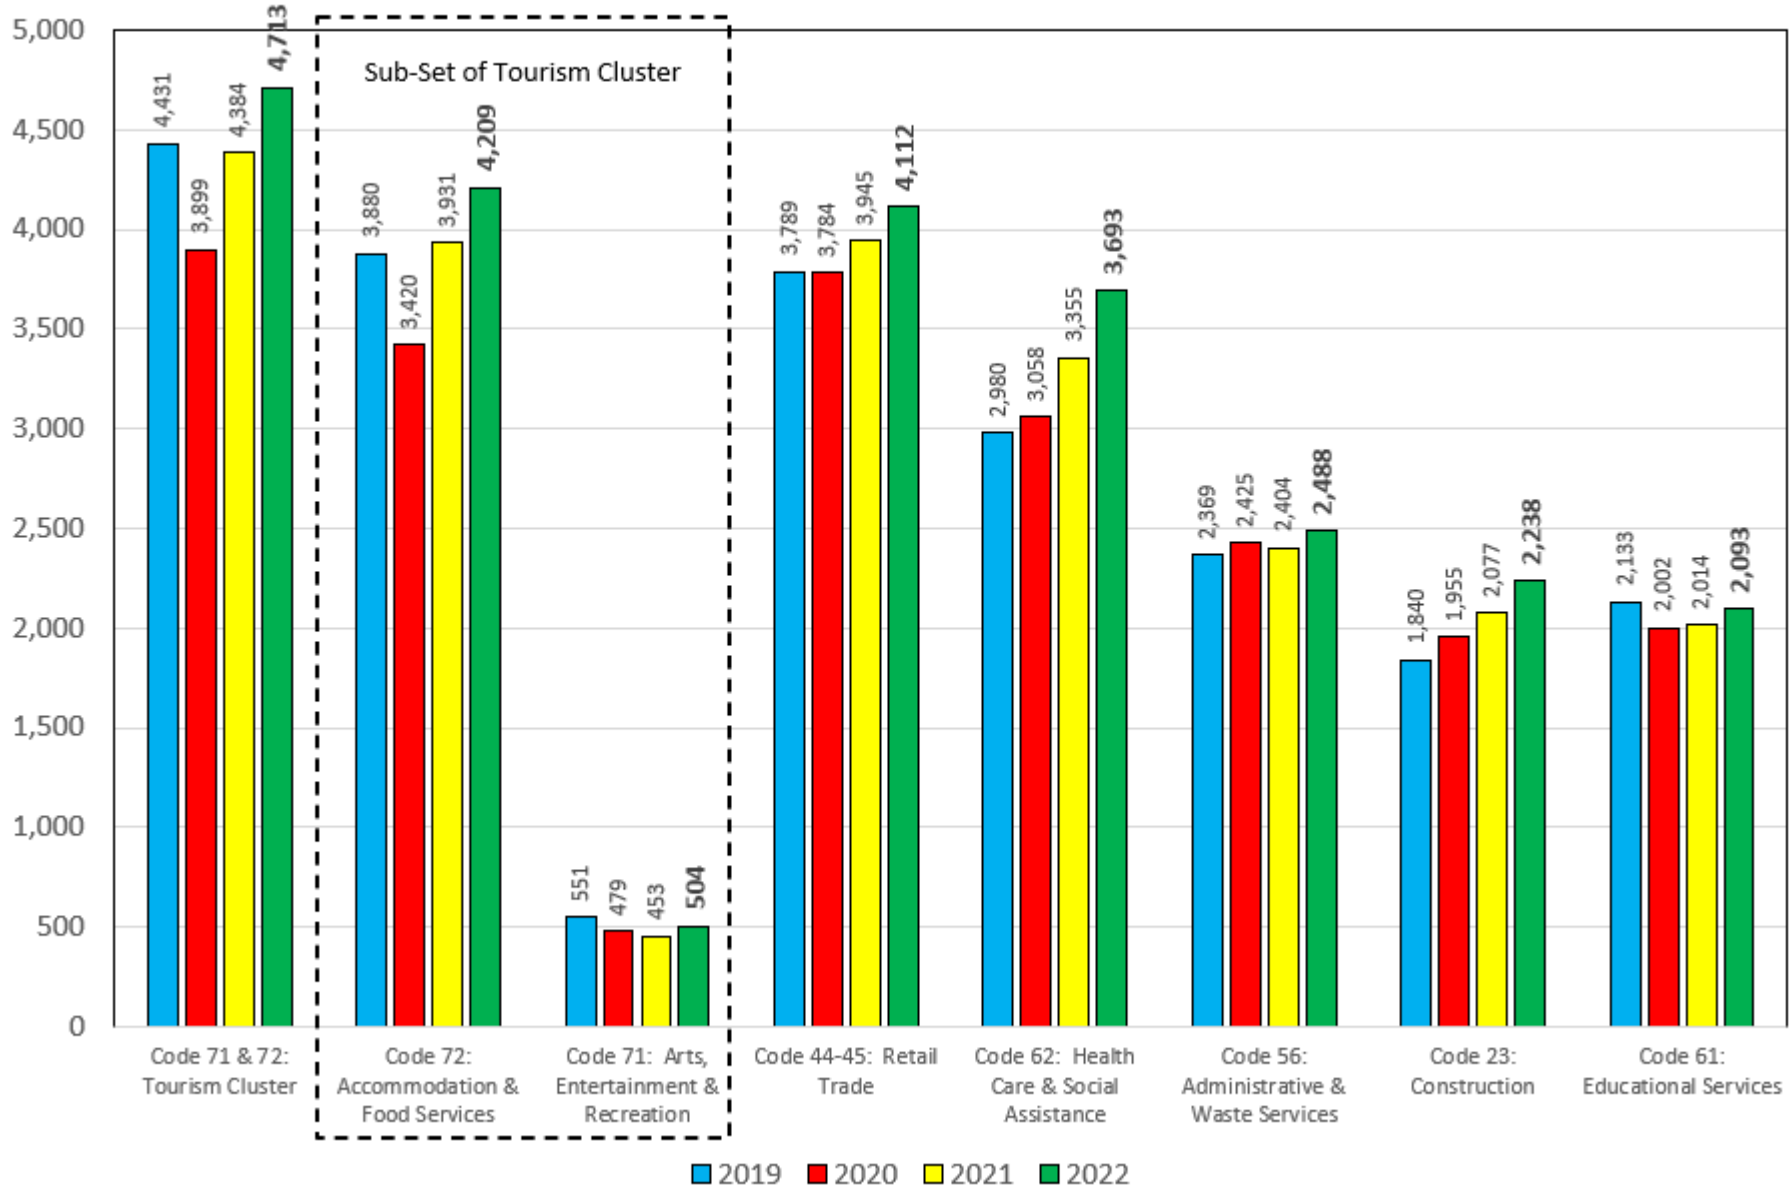

TOP INDUSTRY SECTORS BY NUMBER OF EMPLOYEES | FLAGLER COUNTY, FLORIDA

DATA SOURCE: FLORIDA DEPARTMENT OF COMMERCE - FLORIDA INSIGHT: DATA WITH MEANING

FLAGLER COUNTY EMPLOYMENT BY INDUSTRY SECTOR | CY 2022 - 26,485 TOTAL EMPLOYEES

DATA SOURCE: FLORIDA DEPARTMENT OF COMMERCE - FLORIDA INSIGHT: DATA WITH MEANING