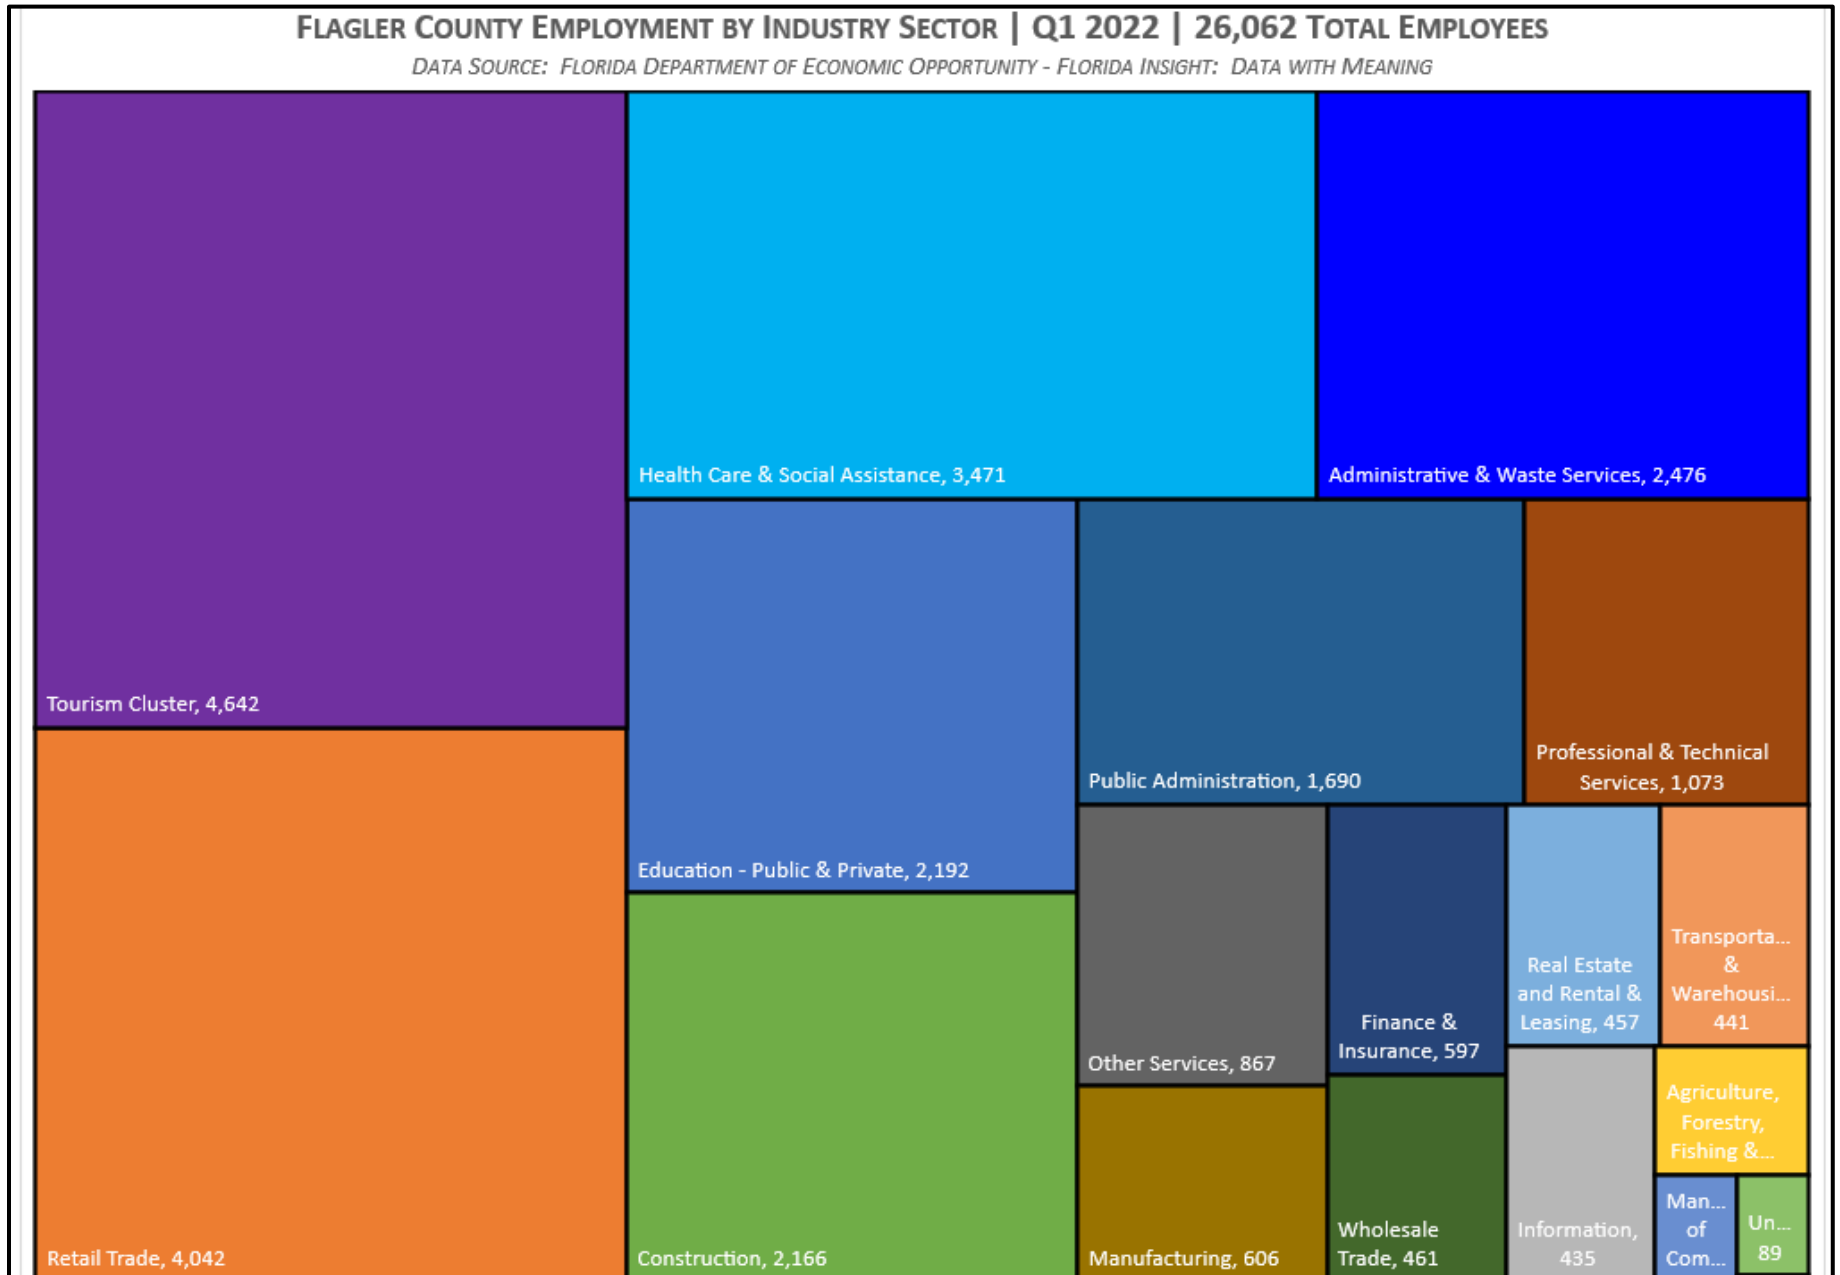

FLAGLER COUNTY EMPLOYMENT BY INDUSTRY SECTOR | Q1 2022 | 26,062 TOTAL EMPLOYEES

DATA SOURCE: FLORIDA DEPARTMENT OF ECONOMIC OPPORTUNITY - FLORIDA INSIGHT: DATA WITH MEANING

TOP 5 INDUSTRY SECTORS BY EMPLOYMENT | FLAGLER COUNTY | 26,062 TOTAL EMPLOYEES

Data Source: Florida Department of Economic Opportunity - Florida Insight: Data with Meaning