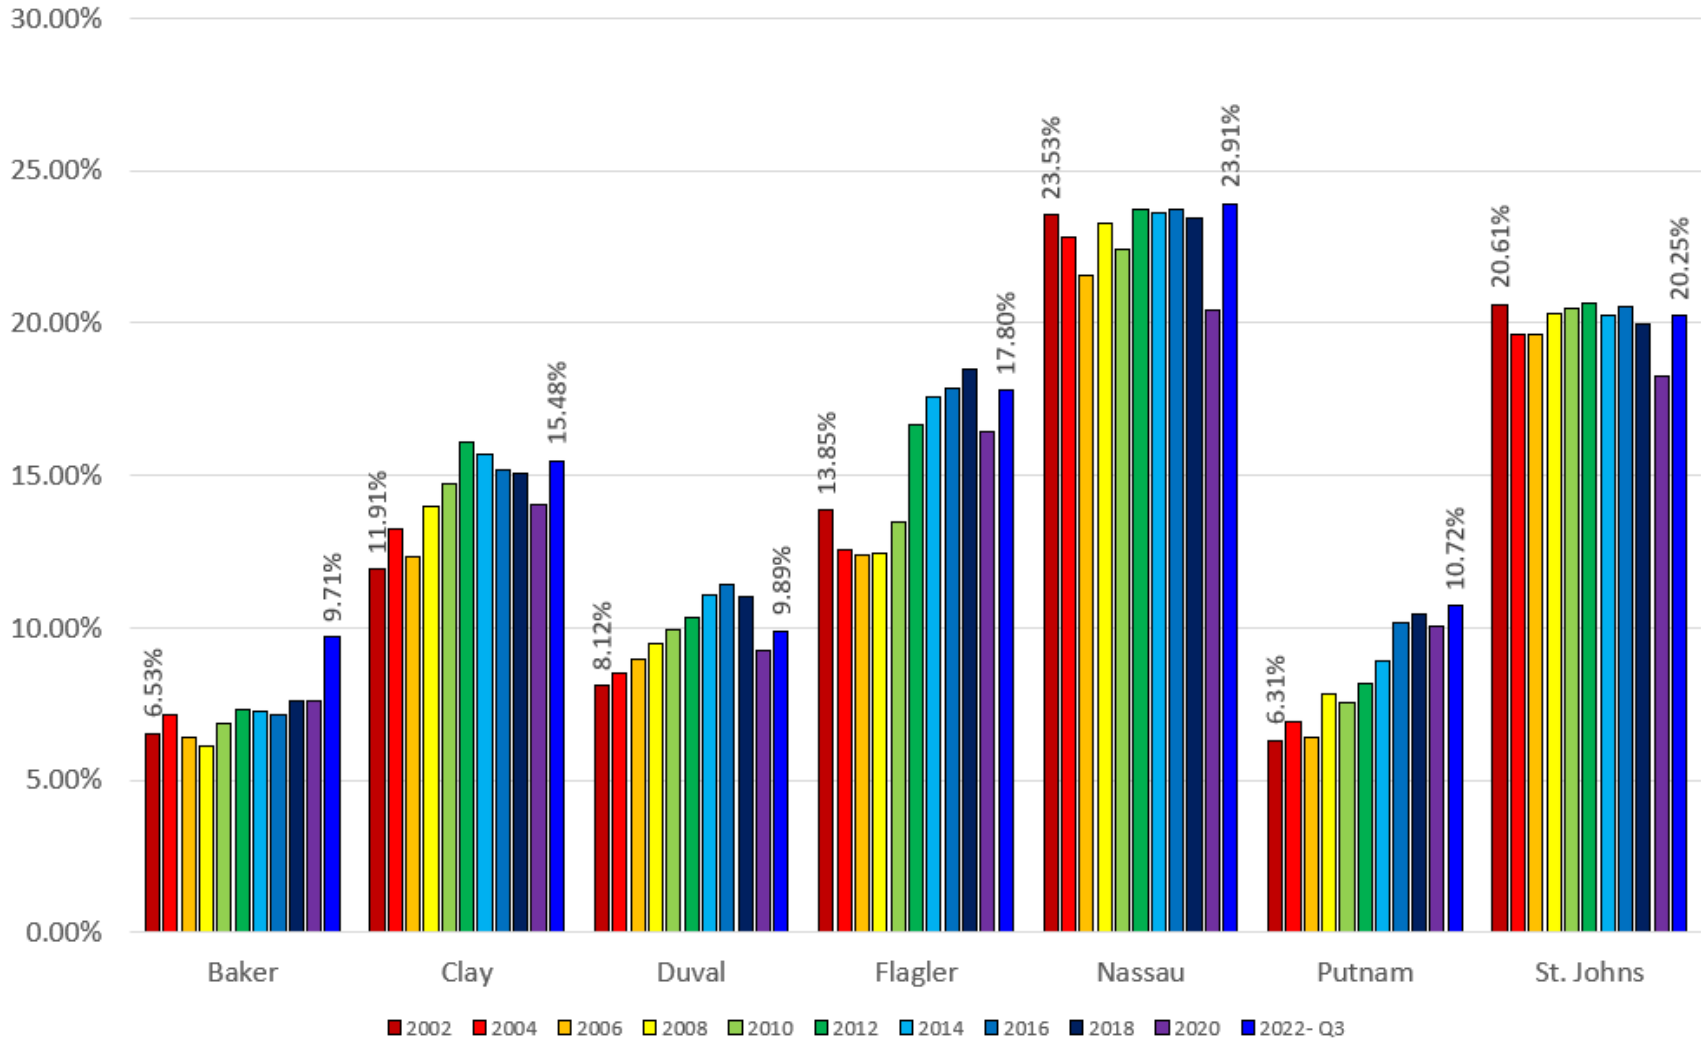

PERCENTAGE OF WORKFORCE EMPLOYED IN THE TOURISM CLUSTER | NE FLORIDA COUNTIES

DATA SOURCE: [HTTPS://WWW.FLORIDAJOBS.ORG/ECONOMIC-DATA/QUARTERLY-CENSUS-OF-EMPLOYMENT-AND-WAGES-\(QCEW\)/EMPLOYMENT-WAGES-BY-COUNTY](https://www.floridajobs.org/economic-data/quarterly-census-of-employment-and-wages-(qcew)/employment-wages-by-county)