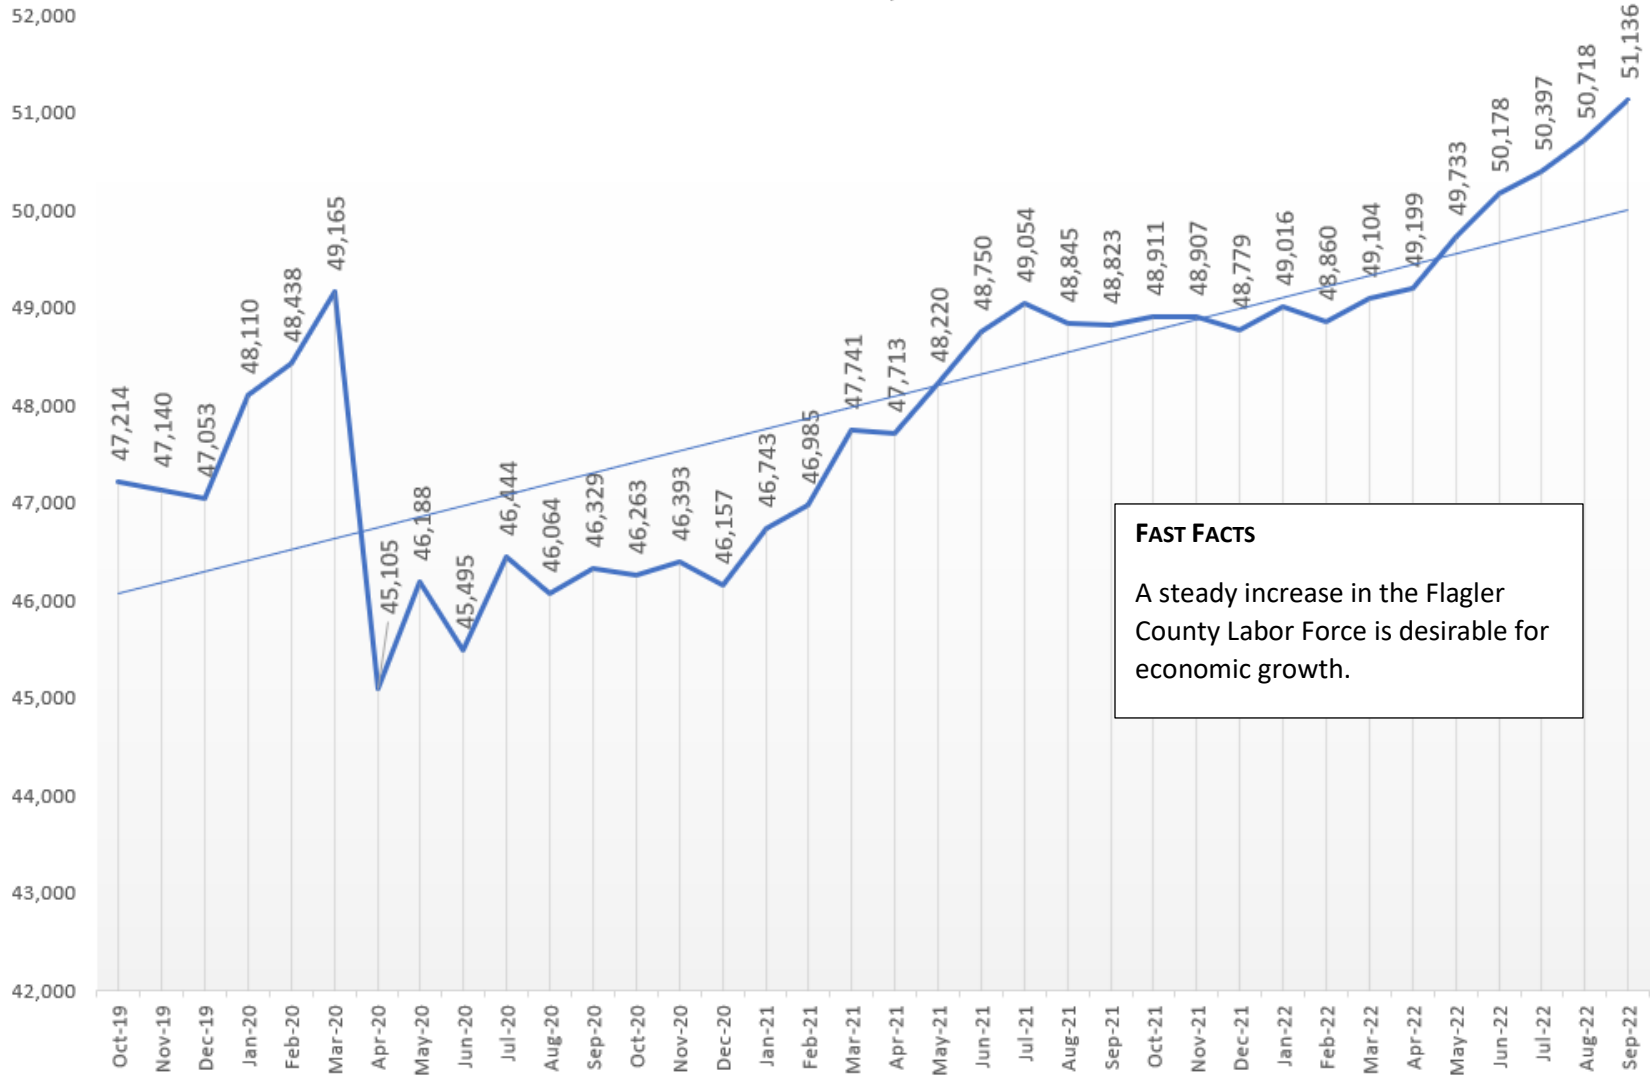

### LABOR FORCE RESIDING IN FLAGLER COUNTY

DATA SOURCE: U.S. DEPARTMENT OF LABOR, BUREAU OF LABOR STATISTICS, LOCAL AREA UNEMPLOYMENT STATISTIC PROGRAM IN COOPERATION WITH THE FLORIDA DEPARTMENT OF ECONOMIC OPPORTUNITY, BUREAU OF WORKFORCE STATISTICS AND ECON

**FAST FACTS**

Flagler County continues to add citizens to the available workforce for a total of 51,136 in September 2022.

49,605 citizens are currently employed which accounts for the low September unemployment rate of 3.0%.