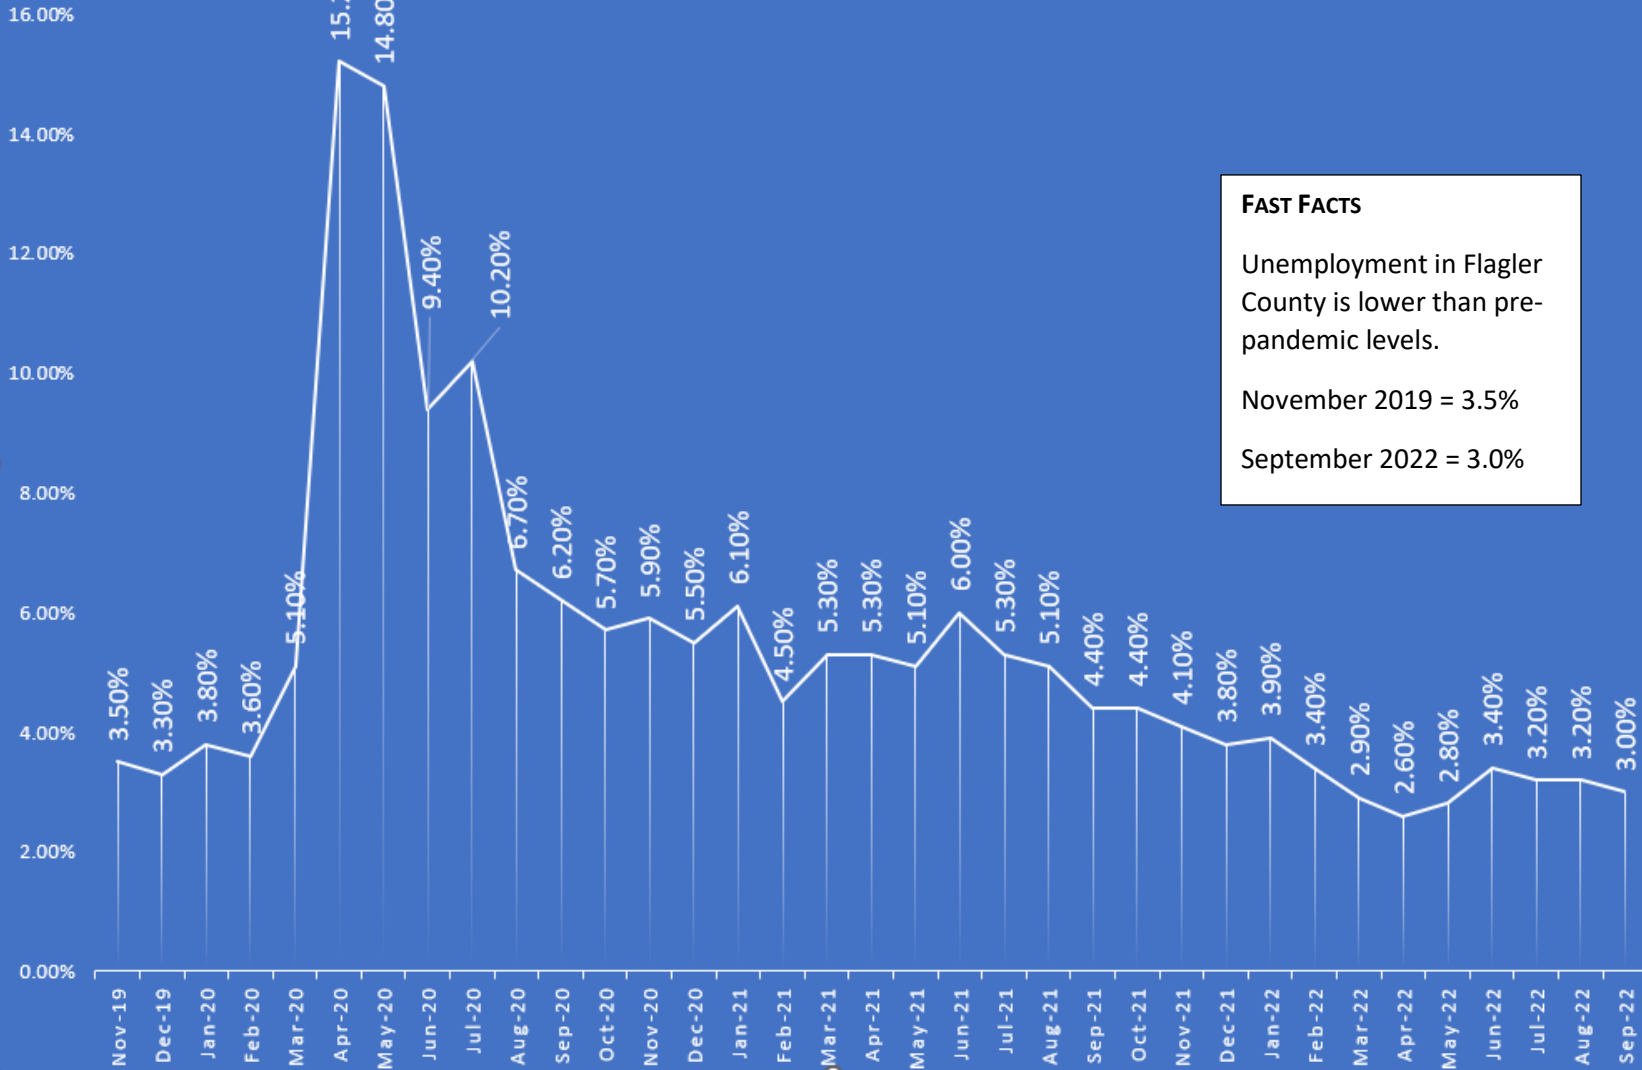

UNEMPLOYMENT TREND IN FLAGLER COUNTY

DATA SOURCE: FLORIDA DEPARTMENT OF ECONOMIC OPPORTUNITY, BUREAU OF WORKFORCE STATISTICS & ECONOMIC RESEARCH

FAST FACTS

- Unemployment in Flagler County is lower than pre-pandemic levels.
- November 2019 = 3.5%
- September 2022 = 3.0%