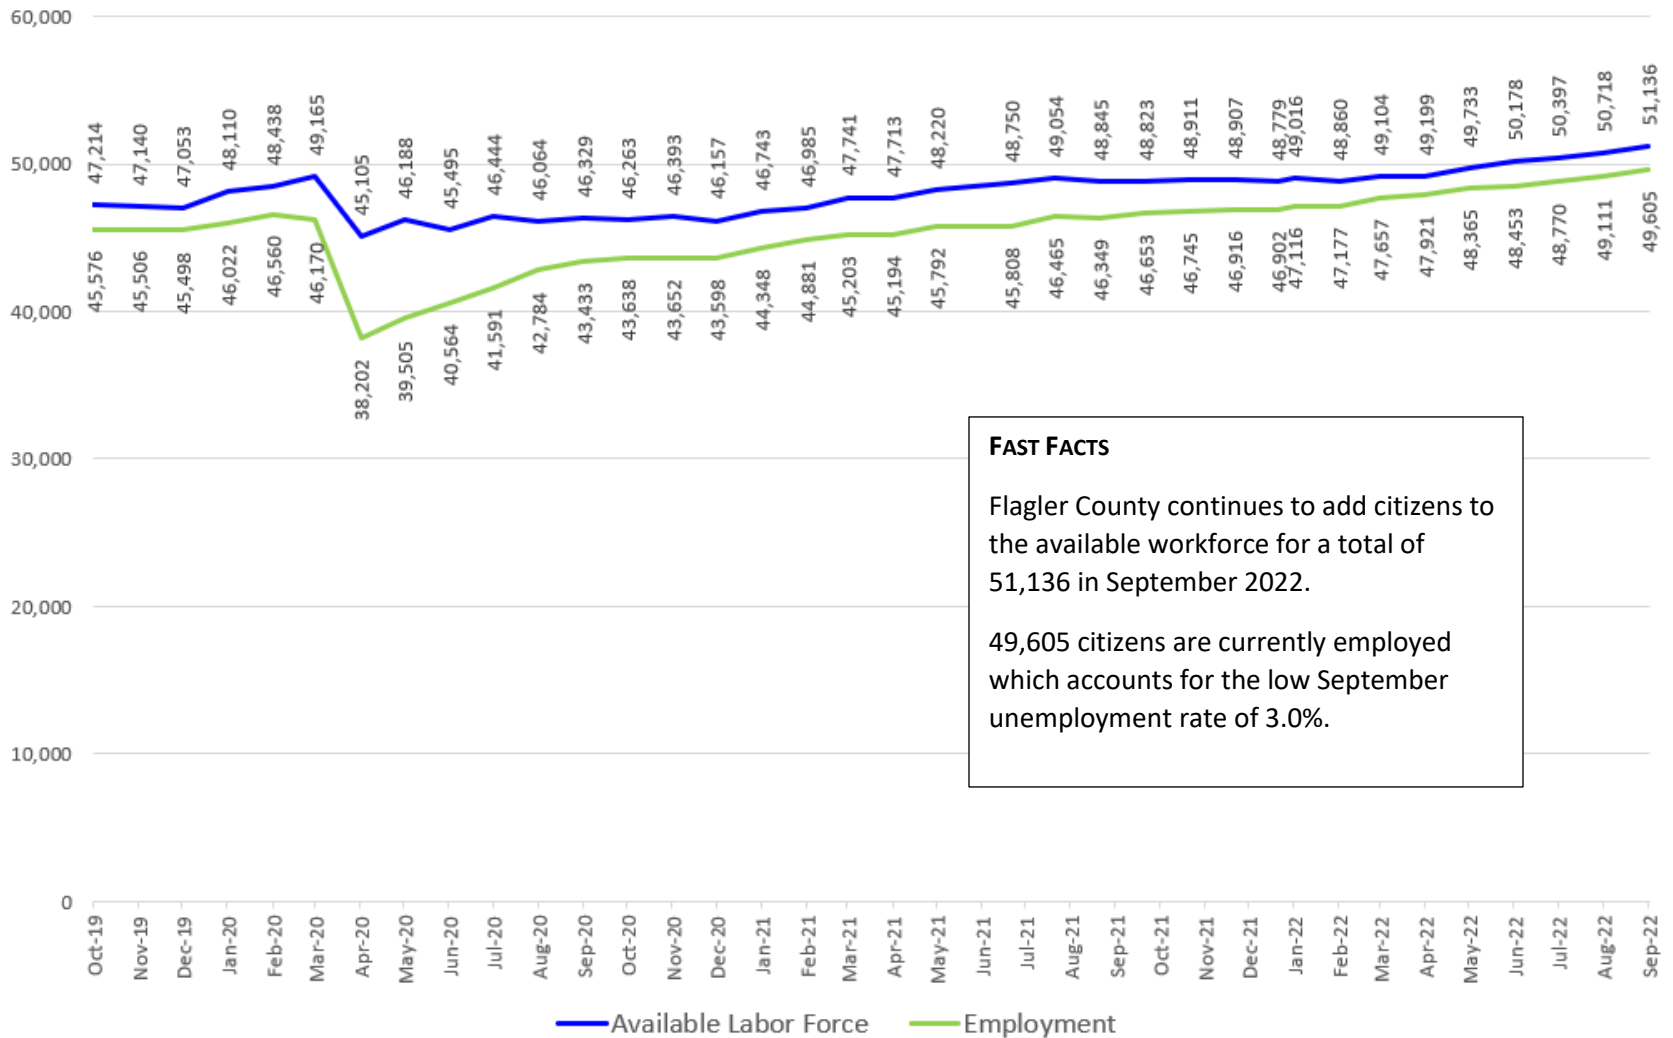

### LABOR FORCE RESIDING IN FLAGLER COUNTY

DATA SOURCE: U.S. DEPARTMENT OF LABOR, BUREAU OF LABOR STATISTICS, LOCAL AREA UNEMPLOYMENT STATISTIC PROGRAM IN COOPERATION WITH THE FLORIDA DEPARTMENT OF ECONOMIC OPPORTUNITY, BUREAU OF WORKFORCE STATISTICS AND ECON

**FAST FACTS**

Flagler County continues to add citizens to the available workforce for a total of 51,136 in September 2022.

49,605 citizens are currently employed which accounts for the low September unemployment rate of 3.0%.