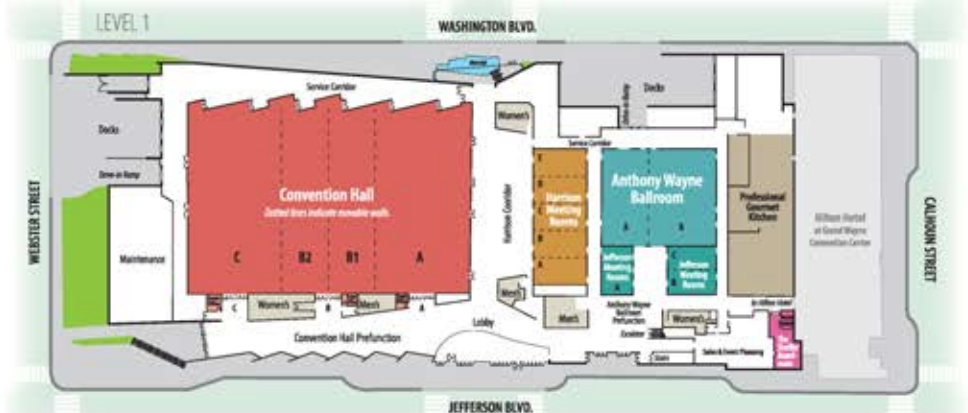

**Arena**  
Spectator Seating: 13,000  
Locker Rooms: 4  
Meeting Rooms: 4

**BACK TO MAP**

**MORE PHOTOS**

# GRAND WAYNE CONVENTION CENTER

Fort Wayne  
INDIANA  
DESTINATION SPORTS

GRAND WAYNE CENTER

## Sports Supported:

Martial Arts, Dance, Cheer,  
Wrestling, Gymnastics,  
Volleyball, Powerlifting, Table  
Tennis, Billiards

The 225,000 sq. ft. Grand Wayne Center is the 2nd largest convention center in Indiana, and is adjoined by two full-service hotels, the Hilton and Courtyard by Marriott, with the Hampton Inn & Suites across the street. Located in the heart of Fort Wayne's connected downtown, enjoy more than 50 restaurants within walking distance as well as entertainment, attractions, and things-to-do for all ages.

## Facility Features:

Total Sq. Ft. 225,000  
30 ft. Ceiling Height  
Non-Union Building  
Connected Public Parking Garage  
Restrooms  
8 Loading Dock Bays  
Arranged seating available  
Catering  
WiFi  
Live Streaming