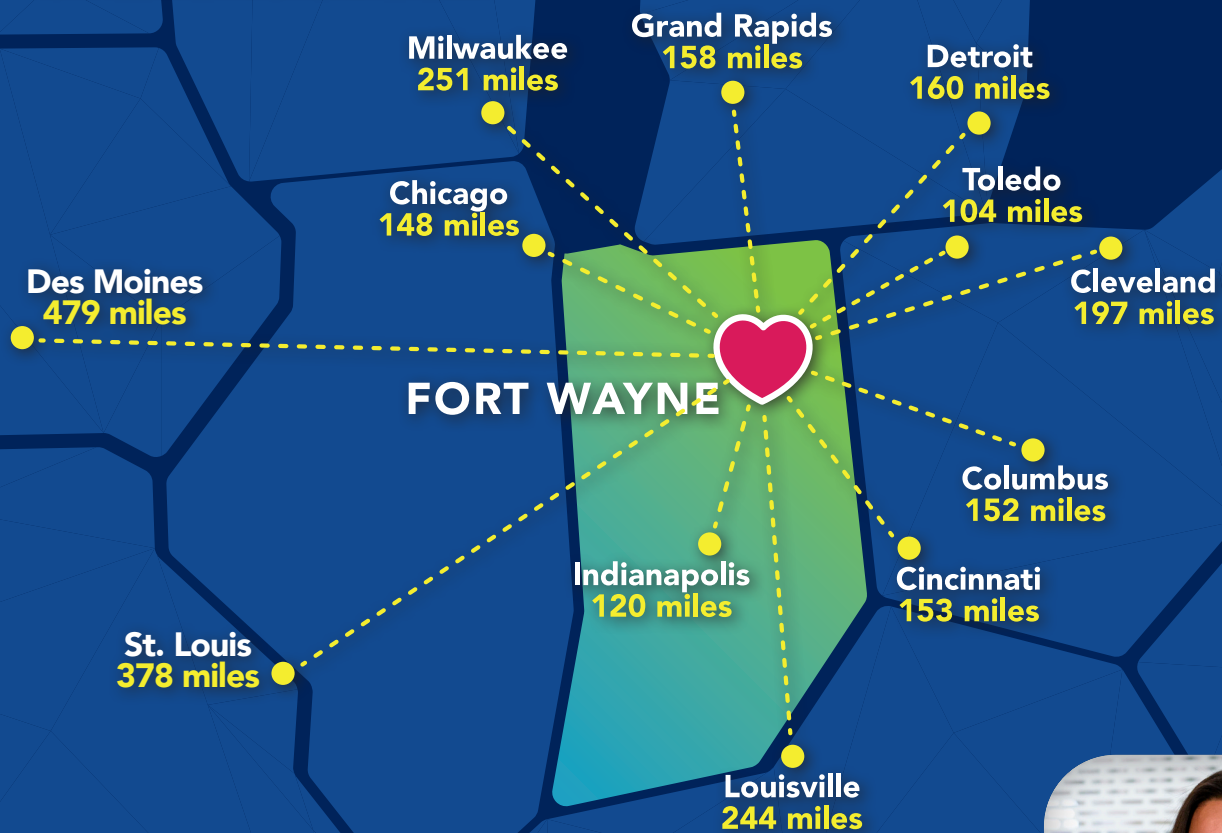

**Fort Wayne**

**INDIANA**

**DESTINATION SPORTS**

# SPORTS FACILITY GUIDE

**HANDS-ON  
LOCAL SUPPORT**

*That's*  
**Fort Wayne**  
INDIANA

# BE THE MVP OF SUCCESSFUL SPORTS PLANNING

- Indiana's second-largest city, located in the heart of the Midwest
- A leader in sport and tournament facilities, offering some of the most innovative spaces in the country!
- Sports development grants available
- Fort Wayne International Airport (FWA) offers non-stop flights from 12 destinations via American, Delta, United and Allegiant – and more than 140 non-stop departures each week. FWA is located just 9 miles from the heart of Downtown Fort Wayne!
- Offering 5,000 hotel rooms and the amenities and services that your group will enjoy – at an average of 15% less than the national cost!

# MAP OF VENUES

-  Venues
-  Hotels