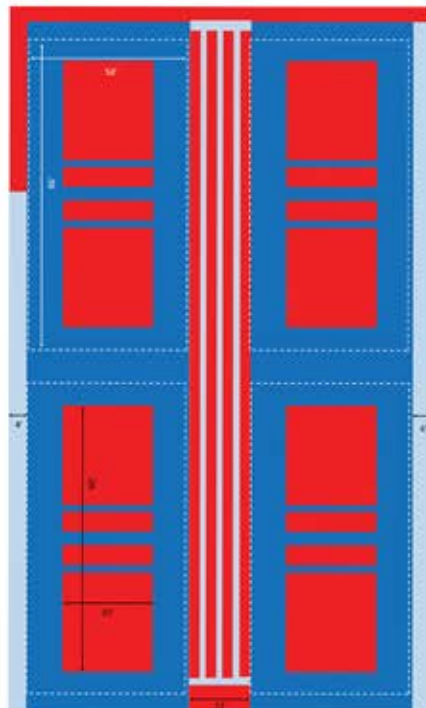

EMPOWERED SPORTS COMPLEX

Sports Supported:

Volleyball, Sand Volleyball,
Pickleball

Empowered Sports Complex is a 90,000 sq. ft. Multi-Sport Facility with Turf, Hard Courts, and Beach Courts, all under one roof. Empowered has the top Indoor & Beach Volleyball, Futsal, and Soccer Training in the area, along with Physical Therapy, Massage Therapy, Sports Chiropractic, and Performance Training.

Facility Features

- Total Sq. Ft: 90,000
- 30 Ft. Ceiling Height
- Locker Rooms
- Restrooms
- On-Site Private Parking: 400
- Scoreboards
- Parkview Ortho Express Clinic
- Mezzanine
- Concessions
- Full-Service Bar
- Wifi

Court-Sport Amenities:

- Total Sq. Ft.: 90,000
- Spectator Seating: 250

[← BACK TO MAP](#)

[MORE PHOTOS](#)