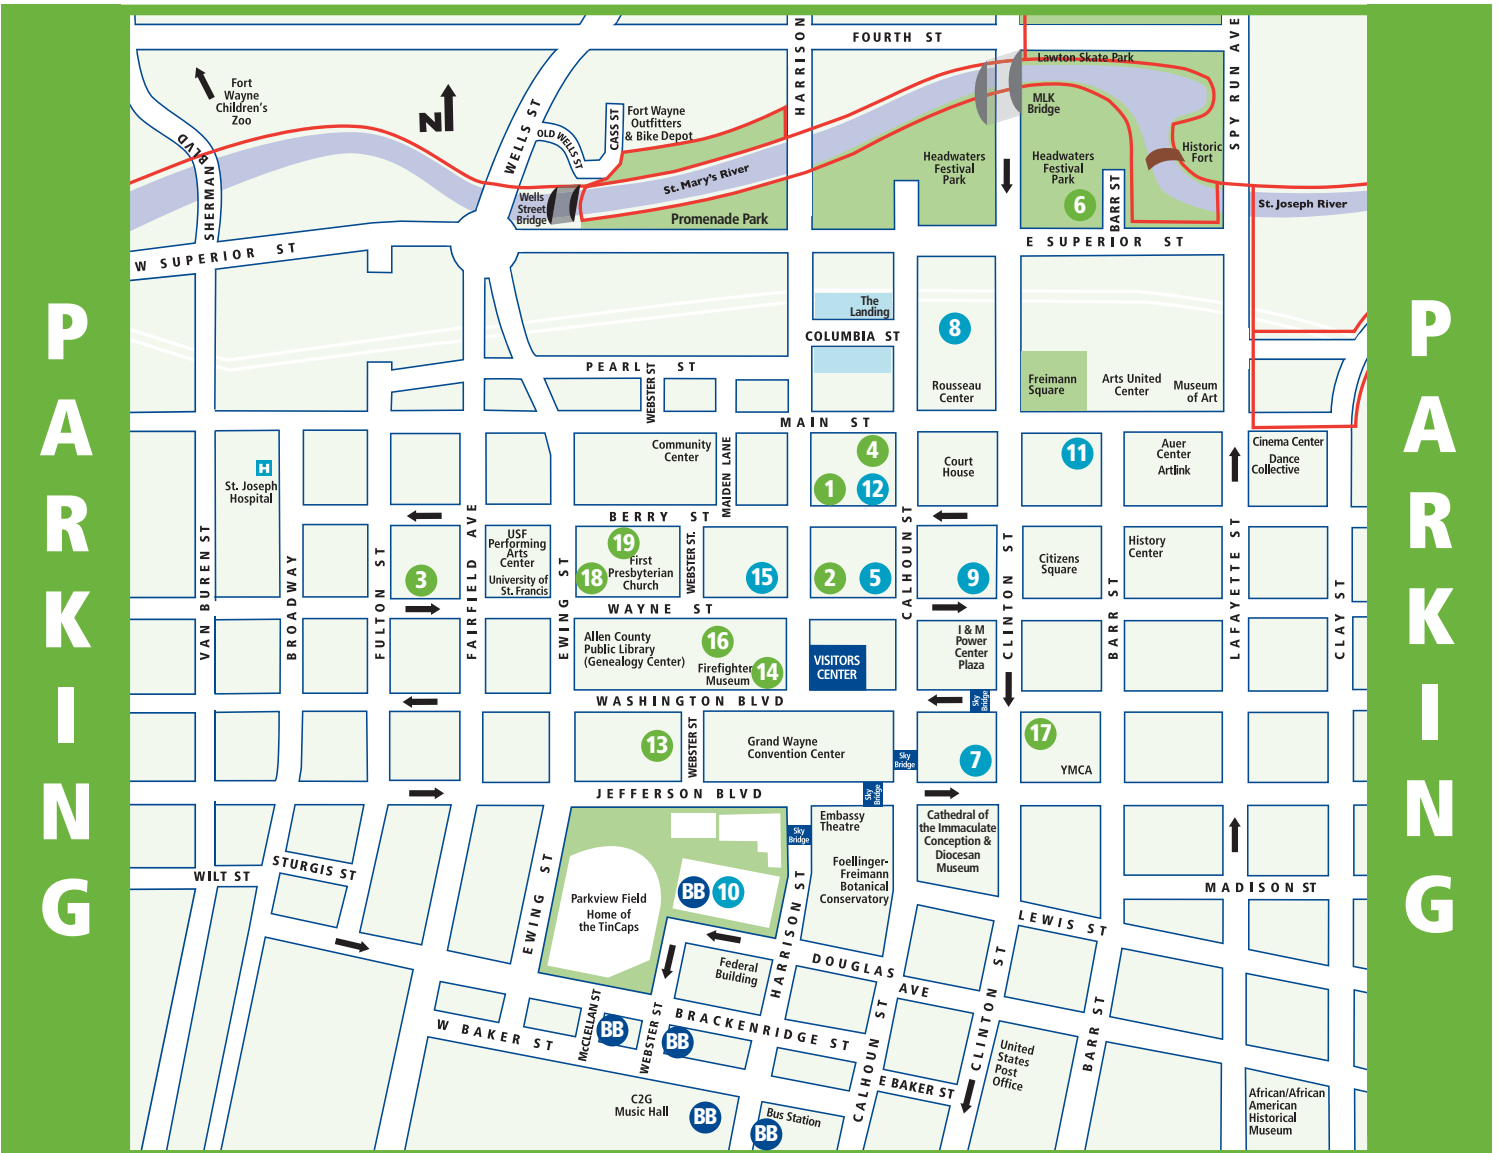

● = Parking Lot ● = Parking Garage

Location	1/2 Hour	1 Hour	Ea. Addl. Hr.	Daily Max	Hours	Clearance
1 120 W. Berry St. - PNC Bank	\$1.00	\$2.00	\$1.00	\$8.00 / \$2.00 weekends / \$5.00 events	Mon. - Fri. 7:30 am - 6:30 pm	
2 132 W. Wayne St.	\$1.00	\$2.00	\$1.00	\$8.00 / \$2.00 weekends / \$5.00 events	Mon. - Fri. 7 am - 5:30 pm	
3 520 W. Wayne St. - Trinity English Lutheran				\$4.00 / \$5.00 events	Drop Box	
4 720 S. Calhoun St. - PNC Bank	\$1.00	\$2.00	\$1.00	\$8.00 / \$2.00 weekends / \$5.00 events	Mon. - Fri. 7 am - 5:30 pm	
5 850 S. Calhoun St. - City Center Garage	\$1.00	\$2.00	\$1.00	\$7.00	24 hr. automated	7'
6 210 Duck St. - Headwaters Park				\$2.00 / Free after 6 pm & weekends / \$5.00 events	Mon. - Fri. 6 am - 6 pm	
7 100 E. Washington Blvd. - Civic Garage	Free	\$1.00	\$1.00	\$8.00 / \$5.00 events	24 hr. automated	7'
8 515 S. Calhoun St. - Plaza Garage	Free	\$1.00	\$1.00	\$7.00 / \$5.00 events	24 hr. automated	7'
9 828 S. Clinton St. - Town Center		\$1.00	\$1.00	\$7.00	24 hr. automated	6' 9"
10 1210 Harrison St. - Harrison Square	Free	\$1.00	\$1.00	\$8.00 / \$5.00 events	24 hr. automated	7'
11 200 E. Main St. - First Source Garage	\$1.00	\$1.75	\$1.00	\$7.00 / \$4.00 events	24 hr. automated	6' 8"
12 110 W. Berry St. - PNC Building	\$1.00	\$2.00	\$0.50	\$7.00	24 hr. automated	6' 5"
13 1014 Webster St. - Library (library visitors only)		\$1.00	\$1.00	\$7.00	24 hr. automated, credit card only	
14 926 S. Harrison St. - Library		\$1.00	\$1.00	\$7.00	24 hr. automated, credit card only	
15 220 W. Wayne St. - Skyline Garage	Free	\$1.00	\$1.00	\$8.00 / \$5.00 events	24 hr. automated	8' 4"
16 219 W. Wayne St. - Library Surface Lot		\$1.00	\$1.00	\$7.00	24 hr. automated	
17 210 E. Washington Blvd. - Masonic Temple				\$4.00 / \$5.00 events	Drop Box	
18 346 W. Wayne St. - First Presbyterian Church	\$1.00	\$2.00	\$1.00	\$4 / \$2 nights & weekends / \$5 events	9 am - 3 pm, cash only	
19 335 W. Berry St. - First Presbyterian Church	\$1.00	\$2.00	\$1.00	\$2.00 nights & weekends / \$5.00 events	9 am - 3 pm, cash only	
BB Baseball Parking - \$4.00						