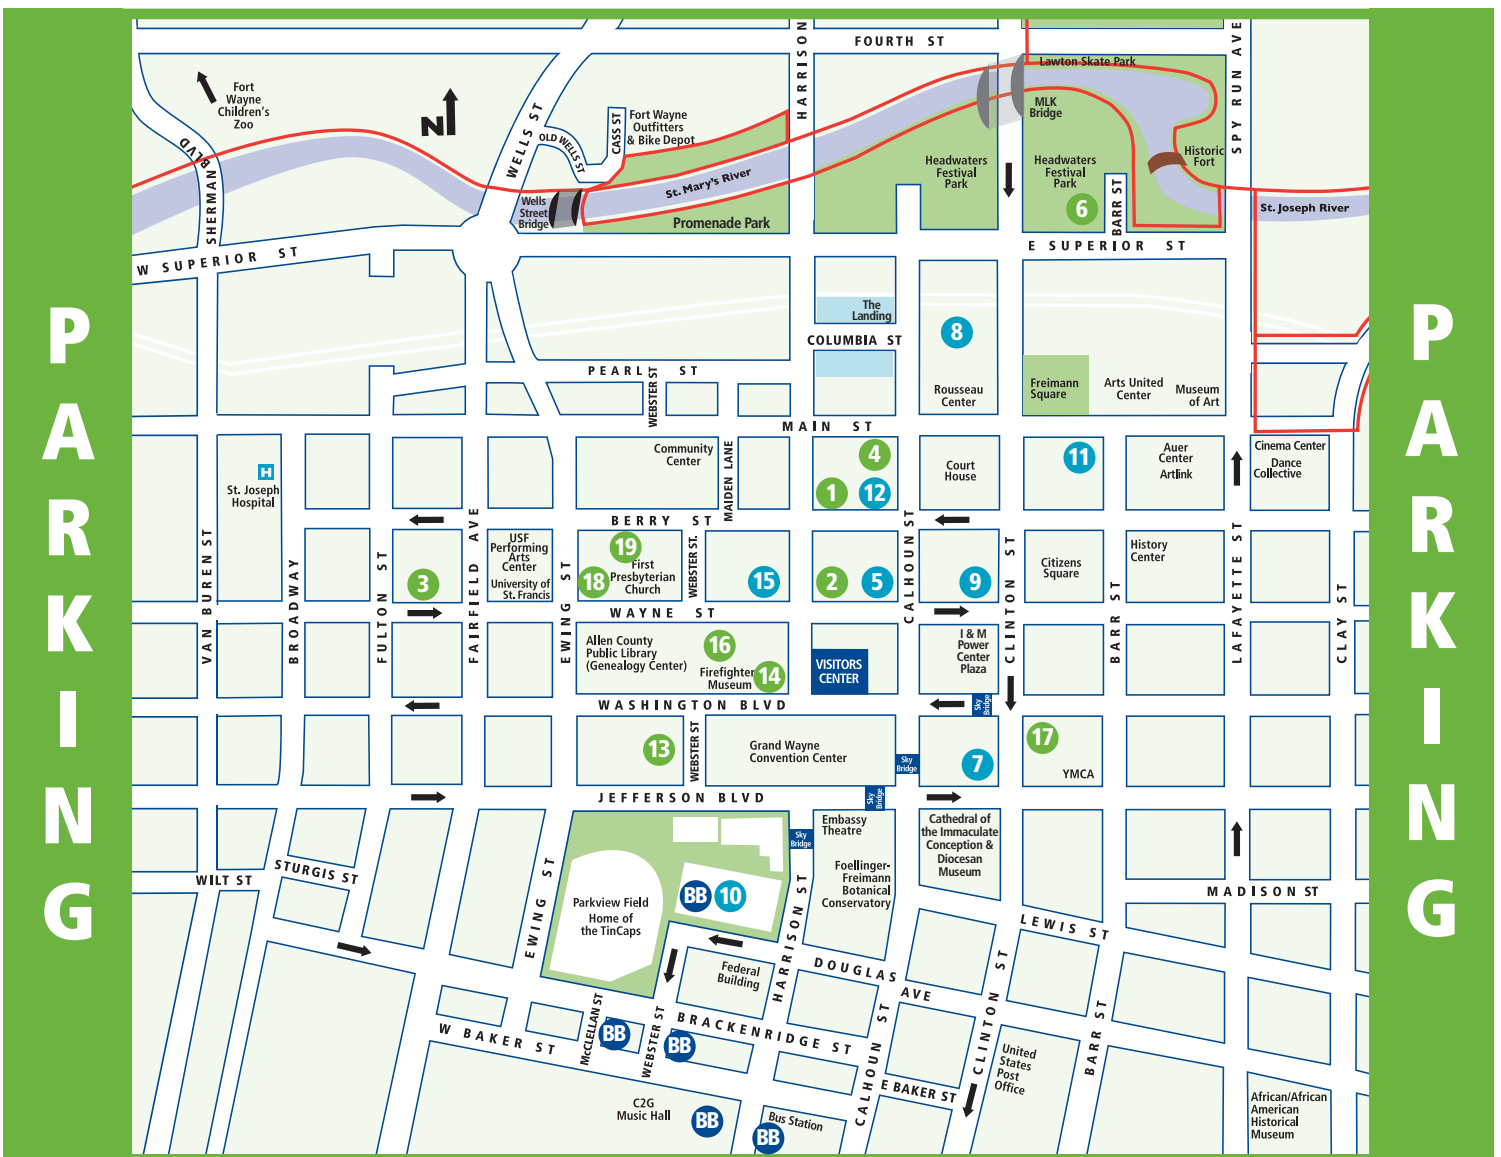

● = Parking Lot ● = Parking Garage

Location	1/2 Hour	1 Hour	Ea. Addl. Hr.	Daily Max	Hours	Clearance
1 120 W. Berry St. - PNC Bank	\$1.00	\$2.00	\$1.00	\$8.00 / \$2.00 weekends / \$5.00 events	Mon. - Fri. 7:30 am - 6:30 pm	
2 132 W. Wayne St.	\$1.00	\$2.00	\$1.00	\$8.00 / \$2.00 weekends / \$5.00 events	Mon. - Fri. 7 am - 5:30 pm	
3 520 W. Wayne St. - Trinity English Lutheran				\$4.00 / \$5.00 events	Drop Box	
4 720 S. Calhoun St. - PNC Bank	\$1.00	\$2.00	\$1.00	\$8.00 / \$2.00 weekends / \$5.00 events	Mon. - Fri. 7 am - 5:30 pm	
5 850 S. Calhoun St. - City Center Garage	\$1.00	\$2.00	\$2.00	\$15.00	24 hr. automated	7'
6 210 Duck St. - Headwaters Park				\$2.00 / Free after 6 pm & weekends / \$5.00 events	Mon. - Fri. 6 am - 6 pm	
7 100 E. Washington Blvd. - Civic Garage	Free	\$1.00	\$1.00	\$8.00 / \$5.00 events	24 hr. automated	7'
8 515 S. Calhoun St. - Plaza Garage	Free	\$1.00	\$1.00	\$7.00 / \$5.00 events	24 hr. automated	7'
9 828 S. Clinton St. - Town Center		\$1.00	\$1.00	\$7.00	24 hr. automated	6' 9"
10 1210 Harrison St. - Harrison Square	Free	\$1.00	\$1.00	\$8.00 / \$5.00 events	24 hr. automated	7'
11 200 E. Main St. - First Source Garage	\$1.00	\$1.75	\$1.00	\$7.00 / \$4.00 events	24 hr. automated	6' 8"
12 110 W. Berry St. - PNC Building	\$1.00	\$2.00	\$0.50	\$7.00	24 hr. automated	6' 5"
13 1014 Webster St. - Library (library visitors only)		\$1.00	\$1.00	\$7.00	24 hr. automated, credit card only	
14 926 S. Harrison St. - Library		\$1.00	\$1.00	\$7.00	24 hr. automated, credit card only	
15 220 W. Wayne St. - Skyline Garage	Free	\$1.00	\$1.00	\$8.00 / \$5.00 events	24 hr. automated	8' 4"
16 219 W. Wayne St. - Library Surface Lot		\$1.00	\$1.00	\$7.00	24 hr. automated	
17 210 E. Washington Blvd. - Masonic Temple				\$4.00 / \$5.00 events	Drop Box	
18 346 W. Wayne St. - First Presbyterian Church	\$1.00	\$2.00	\$1.00	\$4 / \$2 nights & weekends / \$5 events	9 am - 3 pm, cash only	
19 335 W. Berry St. - First Presbyterian Church	\$1.00	\$2.00	\$1.00	\$2.00 nights & weekends / \$5.00 events	9 am - 3 pm, cash only	
BB Baseball Parking - \$4.00						