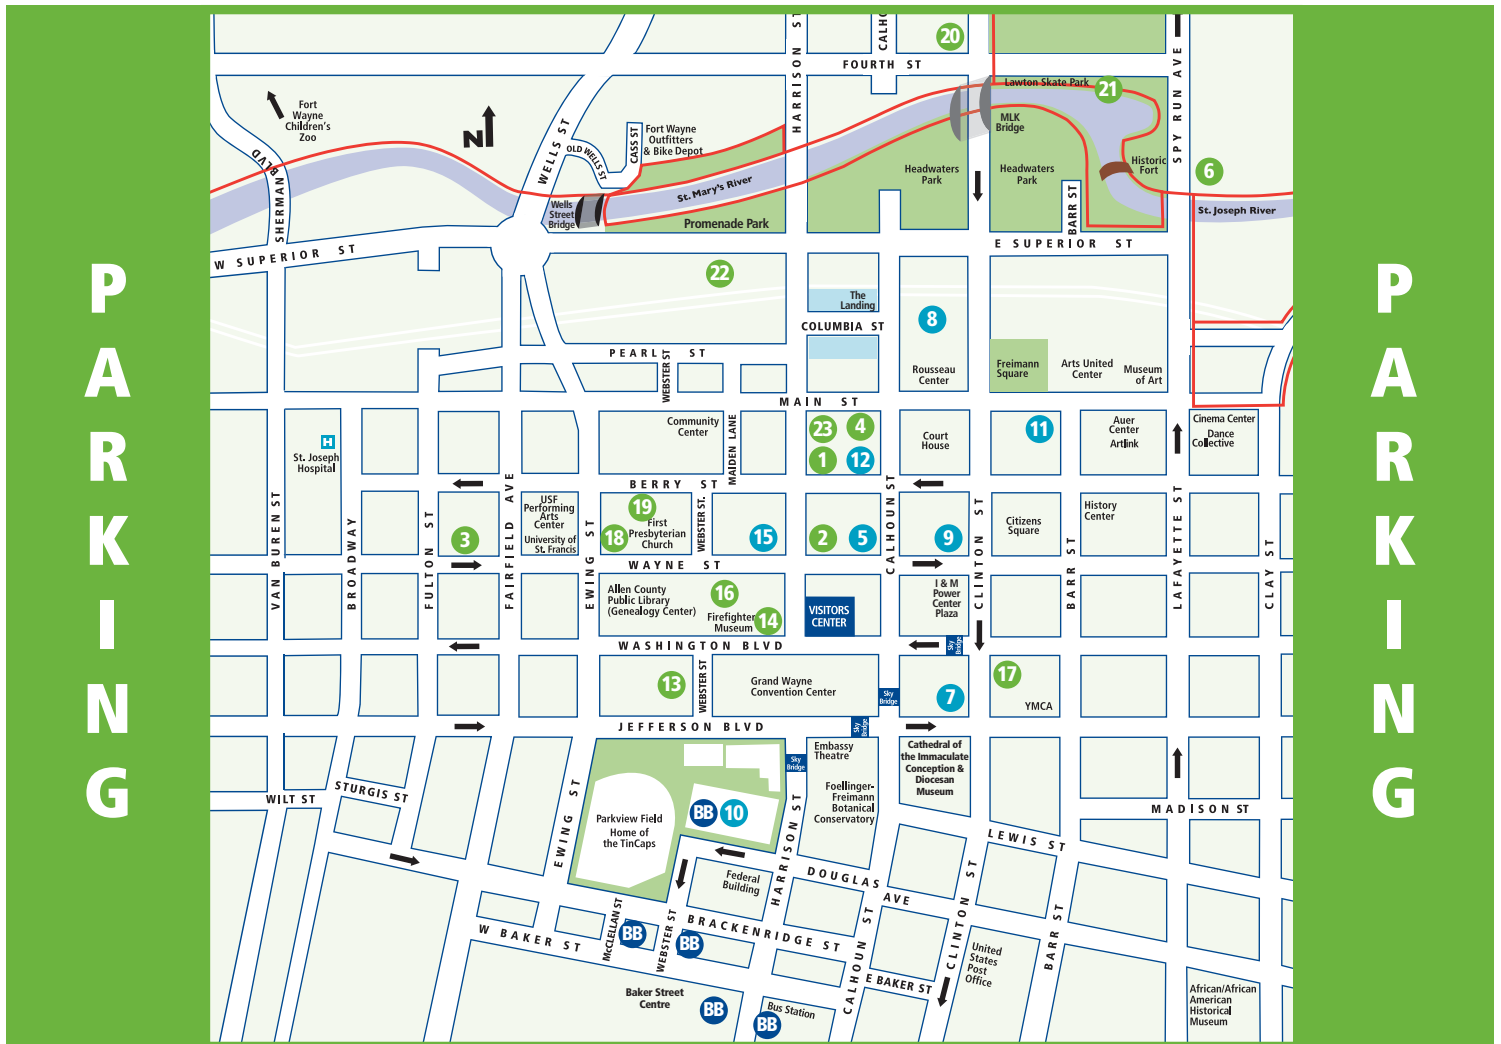

Downtown Public Parking

VisitFortWayne.com/Parking

● = Parking Lot ● = Parking Garage — = Rivergreenway Trails

Location	1/2 Hour	1 Hour	Ea. Addl. Hr.	Daily Max	Hours	Clearance
1 120 W. Berry St. - PNC Bank	\$1.00	\$2.00	\$1.00	\$8.00 / \$2.00 weekends / \$5.00 events	Mon. - Fri. 7:30 am - 6:30 pm	
2 132 W. Wayne St.	\$1.00	\$2.00	\$1.00	\$8.00 / \$2.00 weekends / \$5.00 events	Mon. - Fri. 7 am - 5:30 pm	
3 520 W. Wayne St. - Trinity English Lutheran				\$4.00 / \$5.00 events	Drop Box	
4 720 S. Calhoun St. - PNC Bank	\$1.00	\$2.00	\$1.00	\$8.00 / \$2.00 weekends / \$5.00 events	Mon. - Fri. 7 am - 5:30 pm	
5 850 S. Calhoun St. - City Center Garage	\$1.00	\$2.00	\$2.00	\$15.00	24 hr. automated	7'
6 Spy Run Avenue, across from Old Fort	Free	Free	Free	Special Events TBD	24 hr.	
7 100 E. Washington Blvd. - Civic Garage	Free	\$1.00	\$1.00	\$8.00 / \$5.00 events	24 hr. automated	7'
8 515 S. Calhoun St. - Plaza Garage	\$1.00	\$2.00	\$1.00	\$7.00 / \$5.00 events	24 hr. automated	7'
9 828 S. Clinton St. - Town Center		\$1.00	\$1.00	\$7.00	24 hr. automated	6' 9"
10 1210 Harrison St. - Harrison Square	Free	\$1.00	\$1.00	\$8.00 / \$5.00 events	24 hr. automated	7'
11 200 E. Main St. - First Source Garage	\$1.00	\$1.75	\$1.00	\$7.00 / \$5.00 events	24 hr. automated	6' 8"
12 110 W. Berry St. - PNC Building	\$1.00	\$2.00	\$0.50	\$7.00	24 hr. automated	6' 5"
13 1014 Webster St. - Library (library visitors only)		\$1.00	\$1.00	\$7.00	24 hr. automated, credit card only	
14 926 S. Harrison St. - Library		\$1.00	\$1.00	\$7.00	24 hr. automated, credit card only	
15 220 W. Wayne St. - Skyline Garage	Free	\$1.00	\$1.00	\$8.00 / \$5.00 events	24 hr. automated	8' 4"
16 219 W. Wayne St. - Library Surface Lot		\$1.00	\$1.00	\$7.00	24 hr. automated	
17 210 E. Washington Blvd. - Masonic Temple				\$4.00 / \$5.00 events	Drop Box	
18 346 W. Wayne St. - First Presbyterian Church	\$1.00	\$2.00	\$1.00	\$4 / \$2 nights & weekends / \$5 events	9 am - 3 pm, cash only	
19 335 W. Berry St. - First Presbyterian Church	\$1.00	\$2.00	\$1.00	\$2.00 nights & weekends / \$5.00 events	9 am - 3 pm, cash only	
20 4th St. & Clinton – North River Lot	Free	Free	Free	Special Events TBD	24 hr.	
21 4th St. between Clinton & Spy Run	Free	Free	Free	Special Events TBD	24 hr.	
22 301 W. Superior - Promenade Park				\$5 for first 4 hours, \$8 for 5-8 hours	Mon. - Fri. 7 am - 5 pm	
23 123 W. Main St.	\$1.00	\$2.00	\$1.00	\$8 / \$2 nights & weekends / \$5 events	Mon. - Fri. 7 am - 5:30 pm, cash only	
BB Baseball Parking - \$4.00						