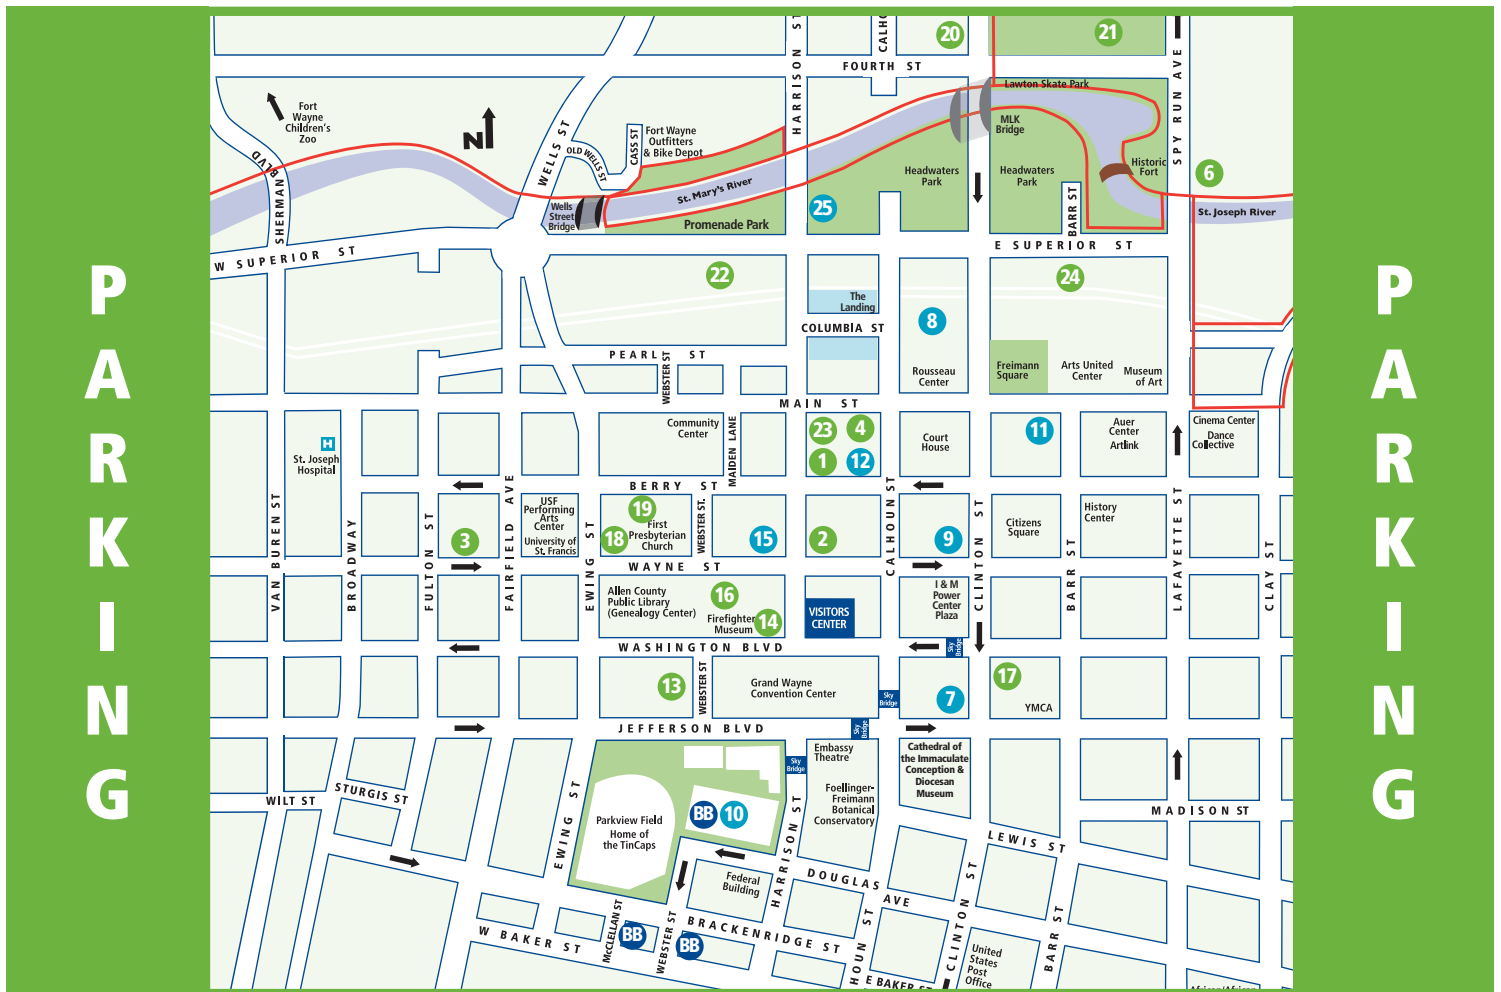

Downtown Public Parking

VisitFortWayne.com/Parking

● = Parking Lot ● = Parking Garage* — = Rivergreenway Trails

Location	1/2 Hour	1 Hour	Ea. Addl. Hr.	Daily Max	Hours
1 120 W. Berry St. - PNC Bank	\$1.00	\$2.00	\$1.00	\$8.00 / \$2.00 weekends / \$5.00 events	Mon. - Fri. 7:30 am - 6:30 pm
2 132 W. Wayne St.	\$1.00	\$2.00	\$1.00	\$8.00 / \$2.00 weekends / \$5.00 events	Mon. - Fri. 7 am - 5:30 pm
3 520 W. Wayne St. - Trinity English Lutheran				\$4.00 / \$5.00 events	Drop Box
4 720 S. Calhoun St. - PNC Bank	\$1.00	\$2.00	\$1.00	\$8.00 / \$2.00 weekends / \$5.00 events	Mon. - Fri. 7 am - 5:30 pm
6 Spy Run Avenue, across from Old Fort	Free	Free	Free	Special Events TBD	24 hr.
7 100 E. Washington Blvd. - Civic Garage	Free	\$1.00	\$1.00	\$8.00 / \$5.00 events	24 hr. automated
8 515 S. Calhoun St. - Plaza Garage	\$1.00	\$2.00	\$1.00	\$7.00 / \$5.00 events	24 hr. automated
9 828 S. Clinton St. - Town Center		\$1.00	\$1.00	\$7.00	24 hr. automated
10 1210 Harrison St. - Harrison Square	Free	\$1.00	\$1.00	\$8.00 / \$5.00 events	24 hr. automated
11 200 E. Main St. - First Source Garage	\$1.00	\$1.75	\$1.00	\$7.00 / \$5.00 events	24 hr. automated
12 110 W. Berry St. - PNC Building	\$1.00	\$2.00	\$0.50	\$7.00	24 hr. automated
13 1014 Webster St. - Library (library visitors only)		\$1.00	\$1.00	\$7.00	24 hr. automated, credit card only
14 926 S. Harrison St. - Library		\$1.00	\$1.00	\$7.00	24 hr. automated, credit card only
15 220 W. Wayne St. - Skyline Garage	Free	\$1.00	\$1.00	\$8.00 / \$5.00 events	24 hr. automated
16 219 W. Wayne St. - Library Surface Lot		\$1.00	\$1.00	\$7.00	24 hr. automated
17 210 E. Washington Blvd. - Masonic Temple				\$4.00 / \$5.00 events	Drop Box
18 346 W. Wayne St. - First Presbyterian Church	\$1.00	\$2.00	\$1.00	\$4 / \$2 nights & weekends / \$5 events	9 am - 3 pm, cash only
19 335 W. Berry St. - First Presbyterian Church	\$1.00	\$2.00	\$1.00	\$2.00 nights & weekends / \$5.00 events	9 am - 3 pm, cash only
20 4th St. & Clinton - North River Lot	Free	Free	Free	Special Events TBD	24 hr.
21 4th St. between Clinton & Spy Run	Free	Free	Free	Special Events TBD	24 hr.
22 301 W. Superior - Promenade Park				\$5 for first 4 hours, \$8 for 5-8 hours, free nights & weekends	Mon. - Fri. 7 am - 5 pm
23 123 W. Main St.	\$1.00	\$2.00	\$1.00	\$8 / \$2 nights & weekends / \$5 events	Mon. - Fri. 7 am - 5:30 pm, cash only
24 Superior & Barr					Open to public evenings & weekends
25 Riverfront at Promenade Park	Free	\$1.00	\$1.00	\$8.00 / \$5.00 events	24 hr. automated, credit card only
BB Baseball Parking - \$5.00					