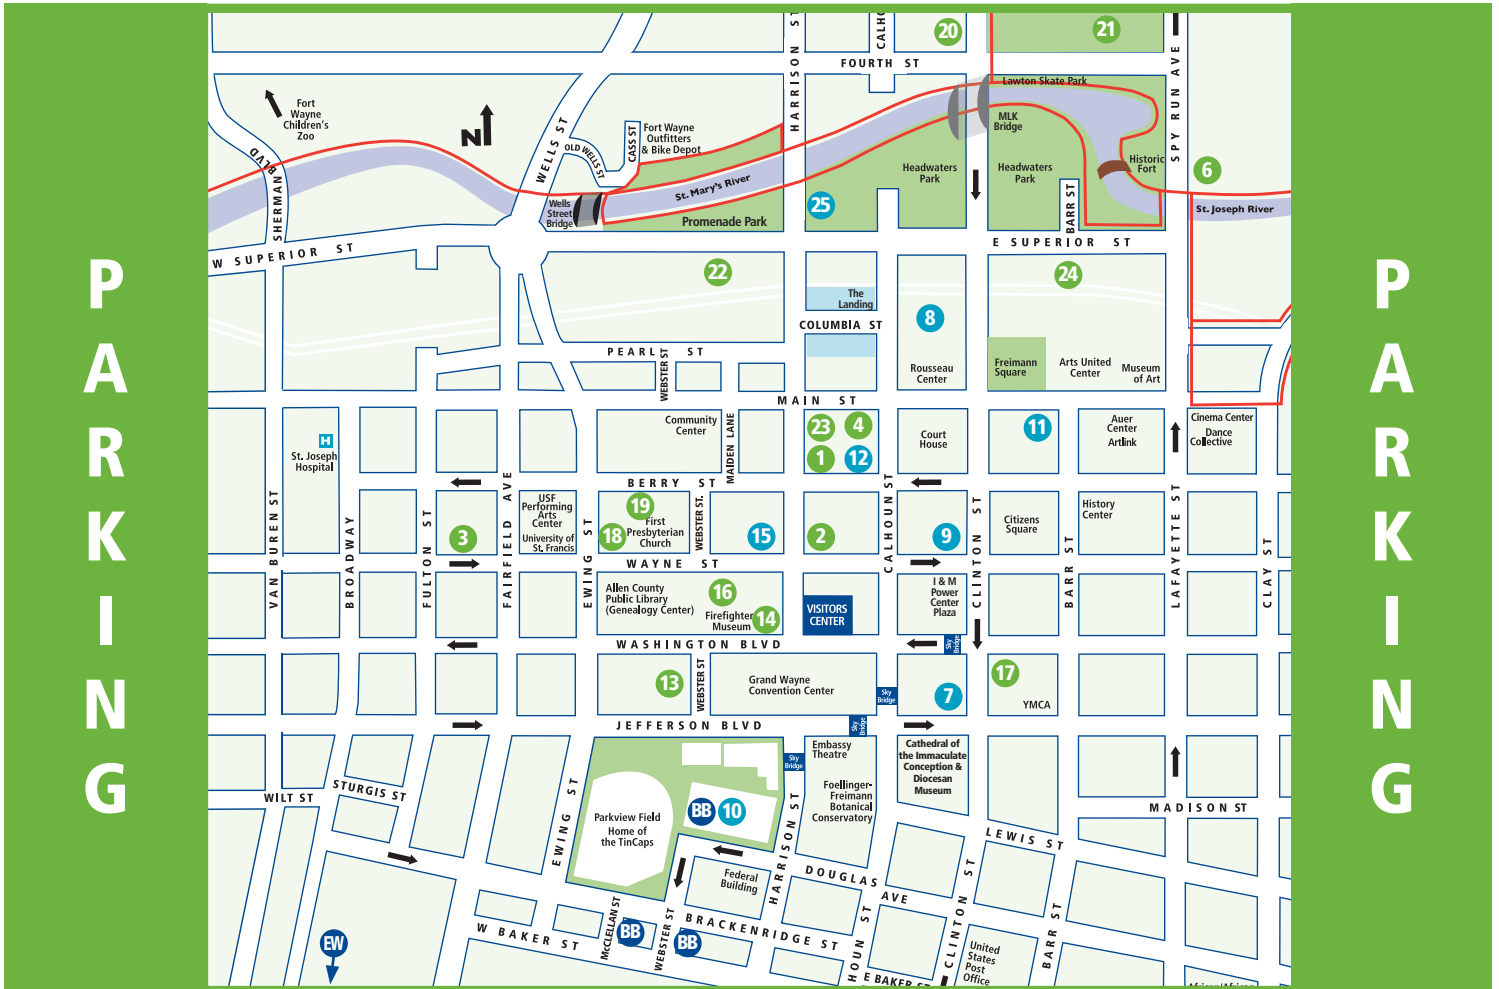

# Downtown Public Parking

VisitFortWayne.com/Parking

● = Parking Lot ● = Parking Garage — = Rivergreenway Trails

Location	1/2 Hour	1 Hour	Ea. Addl. Hr.	Daily Max	Hours
1 120 W. Berry St. - PNC Bank	\$1.00	\$2.00	\$1.00	\$8.00 / \$2.00 weekends / \$5.00 events	Mon. - Fri. 7:30 am - 6:30 pm
2 132 W. Wayne St.	\$1.00	\$2.00	\$1.00	\$8.00 / \$2.00 weekends / \$5.00 events	Mon. - Fri. 7 am - 5:30 pm
3 520 W. Wayne St. - Trinity English Lutheran				\$4.00 / \$5.00 events	Drop Box
4 720 S. Calhoun St. - PNC Bank	\$1.00	\$2.00	\$1.00	\$8.00 / \$2.00 weekends / \$5.00 events	Mon. - Fri. 7 am - 5:30 pm
6 Spy Run Avenue, across from Old Fort	Free	Free	Free	Special Events TBD	24 hr.
7 100 E. Washington Blvd. - Civic Garage	\$1.00	\$2.00	\$1.00	\$8.00 / \$5.00 events	24 hr. automated
8 515 S. Calhoun St. - Plaza Garage	\$1.00	\$2.00	\$1.00	\$7.00 / \$5.00 events	24 hr. automated
9 828 S. Clinton St. - Town Center		\$1.00	\$1.00	\$7.00	24 hr. automated
10 1210 Harrison St. - Harrison Square	\$1.00	\$2.00	\$1.00	\$8.00 / \$5.00 events	24 hr. automated
11 200 E. Main St. - First Source Garage	\$1.00	\$1.75	\$1.00	\$7.00 / \$5.00 events	24 hr. automated
12 110 W. Berry St. - PNC Building	\$1.00	\$2.00	\$0.50	\$7.00	24 hr. automated
13 1014 Webster St. - Library (library visitors only)		\$1.00	\$1.00	\$7.00	24 hr. automated, credit card only
14 926 S. Harrison St. - Library		\$1.00	\$1.00	\$7.00	24 hr. automated, credit card only
15 220 W. Wayne St. - Skyline Garage	\$1.00	\$2.00	\$1.00	\$8.00 / \$5.00 events	24 hr. automated
16 219 W. Wayne St. - Library Surface Lot		\$1.00	\$1.00	\$7.00	24 hr. automated
17 210 E. Washington Blvd. - Masonic Temple				\$8.00 / \$5.00 events	Drop Box
18 346 W. Wayne St. - First Presbyterian Church	\$1.00	\$2.00	\$1.00	\$4 / \$2 nights & weekends / \$5 events	9 am - 3 pm, cash only
19 335 W. Berry St. - First Presbyterian Church	\$1.00	\$2.00	\$1.00	\$2.00 nights & weekends / \$5.00 events	9 am - 3 pm, cash only
20 4th St. & Clinton - North River Lot	Free	Free	Free	Special Events TBD	24 hr.
21 4th St. between Clinton & Spy Run	Free	Free	Free	Special Events TBD	24 hr.
22 301 W. Superior - Promenade Park				\$5 for first 4 hours, \$8 for 5-8 hours, free nights & weekends	Mon. - Fri. 7 am - 5 pm
23 123 W. Main St.	\$1.00	\$2.00	\$1.00	\$8 / \$2 nights & weekends / \$5 events	Mon. - Fri. 7 am - 5:30 pm, cash only
24 Freimann Square		\$1.00		Metered Parking	Open to public evenings & weekends
25 Riverfront at Promenade Park	\$1.00	\$2.00	\$1.00	\$8.00 / \$5.00 events	24 hr. automated, credit card only
BB Baseball Parking - \$5.00					
EW Electric Works	Free	Free	After 2 hrs., \$1/hr.	\$12	24 hr. automated, credit card only