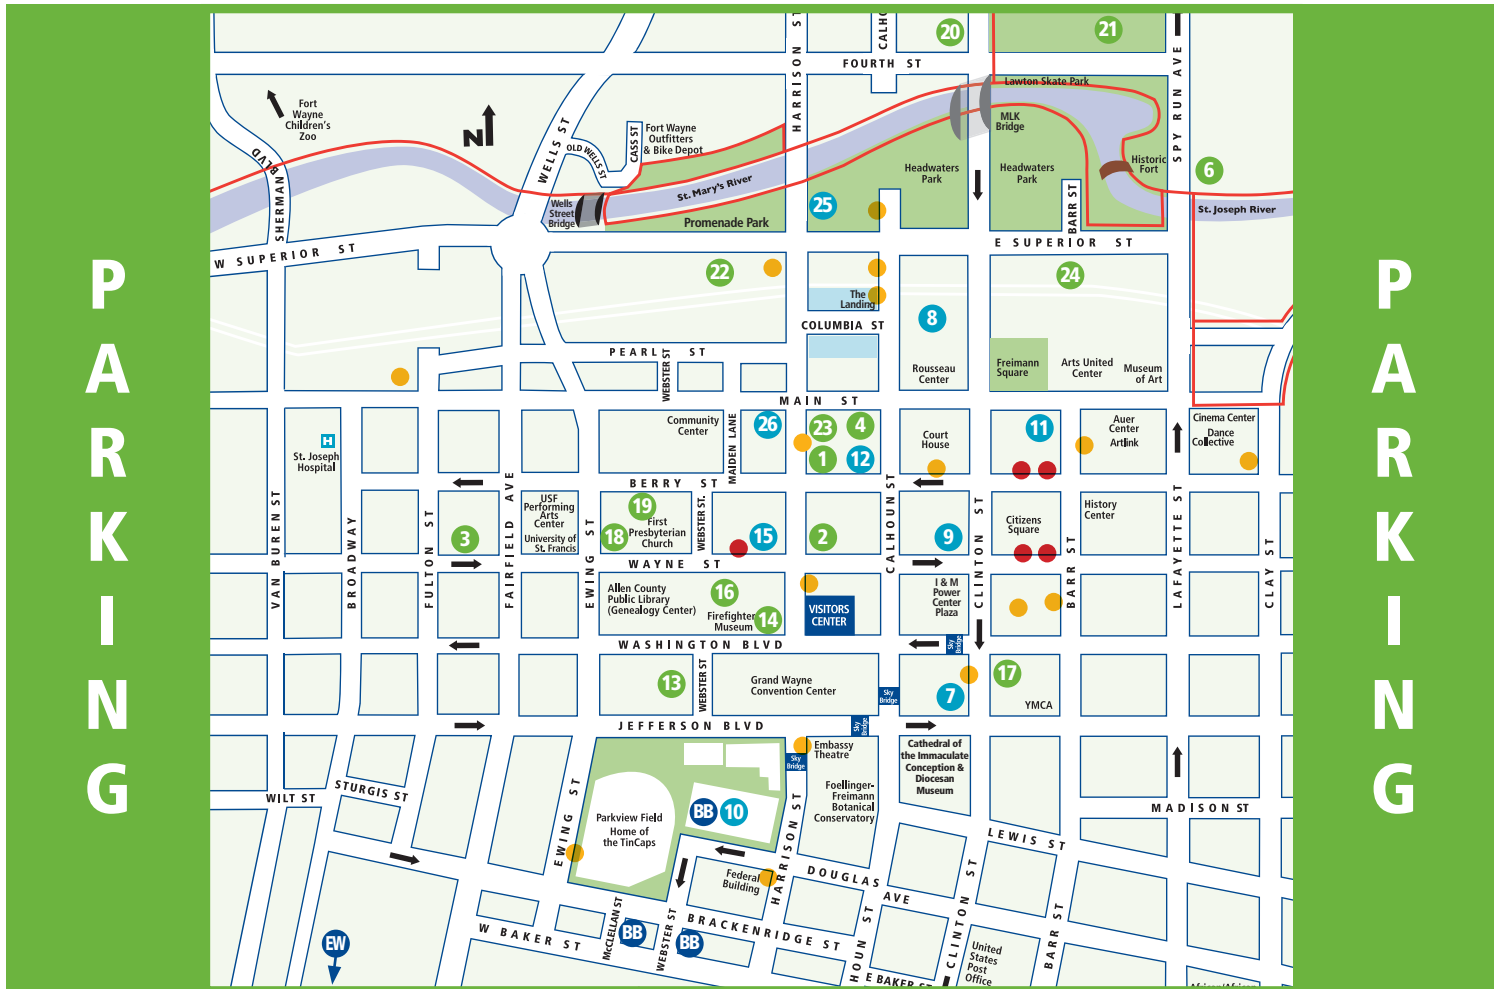

Downtown Public Parking

VisitFortWayne.com/Parking

● = Parking Lot ● = Parking Garage — = Rivergreenway Trails ● = EV Parking Available ● = ADA Street Parking

Location	1/2 Hour	1 Hour	Ea. Addl. Hr.	Daily Max	Hours
1 120 W. Berry St. - PNC Bank	\$1.00	\$2.00	\$1.00	\$8.00 / \$2.00 weekends / \$5.00 events	Mon. - Fri. 7:30 am - 6:30 pm
2 132 W. Wayne St.	\$1.00	\$2.00	\$1.00	\$8.00 / \$2.00 weekends / \$5.00 events	Mon. - Fri. 7 am - 5:30 pm
3 520 W. Wayne St. - Trinity English Lutheran				\$4.00 / \$5.00 events	Drop Box
4 720 S. Calhoun St. - PNC Bank	\$1.00	\$2.00	\$1.00	\$8.00 / \$2.00 weekends / \$5.00 events	Mon. - Fri. 7 am - 5:30 pm
6 Spy Run Avenue, across from Old Fort	Free	Free	Free	Special Events TBD	24 hr.
7 100 E. Washington Blvd. - Civic Garage	\$1.00	\$2.00	\$1.00	\$8.00 / \$5.00 events	24 hr. automated
8 515 S. Calhoun St. - Plaza Garage	\$1.00	\$2.00	\$1.00	\$7.00 / \$5.00 events	24 hr. automated
9 828 S. Clinton St. - Town Center		\$1.00	\$1.00	\$7.00	24 hr. automated
10 1210 Harrison St. - Harrison Square	\$1.00	\$2.00	\$1.00	\$8.00 / \$5.00 events	24 hr. automated
11 200 E. Main St. - First Source Garage	\$1.00	\$1.75	\$1.00	\$7.00 / \$5.00 events	24 hr. automated
12 110 W. Berry St. - PNC Building	\$1.00	\$2.00	\$0.50	\$7.00	24 hr. automated
13 1014 Webster St. - Library (library visitors only)		\$1.00	\$1.00	\$7.00	24 hr. automated, credit card only
14 926 S. Harrison St. - Library		\$1.00	\$1.00	\$7.00	24 hr. automated, credit card only
15 220 W. Wayne St. - Skyline Garage	\$1.00	\$2.00	\$1.00	\$8.00 / \$5.00 events	24 hr. automated
16 219 W. Wayne St. - Library Surface Lot		\$1.00	\$1.00	\$7.00	24 hr. automated
17 210 E. Washington Blvd. - Masonic Temple				\$8.00 / \$5.00 events	Drop Box
18 346 W. Wayne St. - First Presbyterian Church	\$1.00	\$2.00	\$1.00	\$4 / \$2 nights & weekends / \$5 events	9 am - 3 pm, cash only
19 335 W. Berry St. - First Presbyterian Church	\$1.00	\$2.00	\$1.00	\$2.00 nights & weekends / \$5.00 events	9 am - 3 pm, cash only
20 4th St. & Clinton - North River Lot	Free	Free	Free	Special Events TBD	24 hr.
21 4th St. between Clinton & Spy Run	Free	Free	Free	Special Events TBD	24 hr.
22 301 W. Superior - Promenade Park				\$5 for first 4 hours, \$8 for 5-8 hours, free nights & weekends	Mon. - Fri. 7 am - 5 pm
23 123 W. Main St.	\$1.00	\$2.00	\$1.00	\$8 / \$2 nights & weekends / \$5 events	Mon. - Fri. 7 am - 5:30 pm, cash only
24 Freimann Square		\$1.00		Metered Parking	Open to public evenings & weekends
25 Riverfront at Promenade Park	\$1.00	\$2.00	\$1.00	\$8.00 / \$5.00 events	24 hr. automated, credit card only
26 STAR Financial	\$1.00	\$2.00	\$1.00		24 hr. automated, credit card only
BB Baseball Parking - \$5.00					
EW Electric Works	Free	Free	After 2 hrs., \$1/hr.	\$12	24 hr. automated, credit card only