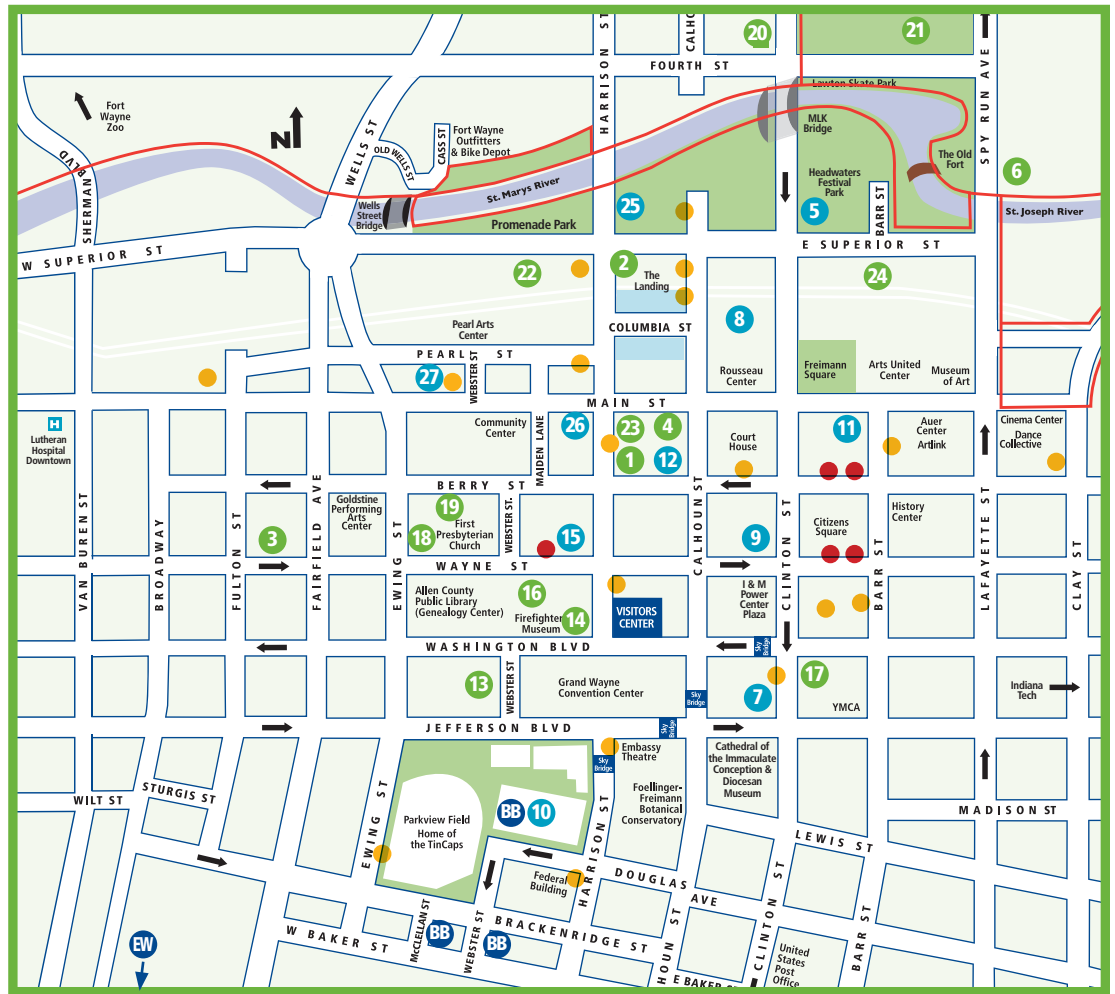

Correct at time of printing. Availability & Rates subject to change during special events. The majority of these lots are credit card only.

Location	1/2 Hour	1 Hour	Ea. Addl. Hr.	Daily Max	Hours
1 120 W. Berry St. - PNC Bank	\$1	\$2	\$1	\$8 / \$2 weekends / \$5 events	Mon. - Fri. 7:30 am - 6:30 pm
2 555 S. Harrison				\$5 for first 4 hours / \$10 daily max	24 hr. automated
3 520 W. Wayne St. - Trinity English Lutheran				\$4 / \$5 events	Drop Box
4 720 S. Calhoun St. - PNC Bank	\$1	\$3	\$2	\$12	24 hr.
5 Lofts at Headwaters Park Garage	\$1	\$2	\$1	\$8 / \$6 events	24 hr. automated, credit card only
6 Spy Run Avenue, across from Old Fort	Free	Free	Free	Special Events TBD	24 hr.
7 100 E. Washington Blvd. - Civic Garage	\$1	\$2	\$1	\$8 / \$6 events	24 hr. automated
8 515 S. Calhoun St. - Plaza Garage	\$1	\$2	\$1	\$7 / \$6 events	24 hr. automated
9 828 S. Clinton St. - Town Center		\$1	\$1	\$7	24 hr. automated
10 1210 Harrison St. - Harrison Square	\$1	\$2	\$1	\$8 / \$6 events	24 hr. automated
11 200 E. Main St. - First Source Garage	\$1	\$1.75	\$1	\$7 / \$6 events	24 hr. automated
12 110 W. Berry St. - PNC Building	\$1	\$2	\$.50	\$7	24 hr. automated
13 1014 Webster St. - Library (library visitors only)		\$1	\$1	\$7	24 hr. automated, credit card only
14 926 S. Harrison St. - Library		\$1	\$1	\$7	24 hr. automated, credit card only
15 220 W. Wayne St. - Skyline Garage	\$1	\$2	\$1	\$8 / \$6 events	24 hr. automated
16 219 W. Wayne St. - Library Surface Lot		\$1	\$1	\$7	24 hr. automated
17 210 E. Washington Blvd. - Masonic Temple	\$1	\$2	\$1	\$8 / \$6 events	Drop Box
18 346 W. Wayne St. - First Presbyterian Church	\$1	\$2	\$1	\$4 / \$2 nights & weekends / \$5 events	9 am - 3 pm, cash only
19 335 W. Berry St. - First Presbyterian Church	\$1	\$2	\$1	\$2 nights & weekends / \$5 events	9 am - 3 pm, cash only
20 4th St. & Clinton - North River Lot	Free	Free	Free	Special Events TBD	24 hr.
21 4th St. between Clinton & Spy Run	Free	Free	Free	Special Events TBD	24 hr.
22 301 W. Superior - Promenade Park				\$5 for first 4 hours, \$8 for 5-8 hours, free nights & weekends	Mon. - Fri. 7 am - 5 pm
23 123 W. Main St.	\$1	\$2	\$1	\$8 / \$2 nights & weekends / \$5 events	Mon. - Fri. 7 am - 5:30 pm, cash only
24 Freimann Square		\$1		Metered Parking	Open to public evenings & weekends
25 Riverfront at Promenade Park	\$1	\$2	\$1	\$8 / \$6 events	24 hr. automated, credit card only
26 STAR Financial	\$1	\$2	\$1	\$8 / \$6 events	24 hr. automated, credit card only
27 Pearl Arts - 350 Pearl St.	Free	Free	Free	Special Events TBD	
BB Baseball Parking - \$6.00					
EW Electric Works	Free	Free	After 2 hrs., \$1/hr.	\$12	24 hr. automated, credit card only