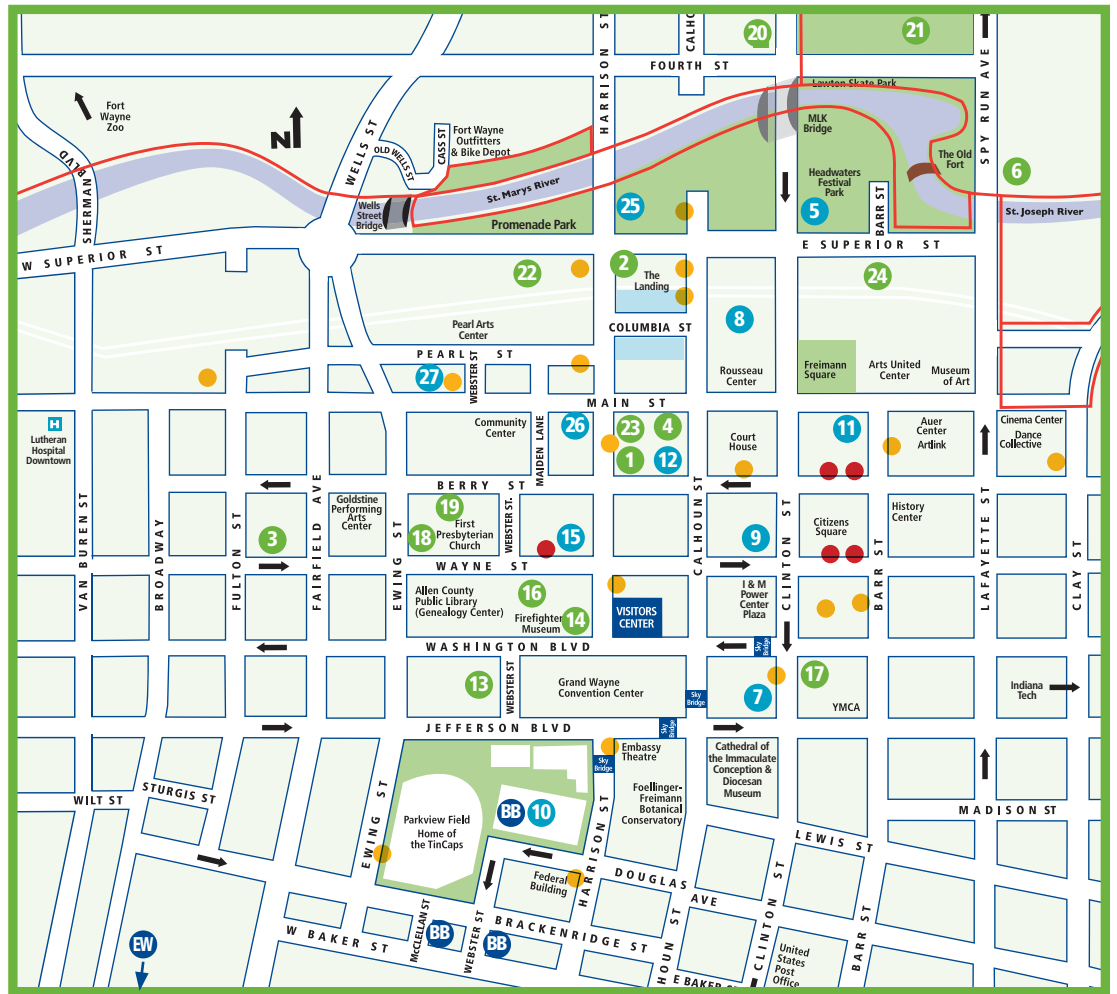

Correct at time of printing. Availability & Rates subject to change during special events. The majority of these lots are credit card only.

| Location | 1/2 Hour | 1 Hour | Ea. Addl. Hr. | Daily Max | Hours |
|---|----------|--------|-----------------------|--|---------------------------------------|
| 1 120 W. Berry St. - PNC Bank | \$1 | \$2 | \$1 | \$8 / \$2 weekends / \$5 events | Mon. - Fri. 7:30 am - 6:30 pm |
| 2 555 S. Harrison | | | | \$5 for first 4 hours / \$10 daily max | 24 hr. automated |
| 3 520 W. Wayne St. - Trinity English Lutheran | | | | \$4 / \$5 events | Drop Box |
| 4 720 S. Calhoun St. - PNC Bank | \$1 | \$3 | \$2 | \$12 | 24 hr. |
| 5 Lofts at Headwaters Park Garage | \$1 | \$2 | \$1 | \$8 / \$6 events | 24 hr. automated, credit card only |
| 6 Spy Run Avenue, across from Old Fort | Free | Free | Free | Special Events TBD | 24 hr. |
| 7 100 E. Washington Blvd. - Civic Garage | \$1 | \$2 | \$1 | \$8 / \$6 events | 24 hr. automated |
| 8 515 S. Calhoun St. - Plaza Garage | \$1 | \$2 | \$1 | \$7 / \$6 events | 24 hr. automated |
| 9 828 S. Clinton St. - Town Center | | \$1 | \$1 | \$7 | 24 hr. automated |
| 10 1210 Harrison St. - Harrison Square | \$1 | \$2 | \$1 | \$8 / \$6 events | 24 hr. automated |
| 11 200 E. Main St. - First Source Garage | \$1 | \$1.75 | \$1 | \$7 / \$6 events | 24 hr. automated |
| 12 110 W. Berry St. - PNC Building | \$1 | \$2 | \$.50 | \$7 | 24 hr. automated |
| 13 1014 Webster St. - Library (library visitors only) | | \$1 | \$1 | \$7 | 24 hr. automated, credit card only |
| 14 926 S. Harrison St. - Library | | \$1 | \$1 | \$7 | 24 hr. automated, credit card only |
| 15 220 W. Wayne St. - Skyline Garage | \$1 | \$2 | \$1 | \$8 / \$6 events | 24 hr. automated |
| 16 219 W. Wayne St. - Library Surface Lot | | \$1 | \$1 | \$7 | 24 hr. automated |
| 17 210 E. Washington Blvd. - Masonic Temple | \$1 | \$2 | \$1 | \$8 / \$6 events | Drop Box |
| 18 346 W. Wayne St. - First Presbyterian Church | \$1 | \$2 | \$1 | \$4 / \$2 nights & weekends / \$5 events | 9 am - 3 pm, cash only |
| 19 335 W. Berry St. - First Presbyterian Church | \$1 | \$2 | \$1 | \$2 nights & weekends / \$5 events | 9 am - 3 pm, cash only |
| 20 4th St. & Clinton - North River Lot | Free | Free | Free | Special Events TBD | 24 hr. |
| 21 4th St. between Clinton & Spy Run | Free | Free | Free | Special Events TBD | 24 hr. |
| 22 301 W. Superior - Promenade Park | | | | \$5 for first 4 hours, \$8 for 5-8 hours, free nights & weekends | Mon. - Fri. 7 am - 5 pm |
| 23 123 W. Main St. | \$1 | \$2 | \$1 | \$8 / \$2 nights & weekends / \$5 events | Mon. - Fri. 7 am - 5:30 pm, cash only |
| 24 Freimann Square | | \$1 | | Metered Parking | Open to public evenings & weekends |
| 25 Riverfront at Promenade Park | \$1 | \$2 | \$1 | \$8 / \$6 events | 24 hr. automated, credit card only |
| 26 STAR Financial | \$1 | \$2 | \$1 | \$8 / \$6 events | 24 hr. automated, credit card only |
| 27 Pearl Arts - 350 Pearl St. | Free | Free | Free | Special Events TBD | |
| BB Baseball Parking - \$5.00 | | | | | |
| EW Electric Works | Free | Free | After 2 hrs., \$1/hr. | \$12 | 24 hr. automated, credit card only |