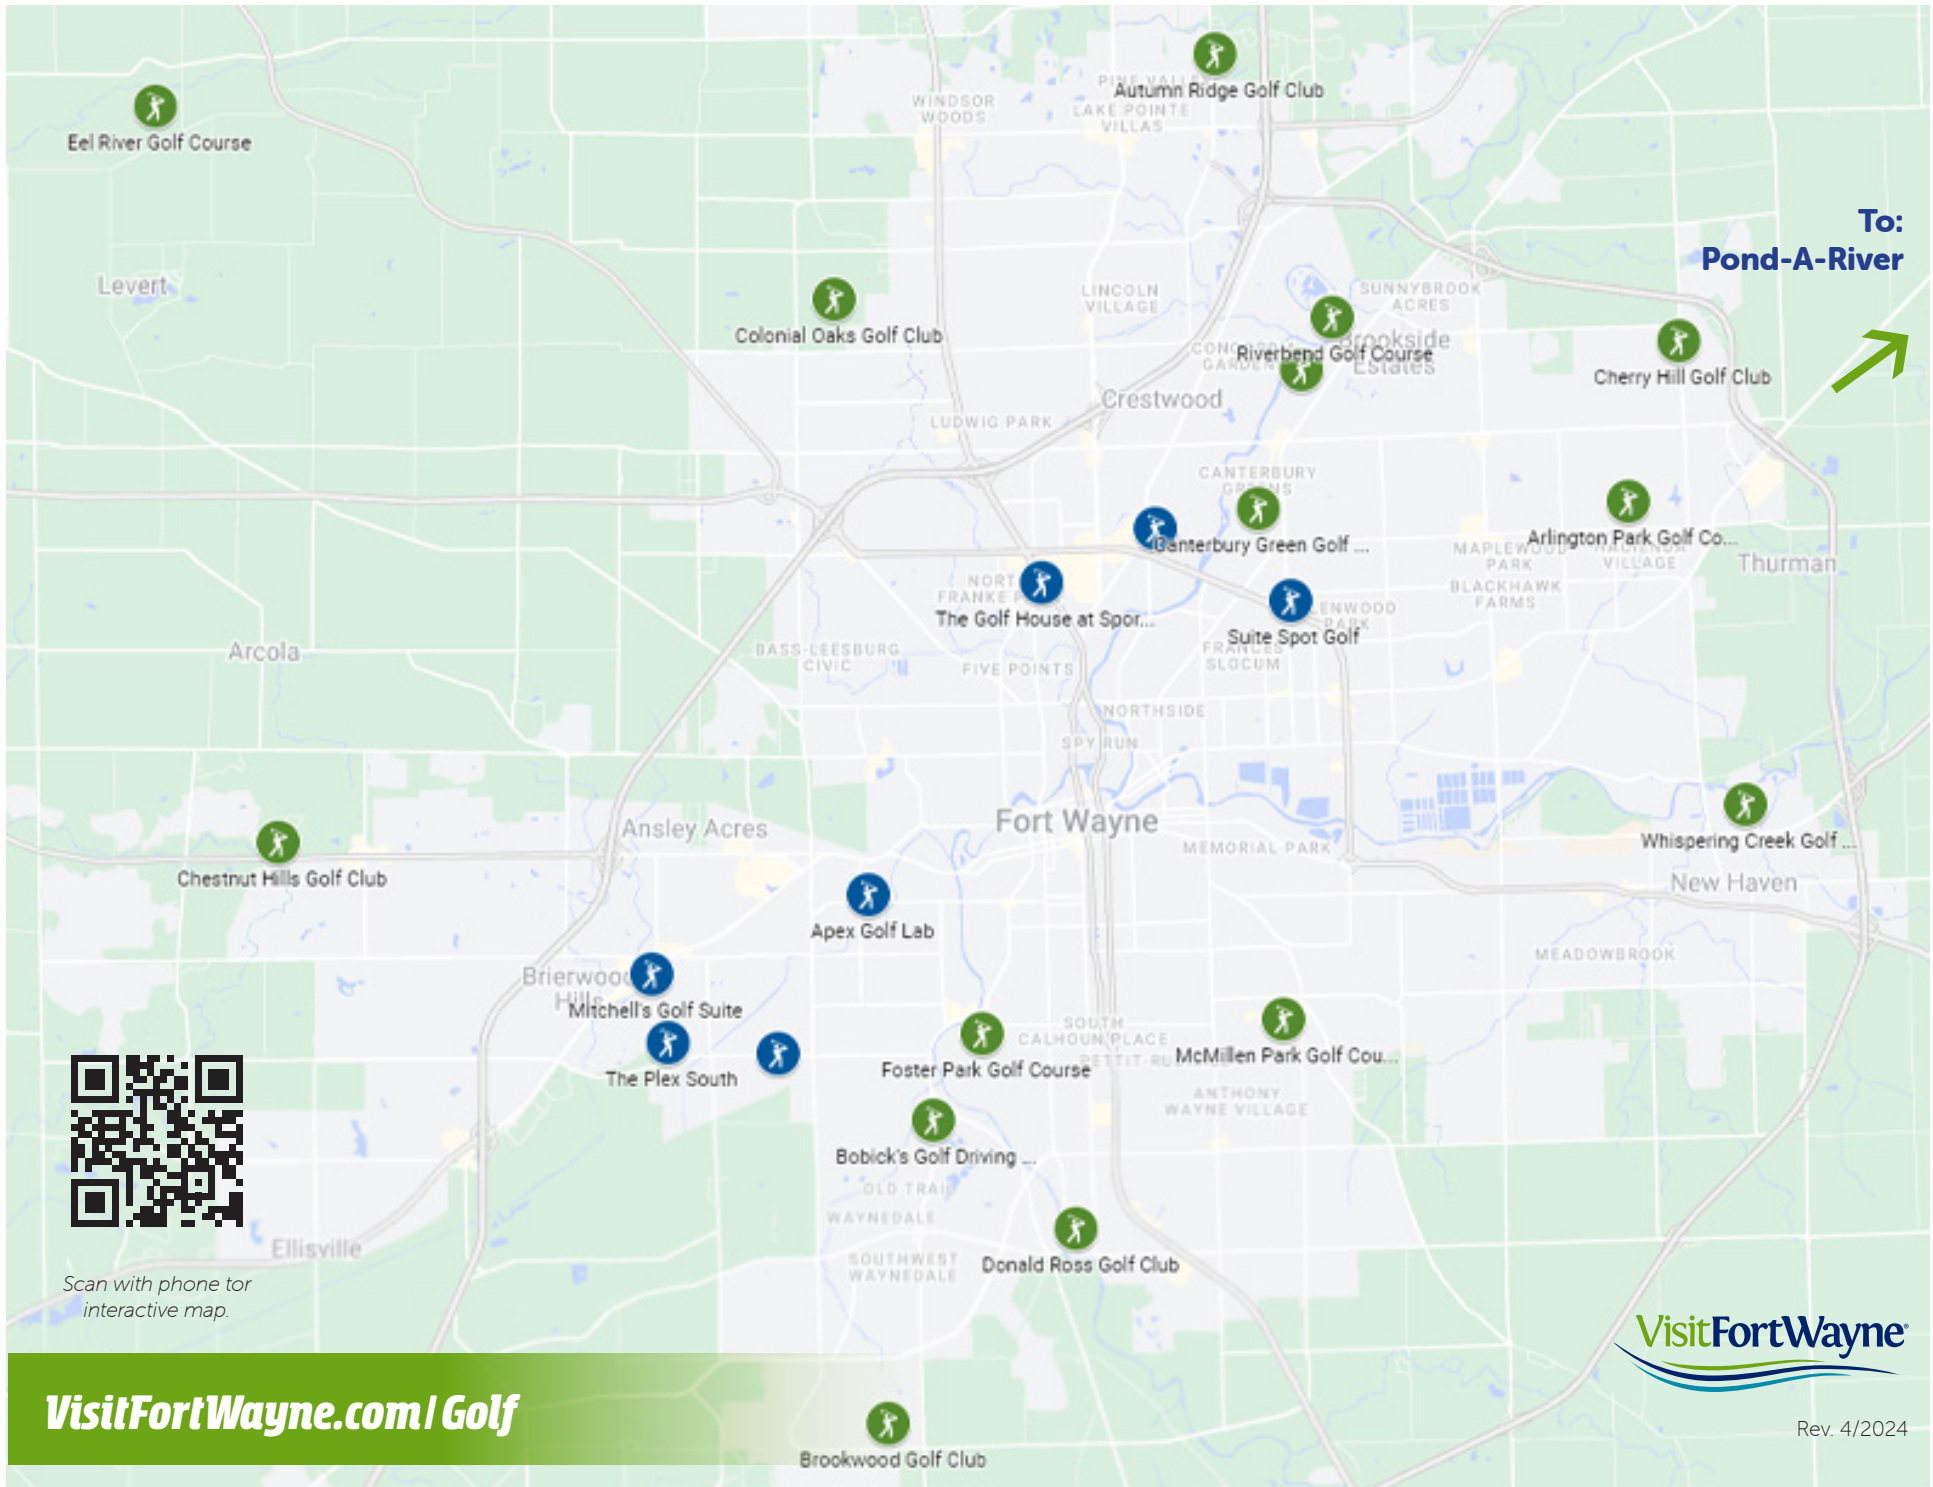

# Golf in Fort Wayne

Make Fort Wayne, Indiana the destination for your next great golf getaway!

Fort Wayne offers several beautiful and challenging courses - with something for every skill level and interest. Fort Wayne offers golfers a great experience off the course as well! Try our golf lounge and simulator facilities. Locations in **bold** are official partners of Visit Fort Wayne.

To:  
Pond-A-River

Scan with phone for  
interactive map.

[VisitFortWayne.com/Golf](http://VisitFortWayne.com/Golf)

VisitFortWayne

Rev. 4/2024