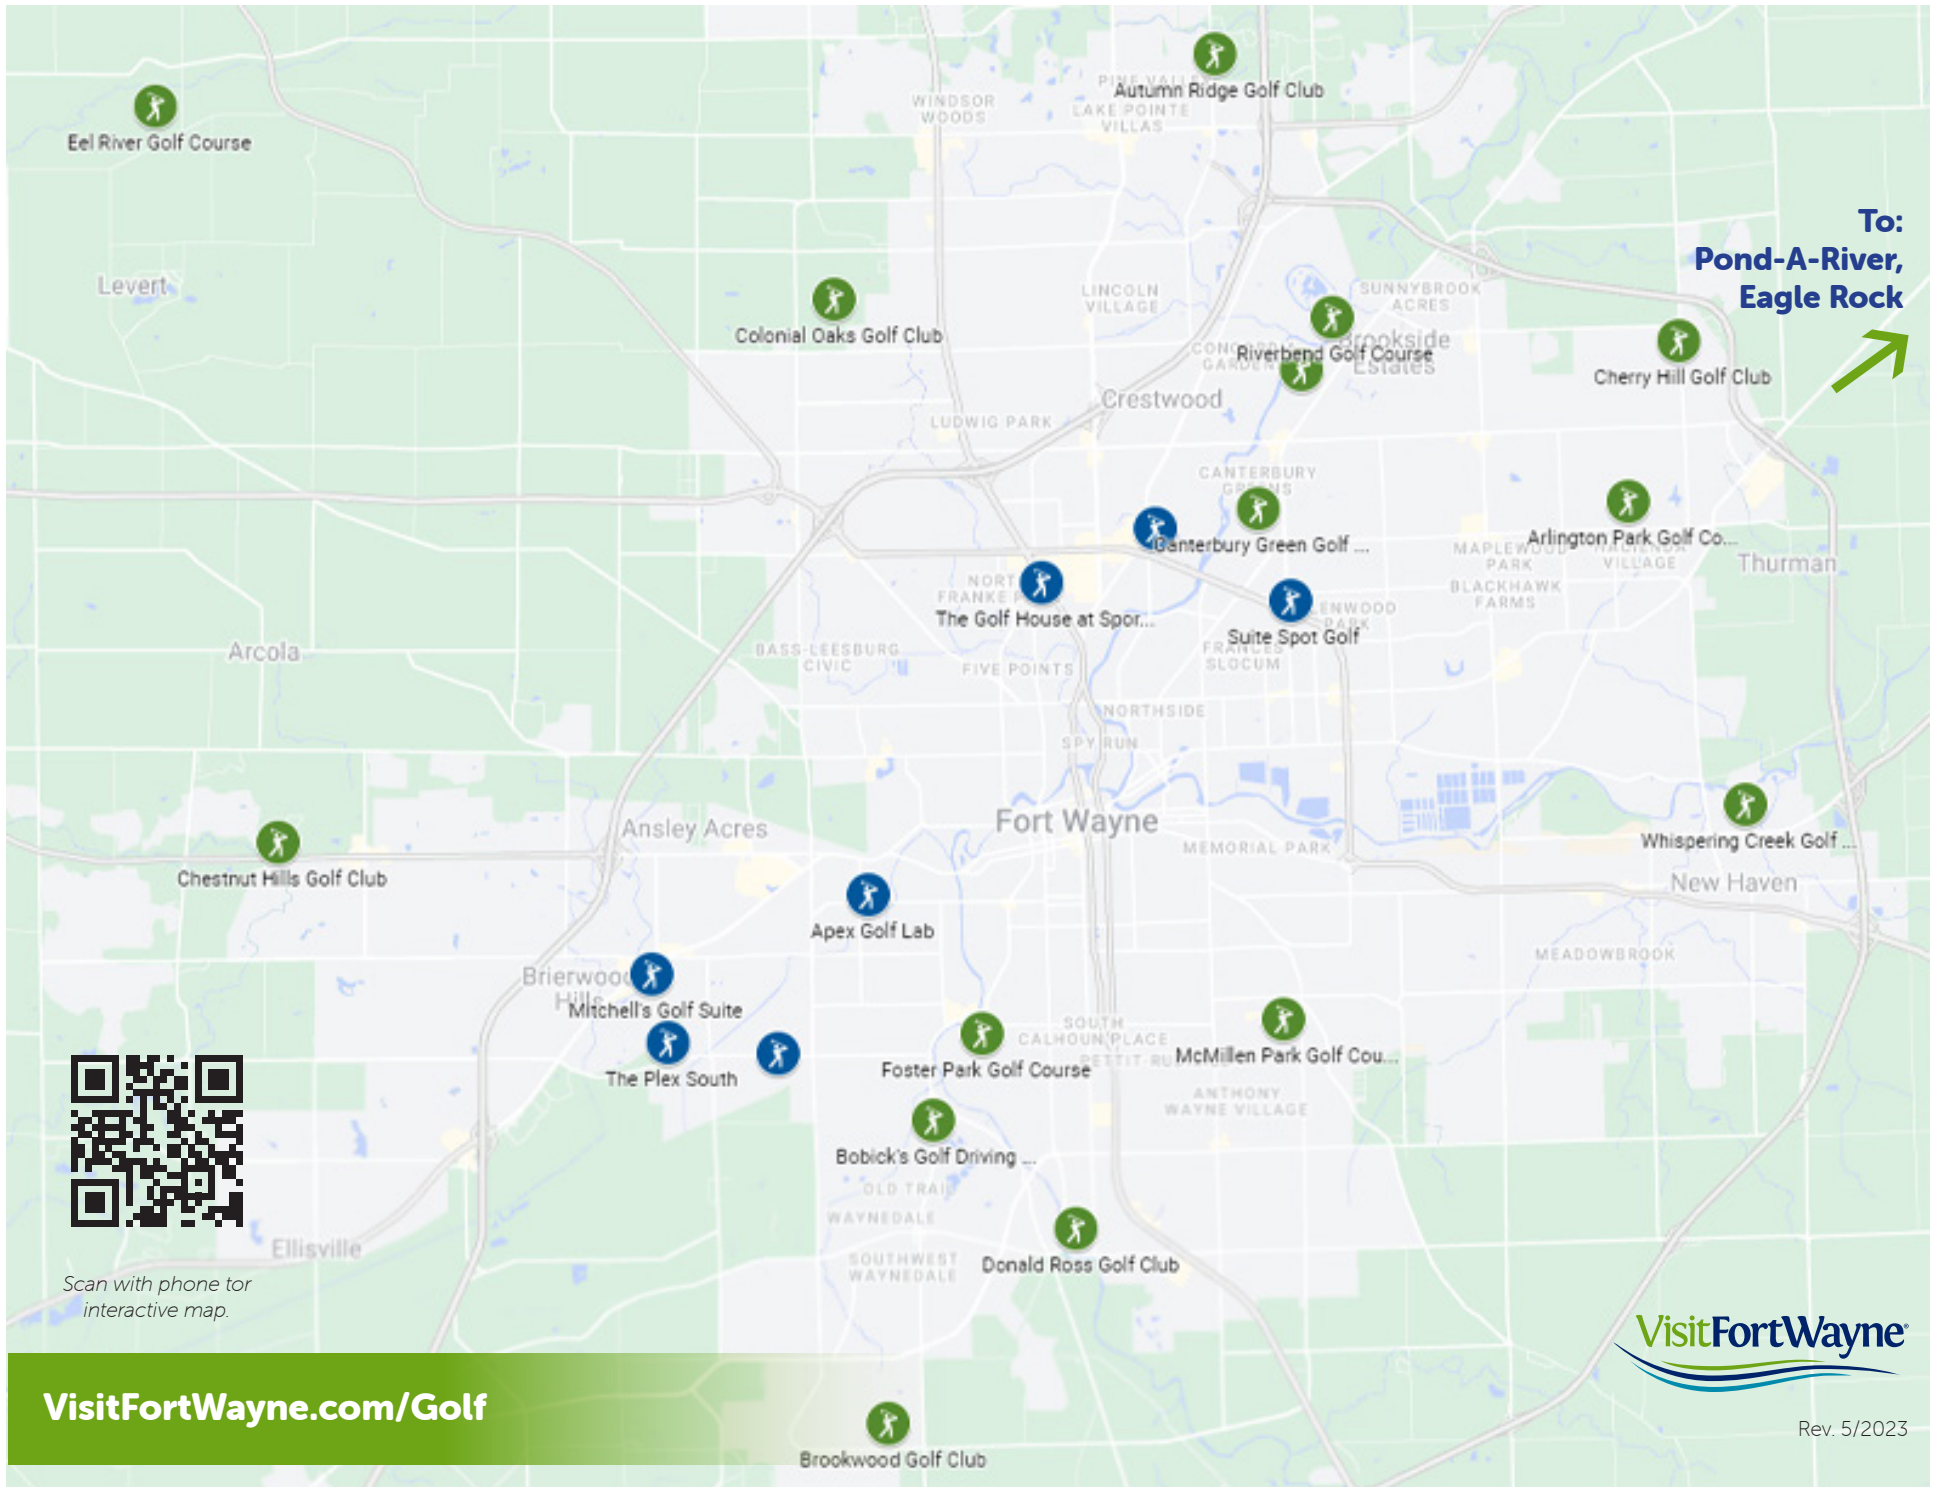

# Golf in Fort Wayne

Make Fort Wayne, Indiana the destination for your next great golf getaway!

Fort Wayne offers several beautiful and challenging courses - with something for every skill level and interest. Fort Wayne offers golfers a great experience off the course as well! Try our golf lounge and simulator facilities. Locations in **bold** are official partners of Visit Fort Wayne.

To:  
Pond-A-River,  
Eagle Rock

Scan with phone for  
interactive map.

[VisitFortWayne.com/Golf](http://VisitFortWayne.com/Golf)

VisitFortWayne

Rev. 5/2023