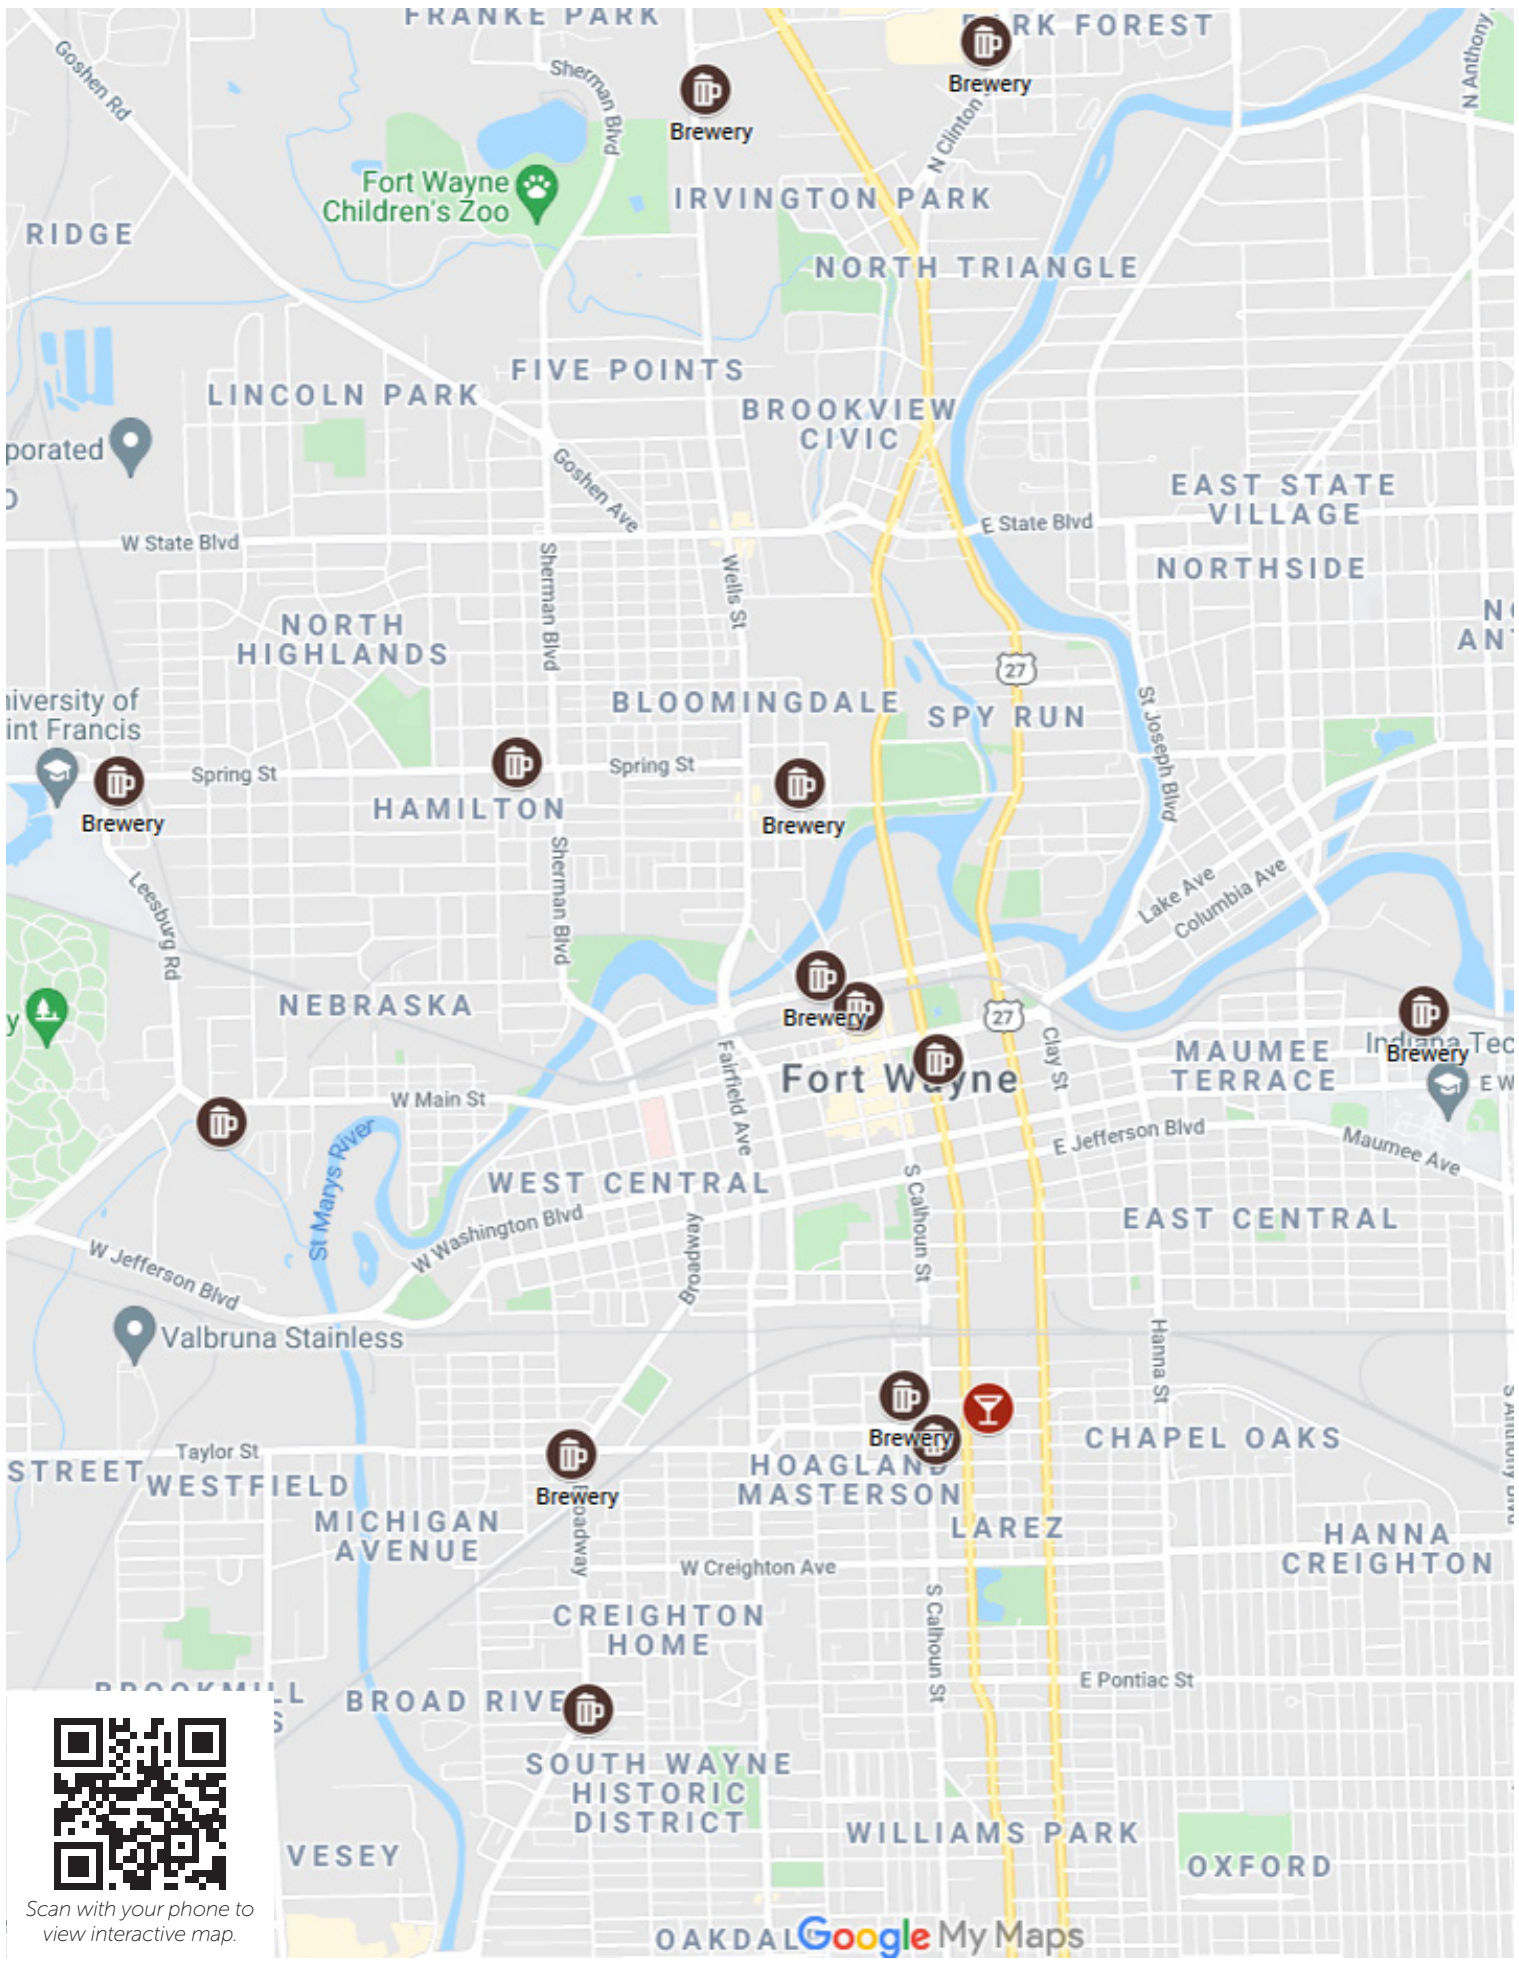

Granite City Food & Brewery
3809 Coldwater Rd • 260.471.3030

Hop River Brewing Company 
1515 N Harrison St • 260.739.3931

Hoppy Gnome & Gnometown Company 
203 E Berry St • 260.422.0070

Junk Ditch Brewing Company 
1825 W Main St • 260.203.4045

Trubble Brewing 
2725 Broadway St • 260.267.6082

Trubble Riverside Cafe & Tap 
Promenade Park, 202 W Superior St • 260.220.8613

Three Rivers Distilling Company
224 E Wallace St • 260.745.9355

2Toms Brewing Company 
3676 Wells St • 260.402.7644

Welch's Ale House
1915 S. Calhoun St • 260.456.6542

Nearby Wineries

Country Heritage Winery and Vineyard
LaOtto • 260.637.2980

This winery offers six varieties of wine made from the best fruits from their family owned farm.

VisitFortWayne®
[VisitFortWayne.com/Breweries](https://www.VisitFortWayne.com/Breweries)

Scan with your phone to view interactive map.