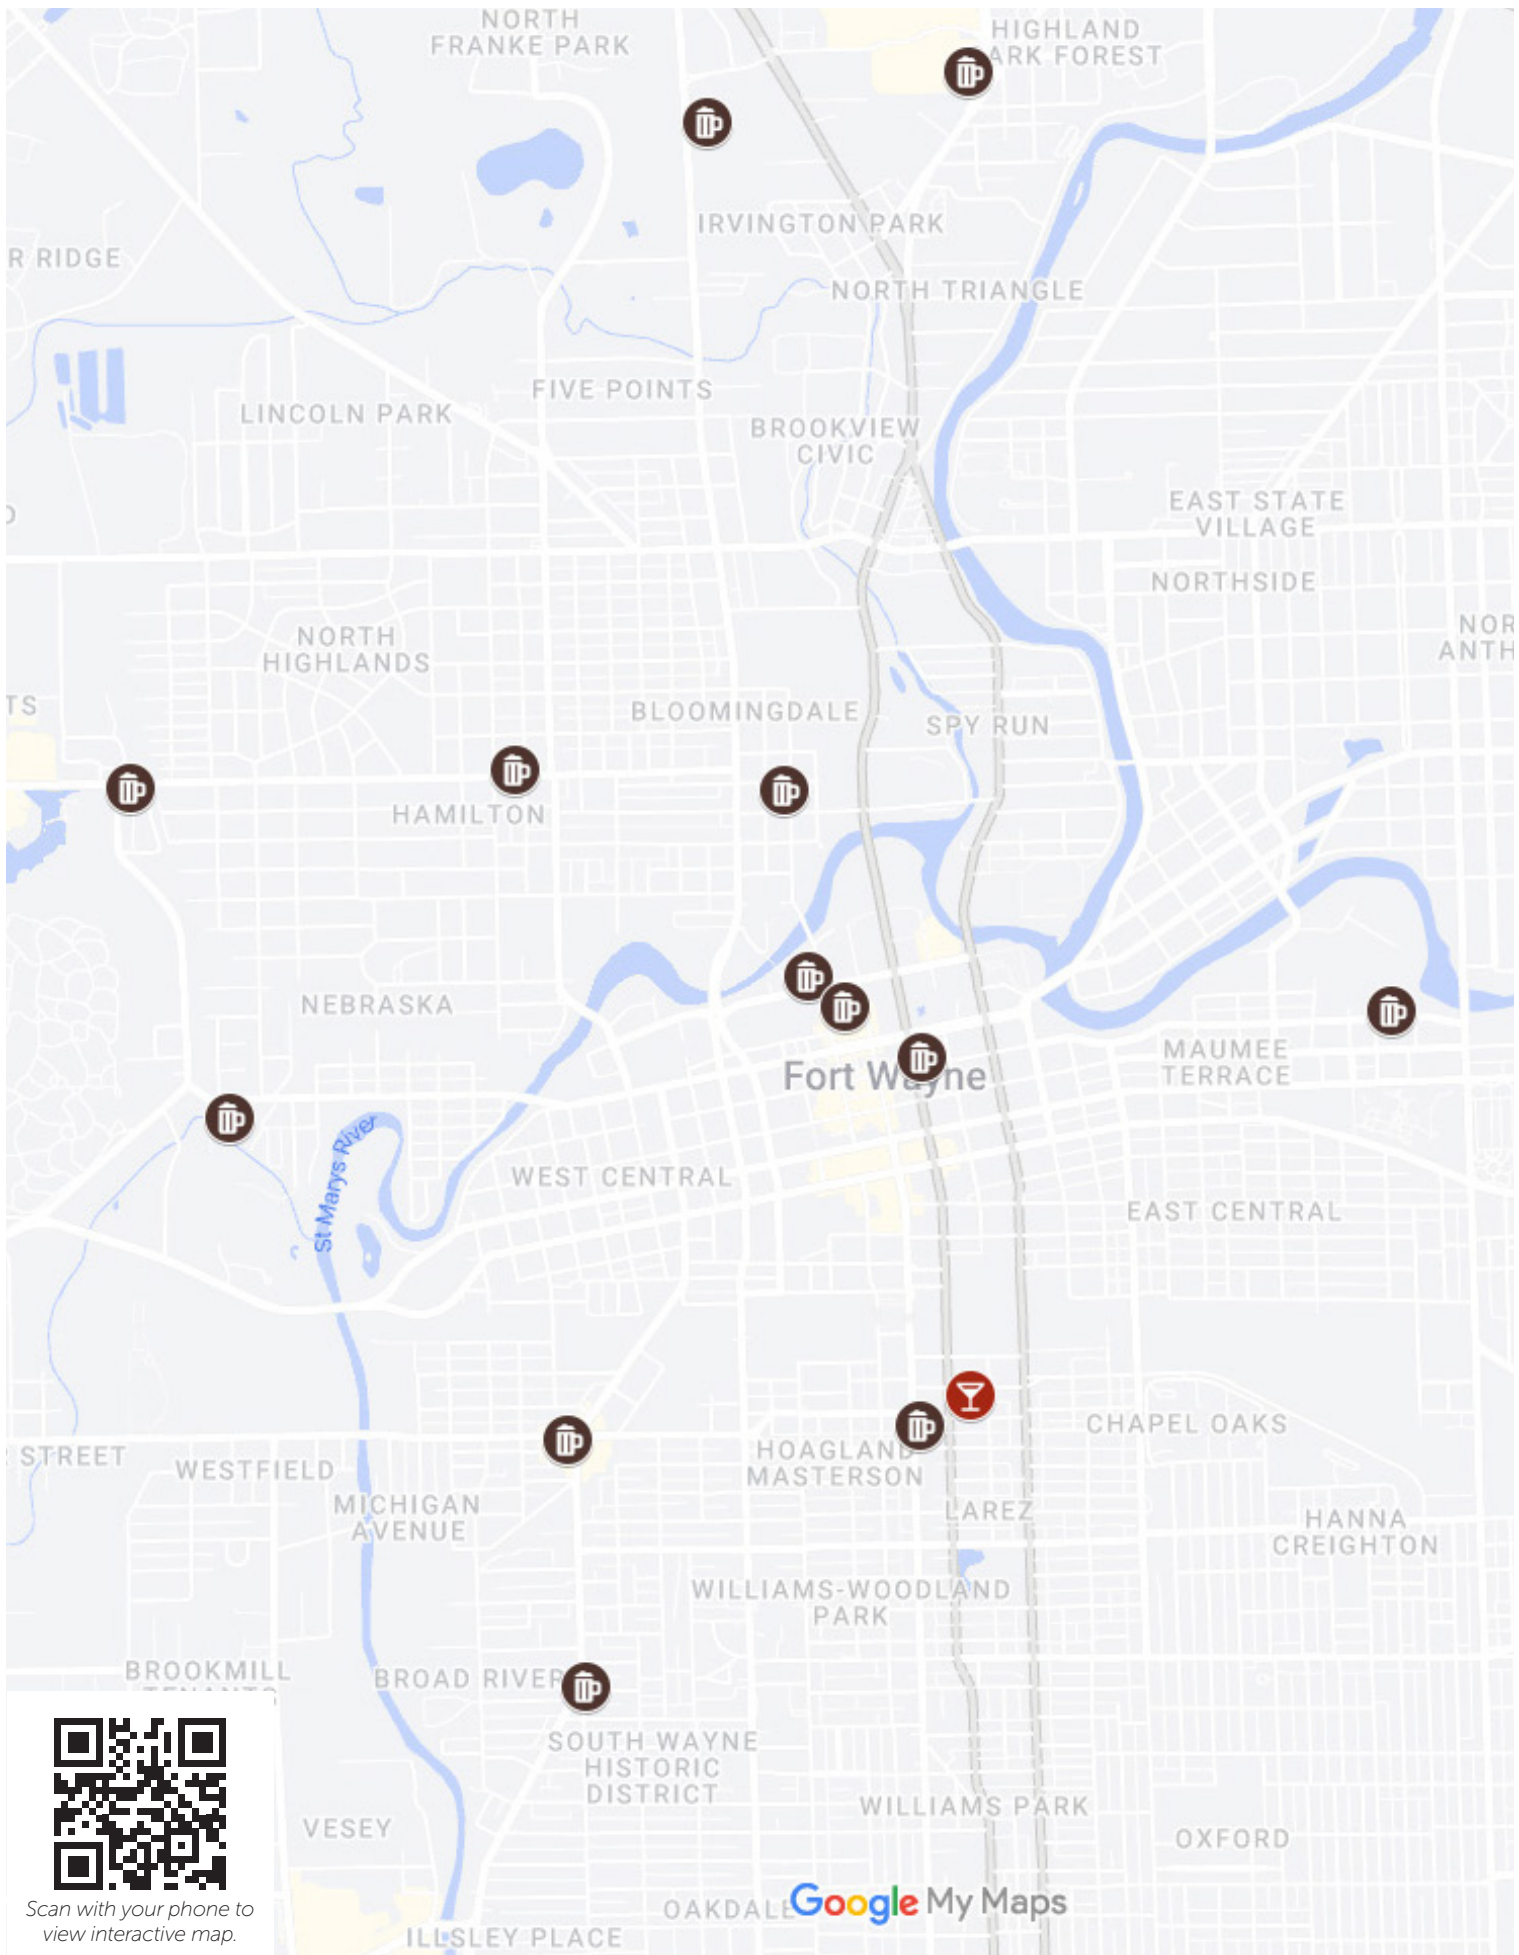

Scan with your phone to view interactive map.

Google My Maps