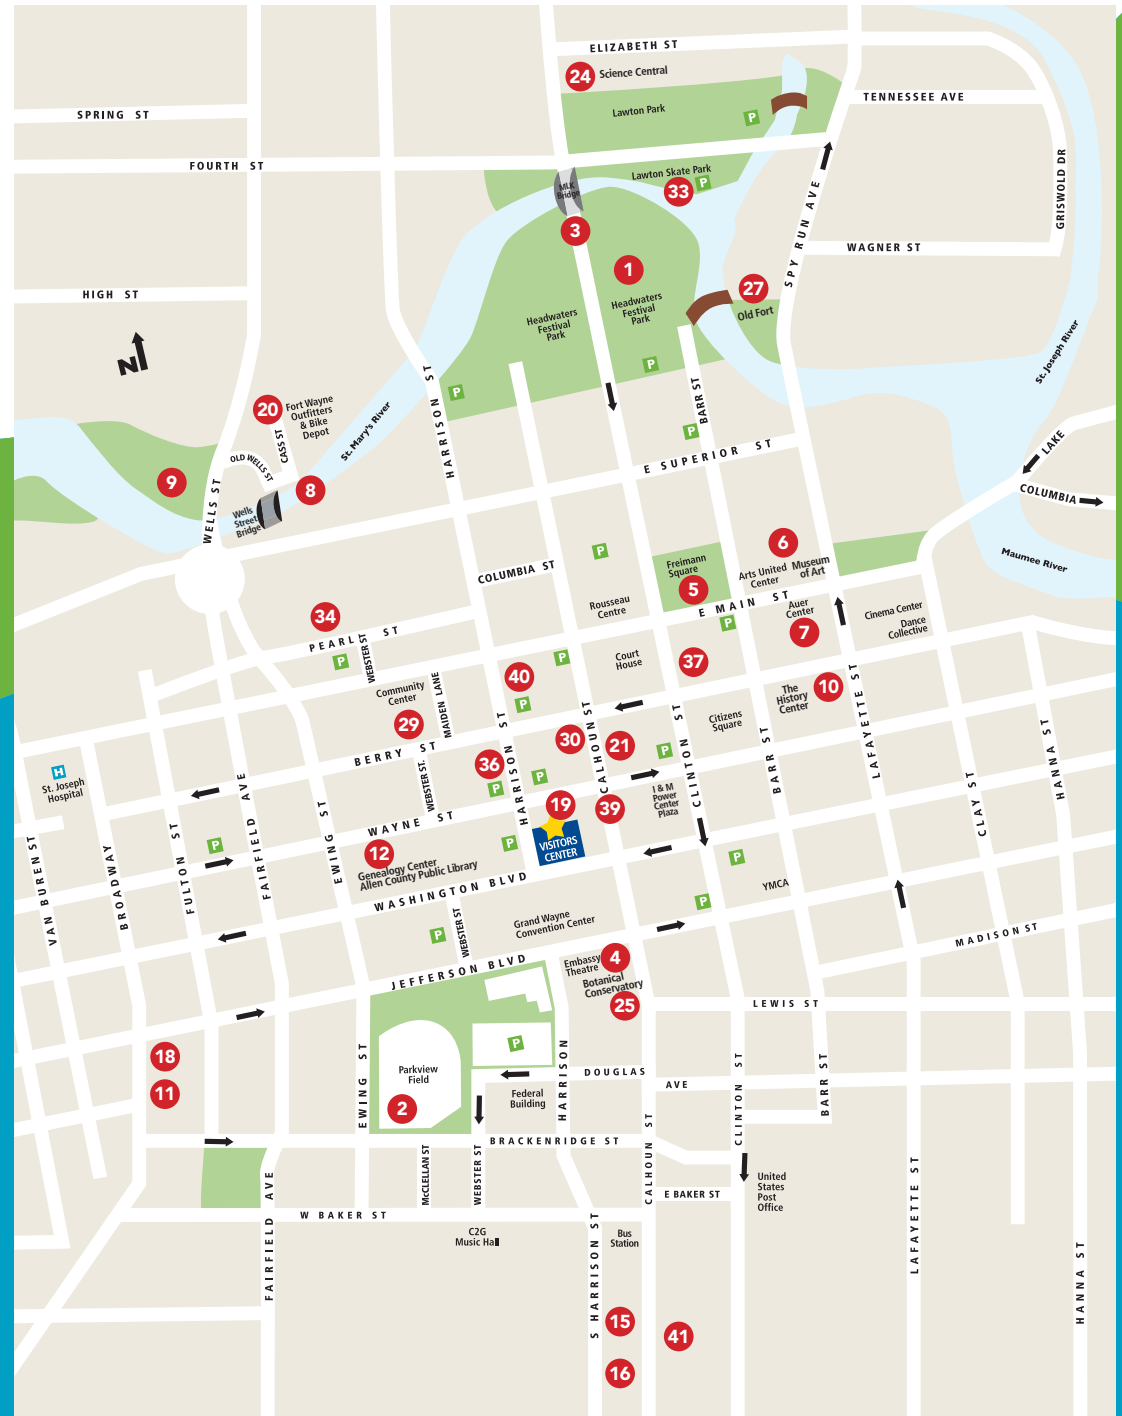

Downtown Fort Wayne