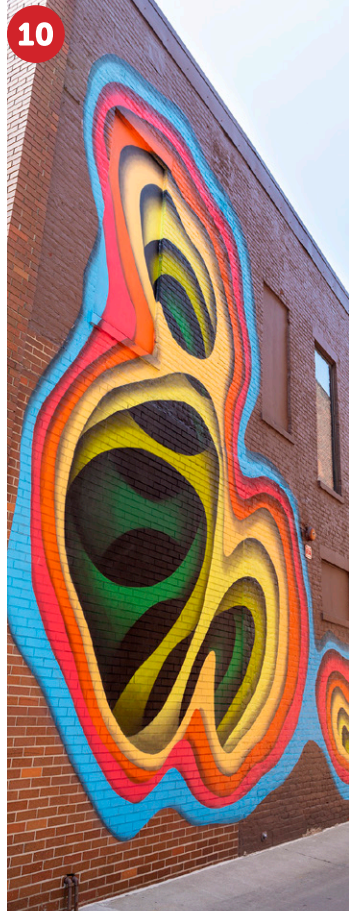

Fort Wayne Public Art

Fort Wayne is exploding with new art and is quickly becoming a hub for creative expression. Enjoy murals that span whole alleys, and new innovative sculptures that are truly making this city a premiere art destination. Here are a few examples of the public art around Fort Wayne, but make sure to visit them all! If you visit any of these masterpieces, share it with us on social media with **#MyFortWayne!**

Fort Wayne Public Art

Fort Wayne Murals - Downtown

- 1 Metaform - 501 E Columbia St
- 2 Pint N Slice Alley - 816 S Calhoun St
- 3 STAR Financial Alley Mural Collection - 124 W Berry St 🌿
- 4 The Hello Alley - 120 W Wayne St
- 5 MKM Architecture Alley - 119 W Wayne St
- 6 Midtowne Alley - 112 W Wayne St 🌿
- 7 Visit Fort Wayne Alley - 927 S Harrison St 🌿
- 8 Library / FWO Alley - 217 W Wayne St
- 9 Washington Blvd Alley - 120 W Washington Blvd
- 10 Lebamoff Law Offices Alley - 918 S Calhoun St 🌿
- 11 The Landing - 126 W Columbia St
- 12 Pearl Street Mural Collection - 222 Pearl Street