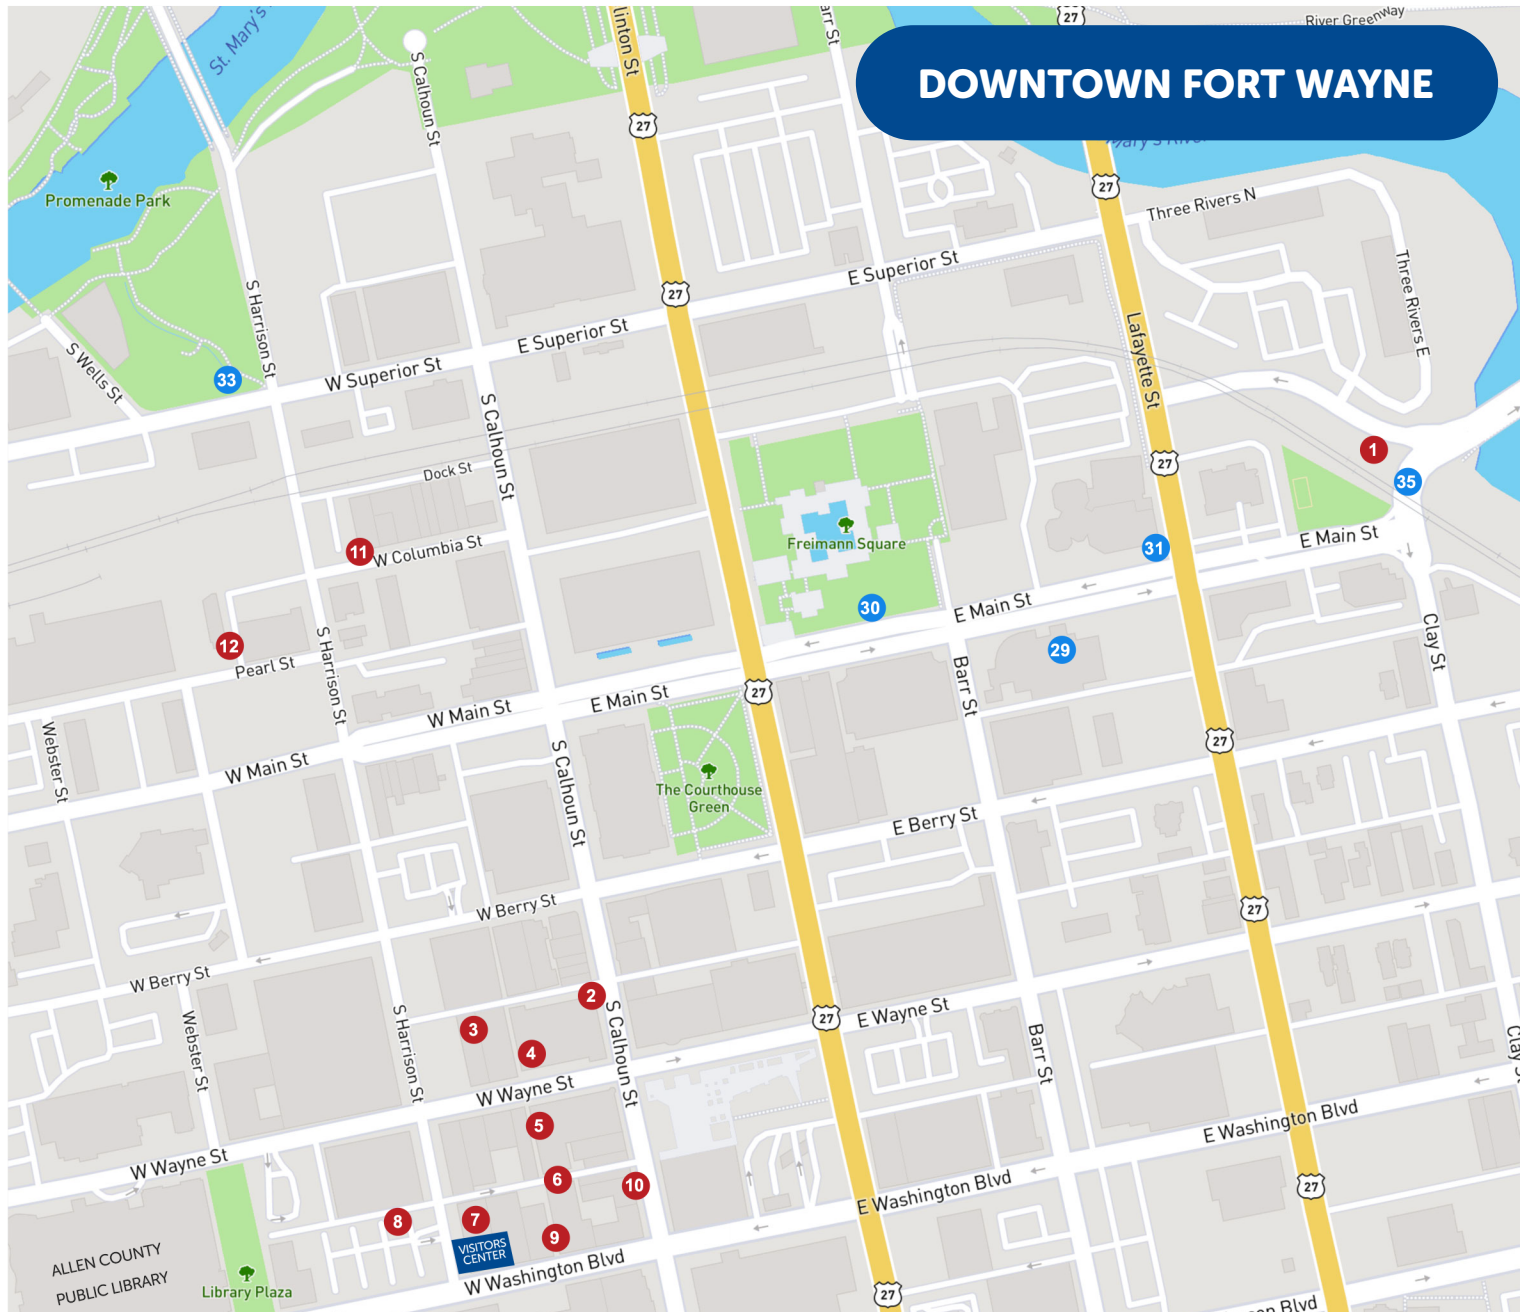

Fort Wayne Public Art

Fort Wayne Murals - Downtown

- 1 Metaform - 501 E Columbia St
- 2 Pint N Slice Alley - 816 S Calhoun St
- 3 STAR Financial Alley Mural Collection - 124 W Berry St 🌿
- 4 The Hello Alley - 120 W Wayne St
- 5 MKM Architecture Alley - 119 W Wayne St
- 6 Midtowne Alley - 112 W Wayne St 🌿
- 7 Visit Fort Wayne Alley - 927 S Harrison St 🌿
- 8 Library / FWO Alley - 217 W Wayne St
- 9 Washington Blvd Alley - 120 W Washington Blvd
- 10 Lebamoff Law Offices Alley - 918 S Calhoun St 🌿
- 11 The Landing - 126 W Columbia St
- 12 Pearl Street Mural Collection - 222 Pearl Street

Fort Wayne Murals - Outside Downtown

- 13 Brass Rail - 1121 Broadway
- 14 Fancy & Staple - 1111 Broadway
- 15 Wellspring Mural - 1316 Broadway
- 16 Calhoun Street Viaduct - 101 Grand St
- 17 Windrose Urban Farm - 1325 Lafayette St
- 18 Memorial Park Basketball Court - Near 2400 Maumee Ave
- 19 Hyde Brothers Books - 1428 Wells St
- 20 Hop River Brewing Company - 1515 N Harrison St
- 21 Wells and Fourth Streets - 1434 Wells St
- 22 Wunderkammer Company - 3402 Fairfield Ave
- 23 Trubble Brewing - 2725 Broadway
- 24 Tasty Pizza - 4302 Fairfield Ave
- 25 McMillen Park Basketball Courts - Near 3000 E Rudisill Blvd
- 26 Friendly Fox - 4001 South Wayne Ave
- 27 Firefly Coffeehouse - 3523 N Anthony Blvd
- 28 Stuckey's Greenhouse - 1919 Tyler Ave

Large Sculptures And Statues - Downtown

- 29 Auer Center - 300 E Main St
- 30 Freimann Square - 300 E Main St
- 31 Fort Wayne Museum of Art - 311 E Main St
- 32 Superior Circle - Ewing & Superior Streets
- 33 Confluence at Promenade Park - 202 W Superior St
- 34 Headwaters Park - 333 S Clinton St
- 35 Metaform - 501 E Columbia St

Inclusive mural with tactile sample for the visually impaired.

Scan code to view full interactive map, or visit [VisitFortWayne.com/PublicArt](https://www.visitfortwayne.com/publicart)