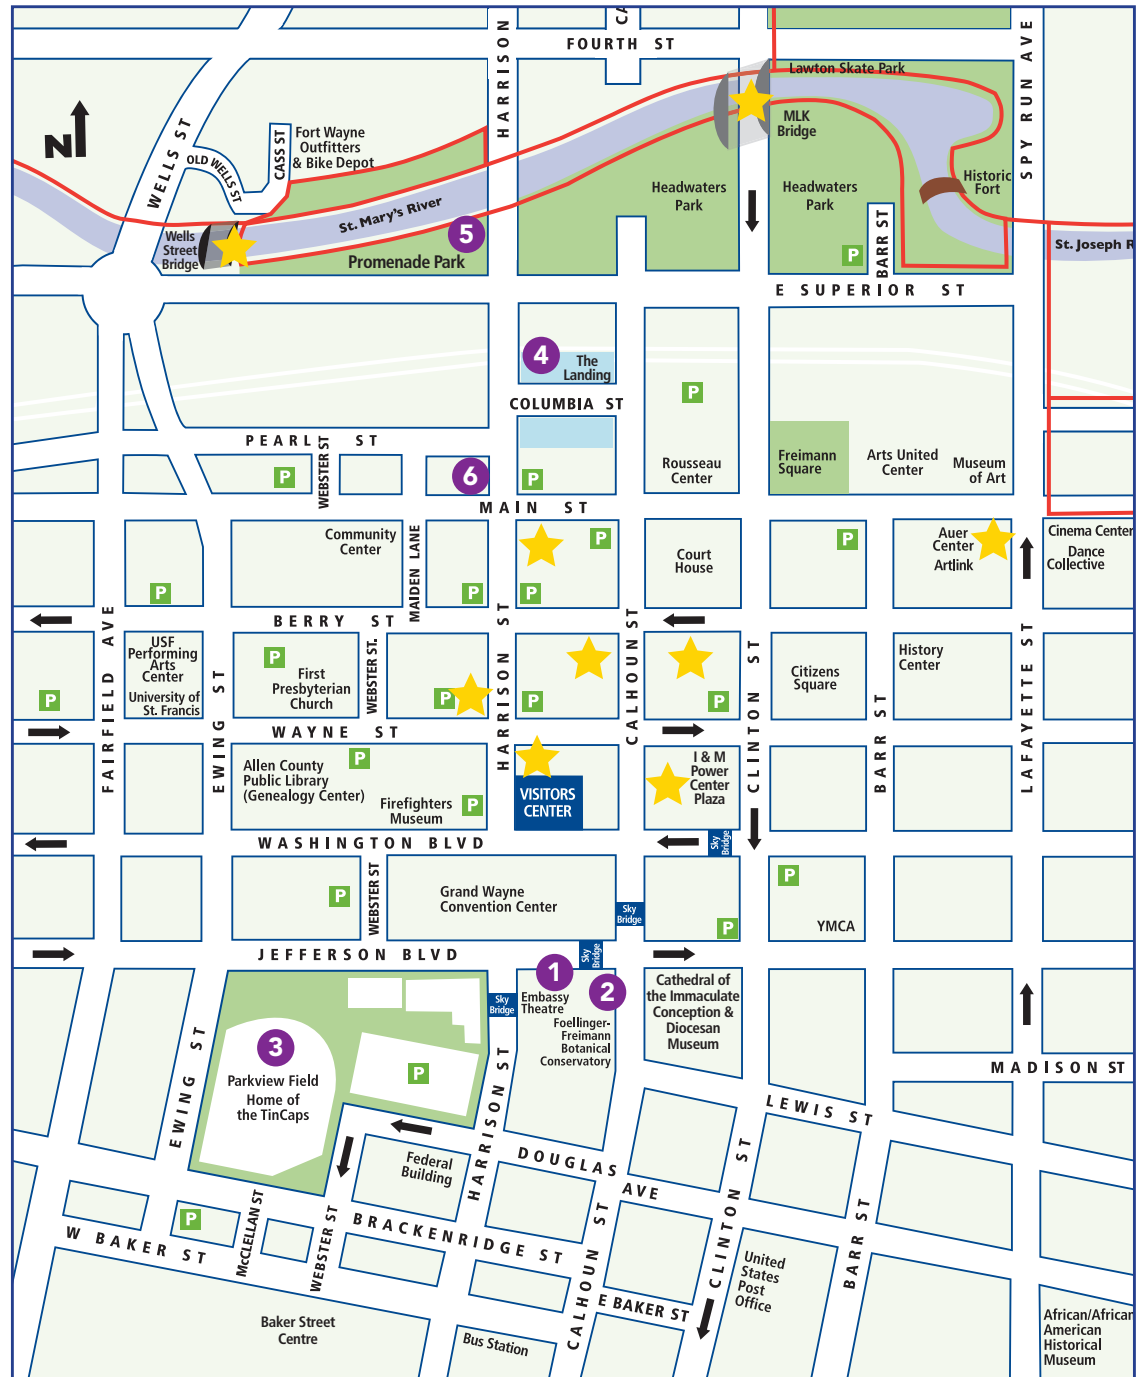

Visit these Spring Forward Fest event locations:

- 1 Embassy Theatre - Music in the Ballroom - March 13
- 2 Botanical Conservatory - Tiki Bowl in the Gardens March 12 - 14
- 3 Parkview Field - Open House - March 13
- 4 The Landing - Lights & Specials - March 12 - 14
- 5 Promenade Park - Lights - March 12 - 14
- 6 The Bradley - Scavenger Hunt - March 13

★ Enjoy spring lights at these locations:

- Ash Skyline Plaza Garage - 898 S. Harrison
- Lincoln Tower - 116 East Berry
- Indiana Michigan Power Plaza - 110 E Wayne
- Shindigz Building - 919 S Harrison
- 77 steps - 113 W. Berry (alley)
- Alley by Pint & Slice - 124 W. Berry (alley)
- Arts United Center/Auer Center
- Martin Luther King Jr. Memorial Bridge
- Historic Wells Street Bridge

For more information: VisitFortWayne.com/SpringForwardFest