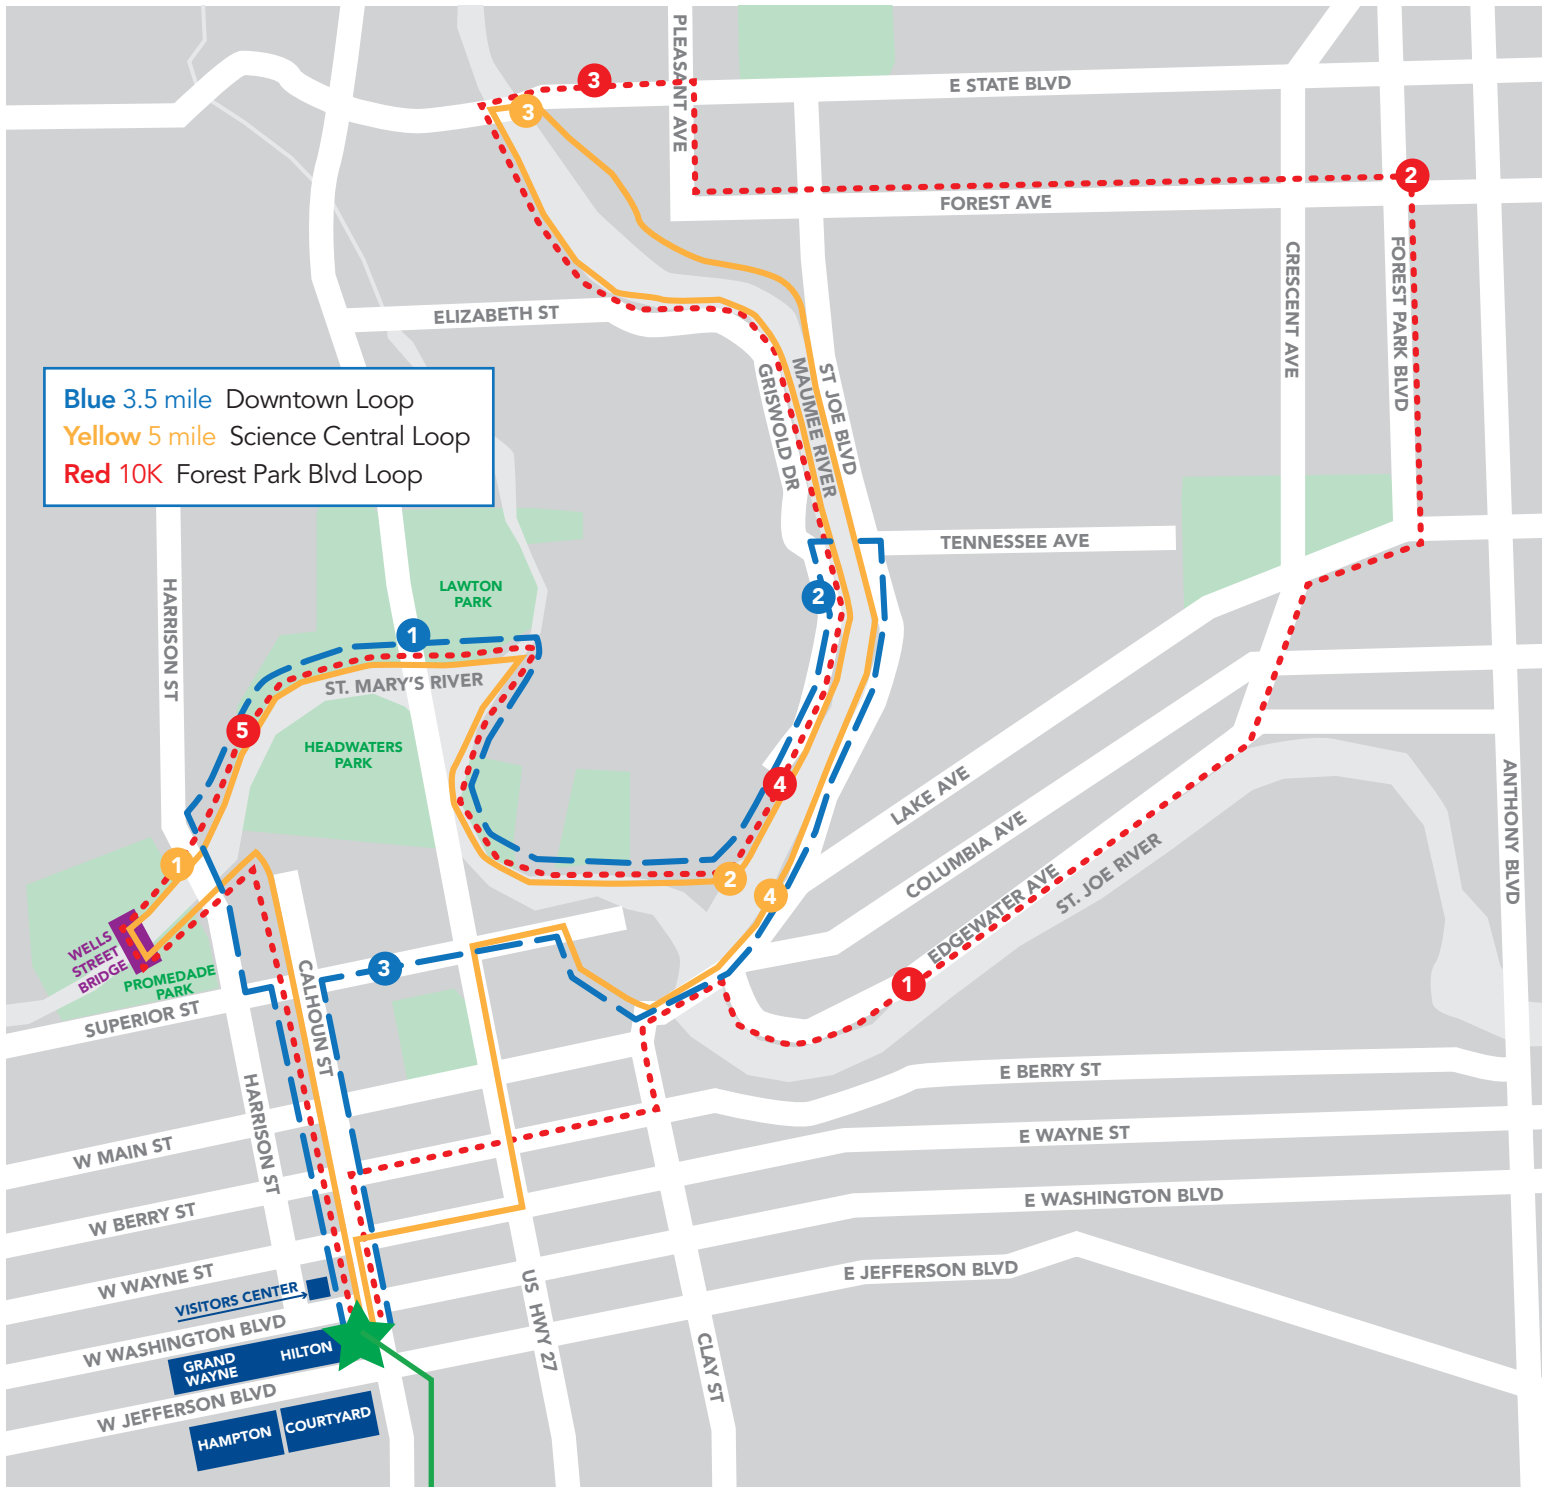

Downtown Fort Wayne Running Map

All routes start and end at the **Grand Wayne Convention Center**

Looking for more running routes or options for bicycles?
Check out all of Fort Wayne's 90 miles of connected trails at
www.FWTrails.org/maps/ or visit www.VisitFortWayne.com/trails