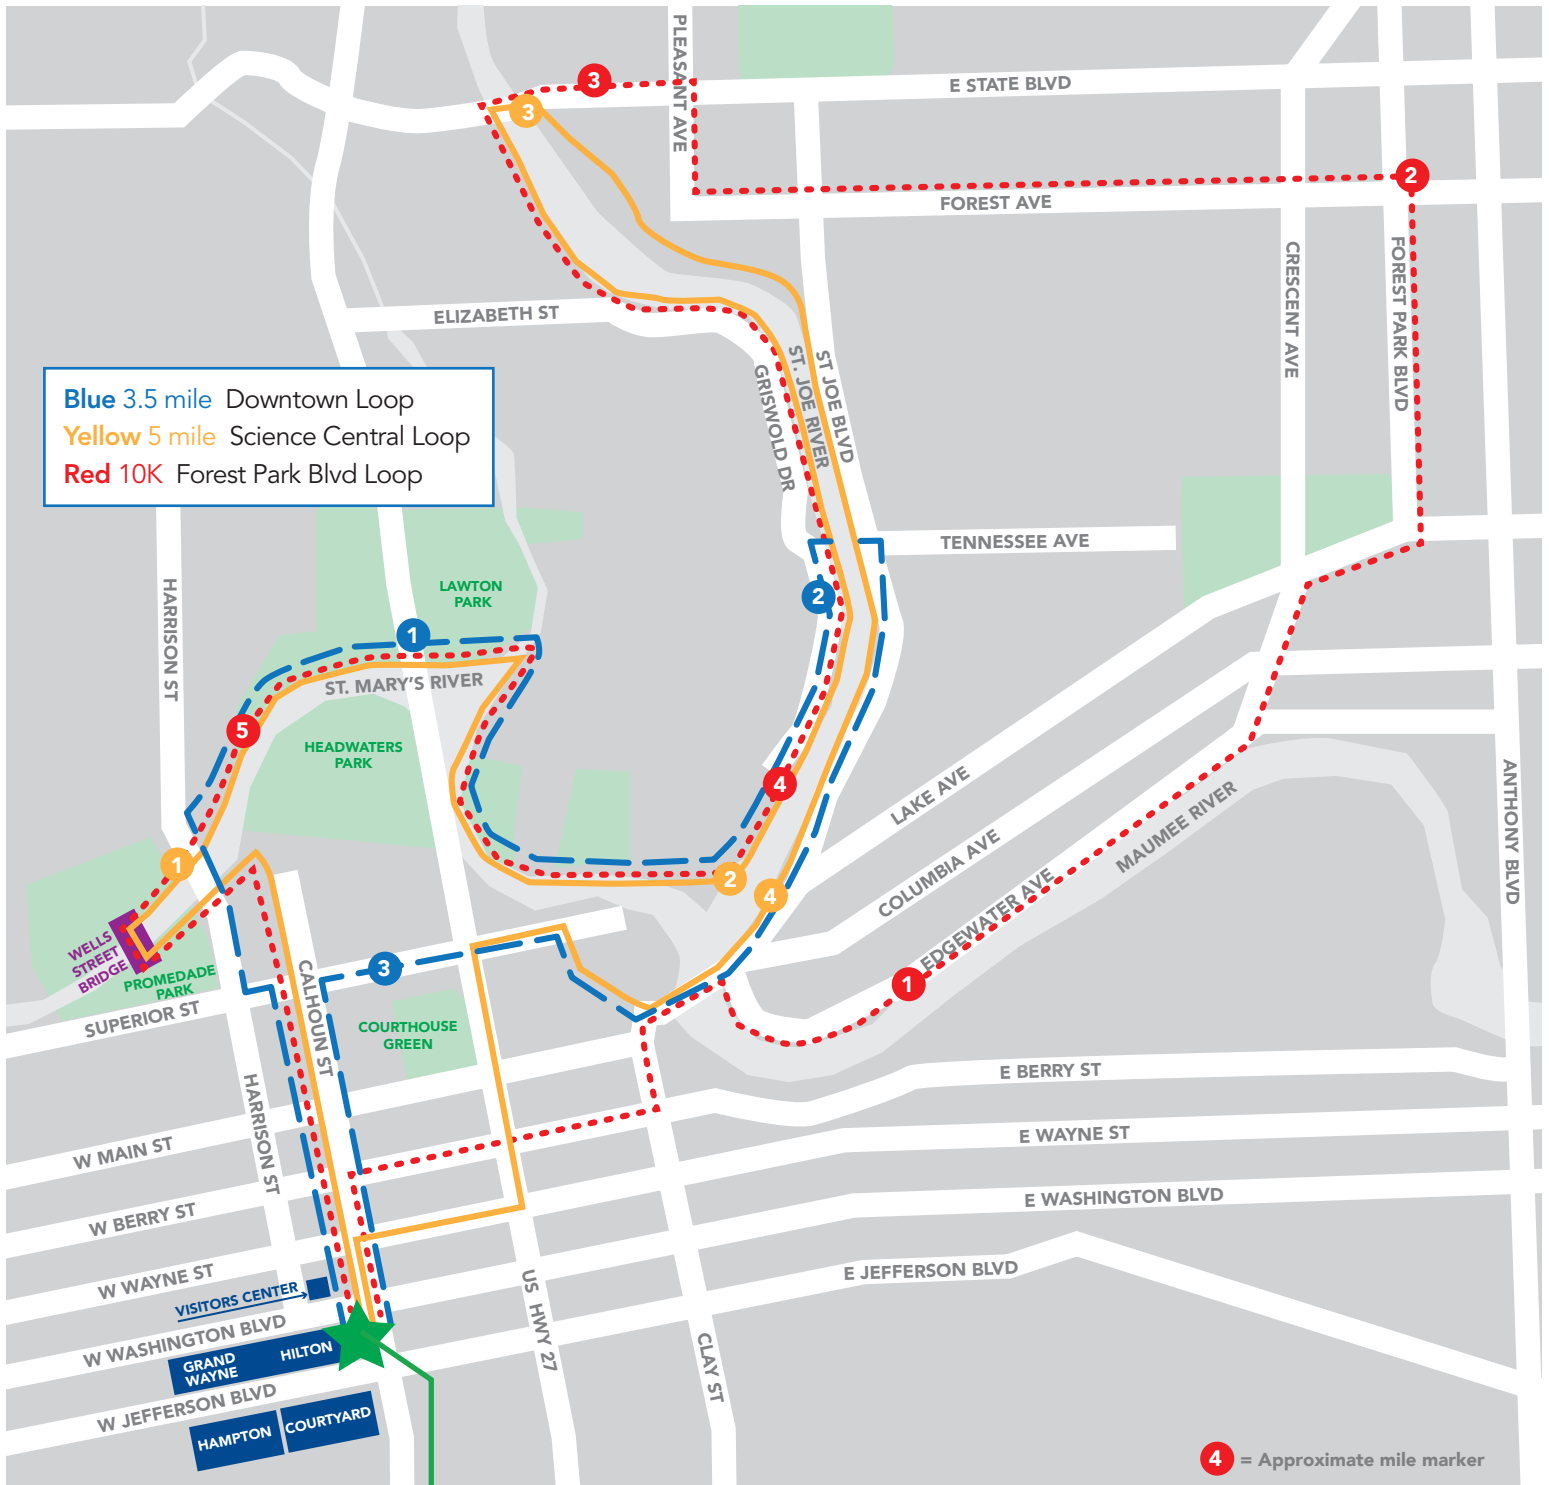

Downtown Fort Wayne Running Map

All routes start and end at the **Grand Wayne Convention Center**

Looking for more running routes or options for bicycles?
Check out all of Fort Wayne's 120 miles of connected trails at
www.FWTrails.org/maps/ or visit www.VisitFortWayne.com/trails