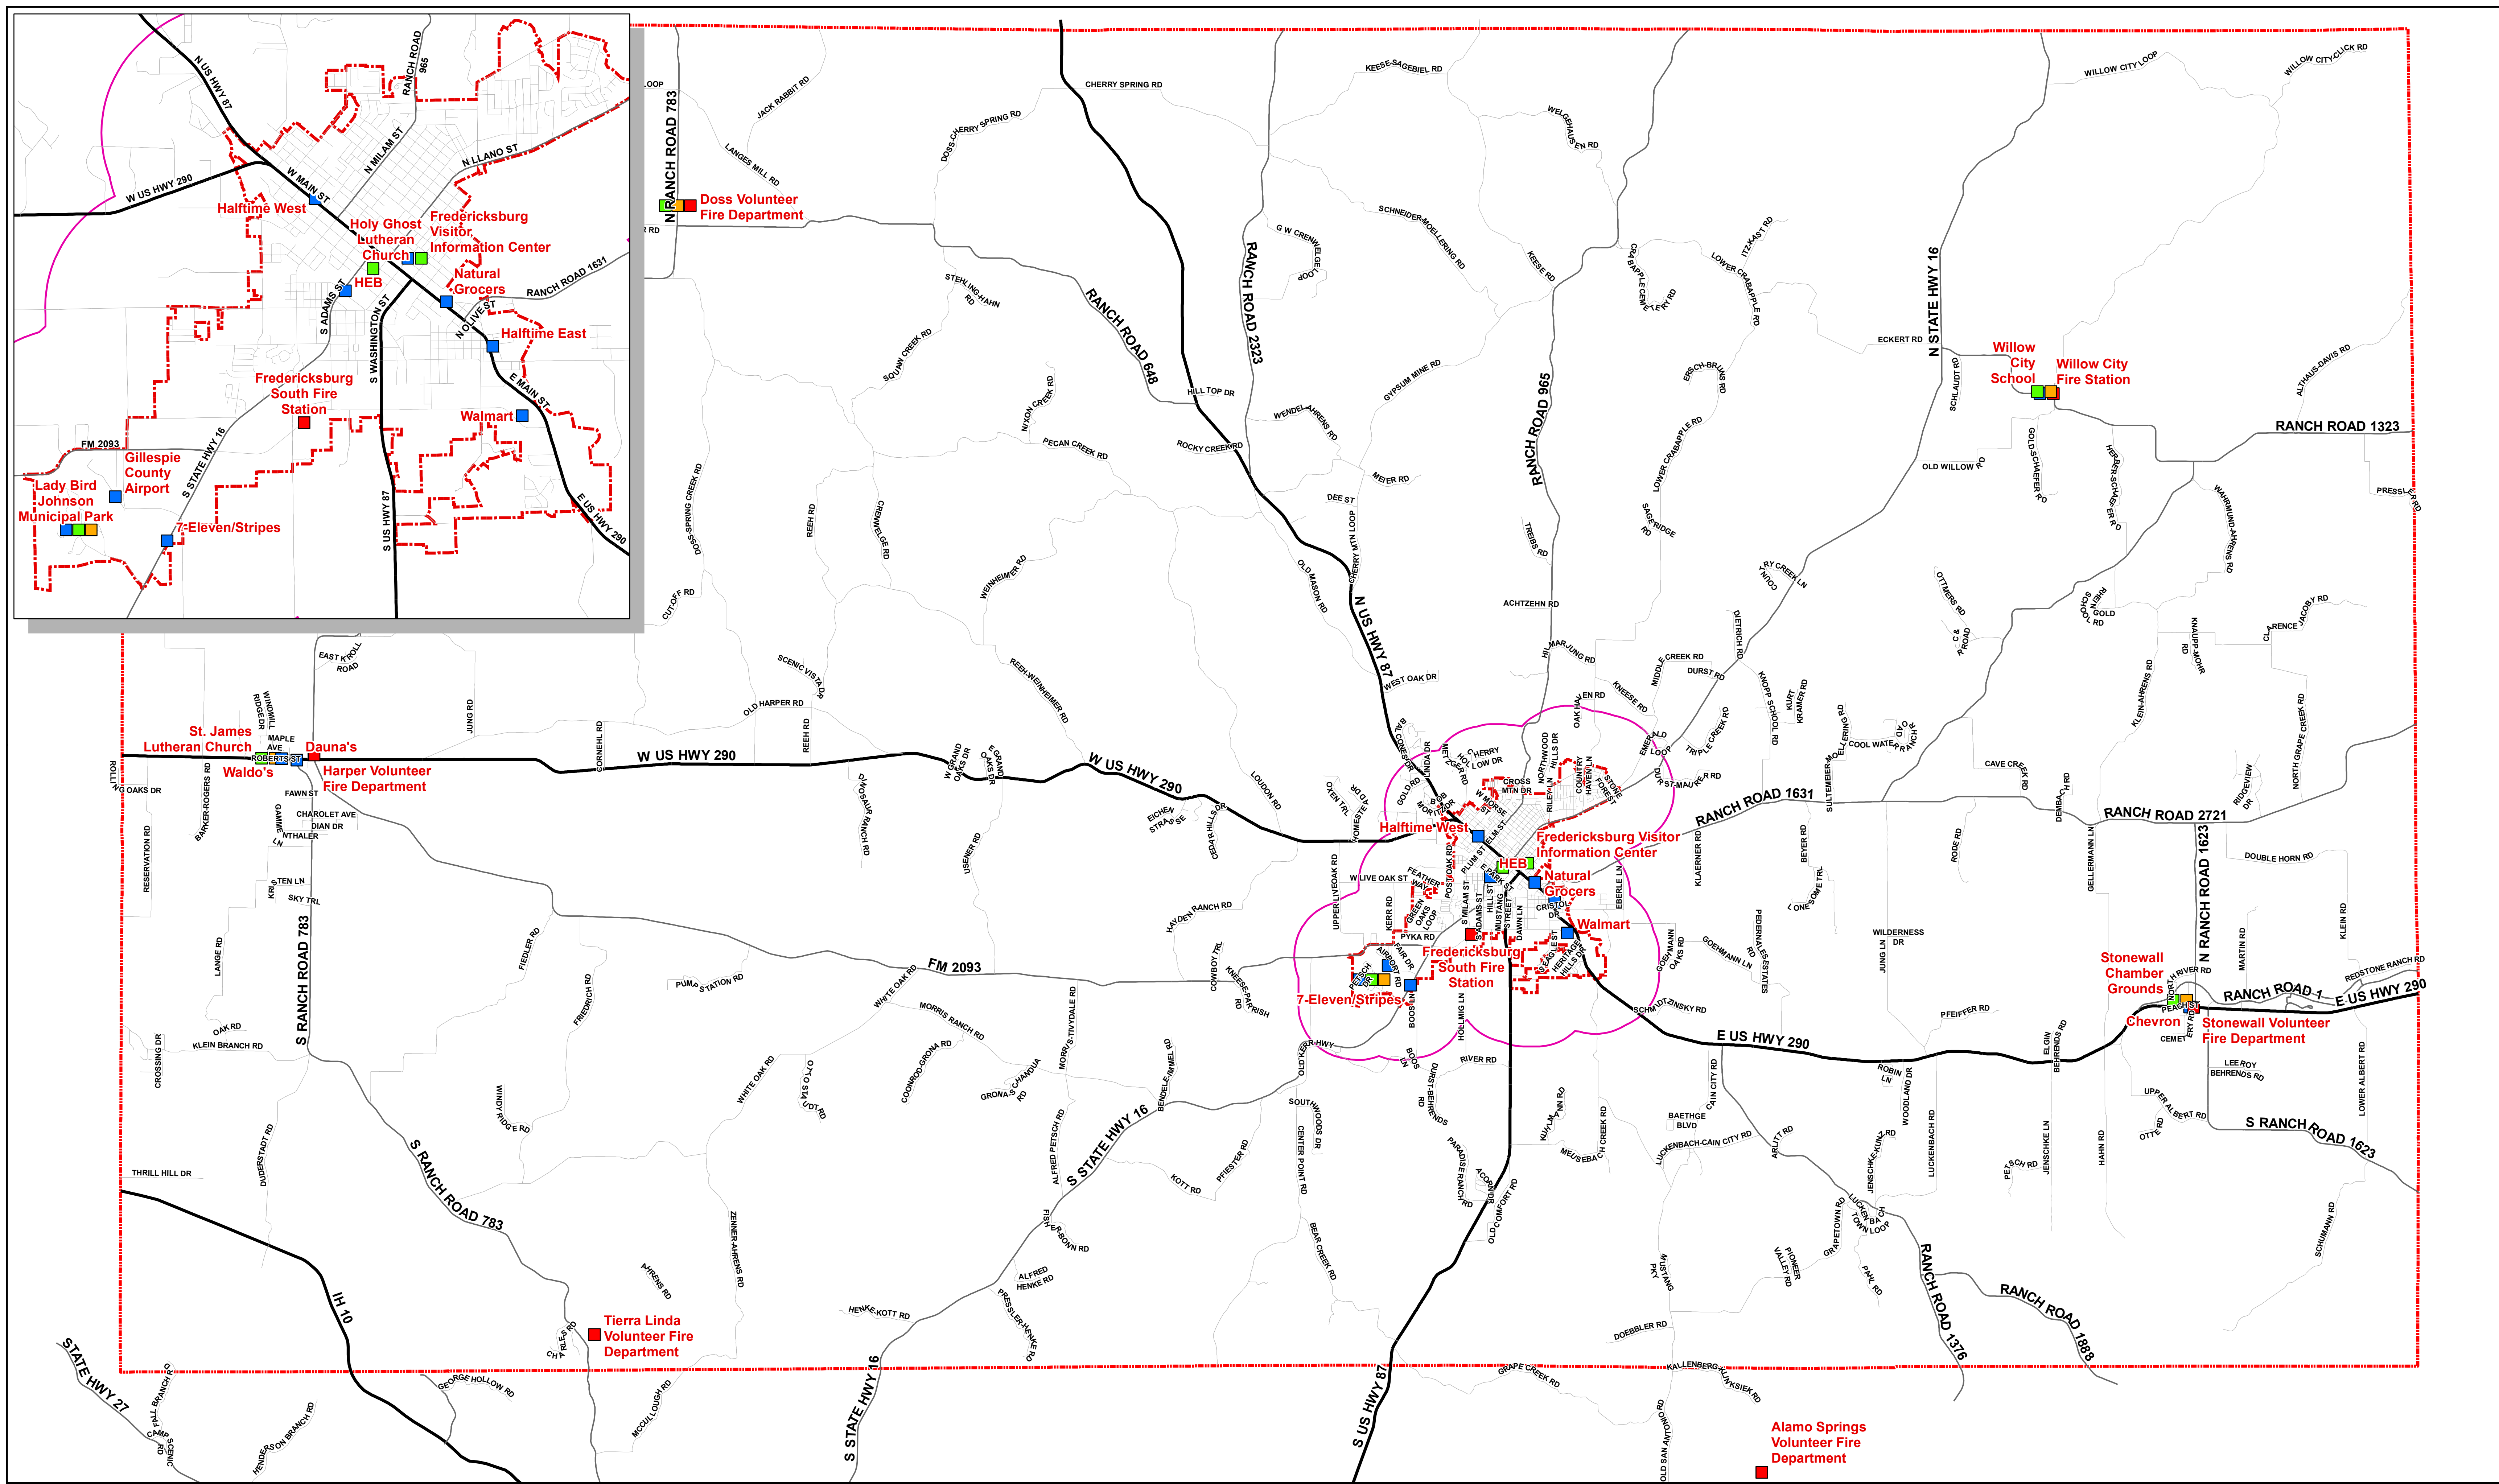

Portable Restroom Locations

| | | |
|---|---------------------------|----------------|
| Doss Volunteer Fire Department | 14500 N. Ranch Road 783 | Doss |
| Fredericksburg Visitor Information Center | 302 E. Austin Street | Fredericksburg |
| Holy Ghost Lutheran Church | 115 E. San Antonio Street | Fredericksburg |
| Lady Bird Johnson Municipal Park | 432 Lady Bird Drive | Fredericksburg |
| Marktplatz | 126 W. Main Street | Fredericksburg |
| St. James Lutheran Church | 23932 US Highway 290 West | Harper |
| Stonewall Chamber Grounds | 250 Peach Street | Stonewall |
| Willow City School | 2501 Ranch Road 1323 | Willow City |

Dumpster Locations

| | | |
|-------------------------------------|---------------------------|----------------|
| Doss Volunteer Fire Department | 14500 N. Ranch Road 783 | Doss |
| Lady Bird Johnson Municipal Park | 432 Lady Bird Drive | Fredericksburg |
| Marktplatz (corner of Adams/Austin) | 126 W. Main Street | Fredericksburg |
| St. James Lutheran Church | 23932 US Highway 290 West | Harper |
| Stonewall Chamber Grounds | 250 Peach Street | Stonewall |
| Willow City School | 2501 Ranch Road 1323 | Willow City |

LEGEND

| | | | |
|---|-----------------|-------------|---------------------|
| ■ Fire Station | Federal Highway | City Street | City Limit Boundary |
| Dumpster Location | State Highway | County Road | ETJ Boundary |
| Portable Restroom | | | County Boundary |
| Trash Bag Pick Up | | | |