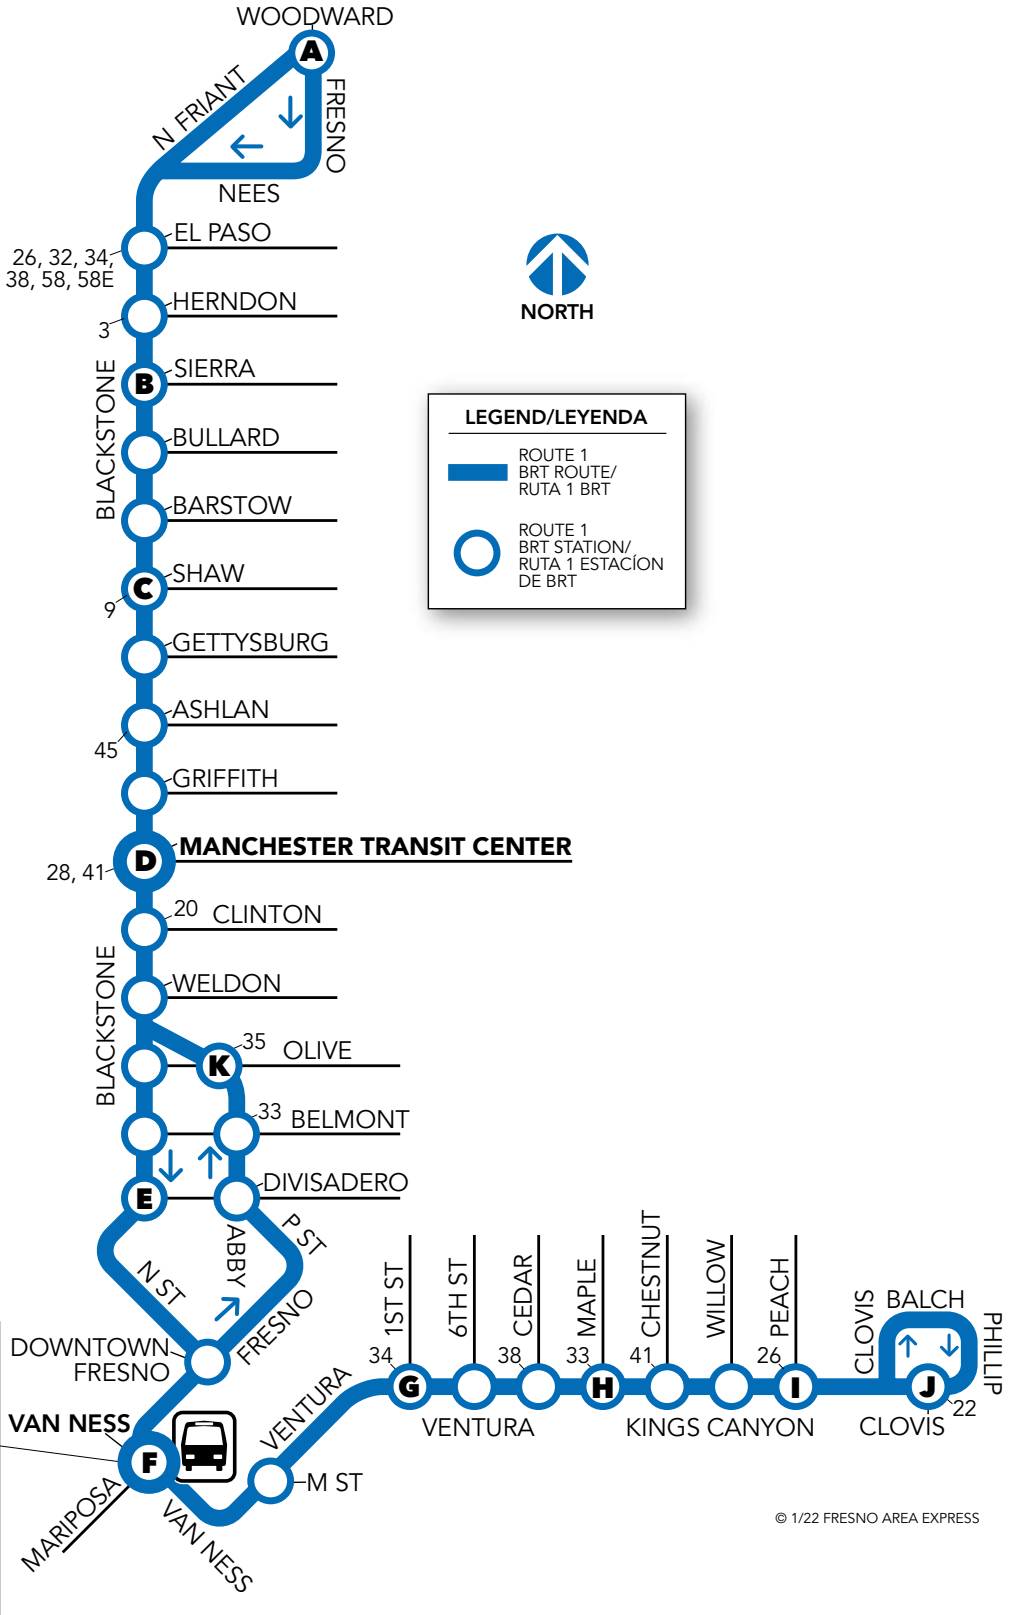

1

Q (Bus Rapid Transit – BRT)

Route/Ruta

© 1/22 FRESNO AREA EXPRESS

Q-BRT Southbound/En dirección sur

WEEKDAYS/DÍAS DE SEMANA

WOODWARD STATION (A)	SIERRA STATION (B)	SHAW STATION (C)	MANCHESTER TRANSIT CENTER (D)	DIVISADERO STATION (E)	VAN NESS STATION (F)	1ST STREET STATION (G)	MAPLE STATION (H)	PEACH STATION (I)	CLOVIS STATION (J)
--	--	--	--	--	5:26	5:33	5:39	5:45	5:51
--	--	--	--	--	5:41	5:48	5:54	6:00	6:06
--	--	--	--	--	5:56	6:03	6:09	6:15	6:21
5:28	5:38	5:45	5:53	6:06	6:11	6:18	6:24	6:30	6:36
5:42	5:52	5:59	6:07	6:20	6:25	6:32	6:38	6:44	6:50
5:54	6:04	6:11	6:19	6:32	6:37	6:44	6:50	6:56	7:02
6:04	6:14	6:21	6:29	6:42	6:47	6:54	7:00	7:06	7:12

From approximately 2:30 pm to 7:00 pm arrives every 10 minutes (cada 10 minutos)

6:58	7:08	7:16	7:24	7:36	7:41	7:47	7:53	8:01	8:06
7:11	7:21	7:29	7:37	7:49	7:54	8:00	8:05	8:10	8:15
7:29	7:39	7:47	7:55	8:04	8:09	8:15	8:20	8:25	8:30
7:47	7:57	8:03	8:09	8:18	8:23	8:29	8:34	8:39	8:44
8:04	8:12	8:18	8:24	8:33	8:38	8:44	8:49	8:54	8:59
8:19	8:27	8:33	8:39	8:48	8:53	8:59	9:04	9:09	9:14
8:34	8:42	8:48	8:54	9:03	9:08	9:14	9:19	9:24	9:29
8:49	8:57	9:03	9:09	9:18	9:23	9:29	9:34	9:39	9:44
9:04	9:12	9:18	9:24	9:33	9:38	9:44	9:49	9:54	9:59
9:22	9:30	9:36	9:42	9:51	9:56	10:02	10:07	10:12	10:17
10:22	10:30	10:36	10:42	10:51	10:56	11:02	11:07	11:12	11:17
11:22	11:30	11:36	11:42	11:51	11:56	12:02	12:07	12:12	12:17