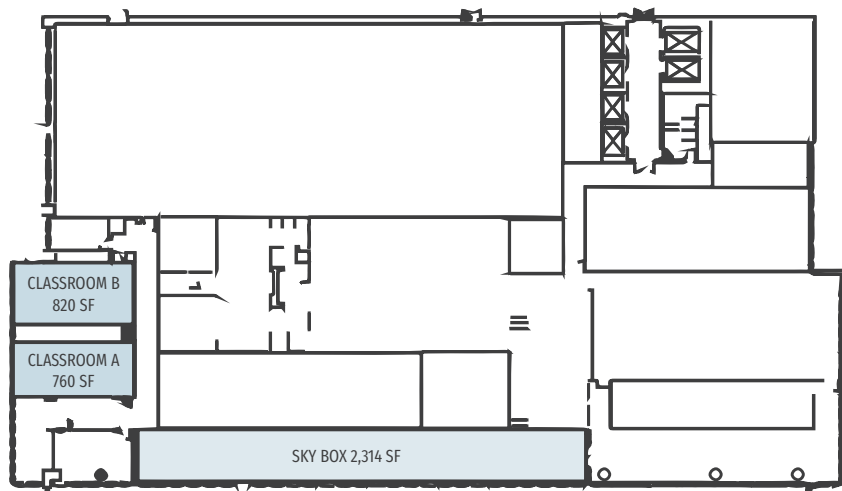

SECOND FLOOR

SQUARE FEET

MAXIMUM CAPACITY

FIRST FLOOR

BASKETBALL COURT	7,353	919
INDOOR TURF FIELD	16,200	2,181
OUTDOOR TURF FIELD	14,400	-

SECOND FLOOR

CLASSROOM A	780	39
CLASSROOM B	820	41
SKYBOX	2,314	150

CONTACT INFORMATION

Melissa Thomas

Director of Guest Services & Events

(972)489-7158 Cell

spcatthestar.com