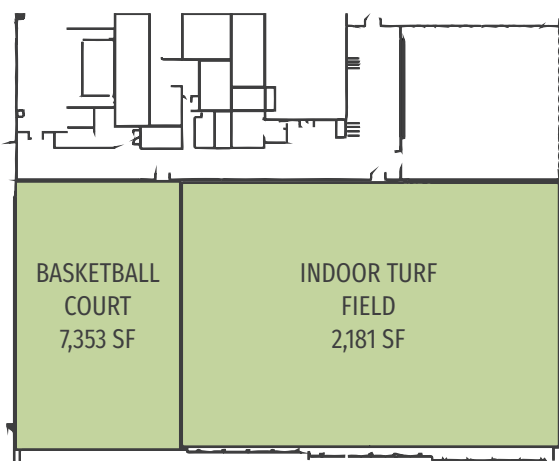

MEETING SPACE & CAPACITY

FACT SHEET

FIRST FLOOR