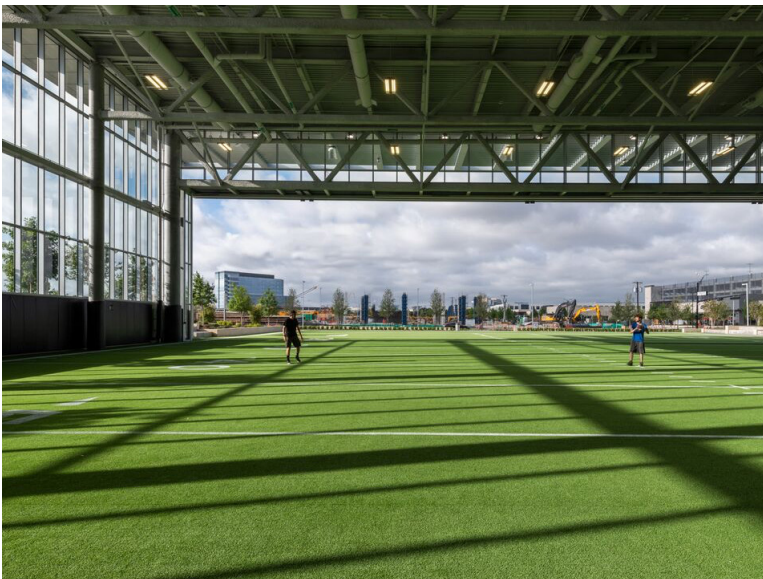

# AN EXCEPTIONAL EXPERIENCE

From our indoor turf field to our intimate classrooms, the Sports Performance Center exemplifies performance, innovation and competition. We offer ample space in a world-class location primed for creativity and innovation.

The Sports Performance Center offers over 40,000 square feet of meeting space with endless opportunities for your next event. Our fields, court, viewing deck and classroom space are only a 5-minute walk from the Dallas Cowboys World Headquarters. This brand new facility represents a partnership between the Dallas Cowboys, Baylor Scott & White and the Frisco Independent School District. From an outstanding reception area in the Sky Box overlooking our turf field and basketball court to state-of-the-art technology in each space, The Sports Performance Center will be a game-changer for your next gathering or event.

## Indoor Turf Field

The SPC Indoor Turf Field (16,200 SF) is a massive, dynamic venue accommodating a variety of event floor plans, seating, stage, audiovisual and lighting needs. This unique setting, with a large retractable glass door that leads to our outdoor turf field, paves the way for a high energy event unlike any other.

## Outdoor Turf Field

The SPC Outdoor Turf Field (14,400 SF) is a vast, open-air venue in the heart of the vibrant Dallas Cowboys campus. This versatile outdoor field is an ideal location for corporate team-building functions, evening receptions and banquets.