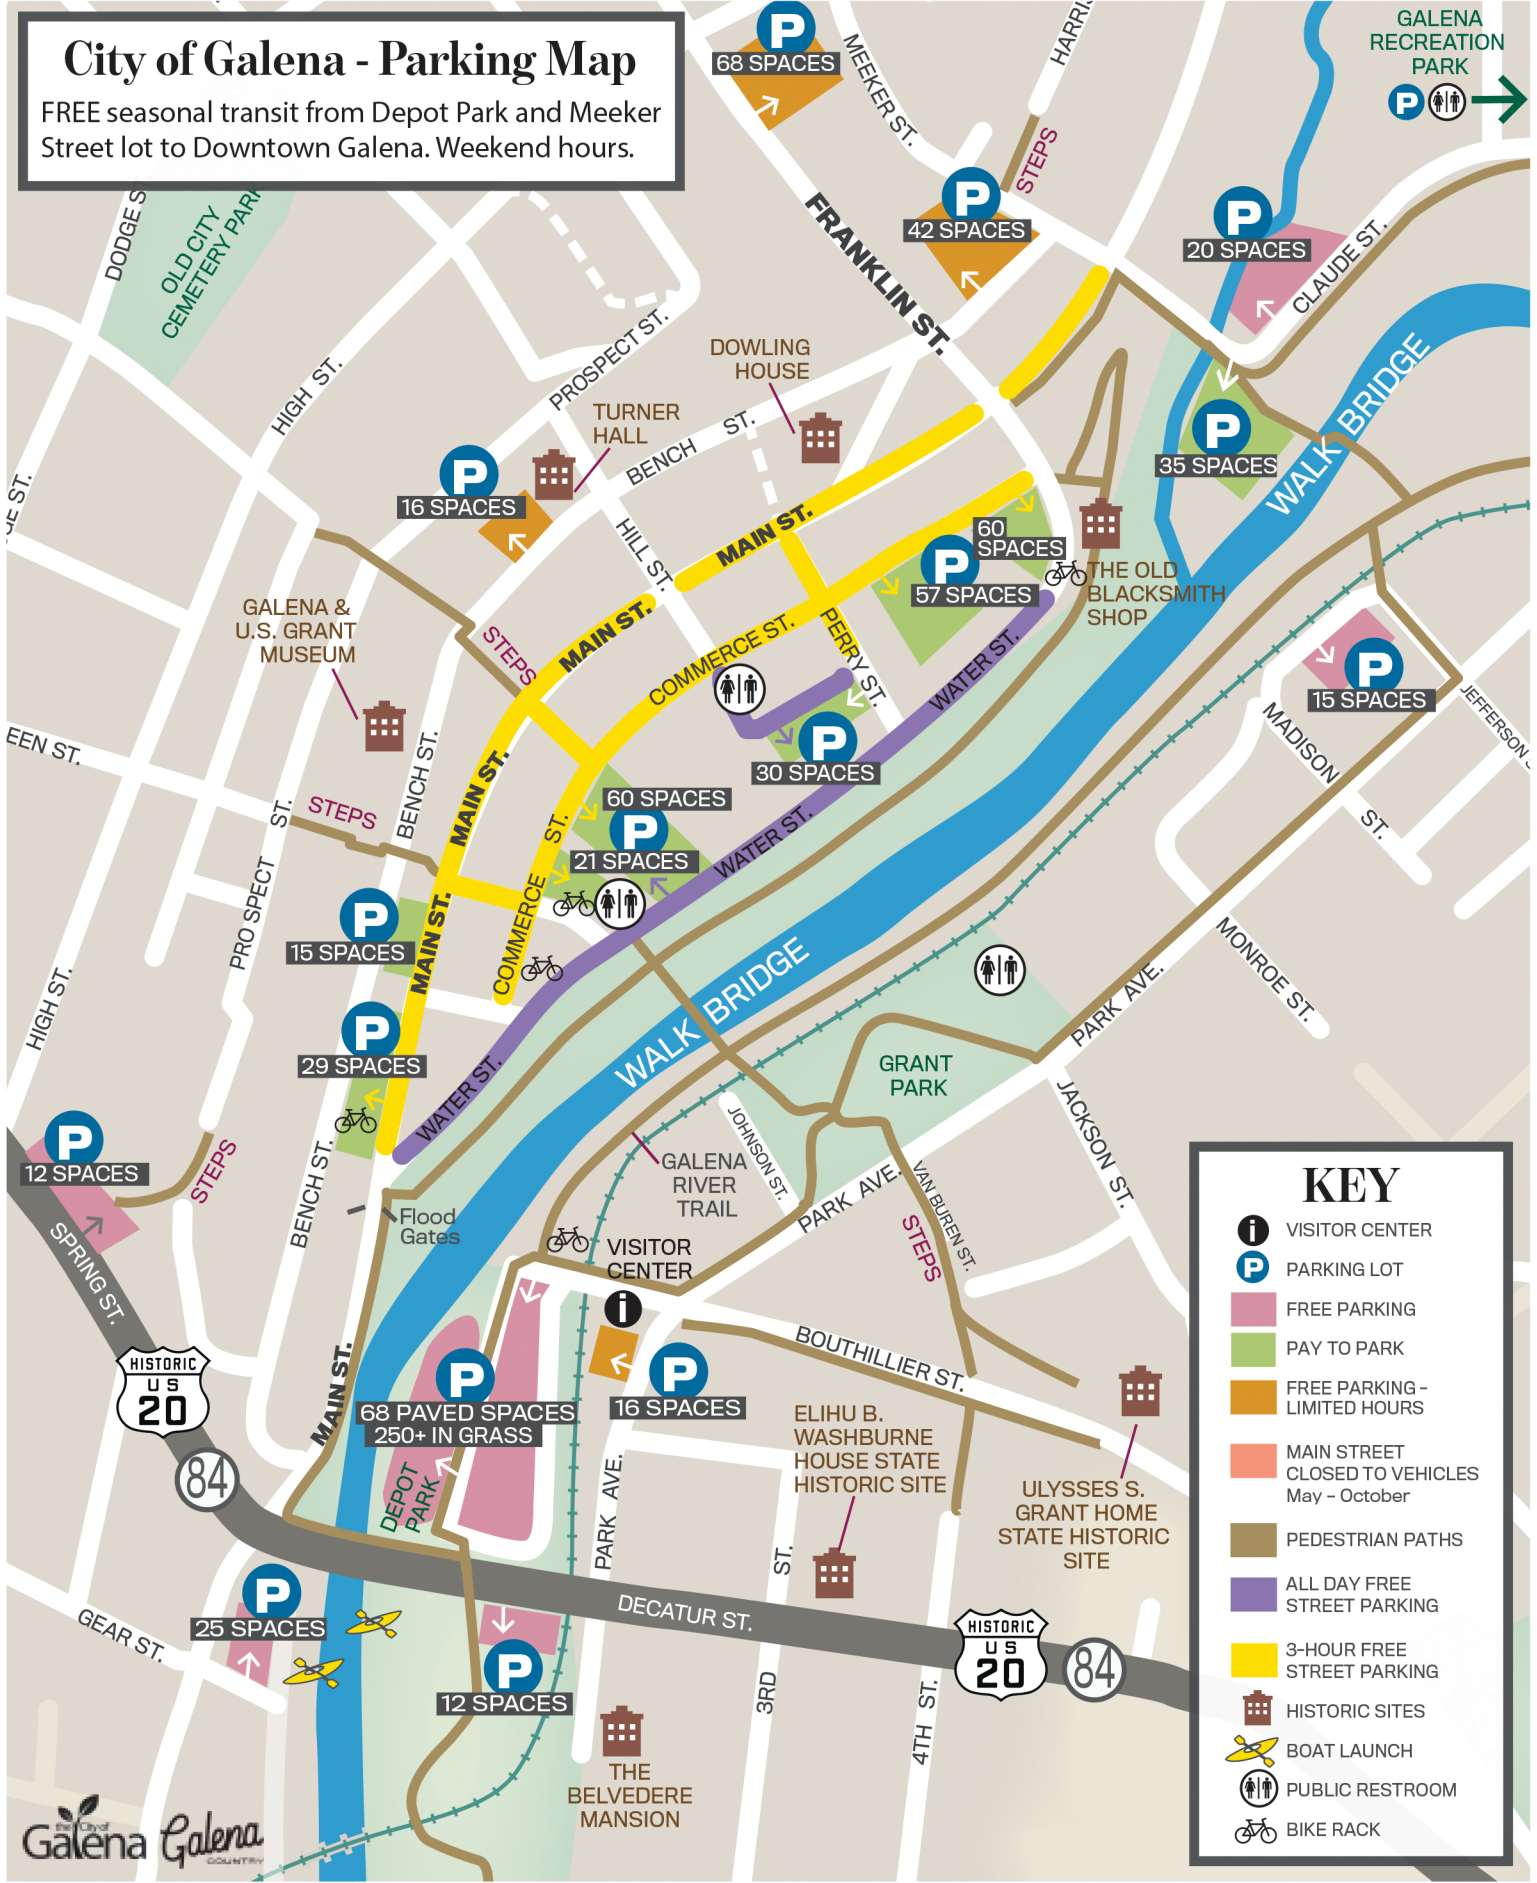

City of Galena - Parking Map

FREE seasonal transit from Depot Park and Meeker Street lot to Downtown Galena. Weekend hours.

KEY

- VISITOR CENTER
- PARKING LOT
- FREE PARKING
- PAY TO PARK
- FREE PARKING - LIMITED HOURS
- MAIN STREET CLOSED TO VEHICLES May - October
- PEDESTRIAN PATHS
- ALL DAY FREE STREET PARKING
- 3-HOUR FREE STREET PARKING
- HISTORIC SITES
- BOAT LAUNCH
- PUBLIC RESTROOM
- BIKE RACK