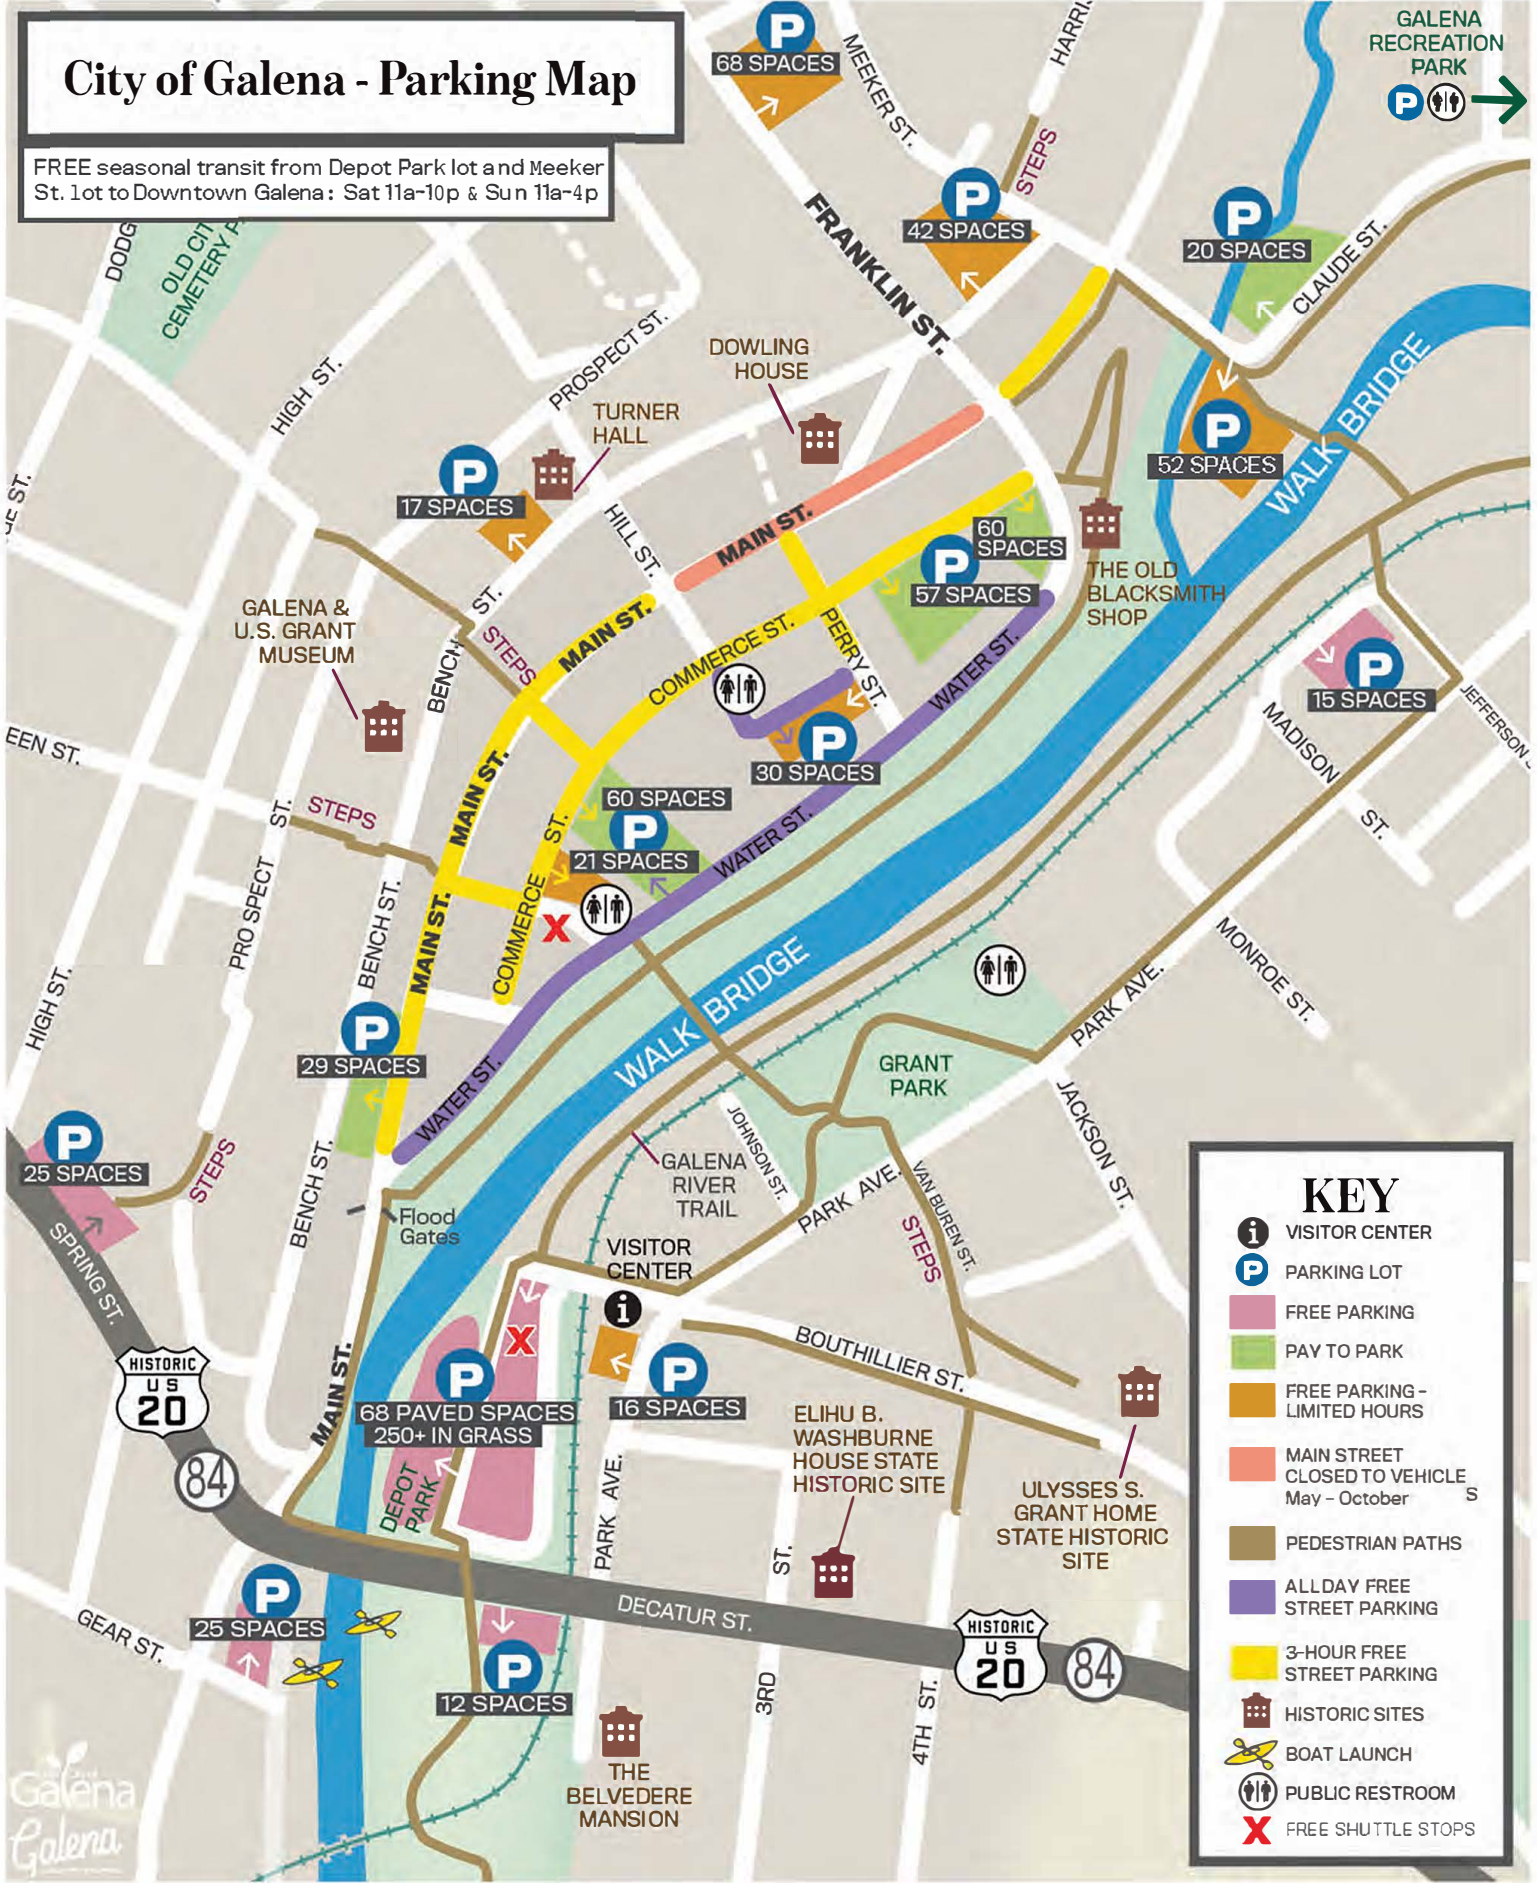

City of Galena - Parking Map

FREE seasonal transit from Depot Park lot and Meeker St. lot to Downtown Galena: Sat 11a-10p & Sun 11a-4p

KEY

- VISITOR CENTER
- PARKING LOT
- FREE PARKING
- PAY TO PARK
- FREE PARKING - LIMITED HOURS
- MAIN STREET CLOSED TO VEHICLE May - October
- PEDESTRIAN PATHS
- ALL DAY FREE STREET PARKING
- 3-HOUR FREE STREET PARKING
- HISTORIC SITES
- BOAT LAUNCH
- PUBLIC RESTROOM
- FREE SHUTTLE STOPS