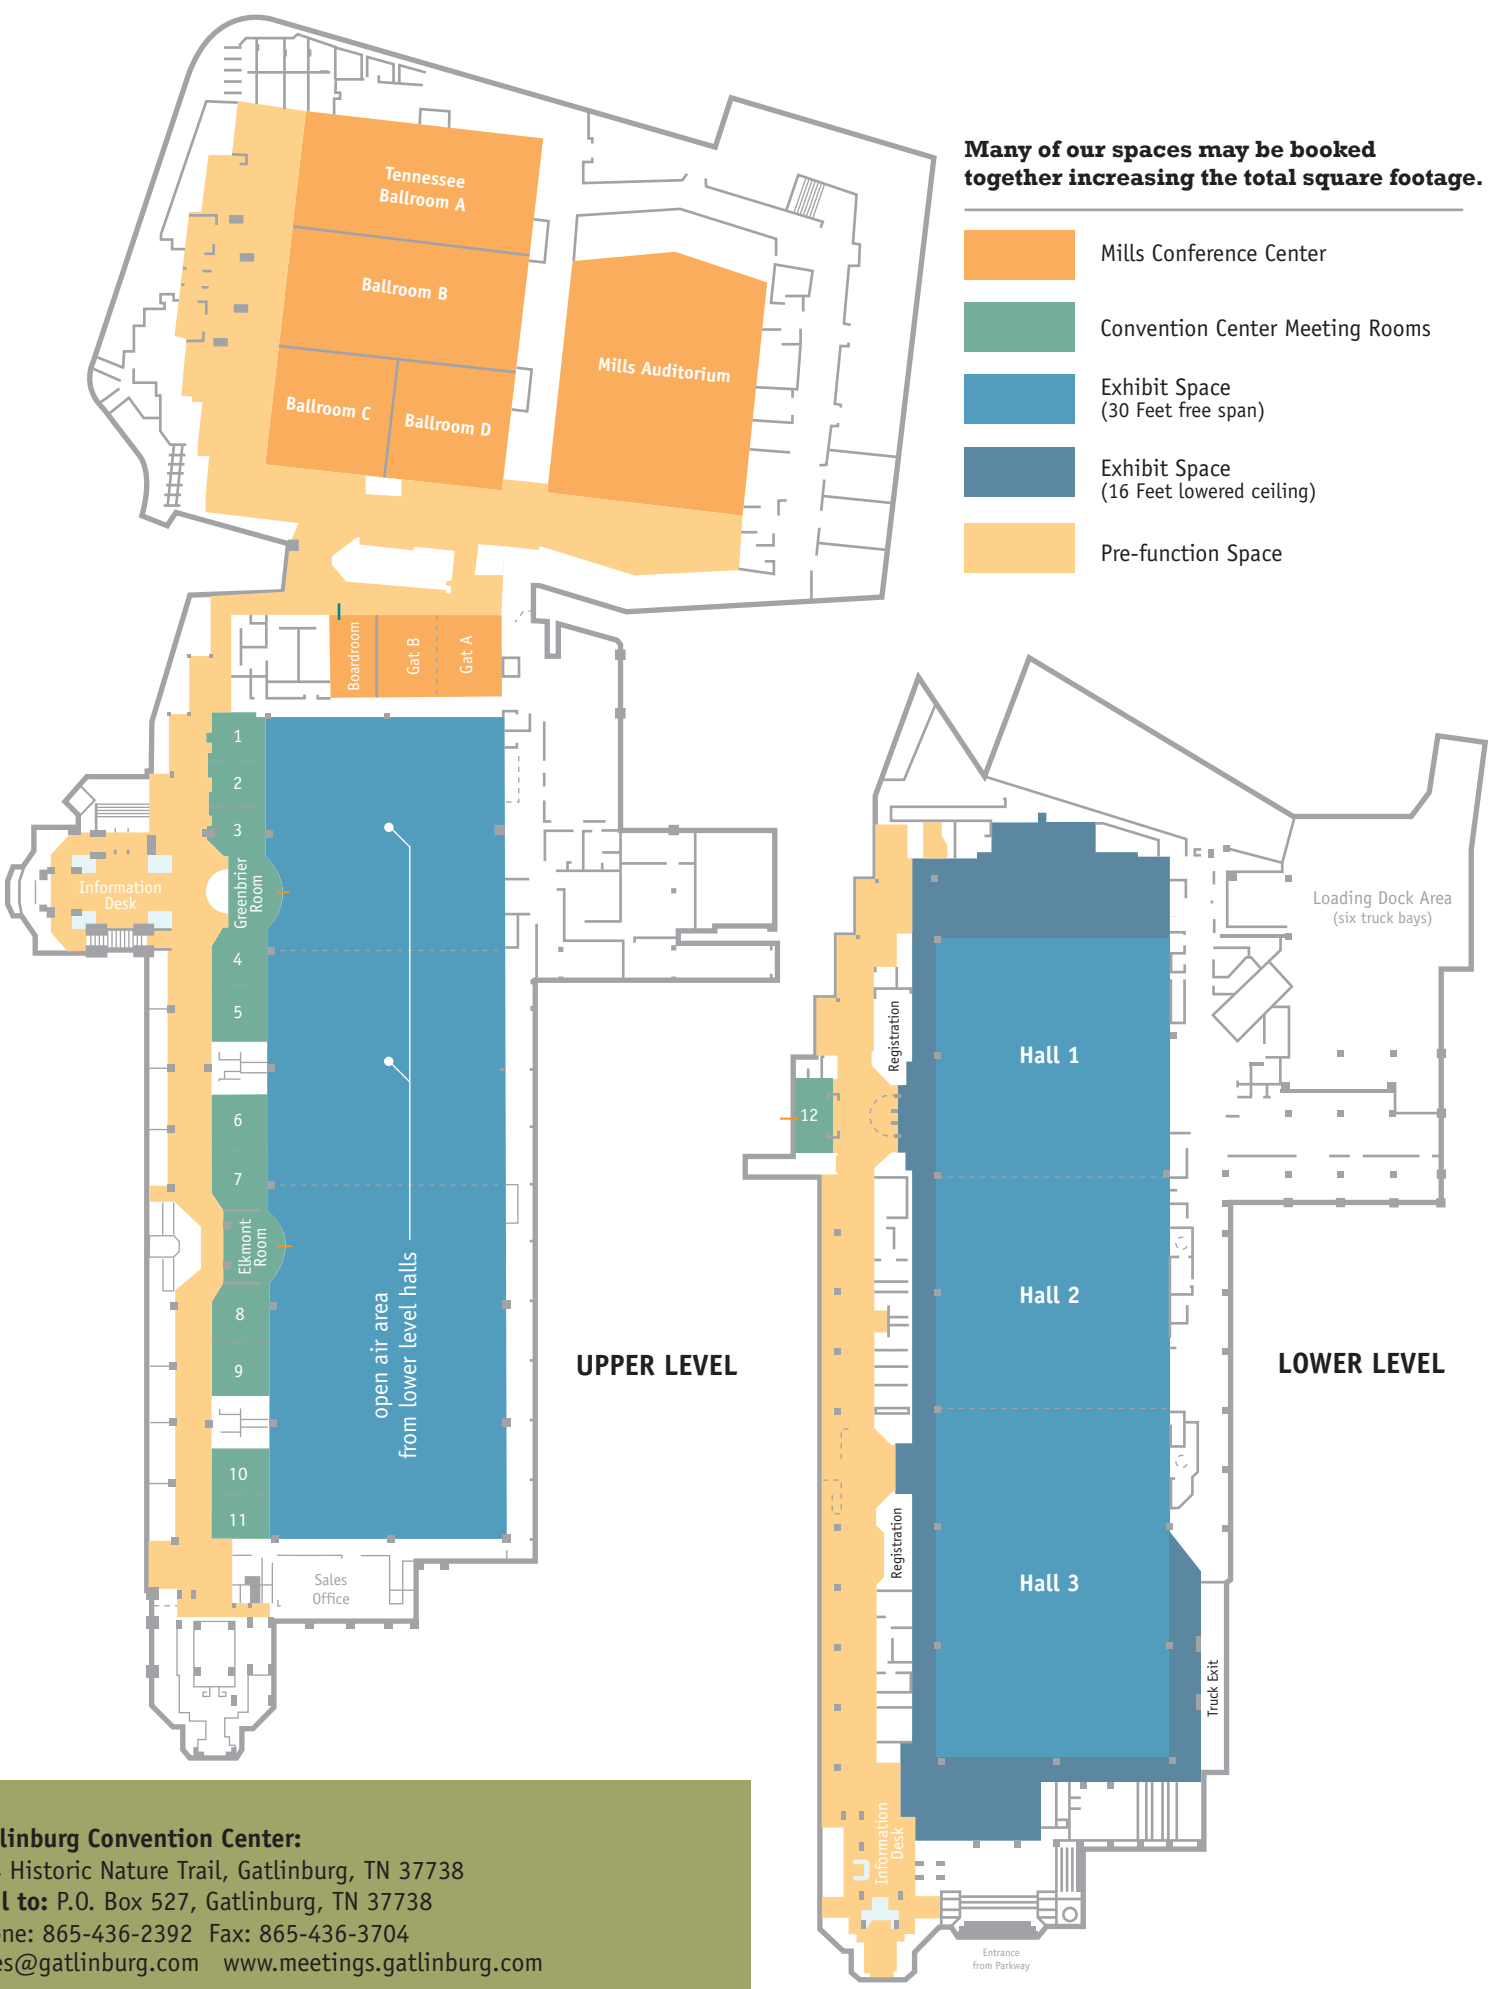

Gatlinburg Convention Center

Square
feet Dimensions Ceiling
Height Classroom Theater Banquet Conference
Square Exhibit
10 x 10

Mills Conference Center

Room	Room Dimensions			Room Capacities				
Tennessee Ballroom	17,064	158 x 108	27	882	2,000	1,050	-	90
Ballroom A	5,688	52 x 108	27	300	581	300	-	30
Ballroom B	5,688	52 x 108	27	300	581	300	-	30
Ballroom C	2,844	52 x 54	27	134	250	140	-	-
Ballroom D	2,844	52 x 54	27	134	250	140	-	-
Mills Auditorium	8,800	104 x 84	22	580	1,100	530	-	58
Gatlinburg Rooms	2,280	60 x 38	10	90	250	130	-	-
Room A	1,140	30 x 38	10	50	100	50	-	-
Room B	1,140	30 x 38	10	50	100	50	-	-
Gatlinburg Boardroom	950	25 x 38	10	-	-	-	24	-

Convention Center Meeting Rooms

Room	Room Dimensions			Room Capacities				
Rooms 1 - 3	1,846	26 x 71	10	110	180	120	72	-
Room 1	624	26 x 24	10	40	50	30	24	-
Room 2	598	26 x 23	10	40	50	30	22	-
Room 3	624	26 x 24	10	40	48	30	24	-
Greenbrier Room	840	38 x 22	10	48	56	32	-	-
Rooms 4 - 5	1,482	26 x 57	10	90	150	64	56	-
Room 4	702	26 x 27	10	45	48	30	24	-
Room 5	780	26 x 30	10	50	76	40	32	-
Rooms 6 - 7	1,482	26 x 57	10	90	150	64	56	-
Room 6	780	26 x 30	10	50	76	40	32	-
Room 7	702	26 x 27	10	40	48	30	24	-
Elkmont Room	840	38 x 22	10	48	56	32	-	-
Rooms 8 - 9	1,482	26 x 57	10	90	150	64	56	-
Room 8	702	26 x 27	10	40	48	32	24	-
Room 9	780	26 x 30	10	50	76	40	32	-
Rooms 10 - 11	1,196	26 x 46	10	72	110	50	40	-
Room 10	598	26 x 23	10	45	75	30	22	-
Room 11	598	26 x 23	10	32	40	24	22	-
Room 12 (Lower Level)	612	17 x 36	10	24	48	30	32	-

Exhibit Space

Room	Room Dimensions			Room Capacities				
Great Hall 1, 2 & 3	66,910	432 x 134	30/16	3,200	6,000	-	-	350
Hall 1	20,903	156 x 134	30/16	950	2,100	-	-	110
Hall 2	17,091	127 x 134	30/16	850	1,700	-	-	90
Hall 3	28,916	187 x 134	30/16	1,036	2,325	-	-	150

Many of our spaces may be booked together increasing the total square footage.

- Mills Conference Center
- Convention Center Meeting Rooms
- Exhibit Space (30 Feet free span)
- Exhibit Space (16 Feet lowered ceiling)
- Pre-function Space