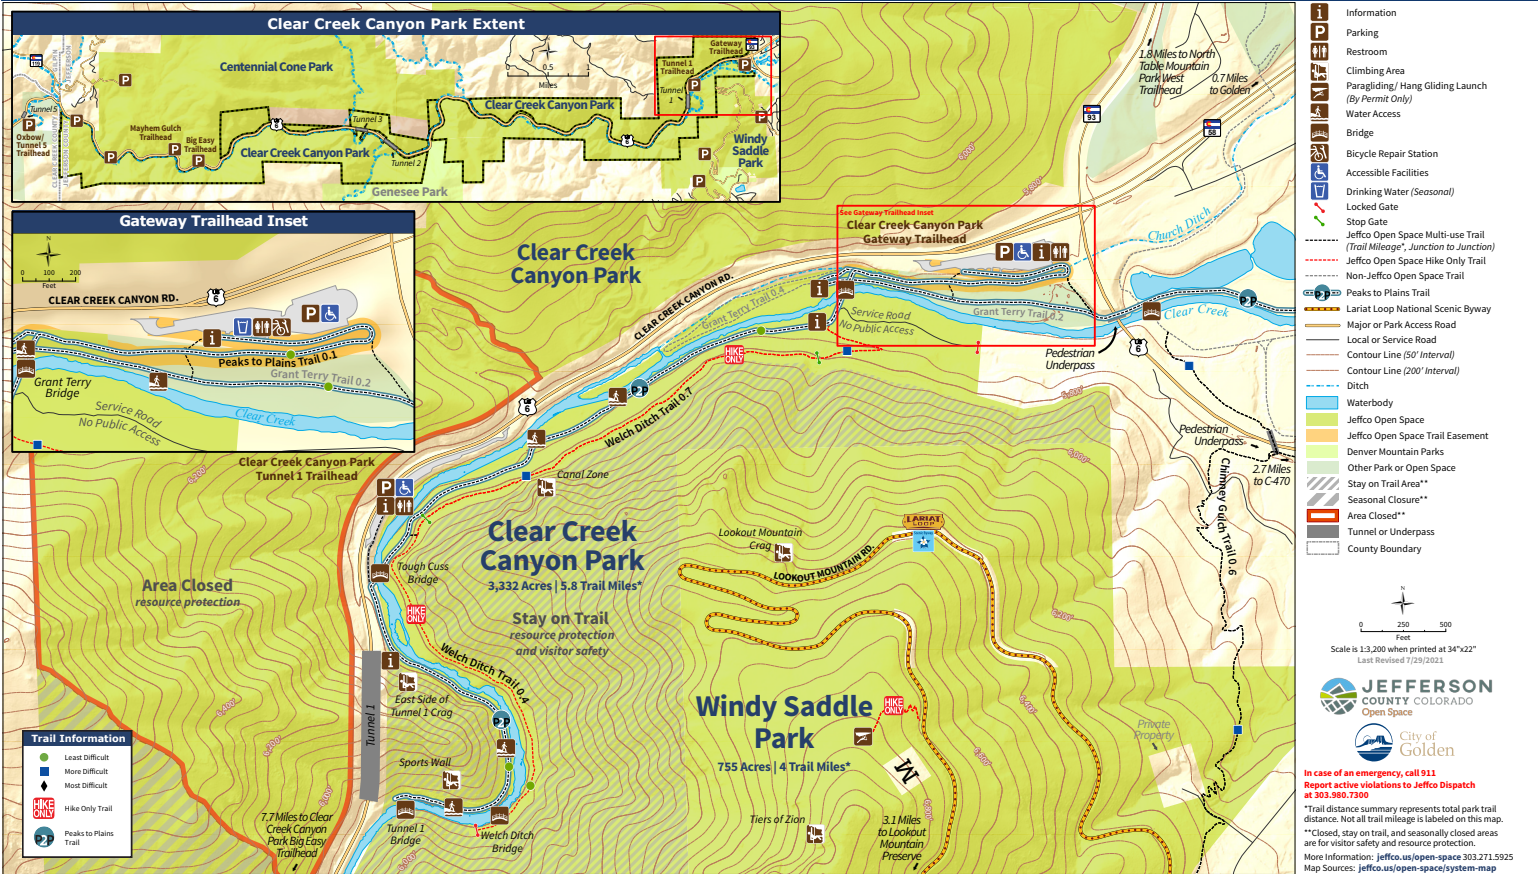

CLEAR CREEK CANYON PARK

Gateway & Tunnel 1 Trailheads

Big Easy & Mayhem Gulch Trailheads

Clear Creek Canyon Park Extent