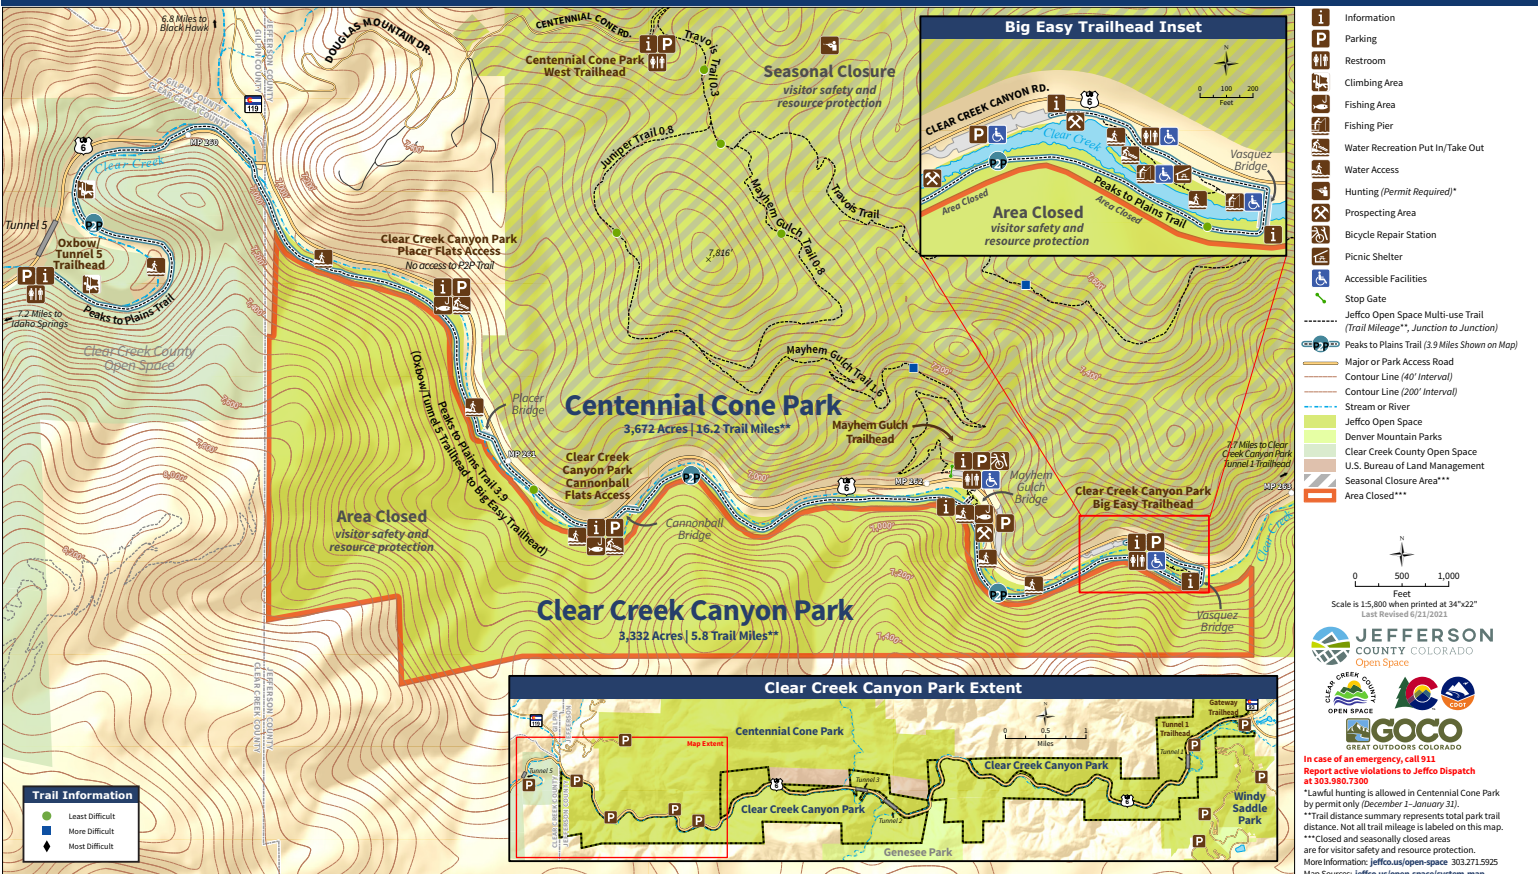

CLEAR CREEK CANYON PARK

Gateway & Tunnel 1 Trailheads

Big Easy & Mayhem Gulch Trailheads

Clear Creek Canyon Park Extent