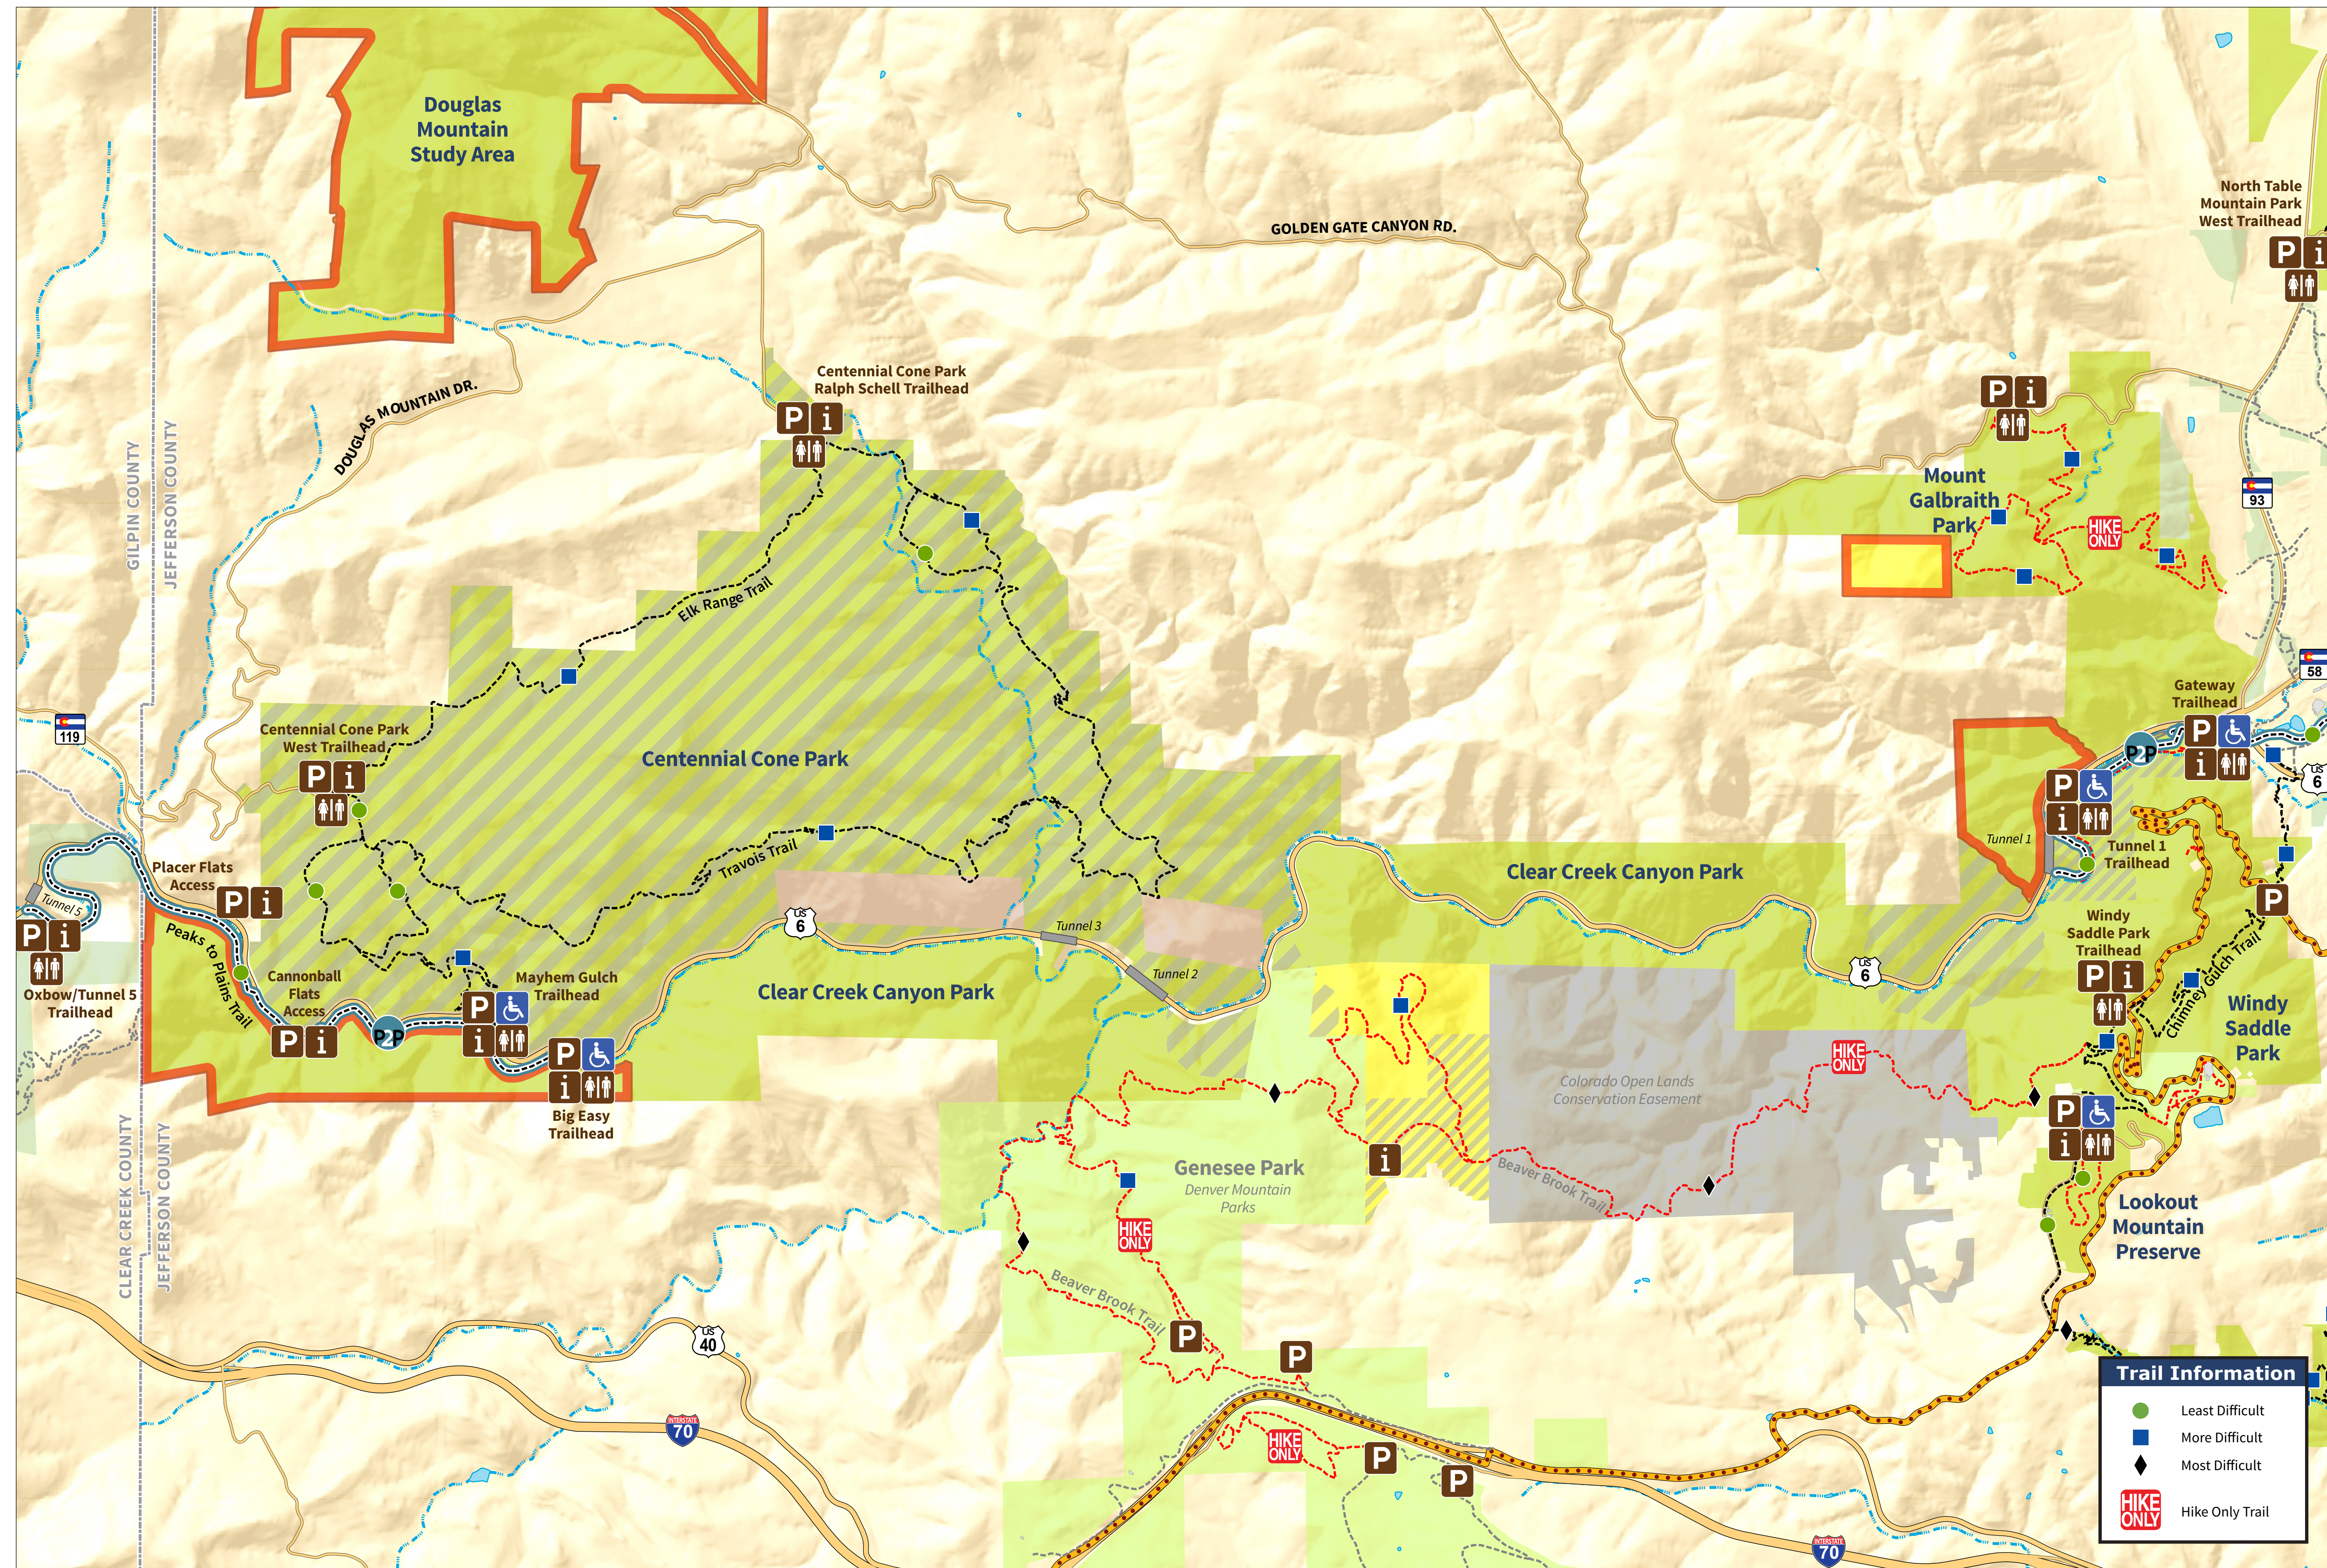

PEAKS TO PLAINS TRAIL

- P** Parking
- i** Information
- Restroom
- Accessible Facilities
- Jeffco Open Space Multi-use Trail
- Hike Only Trail
- Non-Jeffco Open Space Trail
- Peaks to Plains Trail
Gateway to Tunnel 1 Trailhead: 1.6 Miles
Big Easy to Tunnel 5 Trailhead: 3.9 Miles
- Lariat Loop National Scenic Byway
- Major or Park Access Road
- Stream or River
- Waterbody
- Jeffco Open Space
- Jeffco Open Space Conservation Easement
- Other Park or Open Space
- Denver Mountain Parks
- Colorado Open Lands Conservation Easement
- Bureau of Land Management
- Stay on Trail Area*
- Seasonal Closure*
- Area Closed*
- County Boundary

JEFFERSON COUNTY COLORADO
Open Space

GOCO
GREAT OUTDOORS COLORADO

In case of an emergency, call 911
Report active violations to Jeffco Dispatch at 303.980.7300

*Closed, stay on trail, and seasonally closed areas are for visitor safety and resource protection.
More Information: jeffco.us/open-space 303.271.5925
Map Sources: jeffco.us/open-space/system-map

Trail Information

- Least Difficult
- More Difficult
- Most Difficult
- Hike Only Trail