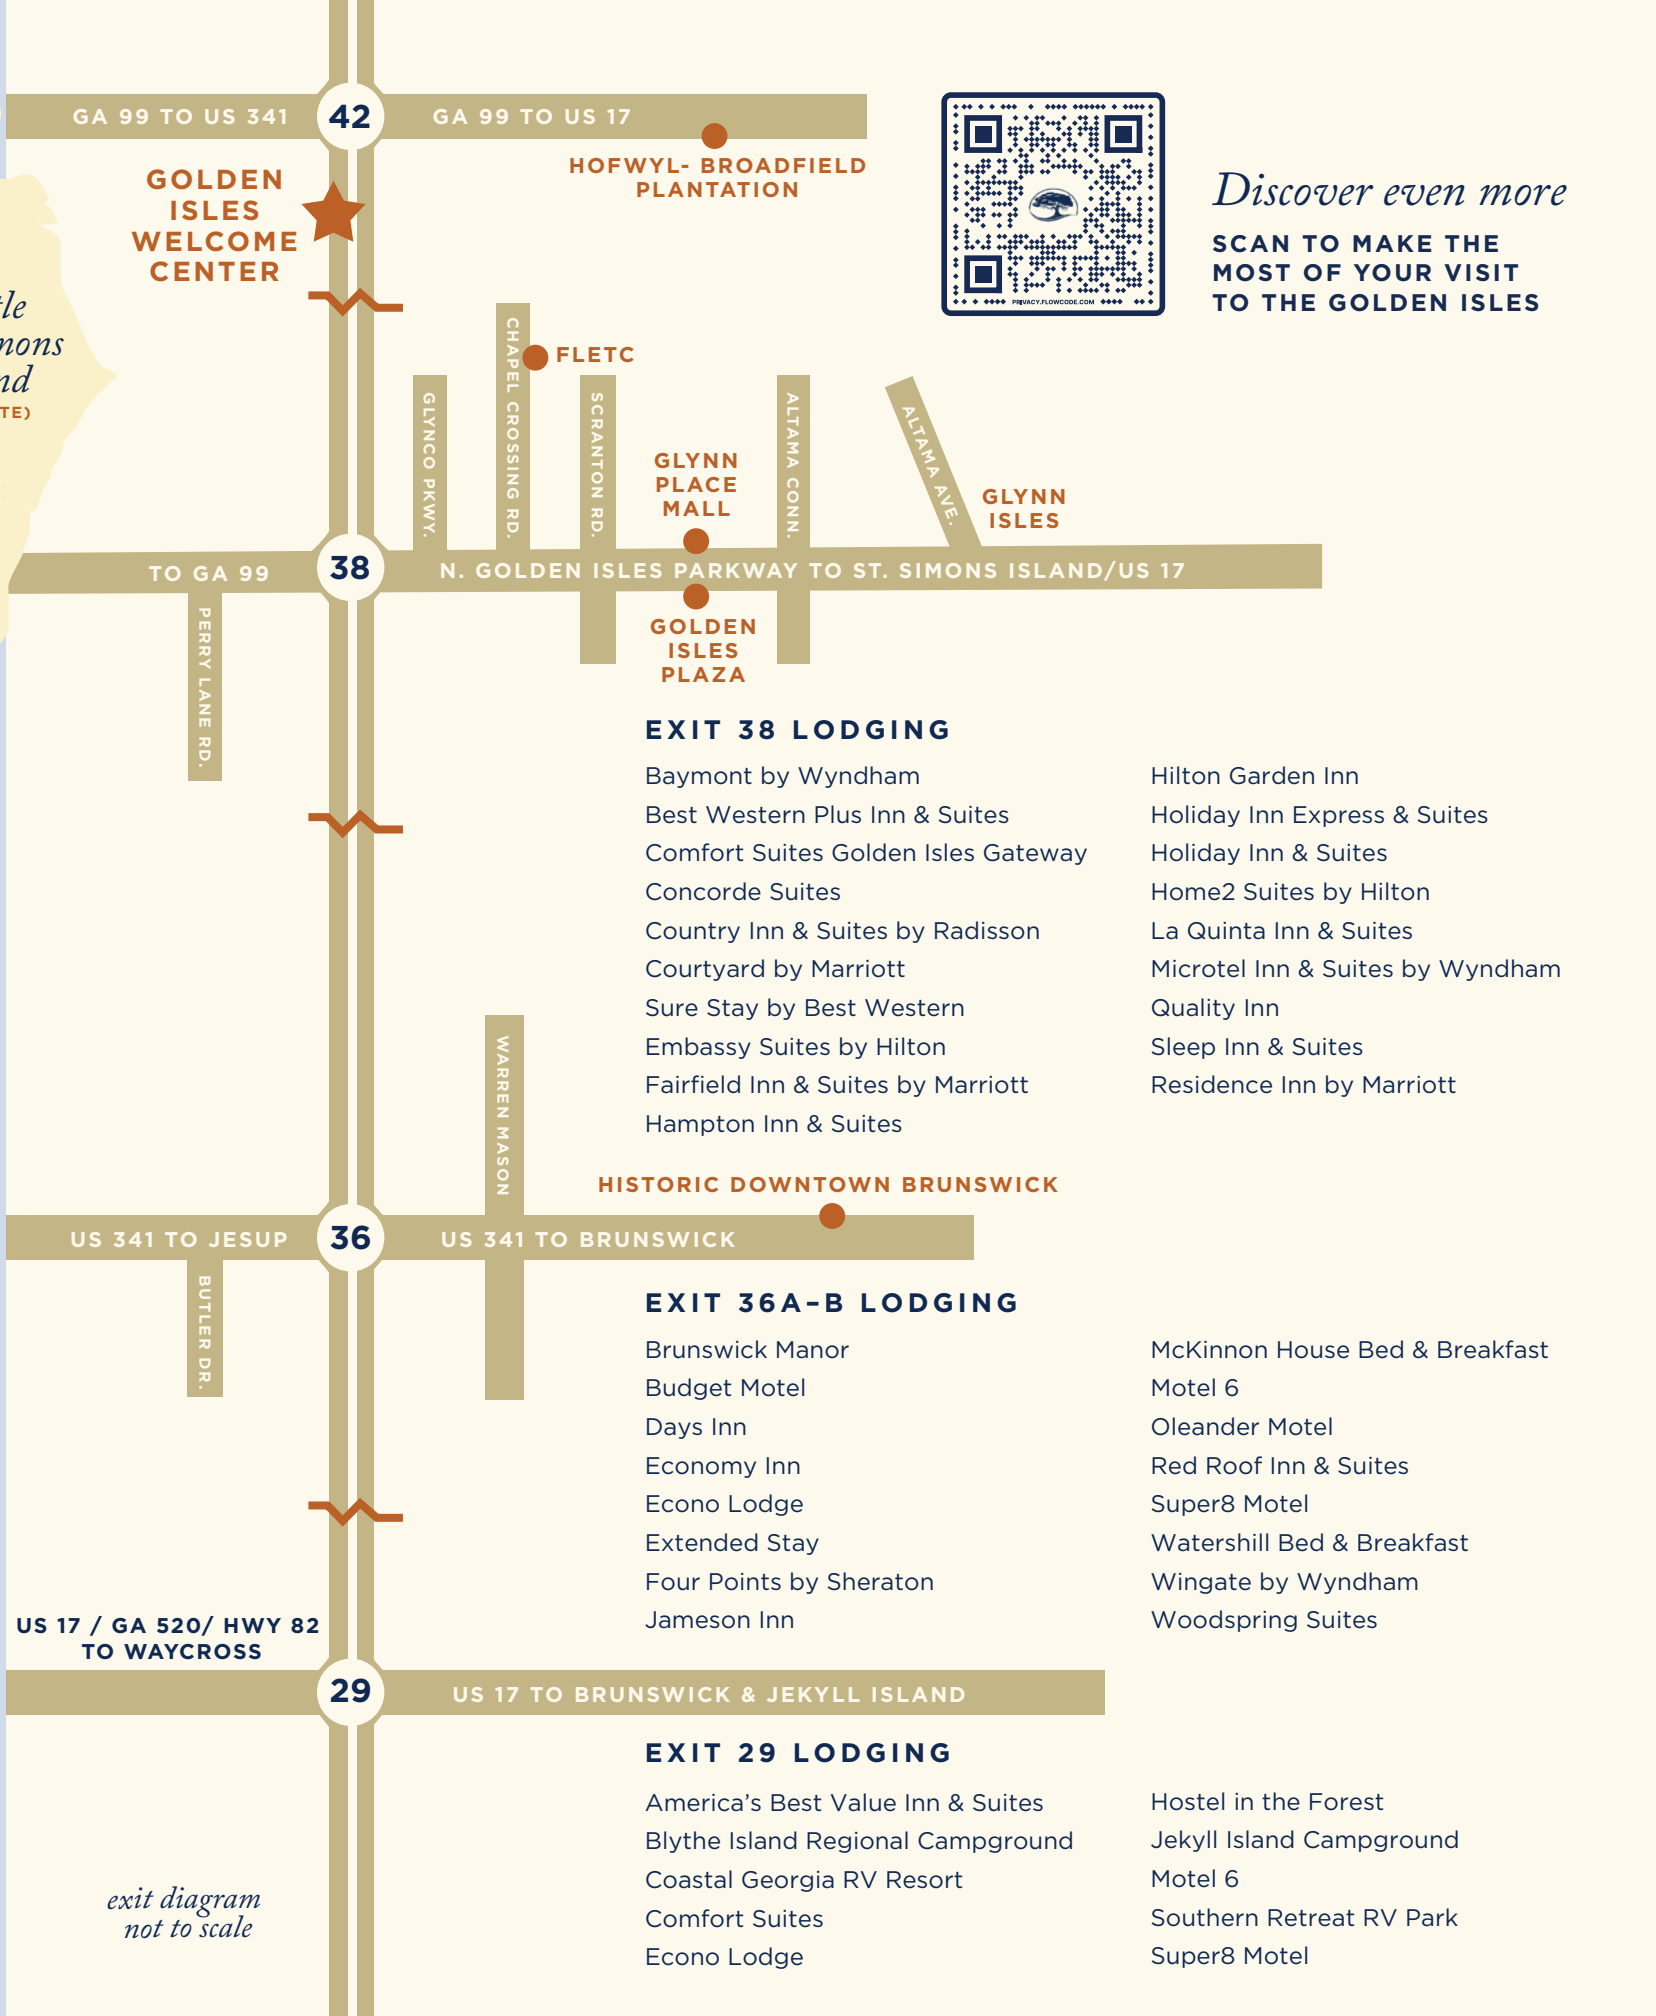

Discover even more
SCAN TO MAKE THE MOST OF YOUR VISIT TO THE GOLDEN ISLES

GOLDEN ISLES WELCOME CENTER

HOFWYL- BROADFIELD PLANTATION

FLETC

GLYNN PLACE MALL

GLYNN ISLES

GOLDEN ISLES PLAZA

EXIT 38 LODGING

Baymont by Wyndham	Hilton Garden Inn
Best Western Plus Inn & Suites	Holiday Inn Express & Suites
Comfort Suites Golden Isles Gateway	Holiday Inn & Suites
Concorde Suites	Home2 Suites by Hilton
Country Inn & Suites by Radisson	La Quinta Inn & Suites
Courtyard by Marriott	Microtel Inn & Suites by Wyndham
Sure Stay by Best Western	Quality Inn
Embassy Suites by Hilton	Sleep Inn & Suites
Fairfield Inn & Suites by Marriott	Residence Inn by Marriott
Hampton Inn & Suites	

HISTORIC DOWNTOWN BRUNSWICK

EXIT 36A-B LODGING

Brunswick Manor	McKinnon House Bed & Breakfast
Budget Motel	Motel 6
Days Inn	Oleander Motel
Economy Inn	Red Roof Inn & Suites
Econo Lodge	Super8 Motel
Extended Stay	Watershill Bed & Breakfast
Four Points by Sheraton	Wingate by Wyndham
Jameson Inn	Woodspring Suites

EXIT 29 LODGING

America's Best Value Inn & Suites	Hostel in the Forest
Blythe Island Regional Campground	Jekyll Island Campground
Coastal Georgia RV Resort	Motel 6
Comfort Suites	Southern Retreat RV Park
Econo Lodge	Super8 Motel

exit diagram not to scale

Key

- HIGHWAYS
- ROADS
- BEACHES
- POINTS OF INTEREST
- WELCOME CENTERS
- PUBLIC BEACH ACCESS