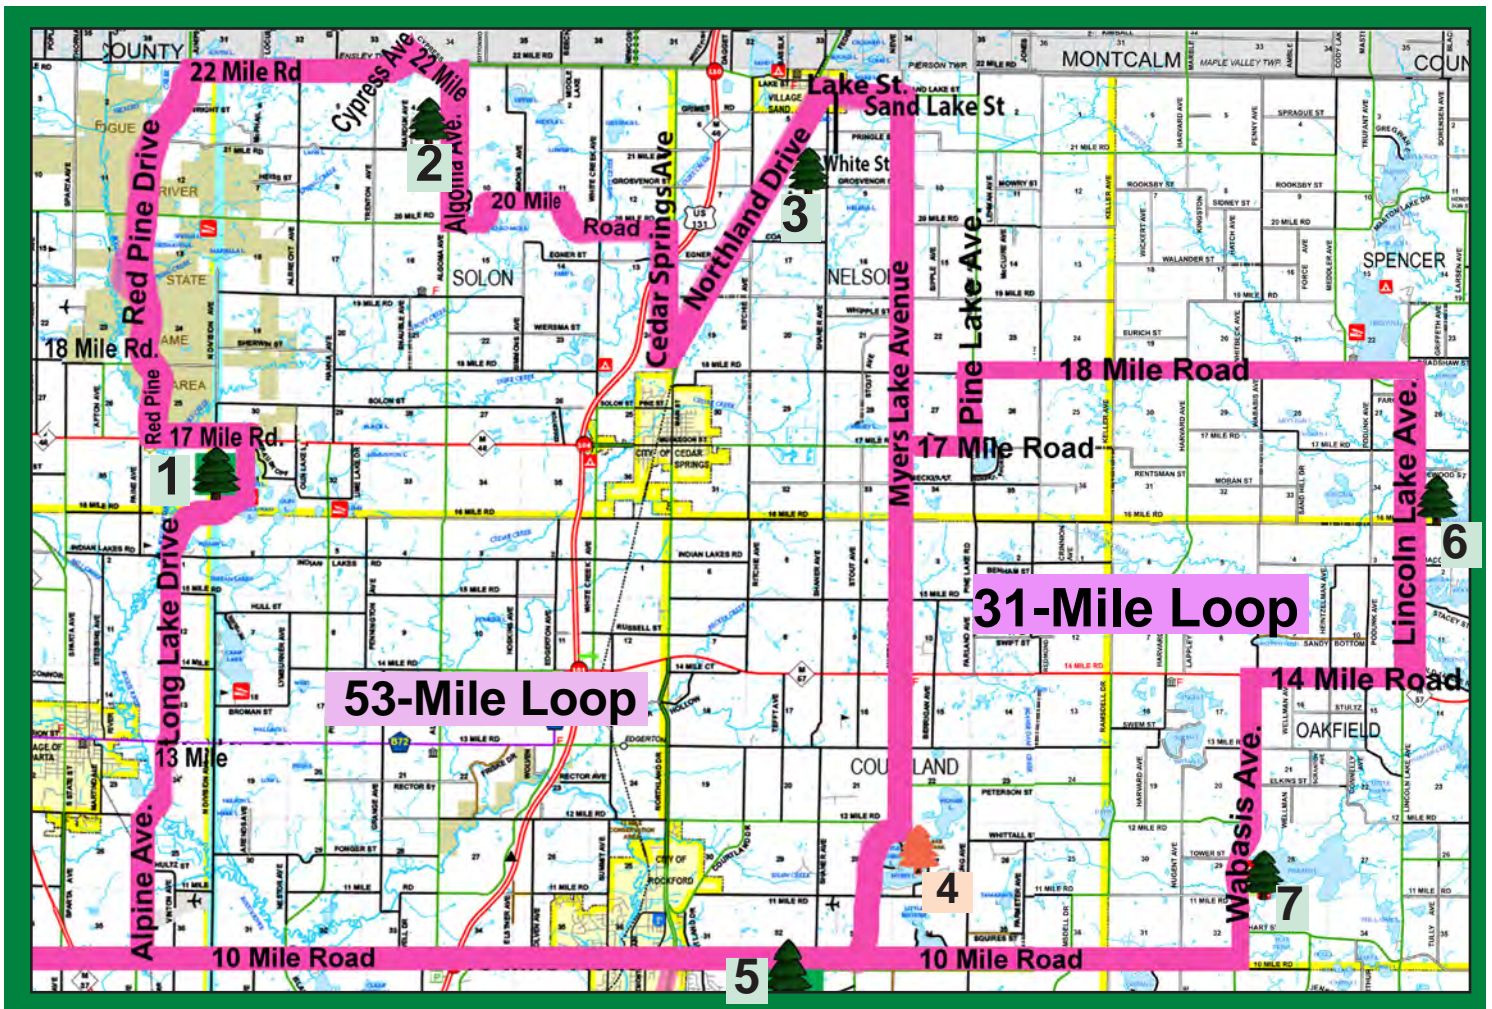

**53-Mile Loop**

Alpine Avenue to  
13 Mile Road to  
Long Lake Drive to  
17 Mile Road to  
Red Pine Drive to  
18 Mile Road to  
Red Pine Drive to

22 Mile Road to  
Cypress Avenue to  
22 Mile Road to  
Algoma Avenue to  
20 Mile Road to  
Cedar Springs Ave to

Northland Drive to  
Lake Street to  
Sand Lake Street to  
Myers Lake Ave to  
10 Mile Road

**31-Mile Loop**

Myers Lake Avenue to  
17 Mile Road to  
Pine Lake Avenue to  
18 Mile Road to  
Lincoln Lake Avenue to  
14 Mile Road to  
Wabasis Avenue to  
10 Mile Road

**Parks along the Route**

**53-Mile Loop**

- 1. Long Lake Park
- 2. Fish Knob Park
- 3. Gordon Park
- 4. Myers Lake Park (closed for season)

**31- Mile Loop**

- 4. Myers Lake Park (closed for season)
- 6. White Pine Park
- 7. Wabasis Park