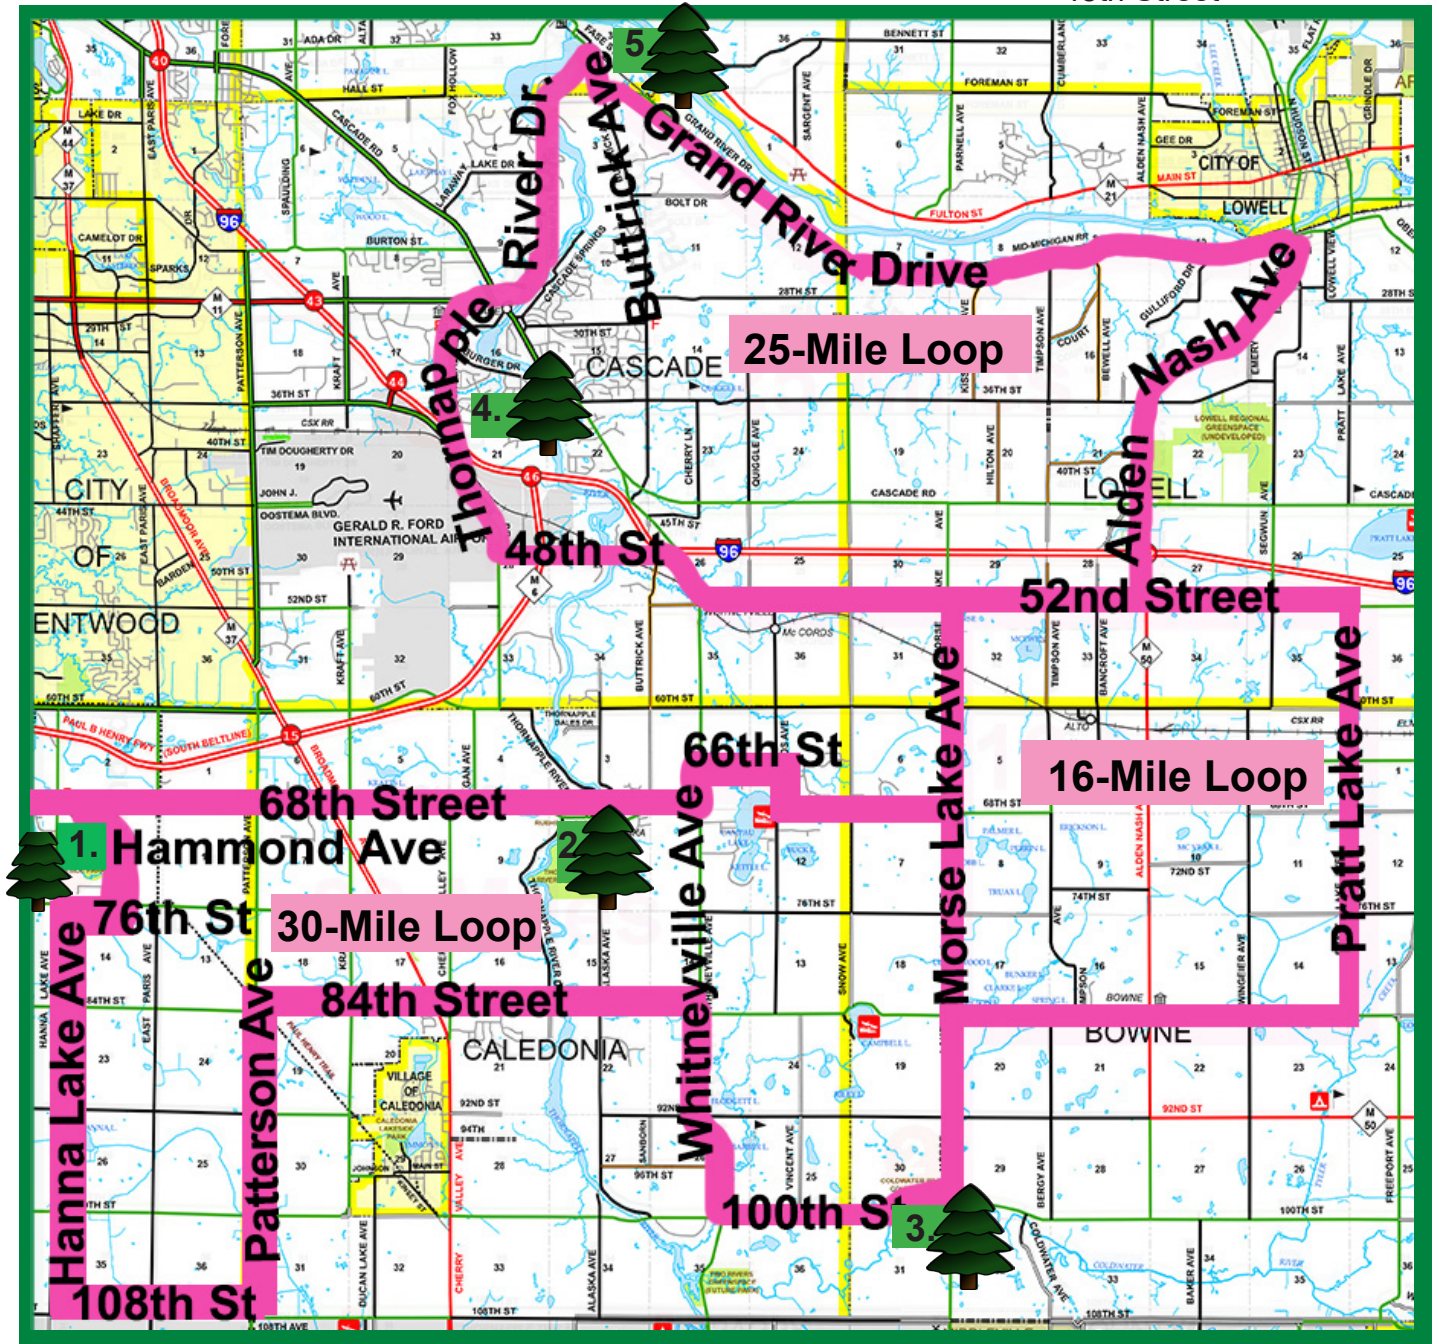

30-Mile Loop

Hanna Lake Ave to
76th Street to
Hammond Ave to
68th Street to
Whitneyvell Ave to
66th Street to

McCords Ave to
68th Street to
Morse Lake Ave
100th Street to
Whitneyville Ave to
84th Street to
Patterson Ave to
108th Street

16-Mile Loop

Morse Lake Ave to
52nd Street to
Pratt Lake Ave to
84th Street

25-Mile Loop

Thornapple River Dr to
Buttrick Ave to
Grand River Dr to
Alden Nash Ave
52nd Street to
Whitneyville Ave to
48th Street

Parks along/near the Route

- 1. Dutton Shadyside Park
- 2. Ruehs Park (off 68th St)

- 3. Coldwater River Park
- 4. Cascade Township Park

- 5. Ada Township Park