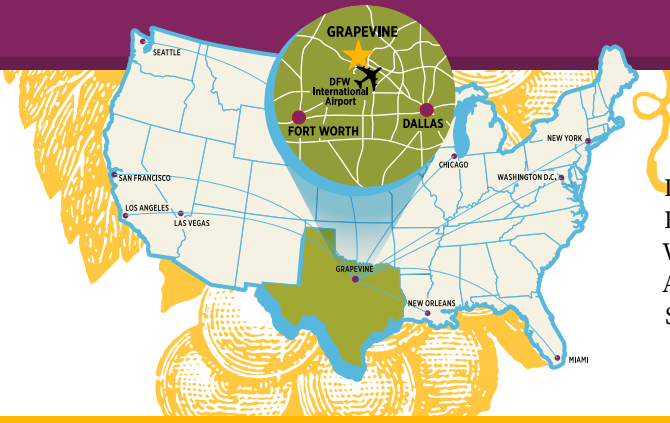

GRAPEVINE

VINTAGE ★ TEXAS

GrapevineTexasUSA.com

HISTORIC Grapevine, Texas, centrally located between Dallas and Fort Worth, is the premiere go-to destination when planning a tour in North Texas! Step back in time on Historic Main Street with a collection of charming boutiques, restaurants and art galleries. Enjoy fantastic hotels and resorts, great attractions, exquisite winery tasting rooms, internationally renowned festivals and events, world-class shopping, delectable dining at more than 200 restaurants, bistros and cafés and much more. For more information, visit GrapevineTexasUSA.com.

Distance from Grapevine

Dallas	23 miles	Houston	261 miles
Fort Worth	23 miles	Oklahoma City	194 miles
Waco	112 miles	Shreveport, LA	210 miles
Austin	211 miles	Little Rock, AK	342 miles
San Antonio	290 miles		

**Tours range from 45 minutes to 4-hours*

HERITAGE AND CULTURAL ATTRACTIONS

- Grapevine Urban Wine Trail
- Grapevine Vintage Railroad
- Historic Main Street District
- Historic Nash Farm
- Settlement to City Museums

TOP 5 REASONS TO VISIT GRAPEVINE, TEXAS

- 1. Historic Main Street Grapevine**—packed full of unique shops, restaurants, galleries and artisan studios and much more to explore!
- 2. The Grapevine Urban Wine Trail**—offering many opportunities to sip, savor, blend and educate your group on Texas wines
- 3. Curated Experiences**—Looking for something unique and different, let us design a tour, package or experience for your group!
- 4. Texas Heritage Attractions**—As the oldest settlement in Tarrant County, Grapevine can provide a whole history lesson through many of our attractions, including the Grapevine Vintage Railroad, Historic Nash Farm and many more!
- 5. Christmas Capital of Texas!**—Millions of twinkling lights, holiday entertainment, ICE! at the Gaylord Texan, Christmas exhibits, Christmas Wine Trains and much more...we're the perfect destination for the holidays.