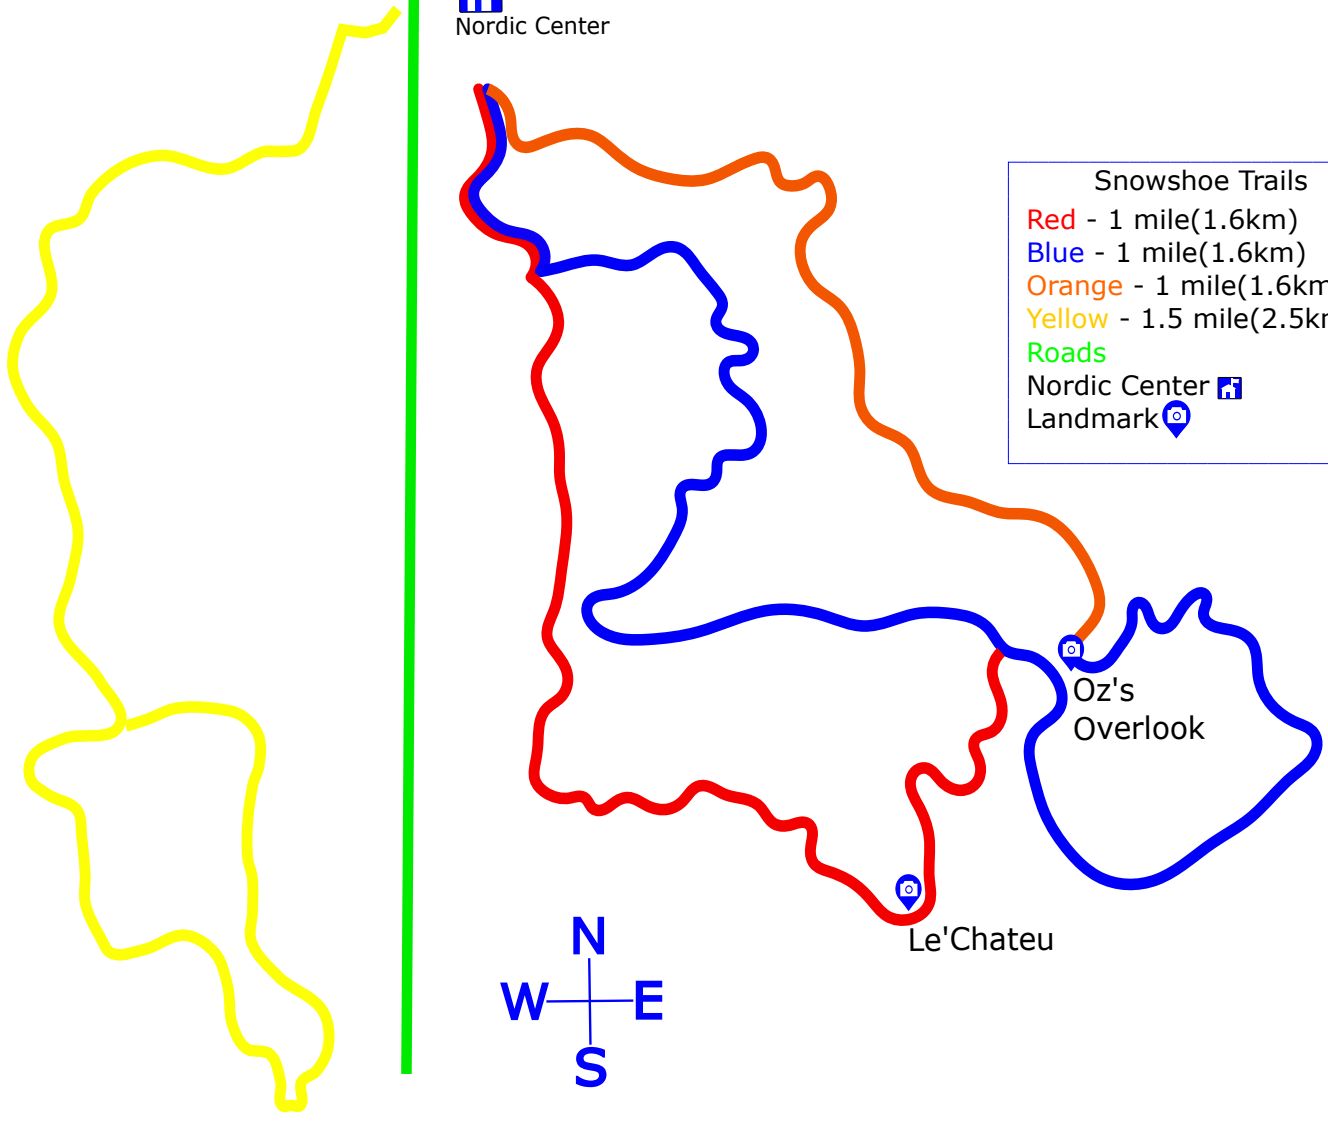

Forbush Corner Snowshoe Trails

989-889-2843

WWW.FORBUSHCORNER.COM

Snowshoe Trails
Red - 1 mile(1.6km)
Blue - 1 mile(1.6km)
Orange - 1 mile(1.6km)
Yellow - 1.5 mile(2.5km)
Roads
Nordic Center 
Landmark 

Au Sable Riverview Resort and Market
10935 Linger Longer Rd
Grayling, MI 49738
Ph: 989-344-2164
ausableriverviewresort.com
** special promotion 20% of cabins and lodge rentals for Forbush skiers! **

Woodlands Motor Lodge
267 I-75 Business Loop
Grayling, MI 49738
989-348-9094
www.woodland-motel.com

Borchers Riverside Bed and Breakfast
101 Maple St
Grayling, MI 49738
989-348-4921
www.canoeborchers.com