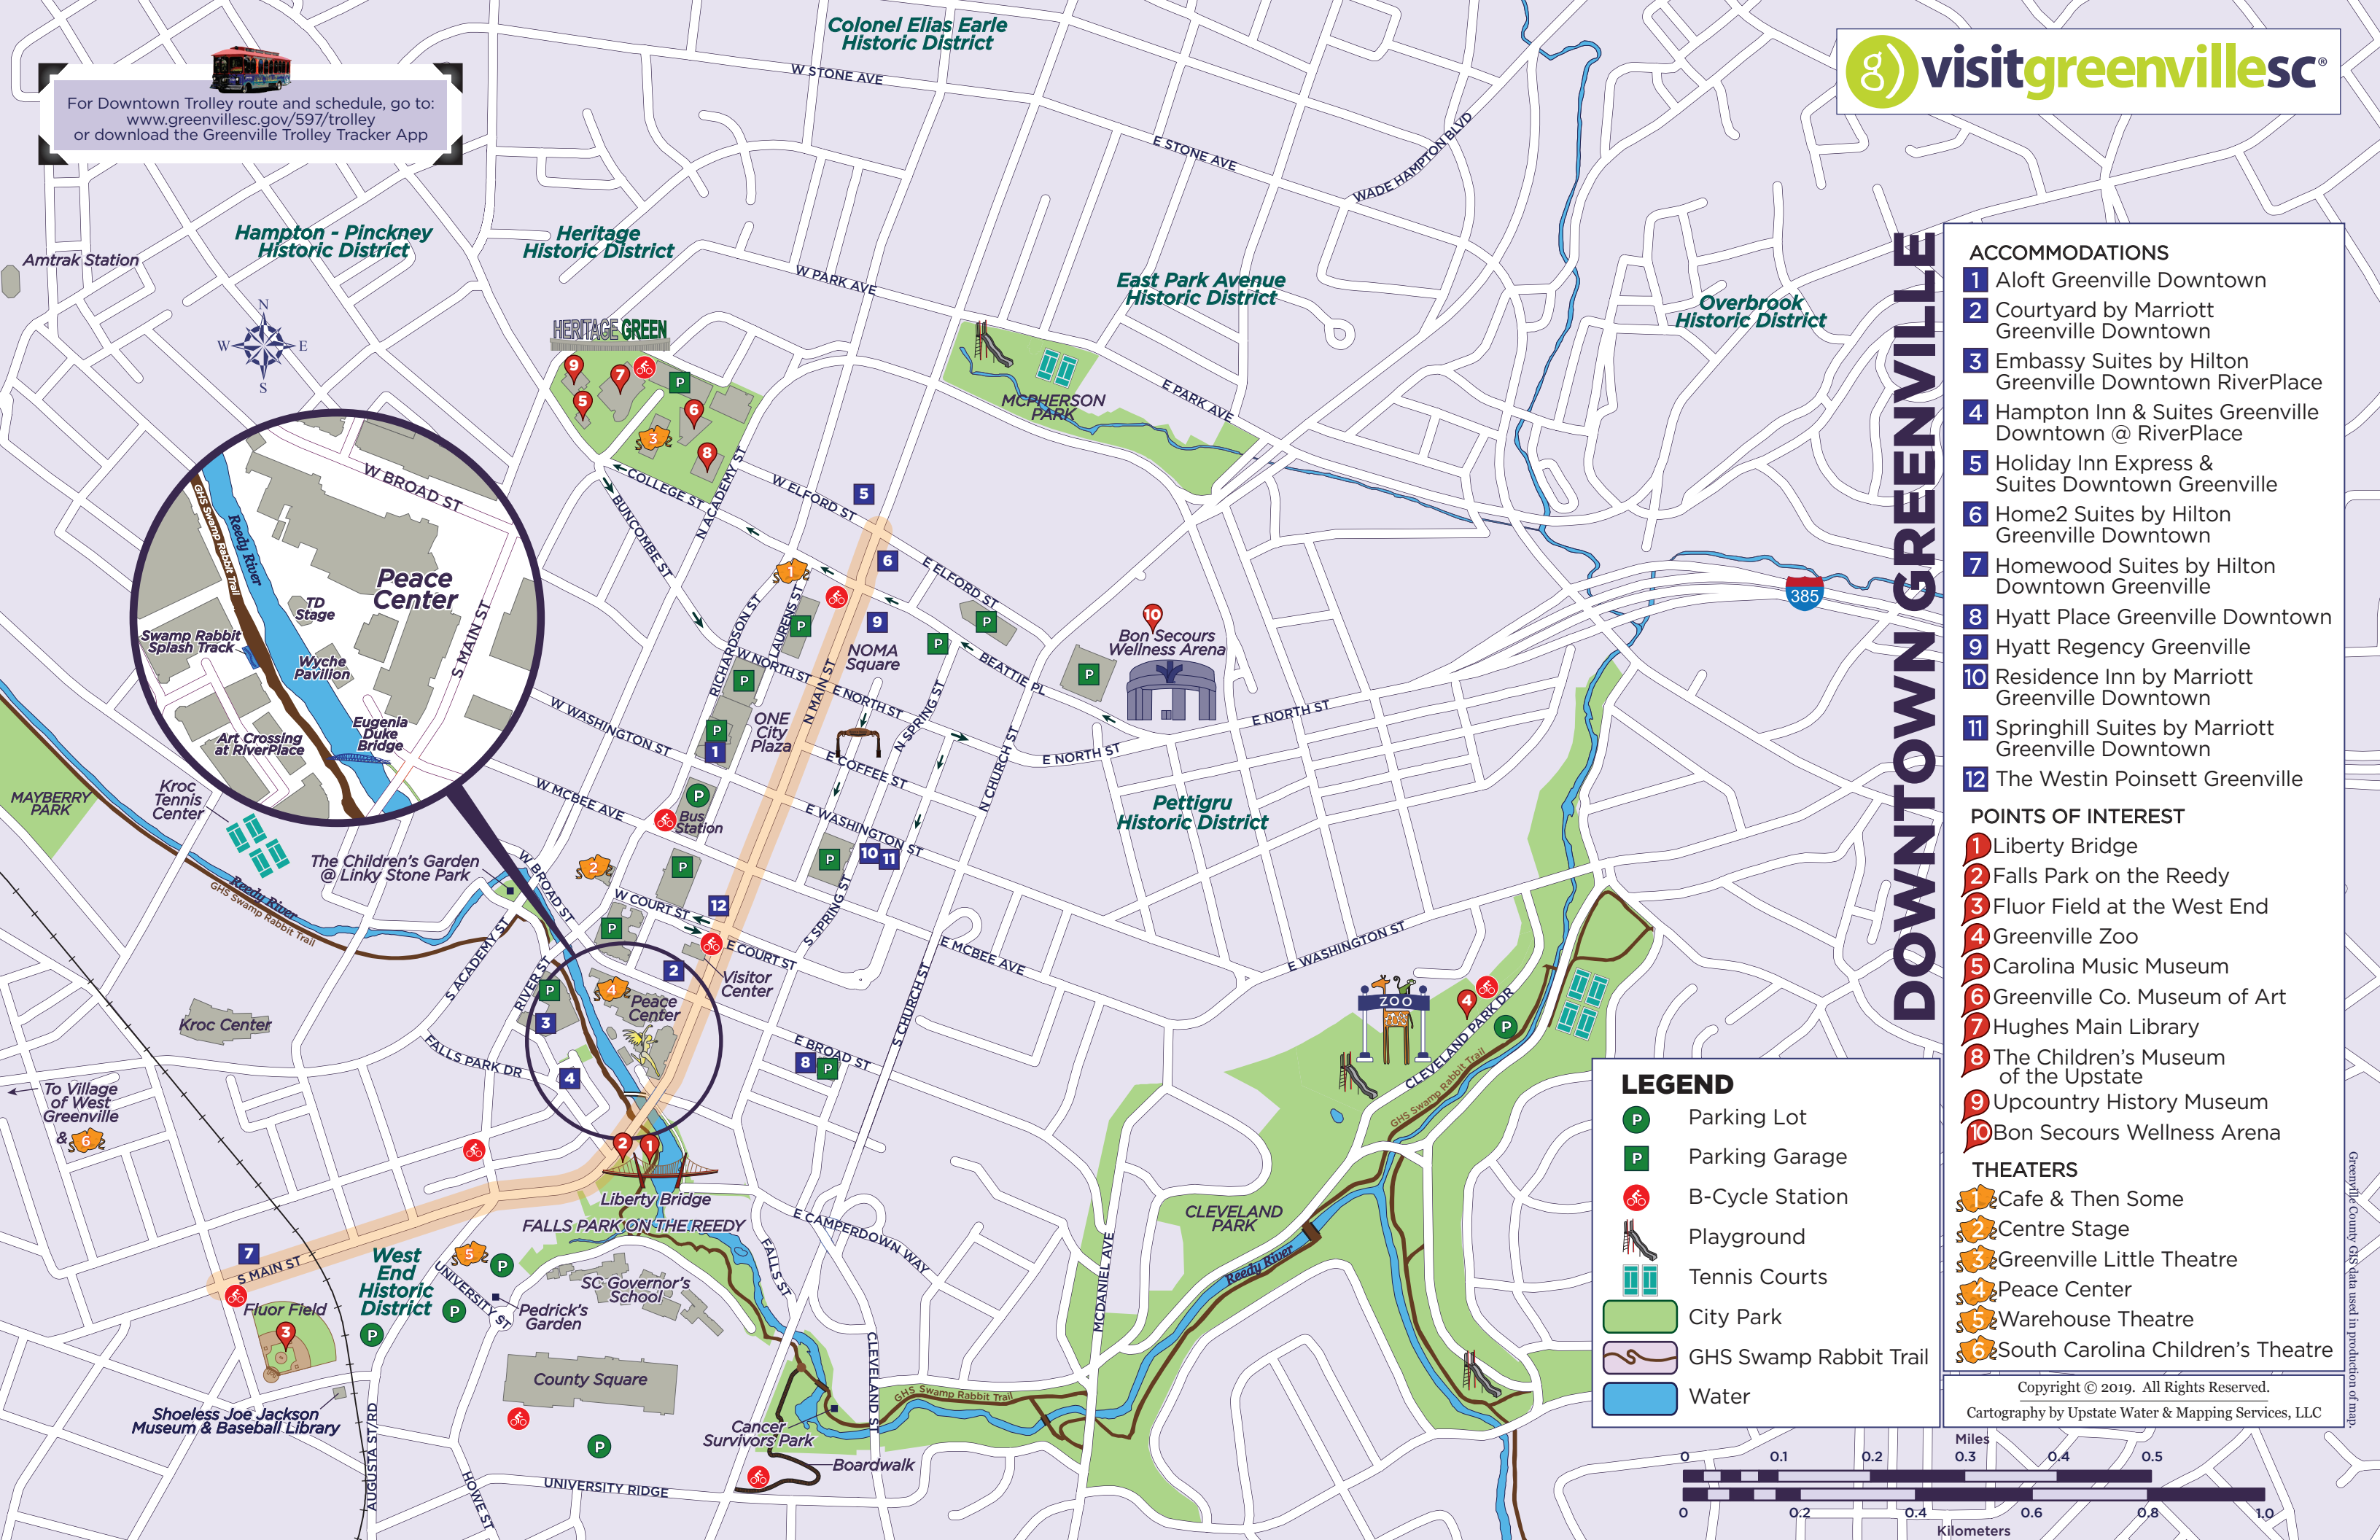

For Downtown Trolley route and schedule, go to: [www.greenvillesc.gov/597/trolley](http://www.greenvillesc.gov/597/trolley) or download the Greenville Trolley Tracker App

# DOWNTOWN GREENVILLE

- ACCOMMODATIONS**
- 1 Aloft Greenville Downtown
  - 2 Courtyard by Marriott Greenville Downtown
  - 3 Embassy Suites by Hilton Greenville Downtown RiverPlace
  - 4 Hampton Inn & Suites Greenville Downtown @ RiverPlace
  - 5 Holiday Inn Express & Suites Downtown Greenville
  - 6 Home2 Suites by Hilton Greenville Downtown
  - 7 Homewood Suites by Hilton Downtown Greenville
  - 8 Hyatt Place Greenville Downtown
  - 9 Hyatt Regency Greenville
  - 10 Residence Inn by Marriott Greenville Downtown
  - 11 Springhill Suites by Marriott Greenville Downtown
  - 12 The Westin Poinsett Greenville

- POINTS OF INTEREST**
- 1 Liberty Bridge
  - 2 Falls Park on the Reedy
  - 3 Fluor Field at the West End
  - 4 Greenville Zoo
  - 5 Carolina Music Museum
  - 6 Greenville Co. Museum of Art
  - 7 Hughes Main Library
  - 8 The Children's Museum of the Upstate
  - 9 Upcountry History Museum
  - 10 Bon Secours Wellness Arena

- THEATERS**
- 1 Cafe & Then Some
  - 2 Centre Stage
  - 3 Greenville Little Theatre
  - 4 Peace Center
  - 5 Warehouse Theatre
  - 6 South Carolina Children's Theatre

**LEGEND**

- Parking Lot
- Parking Garage
- B-Cycle Station
- Playground
- Tennis Courts
- City Park
- GHS Swamp Rabbit Trail
- Water