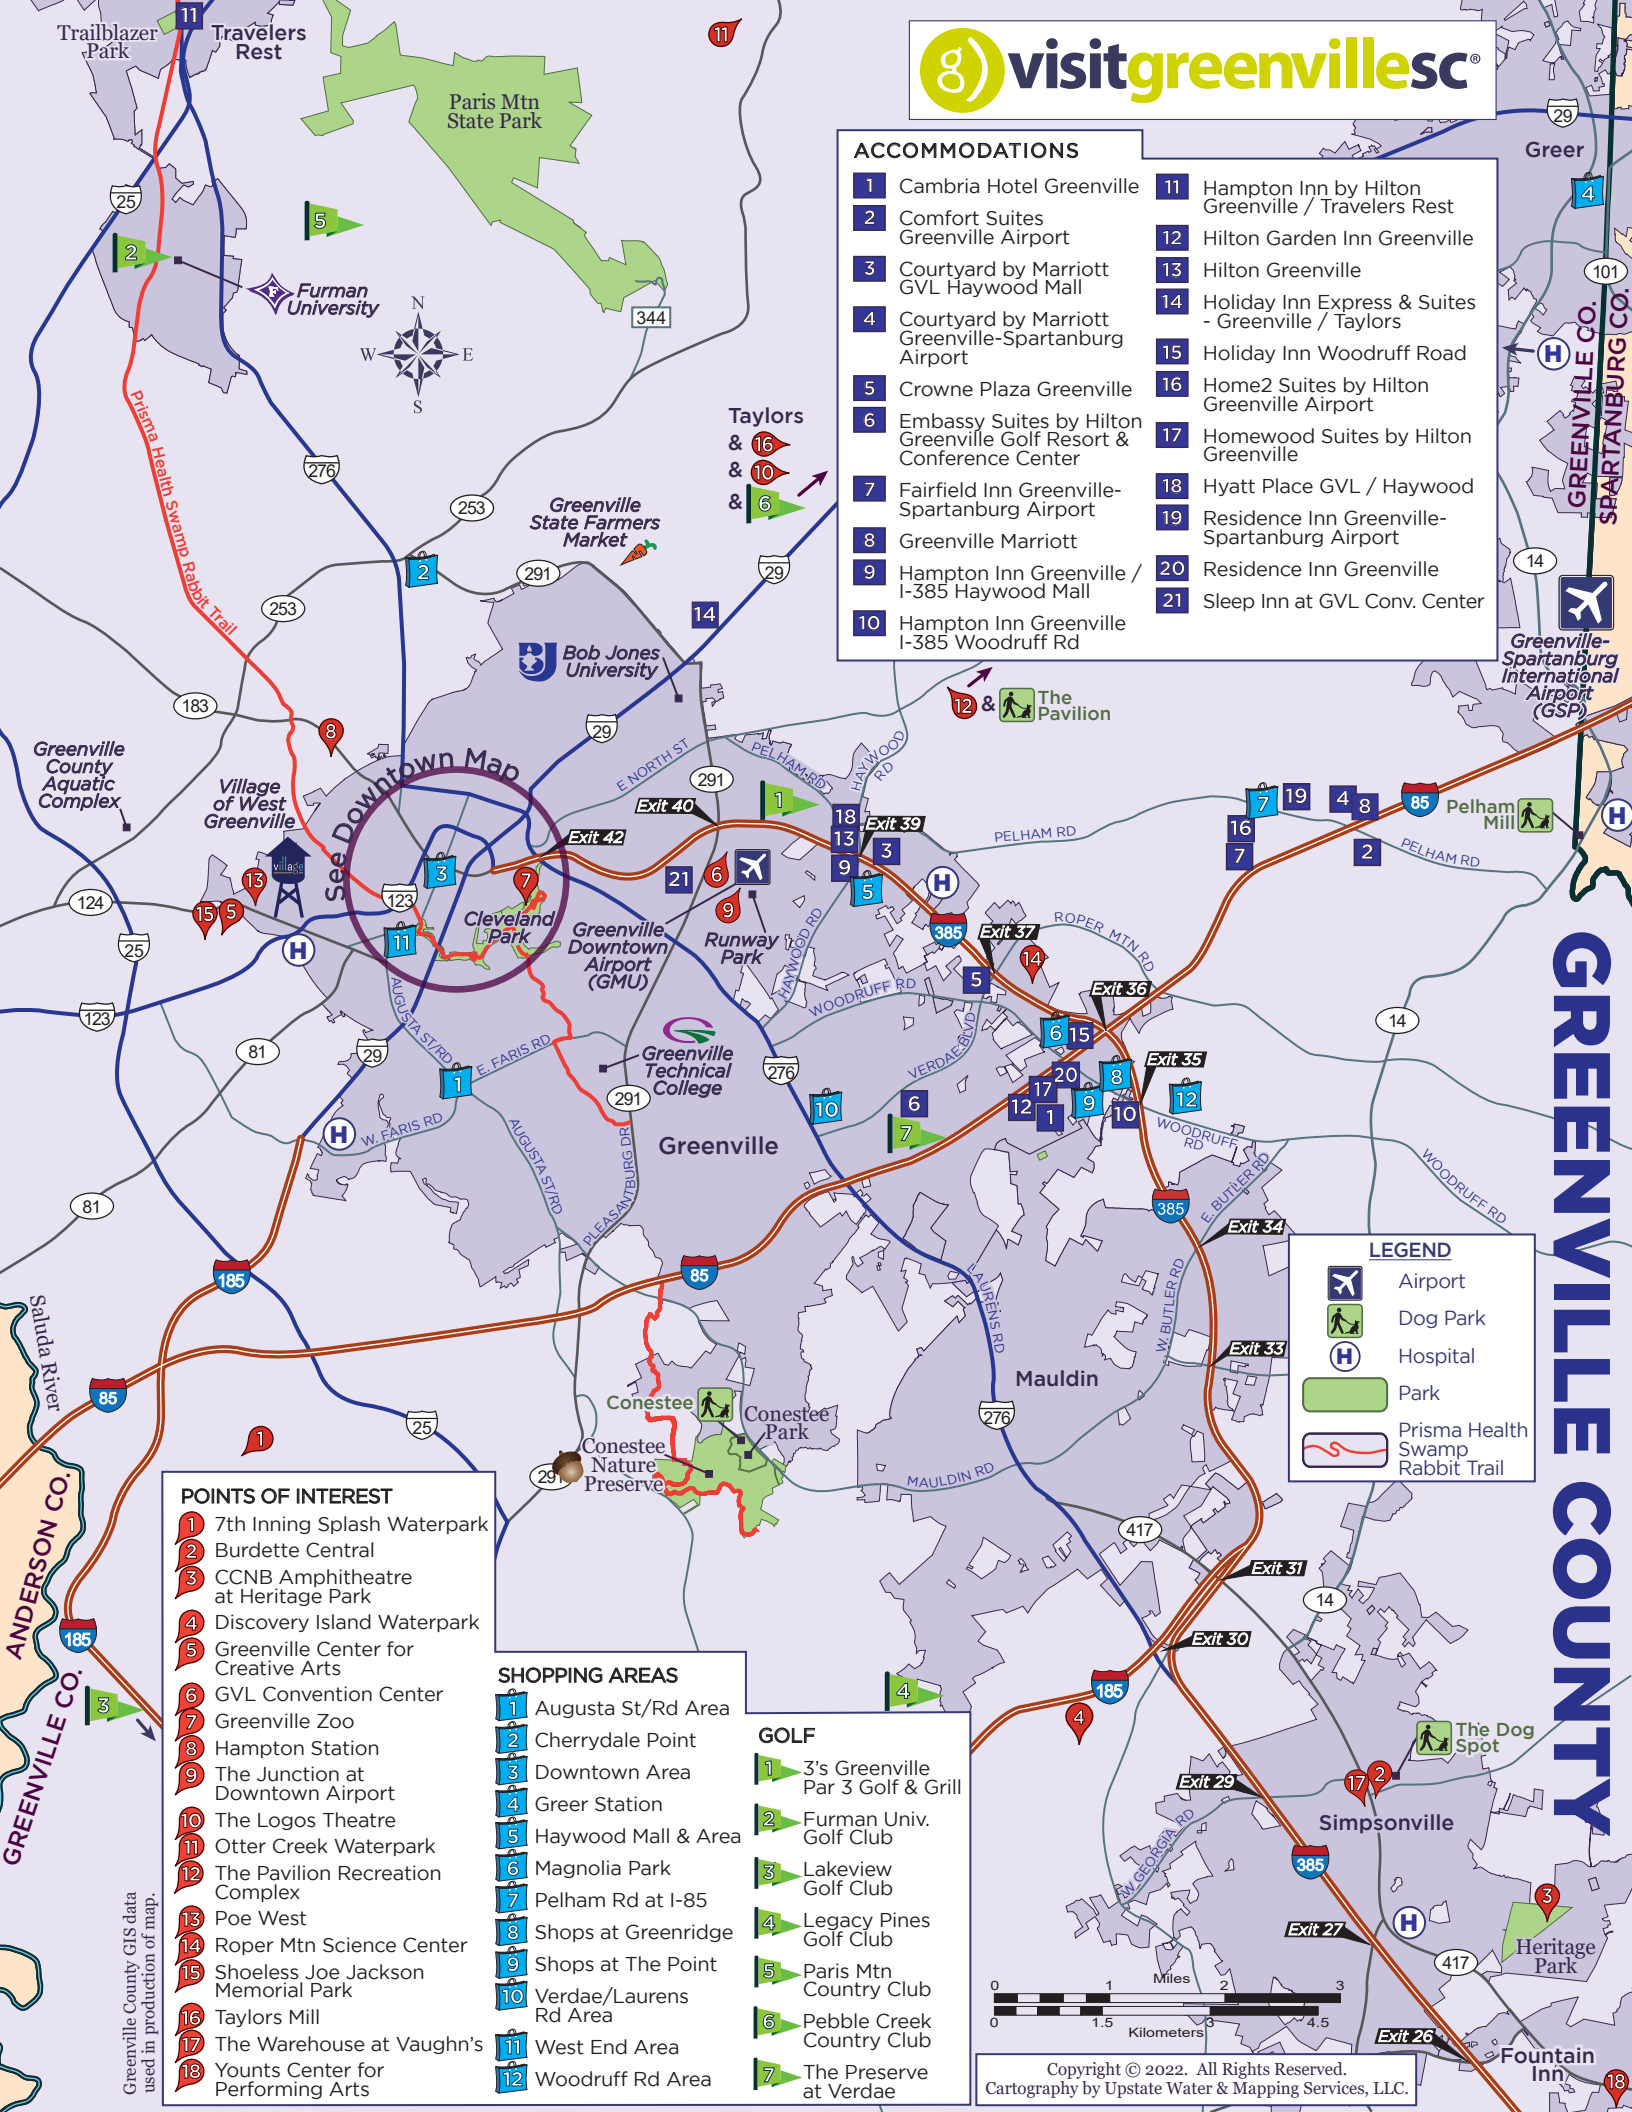

- ### POINTS OF INTEREST
- 1 7th Inning Splash Waterpark
 - 2 Burdette Central
 - 3 CCNB Amphitheatre at Heritage Park
 - 4 Discovery Island Waterpark
 - 5 Greenville Center for Creative Arts
 - 6 GVL Convention Center
 - 7 Greenville Zoo
 - 8 Hampton Station
 - 9 The Junction at Downtown Airport
 - 10 The Logos Theatre
 - 11 Otter Creek Waterpark
 - 12 The Pavilion Recreation Complex
 - 13 Poe West
 - 14 Roper Mtn Science Center
 - 15 Shoeless Joe Jackson Memorial Park
 - 16 Taylors Mill
 - 17 The Warehouse at Vaughn's
 - 18 Younts Center for Performing Arts

- ### SHOPPING AREAS
- 1 Augusta St/Rd Area
 - 2 Cherrydale Point
 - 3 Downtown Area
 - 4 Greer Station
 - 5 Haywood Mall & Area
 - 6 Magnolia Park
 - 7 Pelham Rd at I-85
 - 8 Shops at Greenridge
 - 9 Shops at The Point
 - 10 Verdae/Laurens Rd Area
 - 11 West End Area
 - 12 Woodruff Rd Area

- ### GOLF
- 1 3's Greenville Par 3 Golf & Grill
 - 2 Furman Univ. Golf Club
 - 3 Lakeview Golf Club
 - 4 Legacy Pines Golf Club
 - 5 Paris Mtn Country Club
 - 6 Pebble Creek Country Club
 - 7 The Preserve at Verdae

LEGEND

- Airport
- Dog Park
- Hospital
- Park
- Prisma Health Swamp Rabbit Trail

Copyright © 2022. All Rights Reserved. Cartography by Upstate Water & Mapping Services, LLC.

Greenville County GIS data used in production of map.