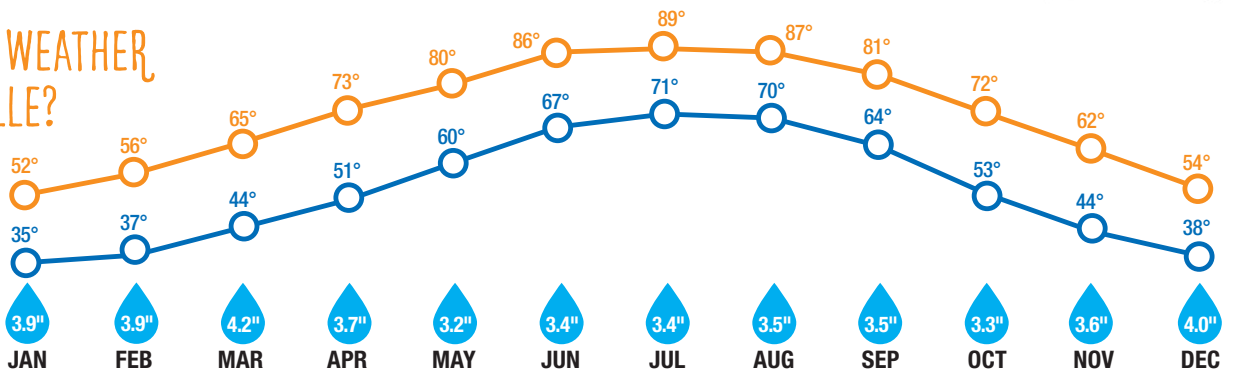

WHAT'S THE WEATHER IN GREENVILLE?

*Data accurate as of September 2022