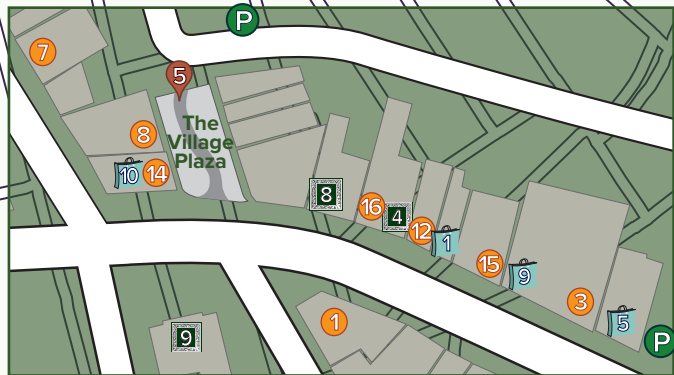

VILLAGE OF WEST GREENVILLE

Points of Interest

- 1 BlochHaven
- 2 The Foundry at Judson Mill
- 3 GVL Cultural Exchange Center
- 4 Shoeless Joe Jackson Mem. Park
- 5 "Spindle" Sculpture
- 6 Truist Culinary & Hospitality Innovation Center - Greenville Technical College (CHI)
- 7 Stumpy's Hatchet House
- 8 The Play Cafe at Judson Mill

Shopping

- 1 Page & Post
- 2 Carolina Soma
- 3 Feed & Seed Co. - The Warehouse
- 4 Naked Pasta
- 5 Pace Jewelers
- 6 Revival Butchery
- 7 Varsity Goods Greenville
- 8 Village Wrench
- 9 Sovereign Plants
- 10 Taxi House Wines

Food & Drink

- 1 Bar Margaret
- 2 Carolina Bauernhaus GVL
- 3 Coastal Crust
- 4 Distinct Cider Room
- 5 Unlocked Coffee Roasters
- 6 Woodside Bistro
- 7 Driftwood
- 8 Kuka Juice
- 9 LaRue Fine Chocolate
- 10 Phase II Express
- 11 Magnetic South Brewery
- 12 Rise Bakery
- 13 Six & Twenty Distillery
- 14 The Anchorage
- 15 The Village Grind
- 16 The Rabbit Hole

Art

- 1 Art & Light Gallery
- 2 ArtBomb Studios
- 3 Artistry Workshops & Gallery
- 4 Darin R. Gehrke Ceramics
- 5 Flatiron Studios
- 6 GVL Center for Creative Arts
- 7 Railside Studios
- 8 Indigo Flow & Art
- 9 The Bank Building Studios
- 10 Teresa Roche Art & Textiles

SEE INSET

INSET

VISITGREENVILLESC.COM

Copyright © 2024. All Rights Reserved.
Cartography by Upstate Water & Mapping Services, LLC.
Greenville County GIS data used in production of map.